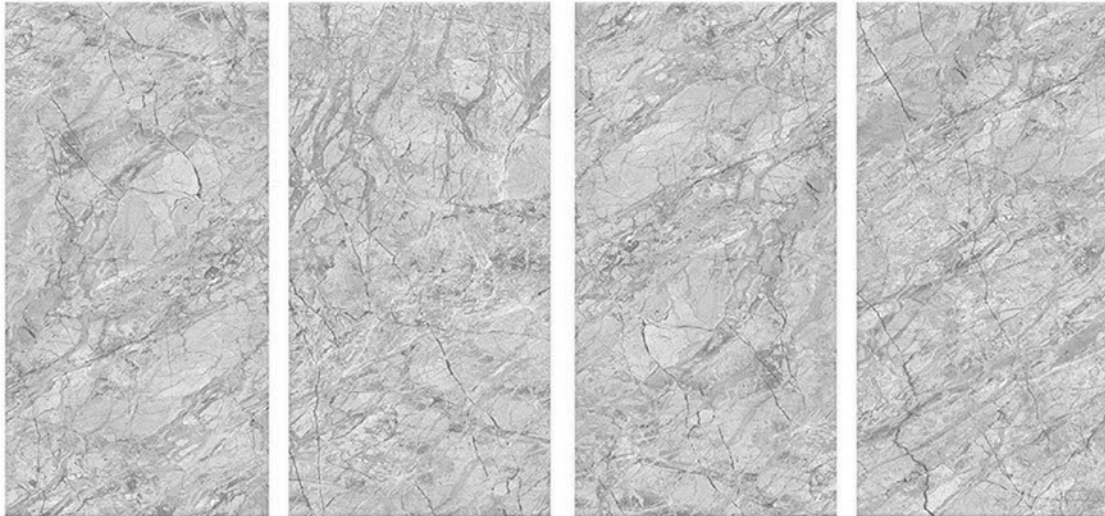

# ELEVEN Tiles

Where Style Meets The Future

**ELIT GREY**

600X1200mm GVT/PGVT

Finish: Glossy