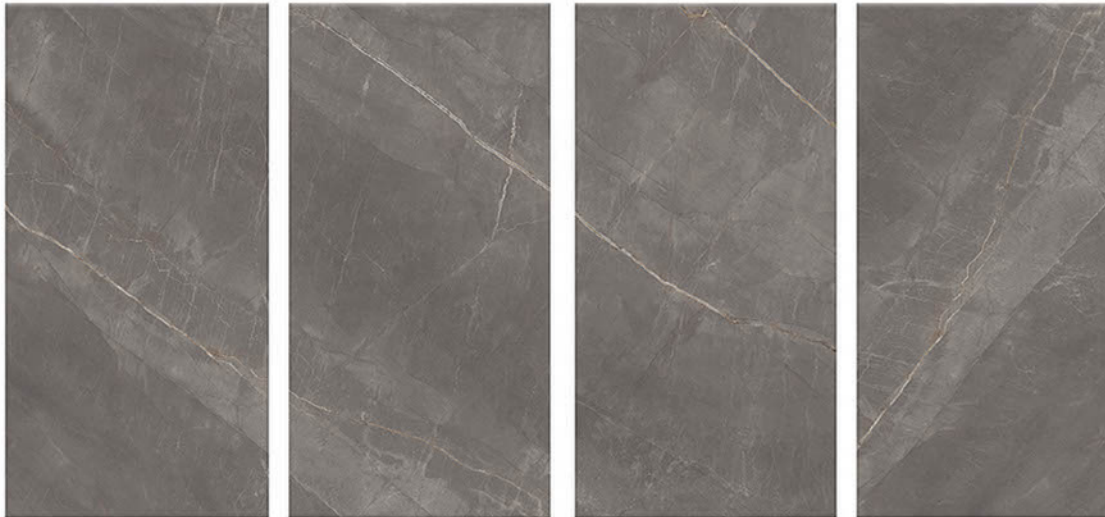

ARMANI GRIS

600X1200mm GVT/PGVT

Finish: Glossy