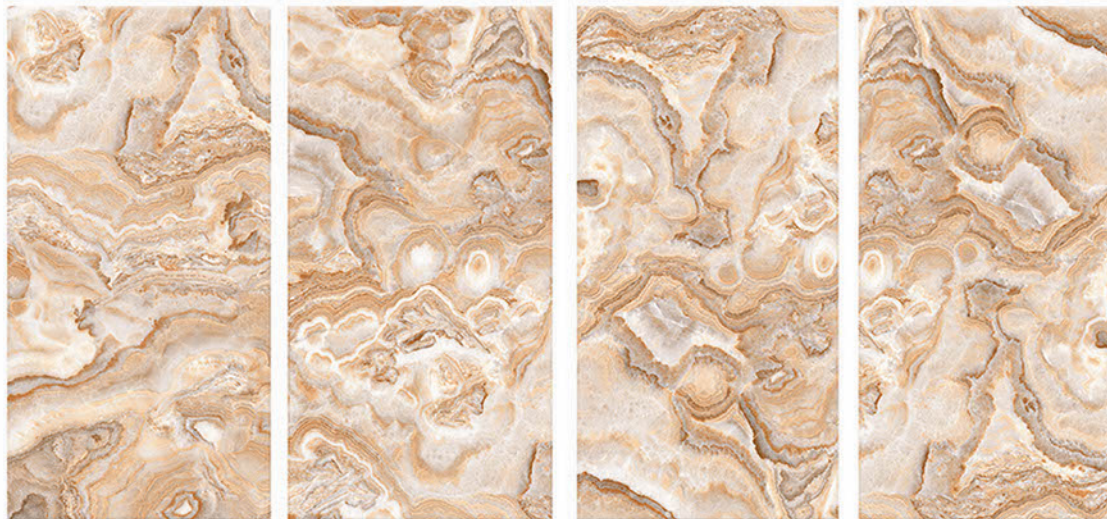

# ELEVEN Tiles

Where Style Meets The Future

**ONXY GRIGEO**

600X1200mm GVT/PGVT

Finish: Glossy