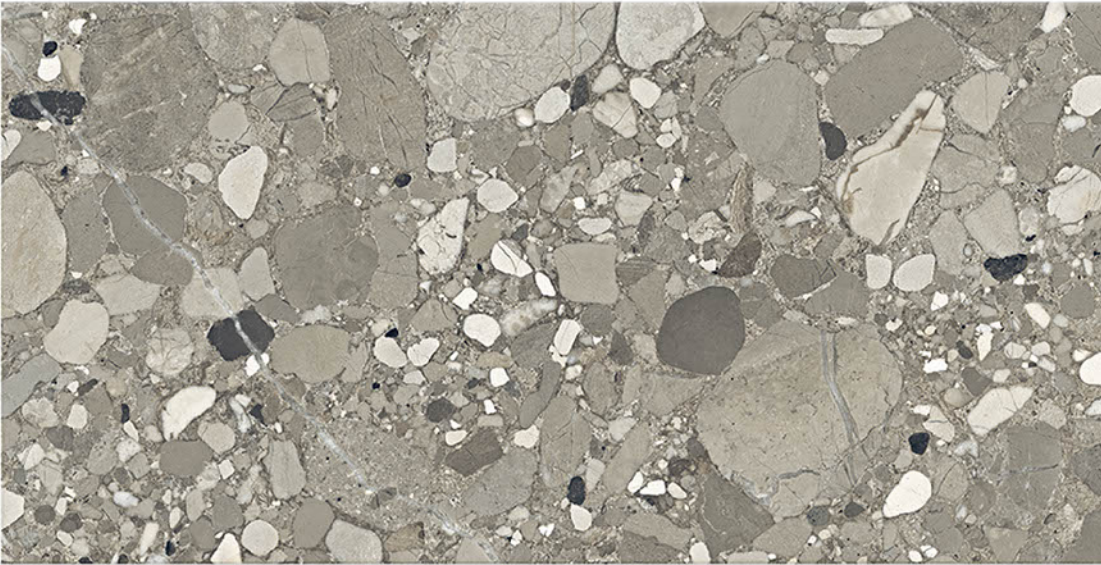

ELEVEN Tiles

Where Style Meets The Future

BEVARSTONE NERO

600X1200mm GVT/PGVT

Finish: Glossy