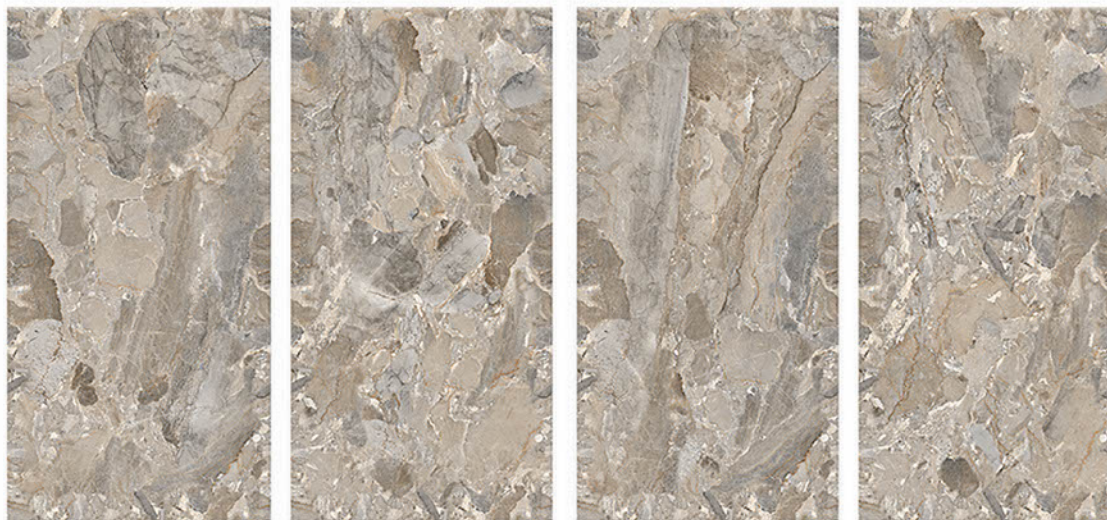

## IMPERIAL NATURAL

600X1200mm GVT/PGVT

Finish: Glossy