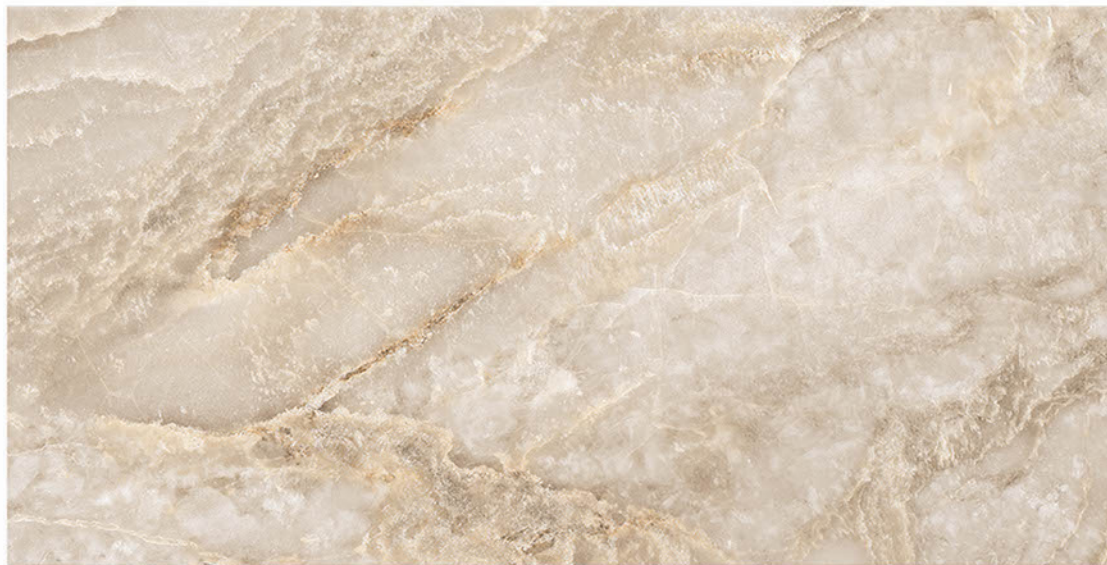

ELEVEN Tiles

Where Style Meets The Future

FLORIDA ORO BEIGE

600X1200mm GVT/PGVT

Finish: Glossy