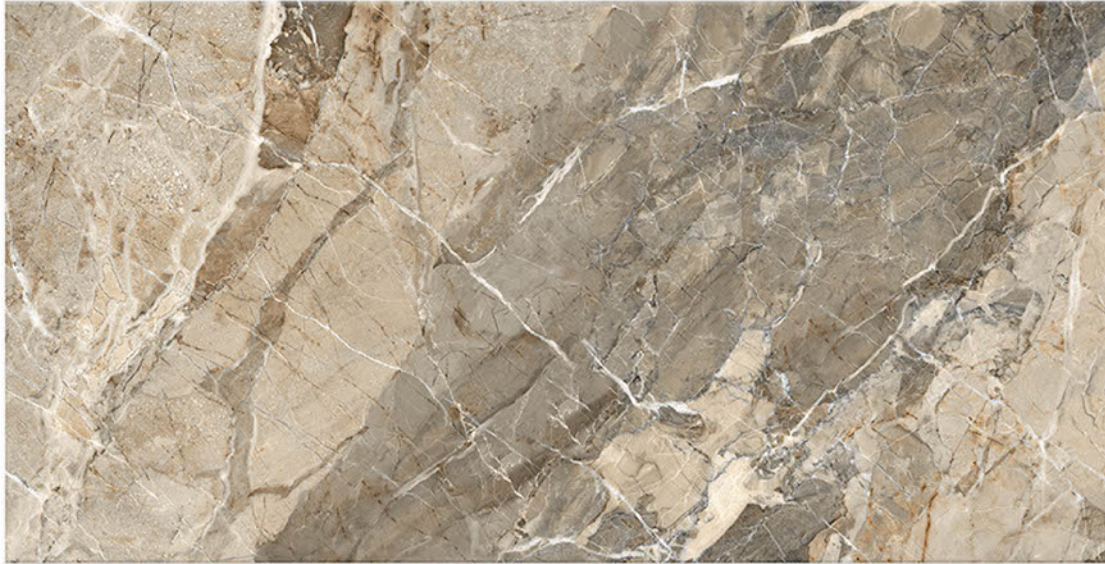

ELEVEN Tiles

Where Style Meets The Future

DOLCE NATURAL

600X1200mm GVT/PGVT

Finish: Glossy