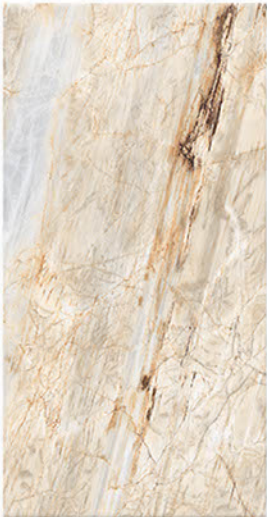

ELEVEN Tiles

Where Style Meets The Future

PACIFIC BEIGE

600X1200mm GVT/PGVT

Finish: Glossy