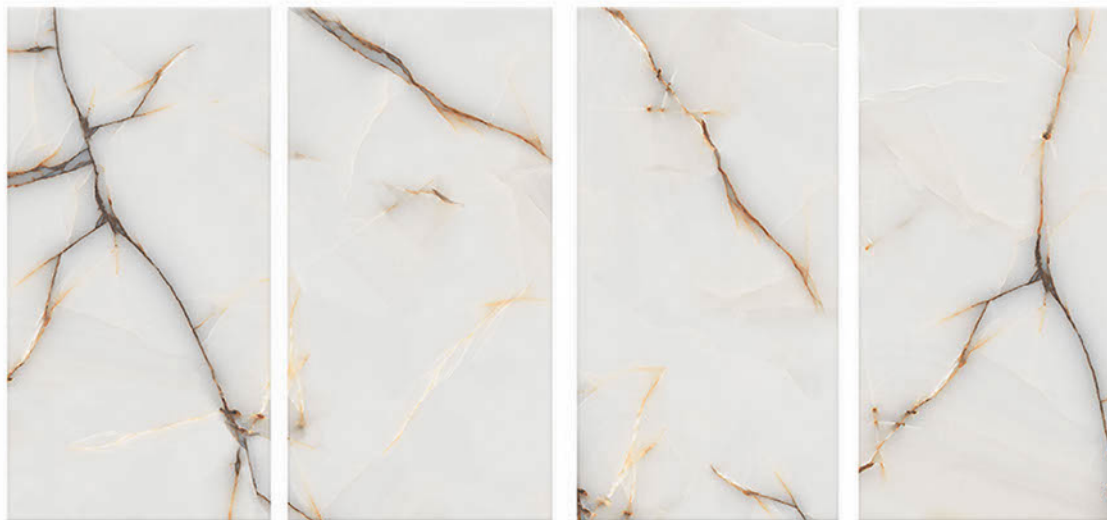

ELEVEN Tiles

Where Style Meets The Future

MACALLAN NATURAL

600X1200mm GVT/PGVT

Finish: Glossy