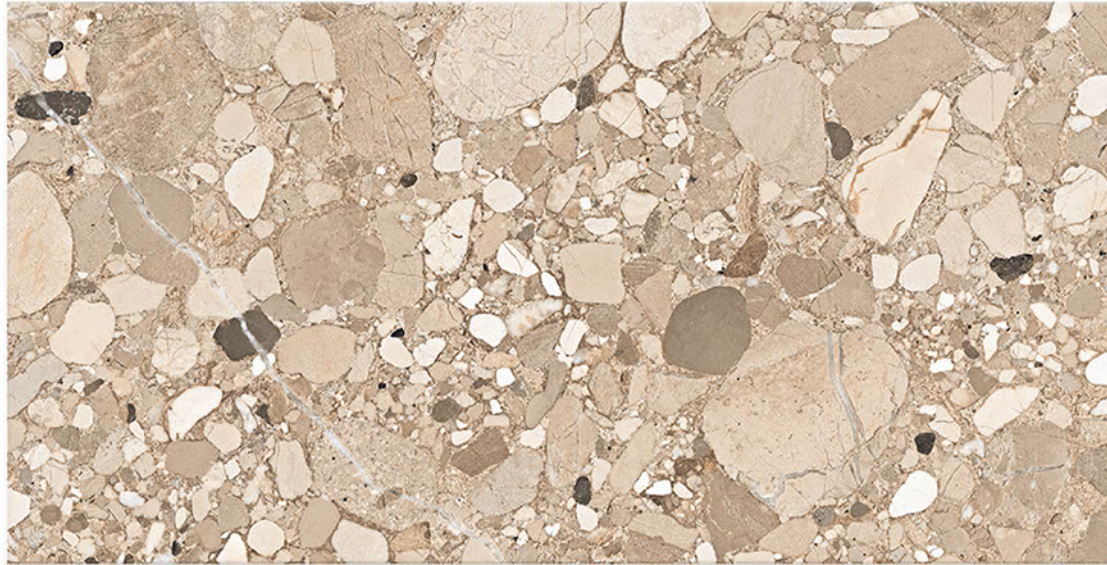

ELEVEN Tiles

Where Style Meets The Future

BEVARSTONE BROWN

600X1200mm GVT/PGVT

Finish: Glossy