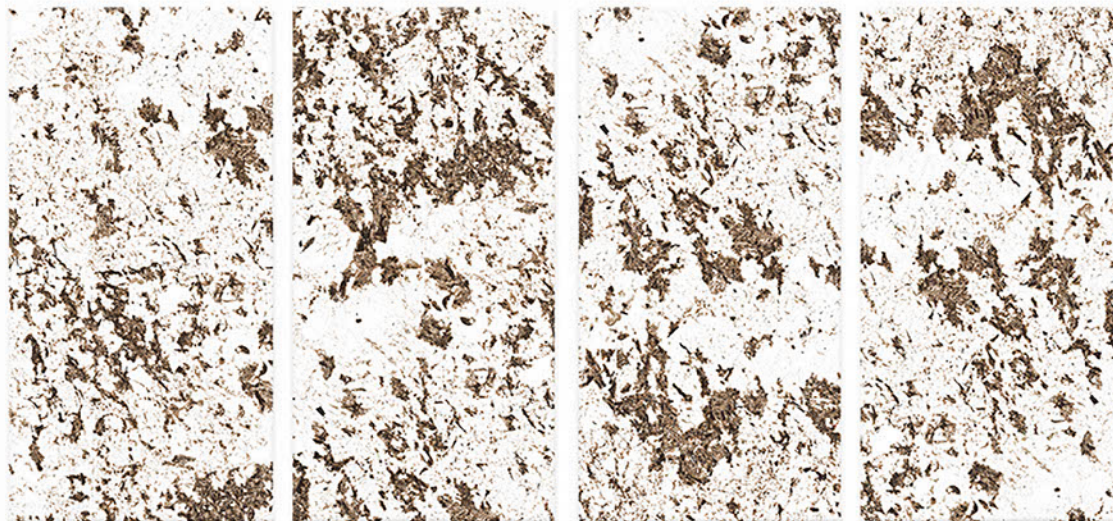

## ANTIQUE CHOCO

600X1200mm GVT/PGVT

Finish: Glossy