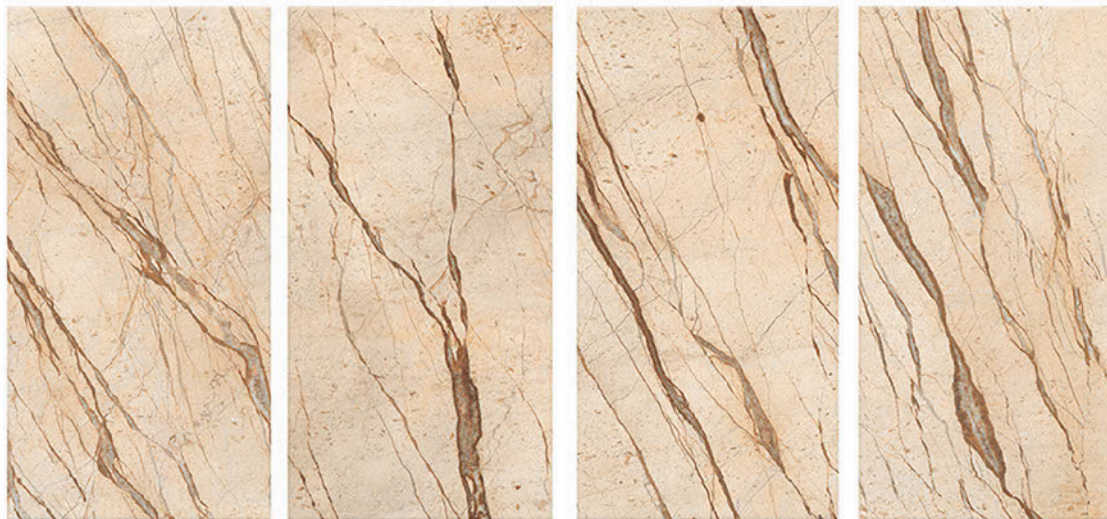

# ELEVEN Tiles

Where Style Meets The Future

**MEXICAN BEIGE**

600X1200mm GVT/PGVT

Finish: Glossy