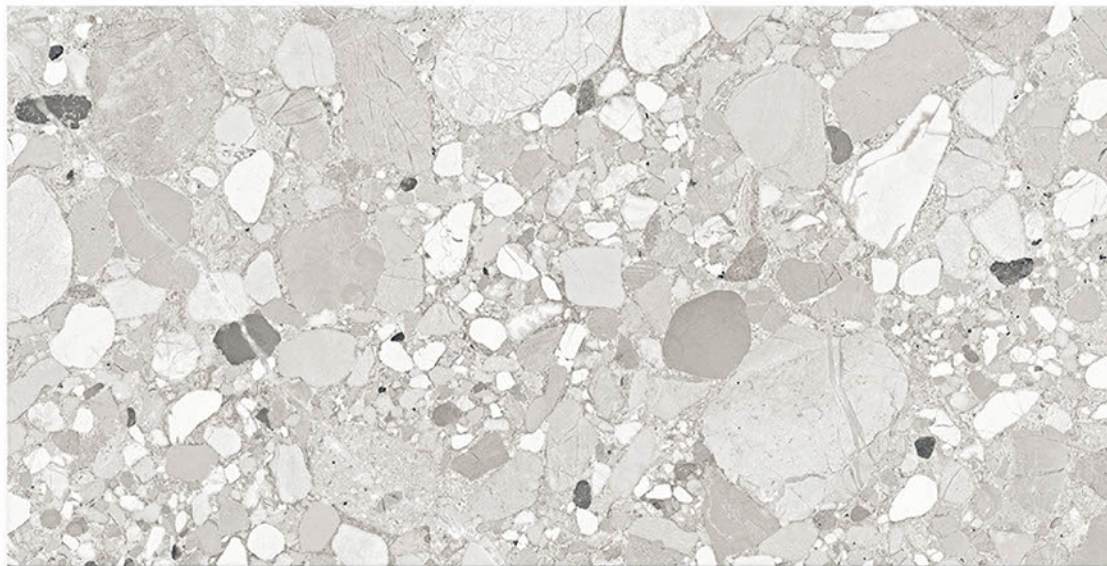

ELEVEN Tiles

Where Style Meets The Future

BEVARSTONE SILVER

600X1200mm GVT/PGVT

Finish: Glossy