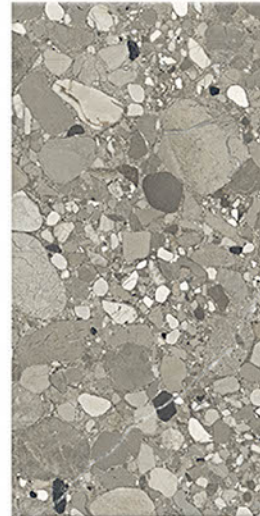

ELEVEN Tiles

Where Style Meets The Future

BEVARSTONE NERO

600X1200mm GVT/PGVT

Finish: Glossy