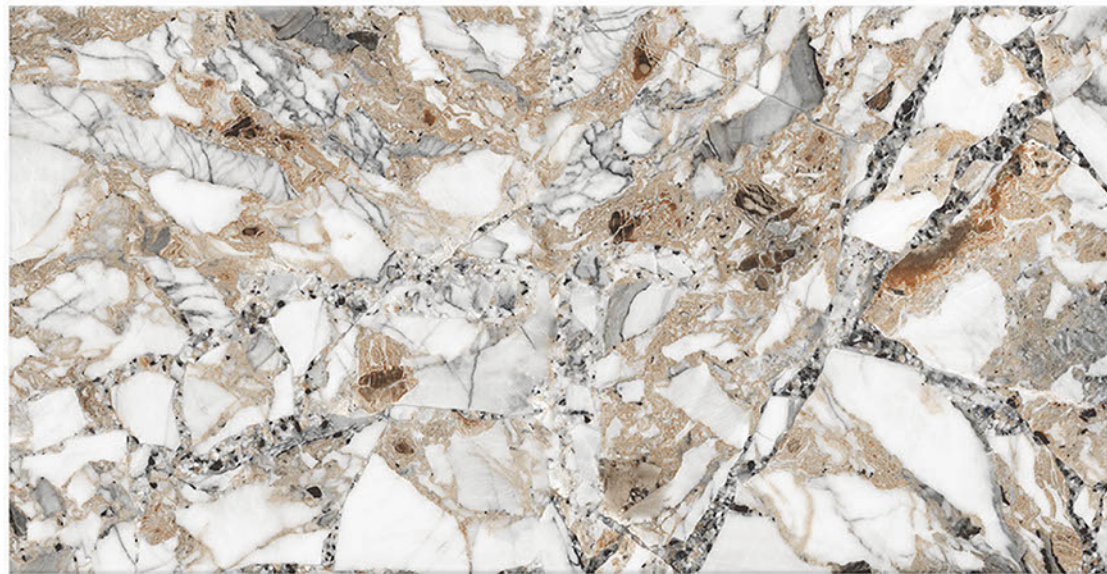

ELEVEN Tiles

Where Style Meets The Future

SEASHELL WHITE

600X1200mm GVT/PGVT

Finish: Glossy