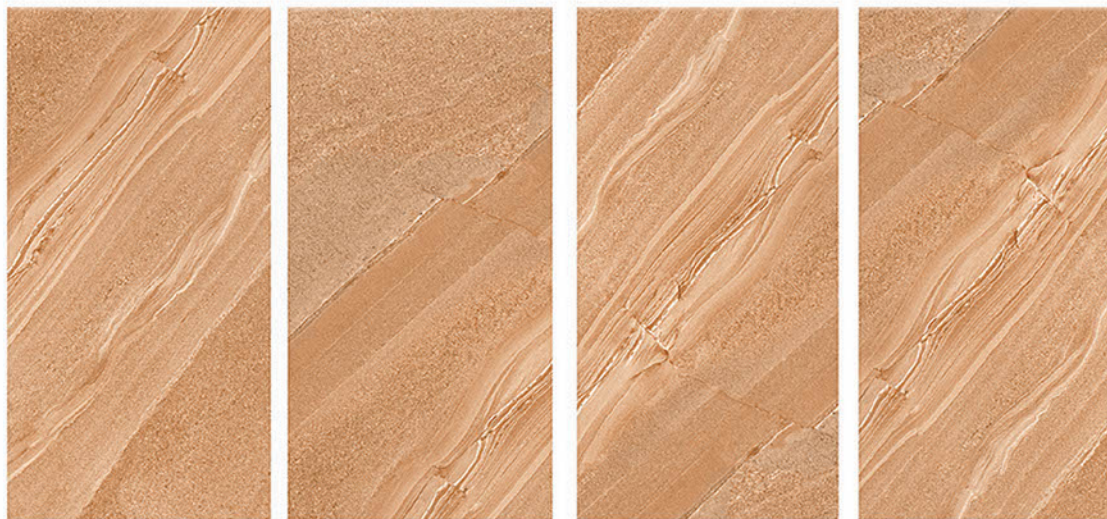

# ELEVEN Tiles

Where Style Meets The Future

**SANDDY BROWN**

600X1200mm GVT/PGVT

Finish: Glossy