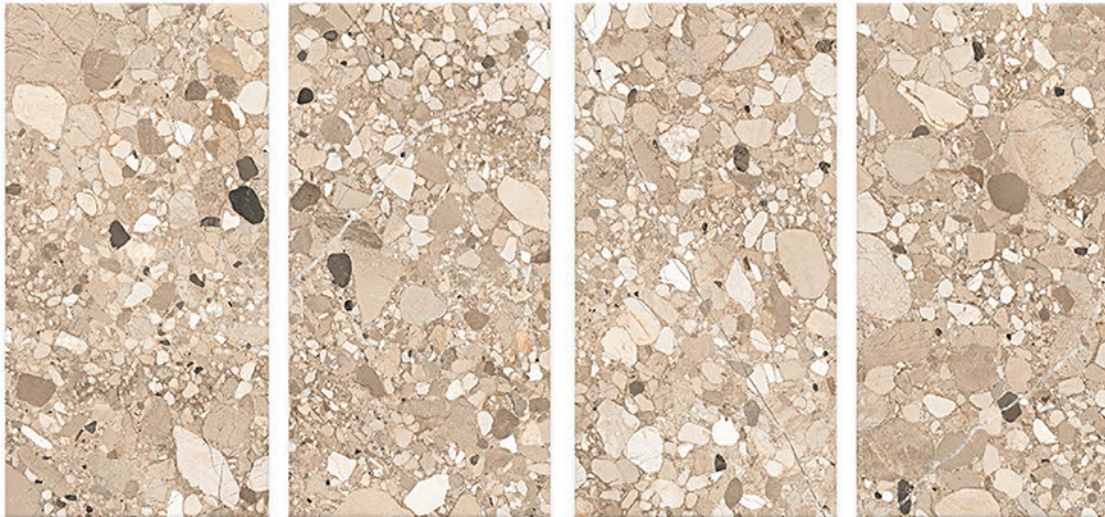

ELEVEN Tiles

Where Style Meets The Future

BEVARSTONE BROWN

600X1200mm GVT/PGVT

Finish: Glossy