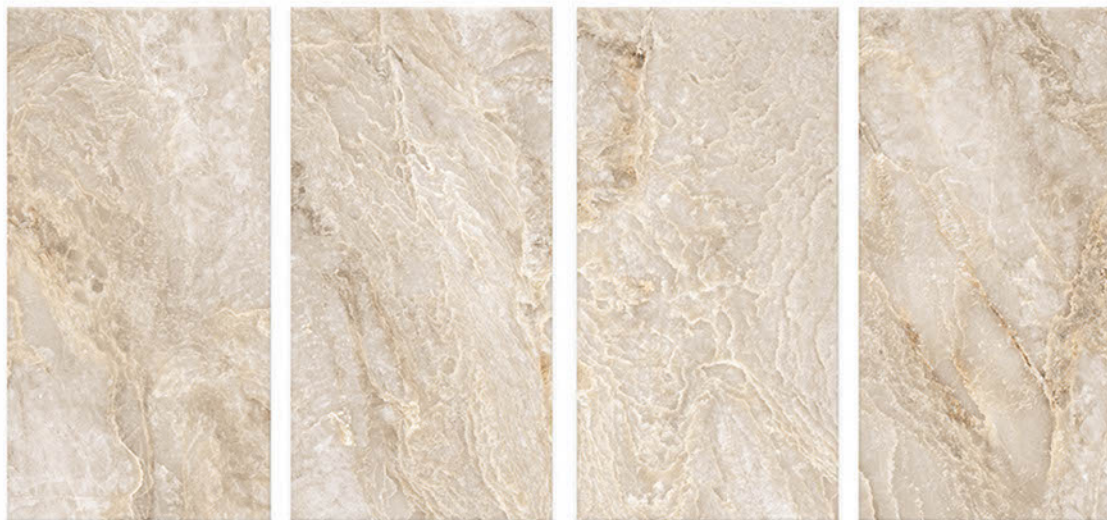

## FLORIDA ORO BEIGE

600X1200mm GVT/PGVT

Finish: Glossy