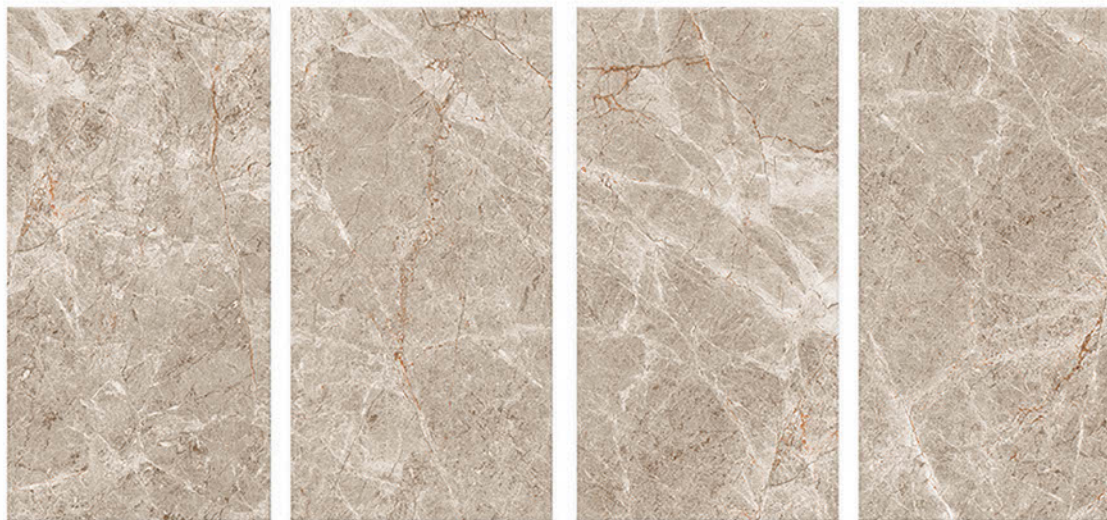

ELEVEN Tiles

Where Style Meets The Future

CESAR HAZEL

600X1200mm GVT/PGVT

Finish: Glossy