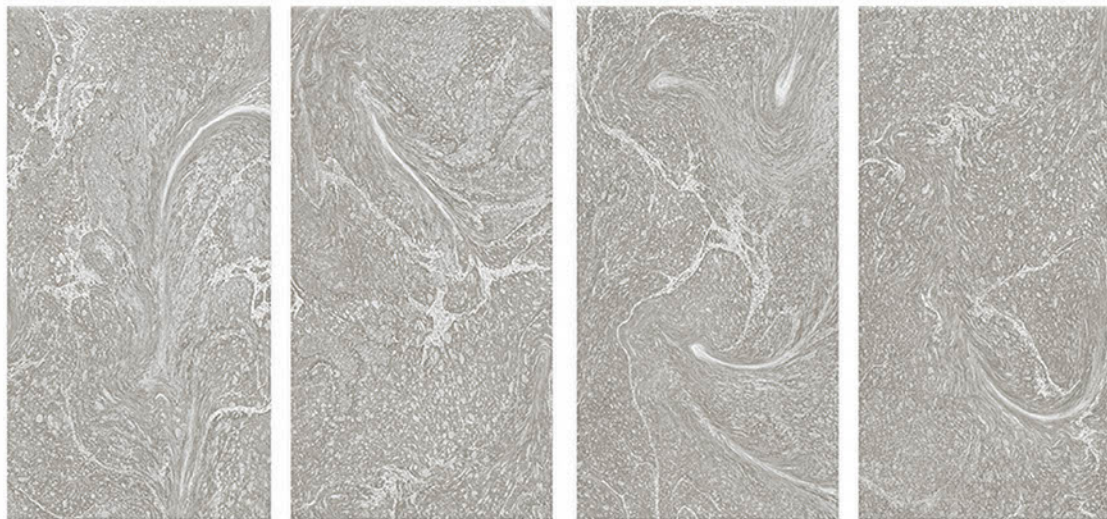

ELEVEN Tiles

Where Style Meets The Future

GALALA GREY

600X1200mm GVT/PGVT

Finish: Glossy