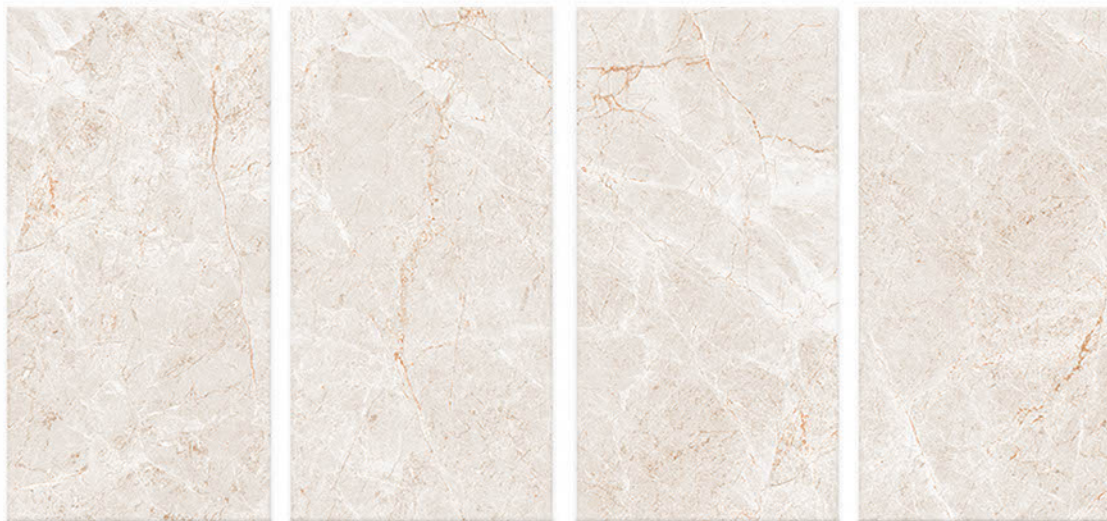

ELEVEN Tiles

Where Style Meets The Future

CESAR LATTE

600X1200mm GVT/PGVT

Finish: Glossy