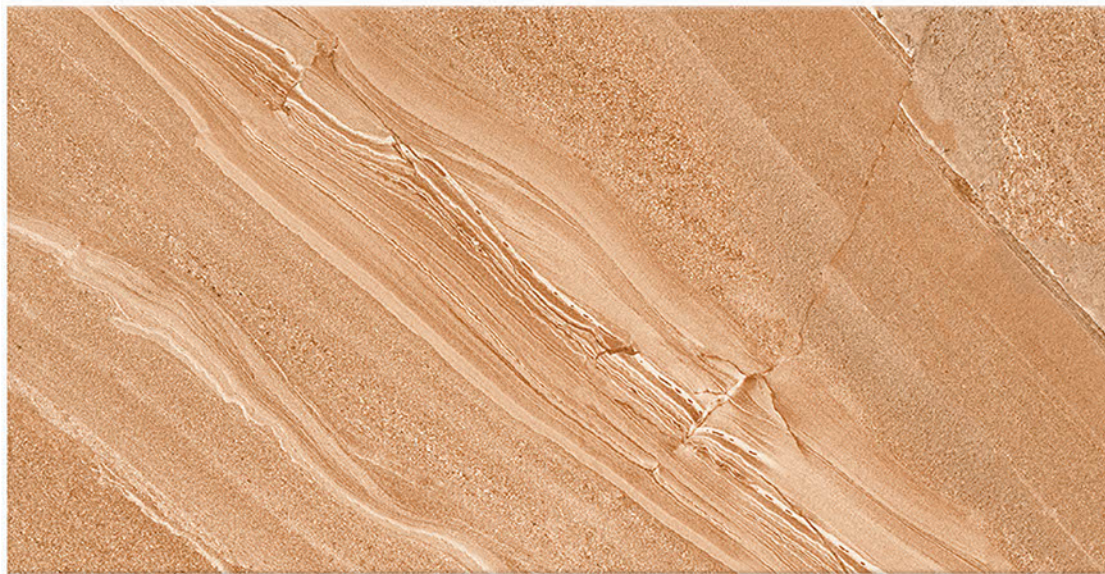

ELEVEN Tiles

Where Style Meets The Future

SANDDY BROWN

600X1200mm GVT/PGVT

Finish: Glossy