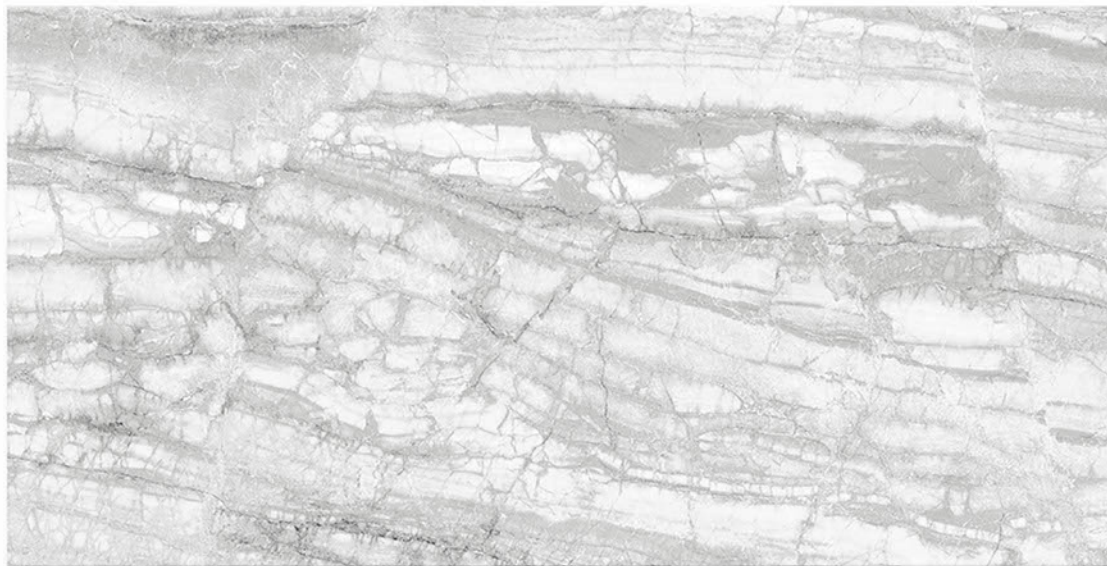

ELEVEN Tiles

Where Style Meets The Future

CRONOS WHITE

600X1200mm GVT/PGVT

Finish: Glossy