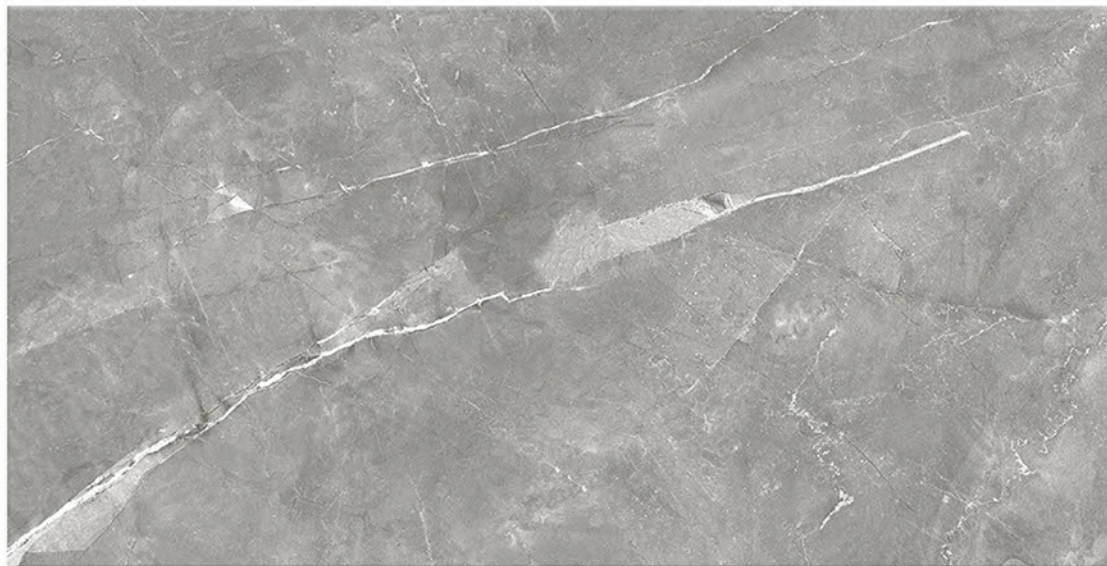

ELEVEN Tiles

Where Style Meets The Future

HARMONY GREY

600X1200mm GVT/PGVT

Finish: Glossy