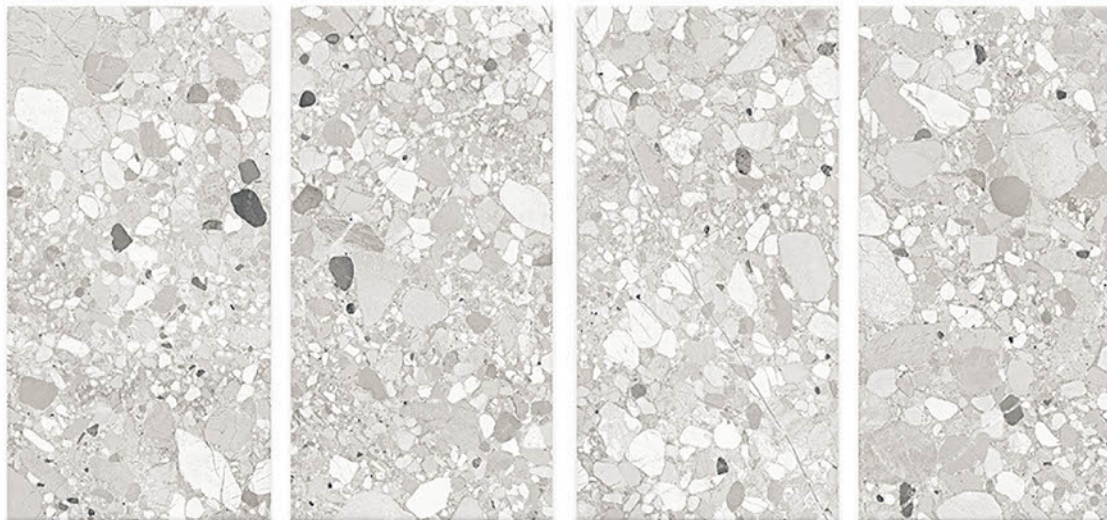

## BEVARSTONE SILVER

600X1200mm GVT/PGVT

Finish: Glossy