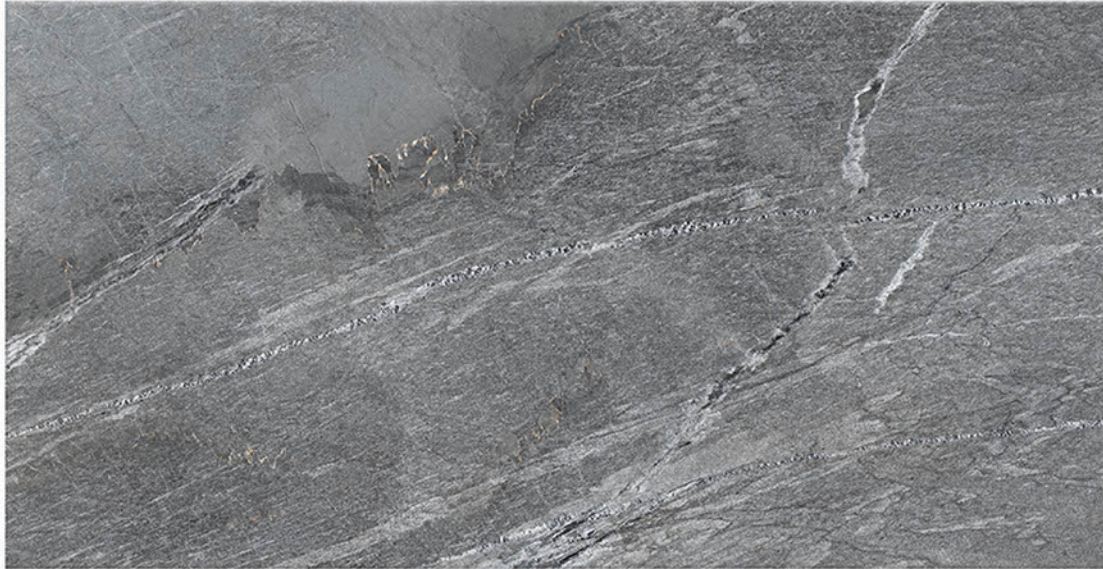

ELEVEN Tiles

Where Style Meets The Future

SILVER MINK GREY

600X1200mm GVT/PGVT

Finish: Glossy