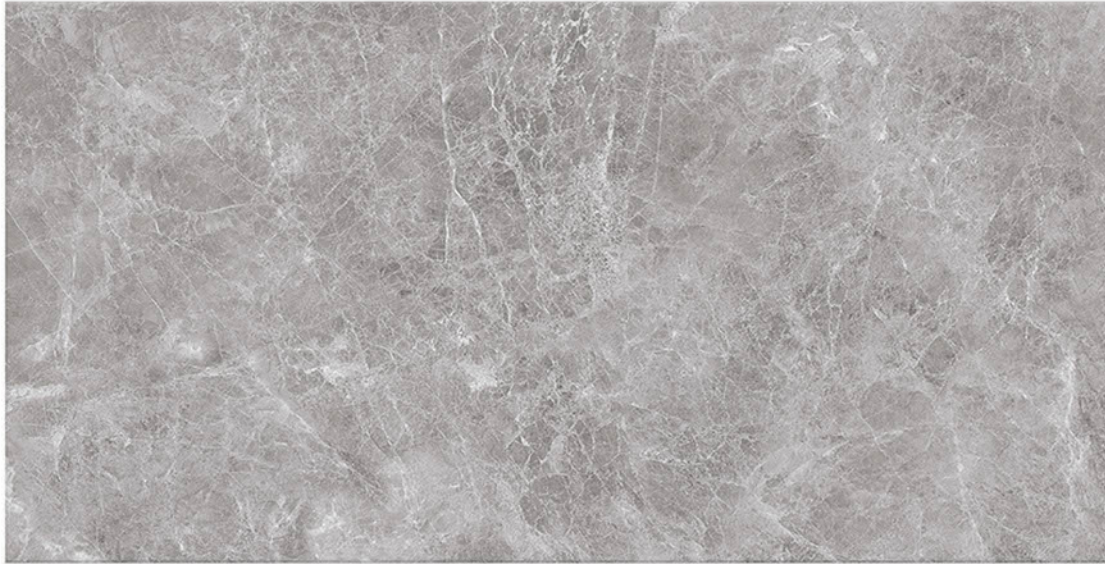

ELEVEN Tiles

Where Style Meets The Future

FANTASTIC GREY

600X1200mm GVT/PGVT

Finish: GLossy