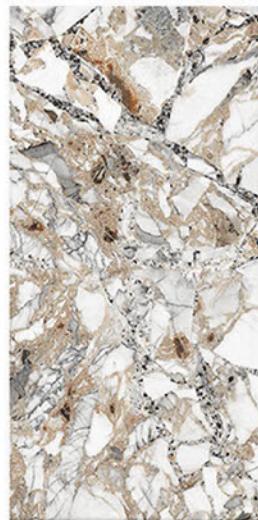

## SEASHELL WHITE

600X1200mm GVT/PGVT

Finish: Glossy