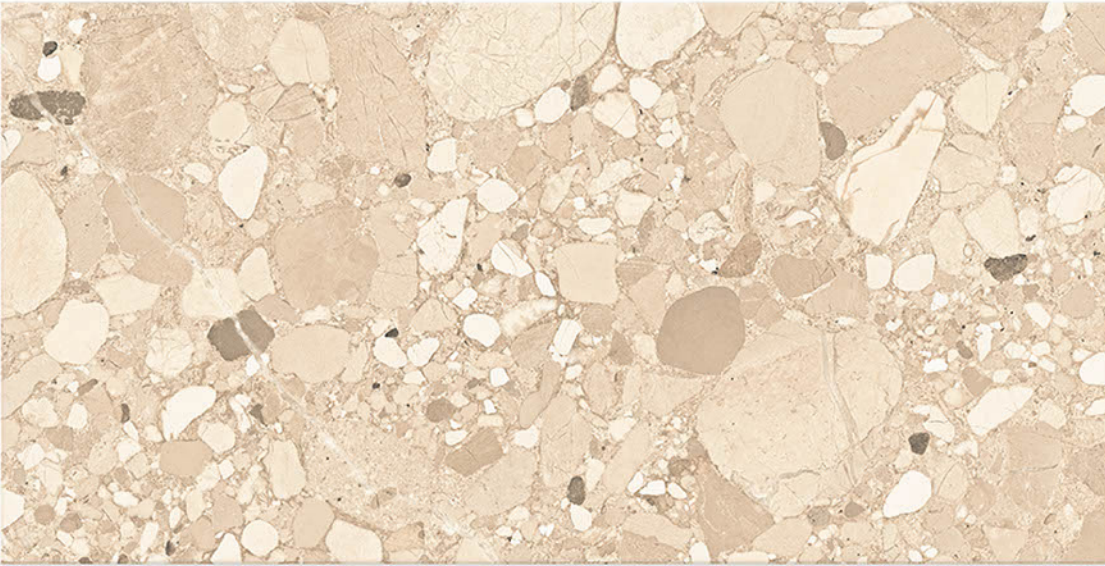

ELEVEN Tiles

Where Style Meets The Future

BEVARSTONE BEIGE

600X1200mm GVT/PGVT

Finish: Glossy