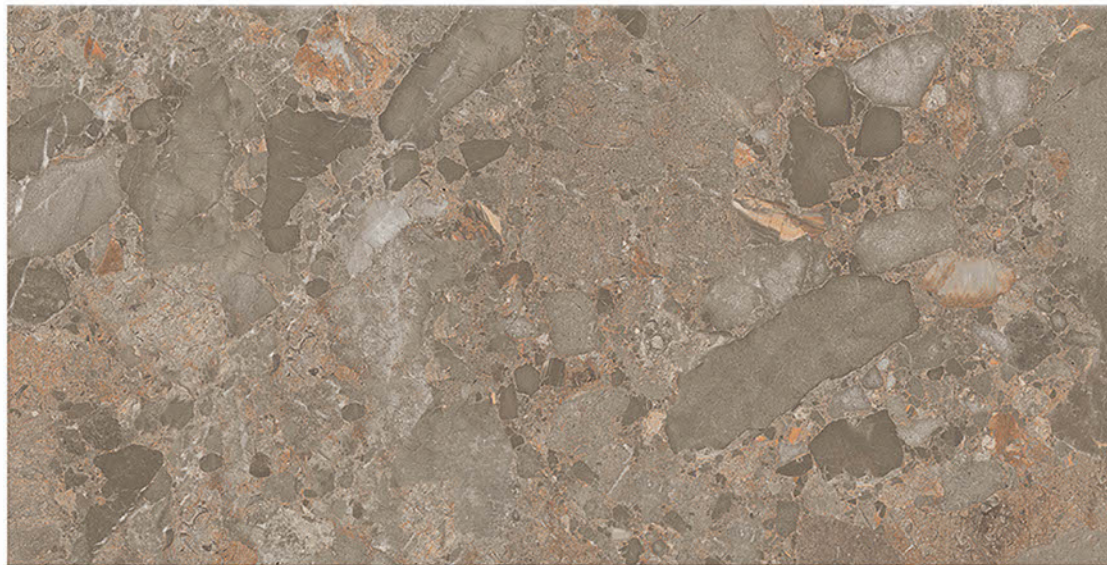

ELEVEN Tiles

Where Style Meets The Future

FOREX NERO

600X1200mm GVT/PGVT

Finish: Glossy