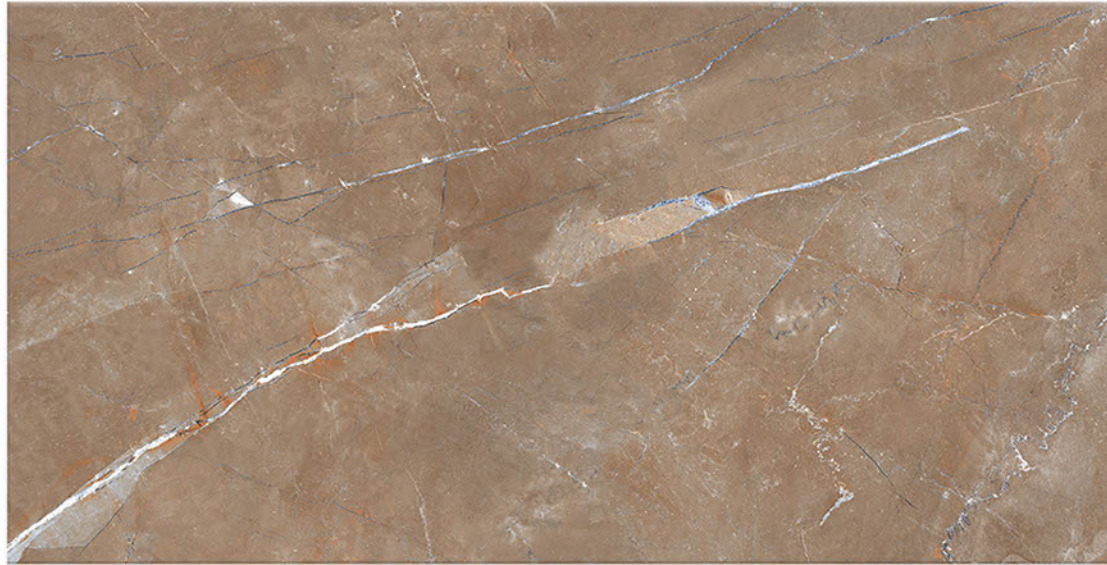

ELEVEN Tiles

Where Style Meets The Future

HARMONY NATURAL

600X1200mm GVT/PGVT

Finish: Glossy