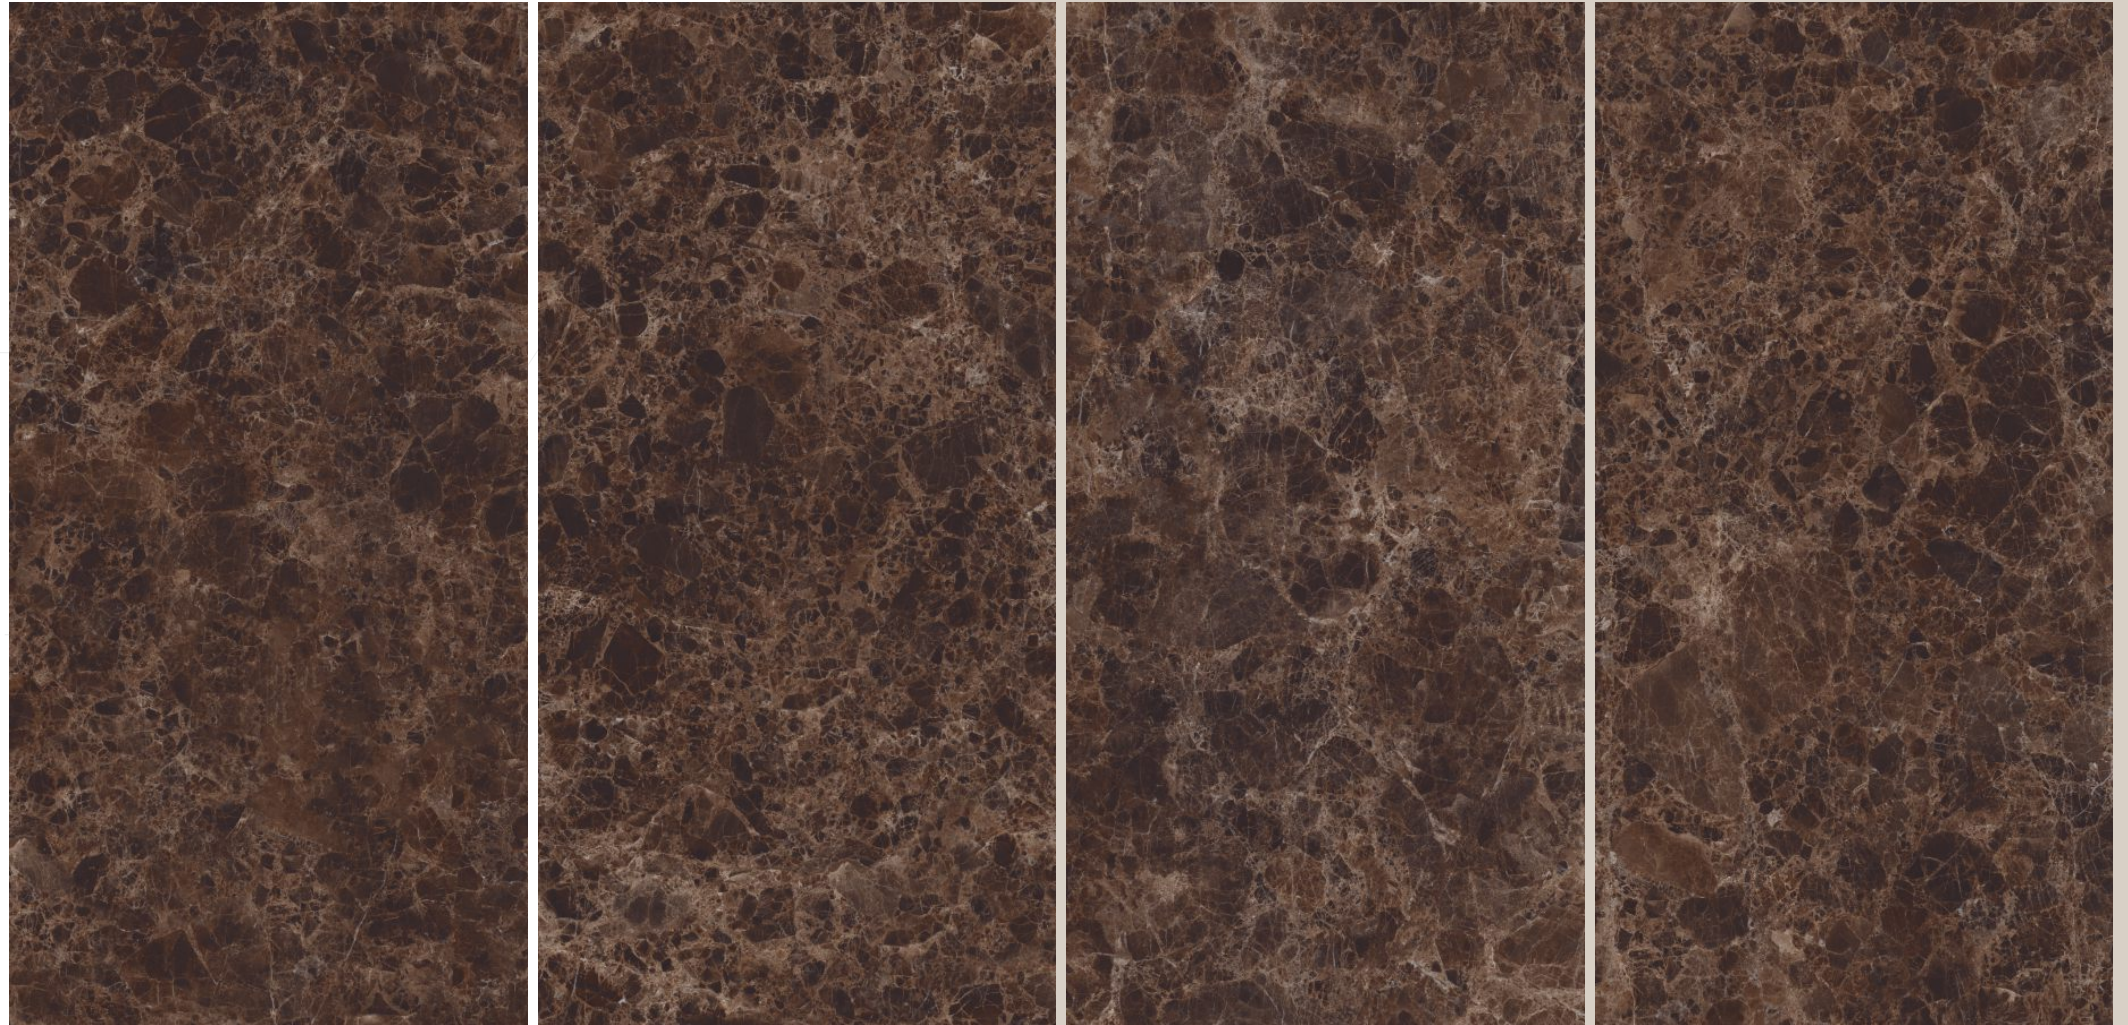

ELEVEN Tiles

Where Style Meets The Future

high
glossy
600 X 1200MM

EMRADOR COFFEE
HI-GLOSSY (Polished)

DIGITAL **GLAZED** VITRIFIES TILES