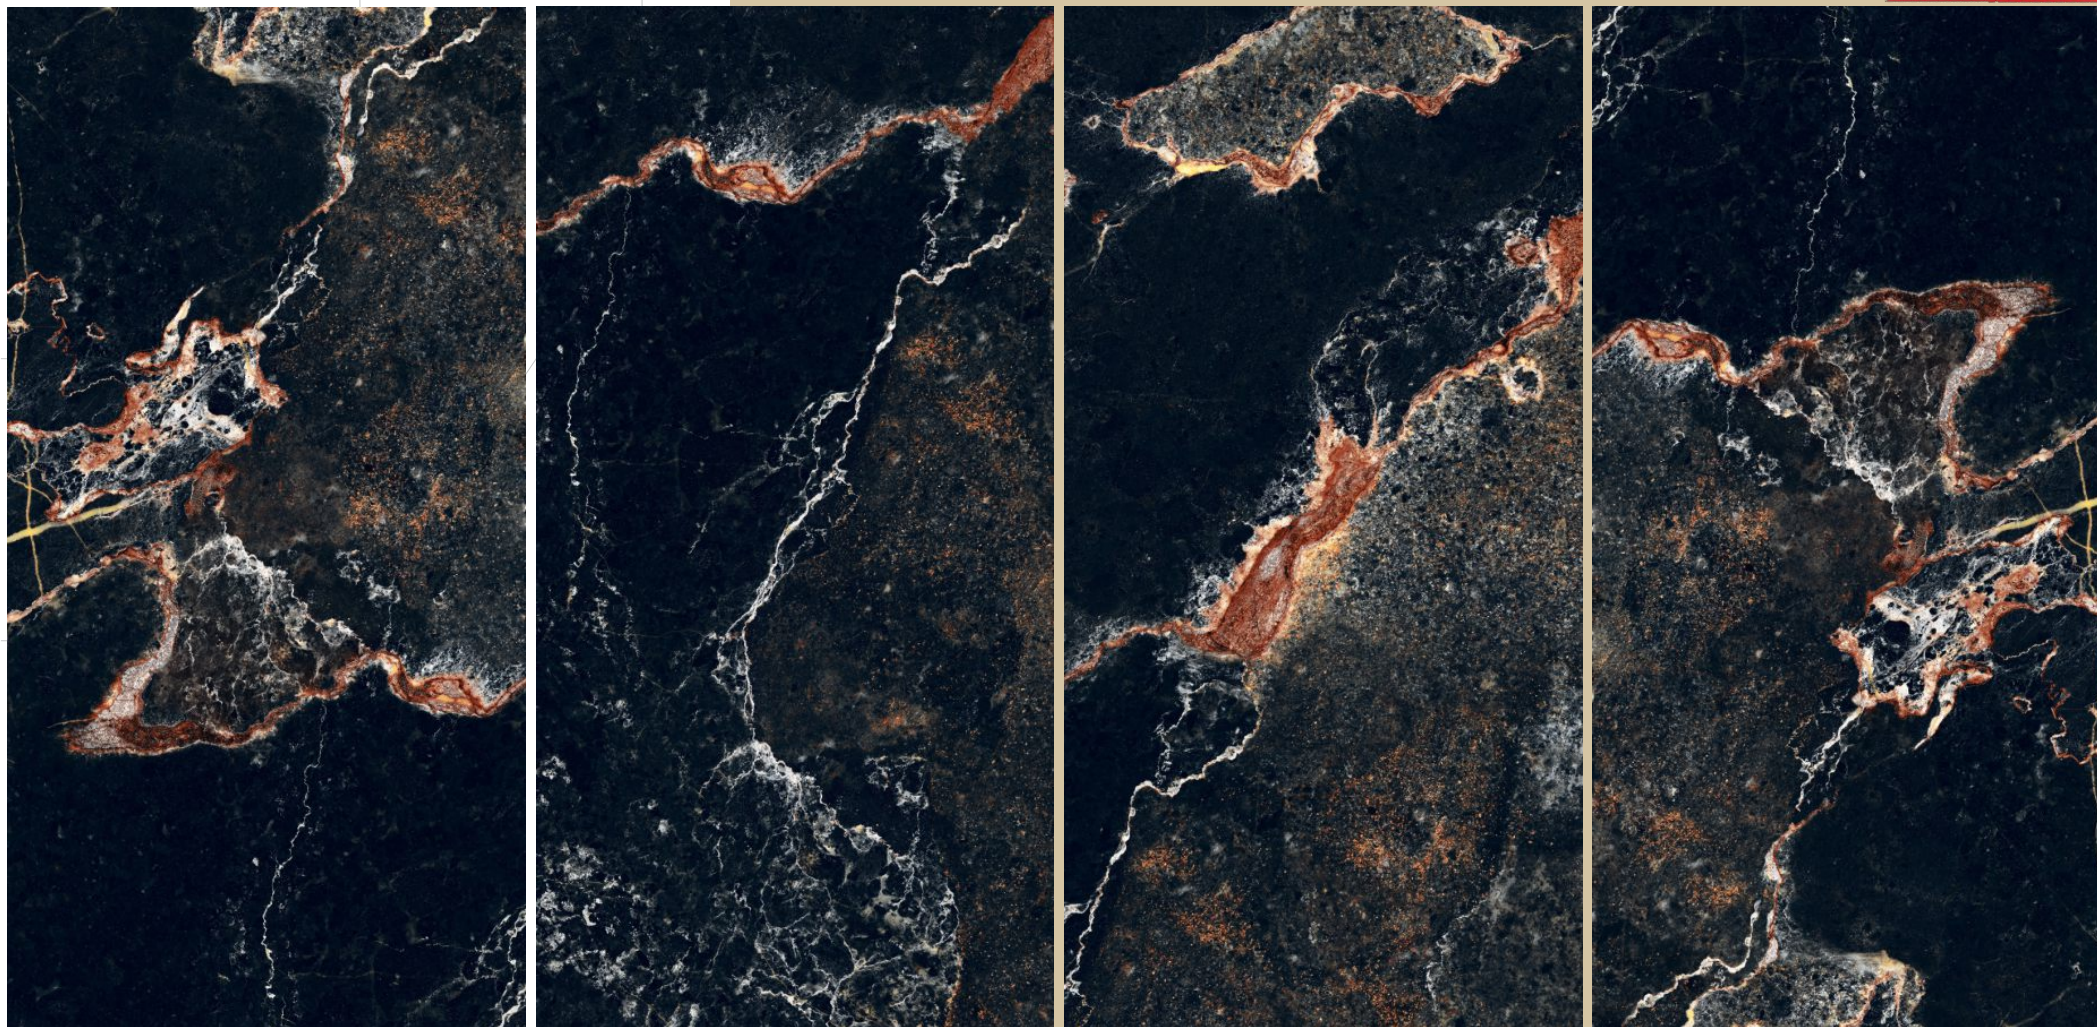

ELEVEN Tiles

Where Style Meets The Future

high
glossy
600 X 1200MM

MALIGANO BLACK
HI-GLOSSY (Polished)

NEW

DIGITAL GLAZED VITRIFIES TILES