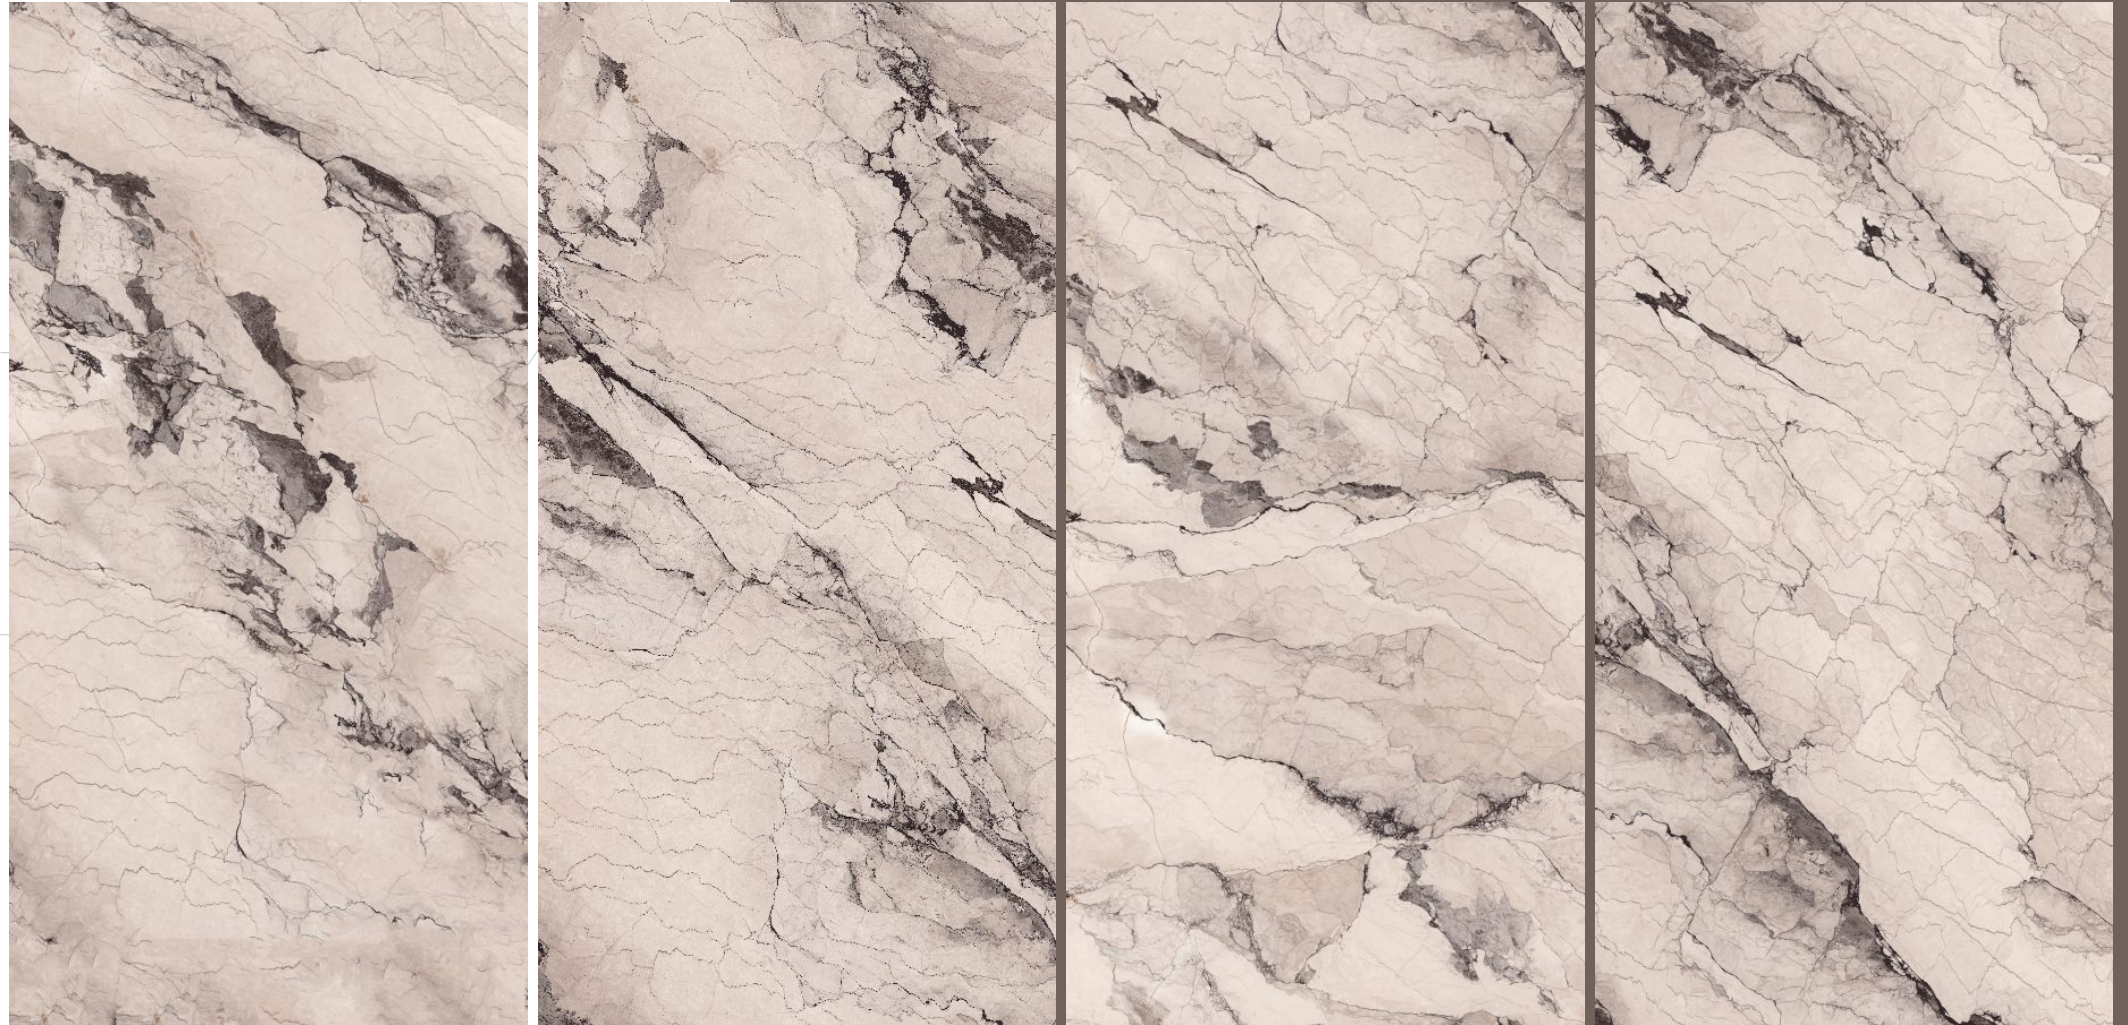

ELEVEN Tiles

Where Style Meets The Future

high
glossy
600 X 1200MM

ITALIA NATURAL
HI-GLOSSY (Polished)

DIGITAL GLAZED VITRIFIED TILES