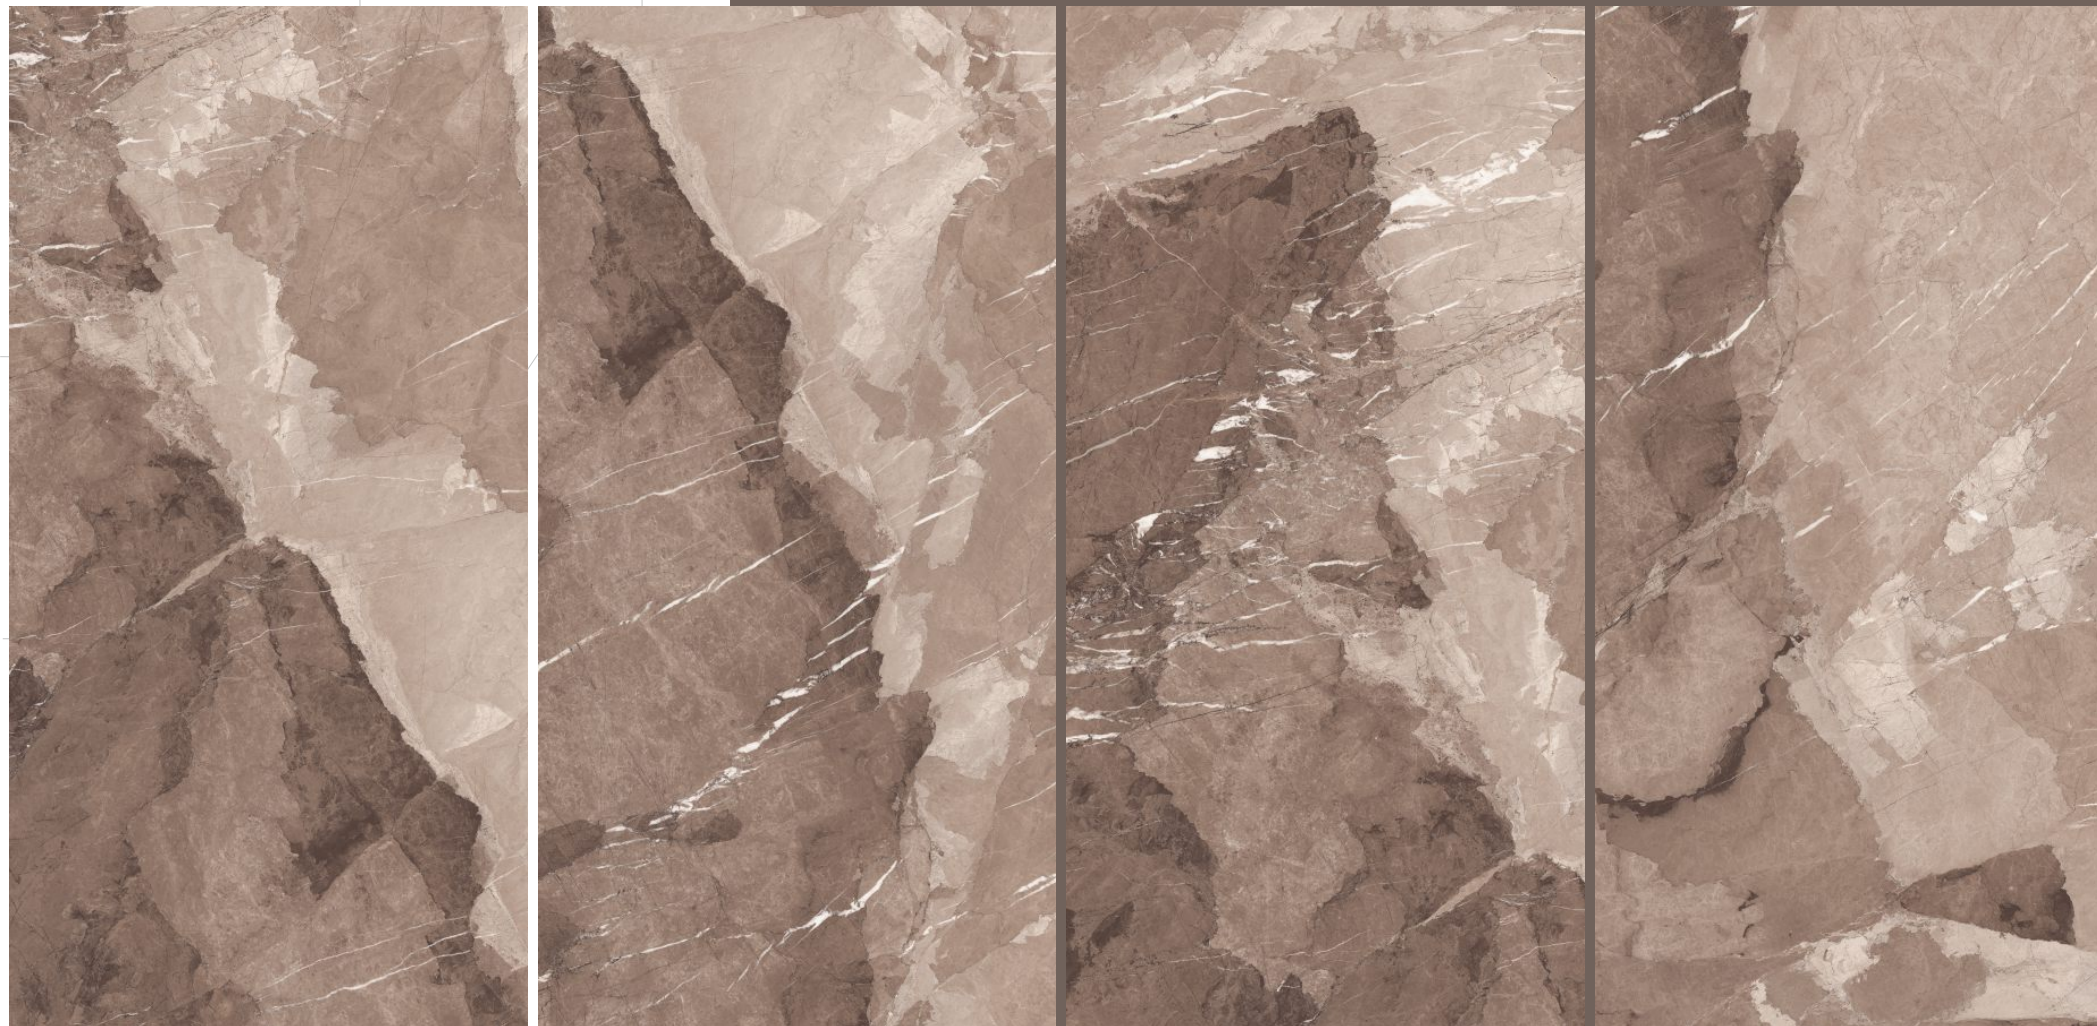

ELEVEN Tiles

Where Style Meets The Future

high
glossy
600 X 1200MM

LAVENDER NATURAL
HI-GLOSSY (Polished)

DIGITAL GLAZED VITRIFIED TILES