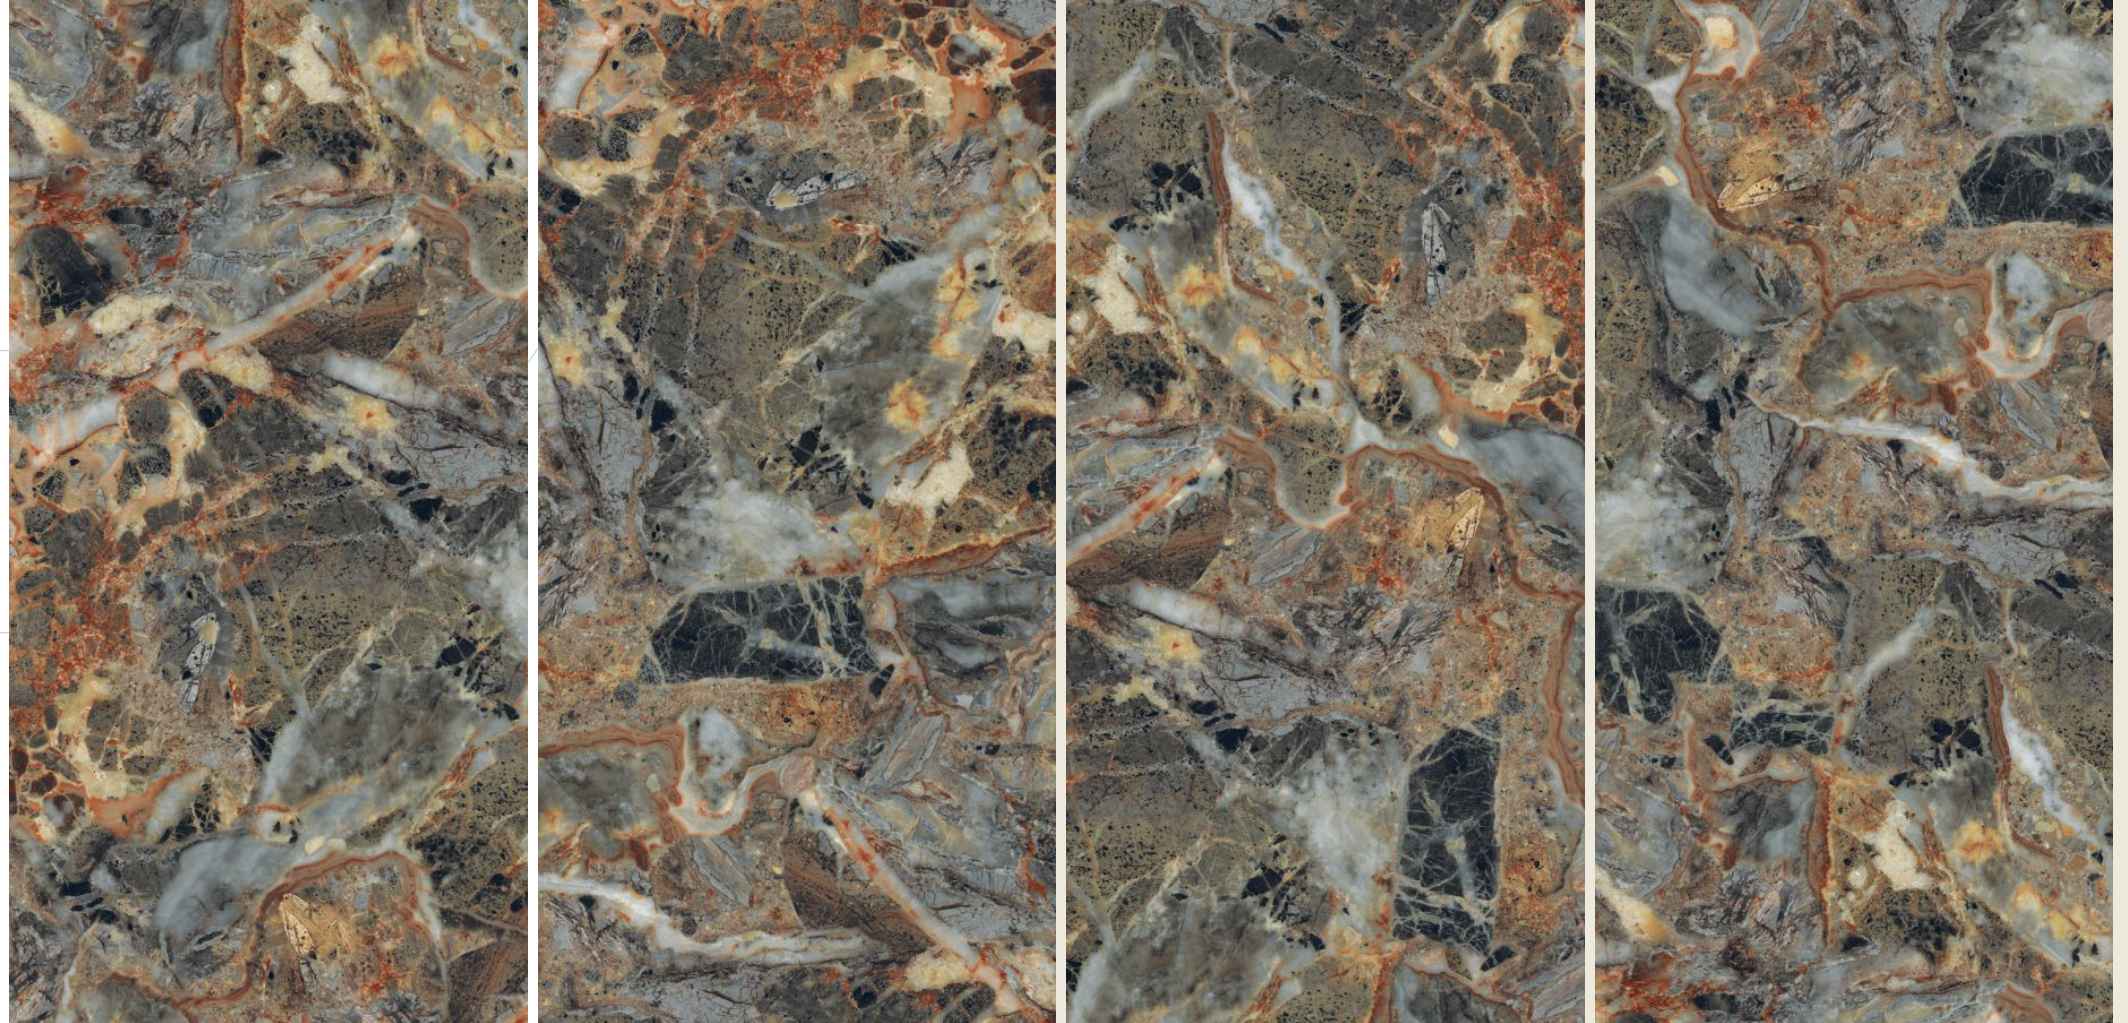

ELEVEN Tiles

Where Style Meets The Future

high
glossy
600 X 1200MM

PANDORA
HI-GLOSSY (Polished)

DIGITAL GLAZED VITRIFIES TILES