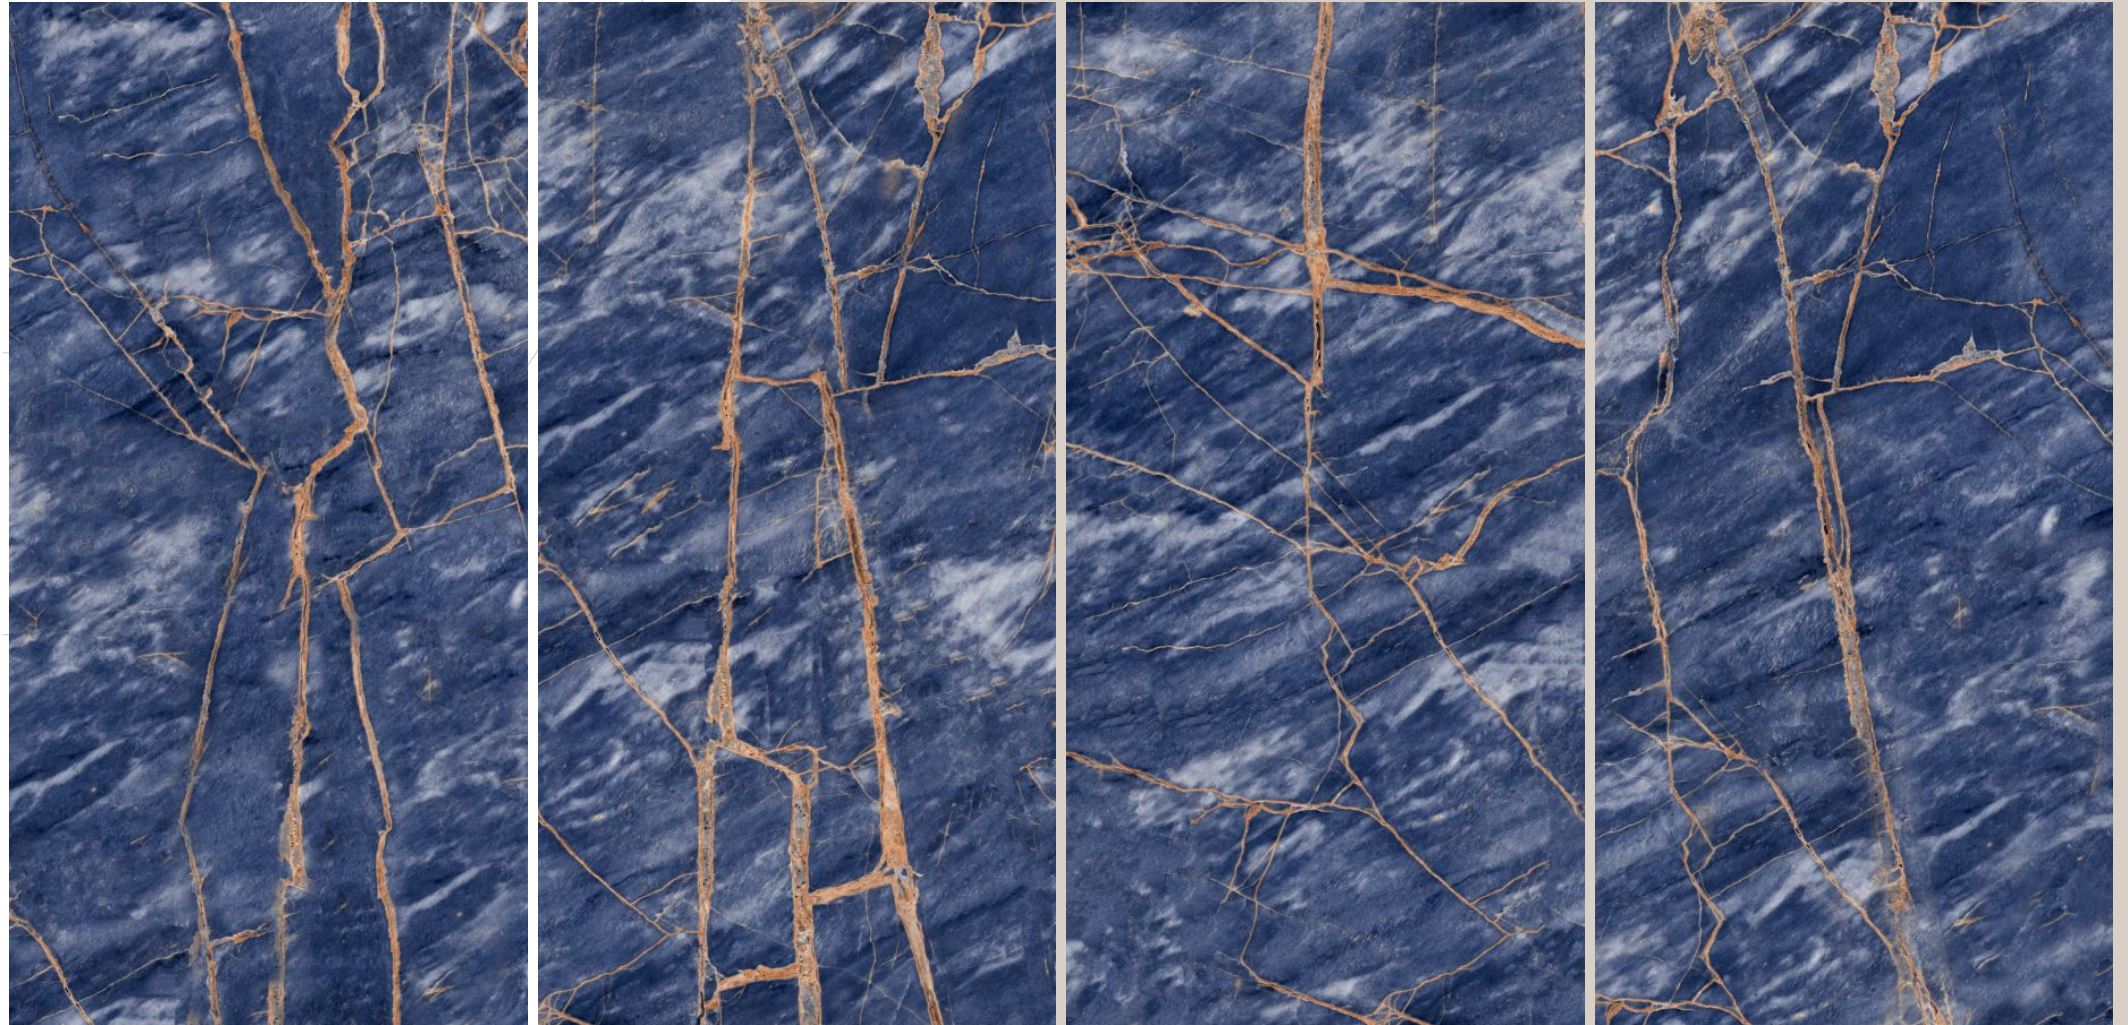

ELEVEN Tiles

Where Style Meets The Future

high
glossy
600 X 1200MM

DESERT AZUL
HI-GLOSSY (Polished)

DIGITAL GLAZED VITRIFIES TILES