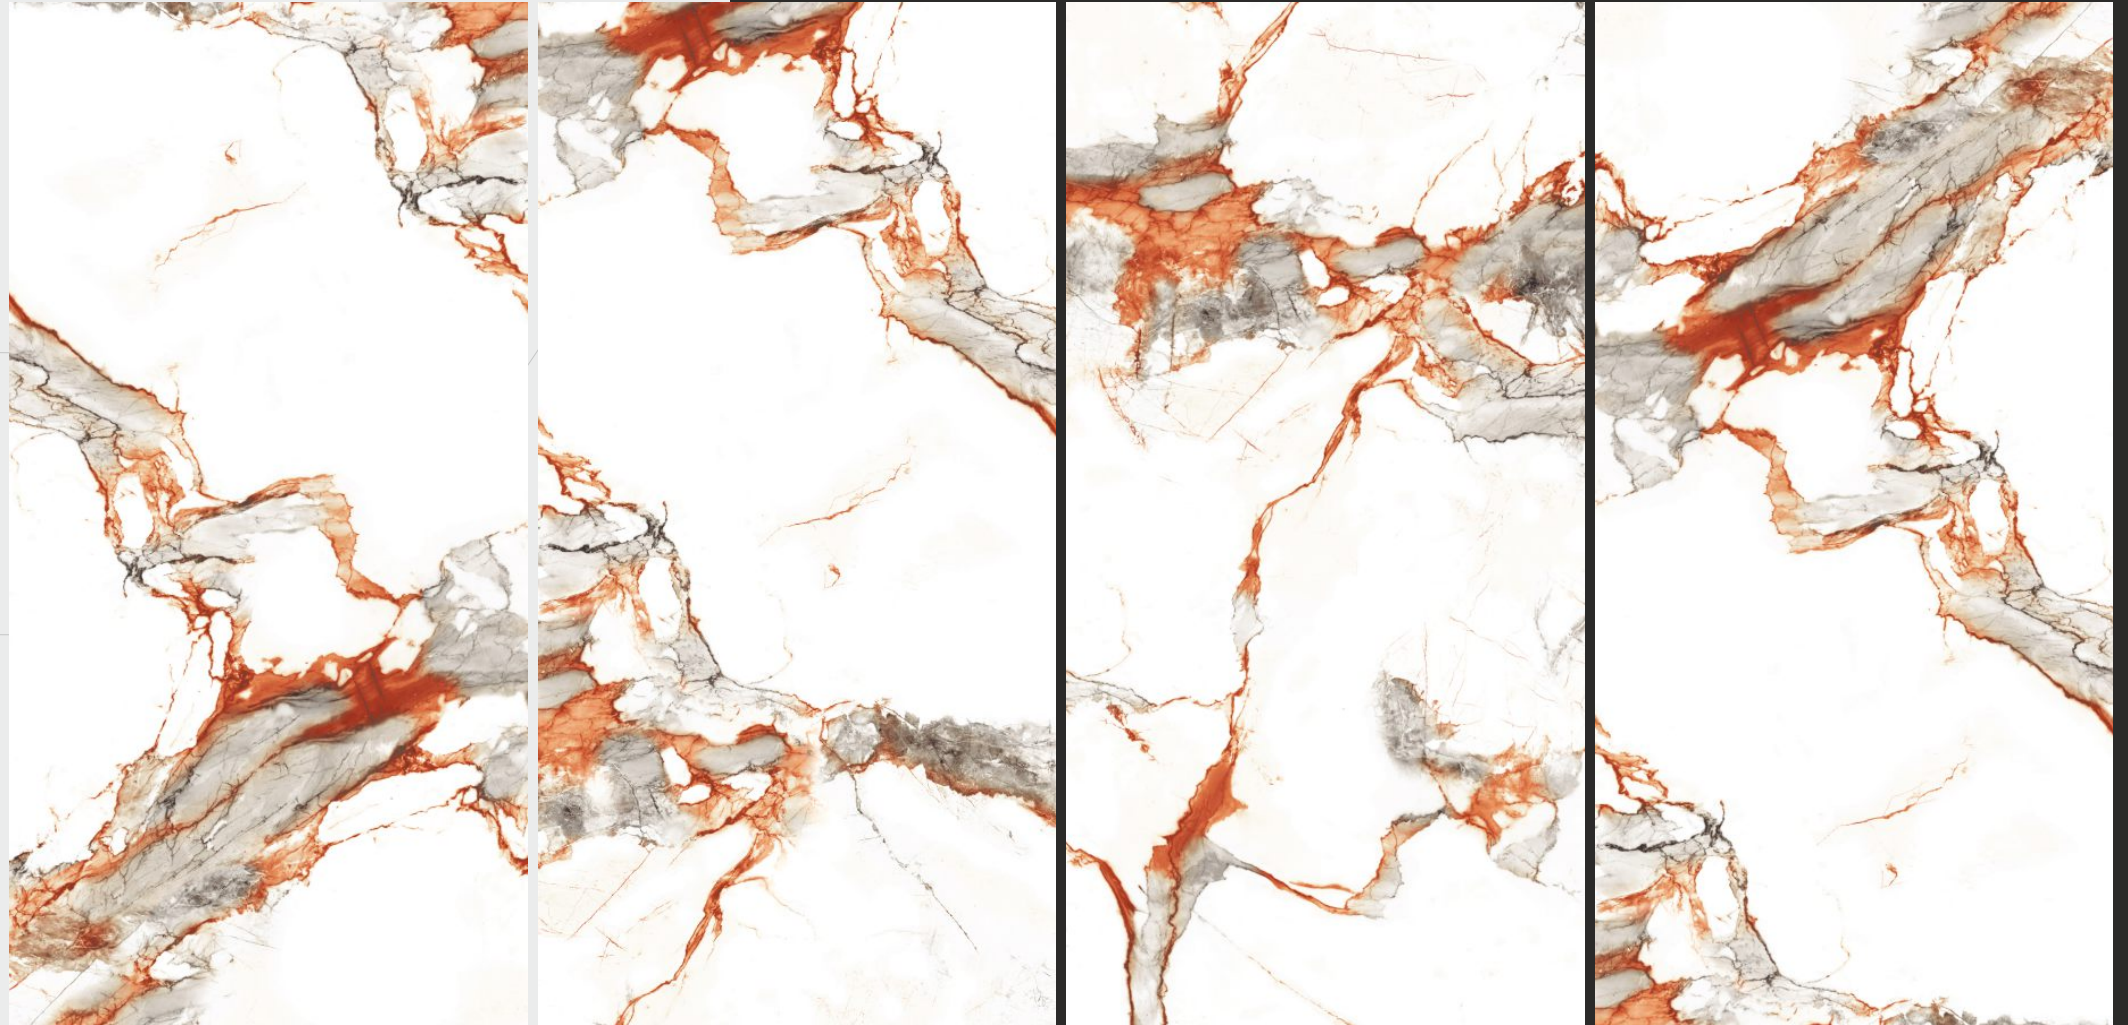

ELEVEN Tiles

Where Style Meets The Future

high
glossy
600 X 1200MM

RED MAGICAL STATURIO

HI-GLOSSY (Polished)

DIGITAL GLAZED VITRIFIES TILES