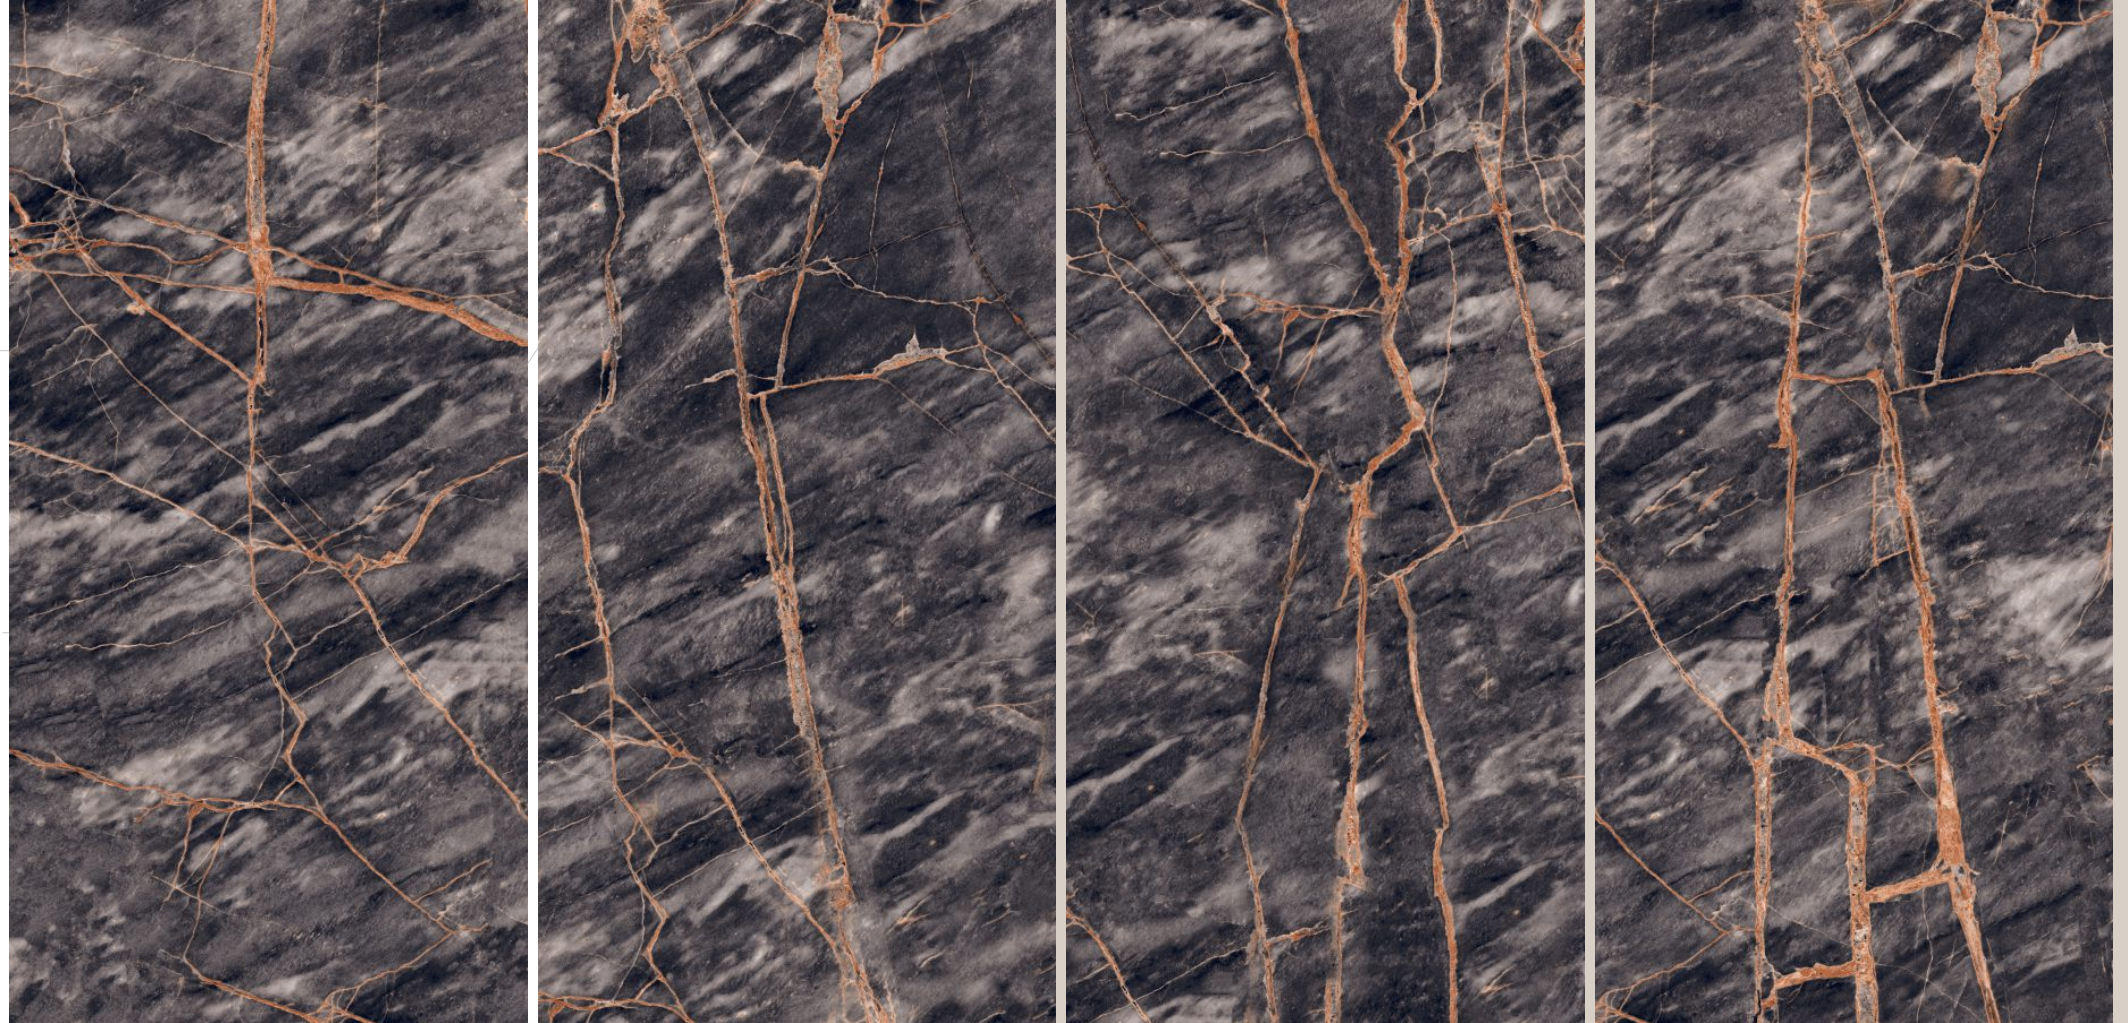

ELEVEN Tiles

Where Style Meets The Future

high
glossy
600 X 1200MM

DESERT BLACK
HI-GLOSSY (Polished)

DIGITAL GLAZED VITRIFIES TILES