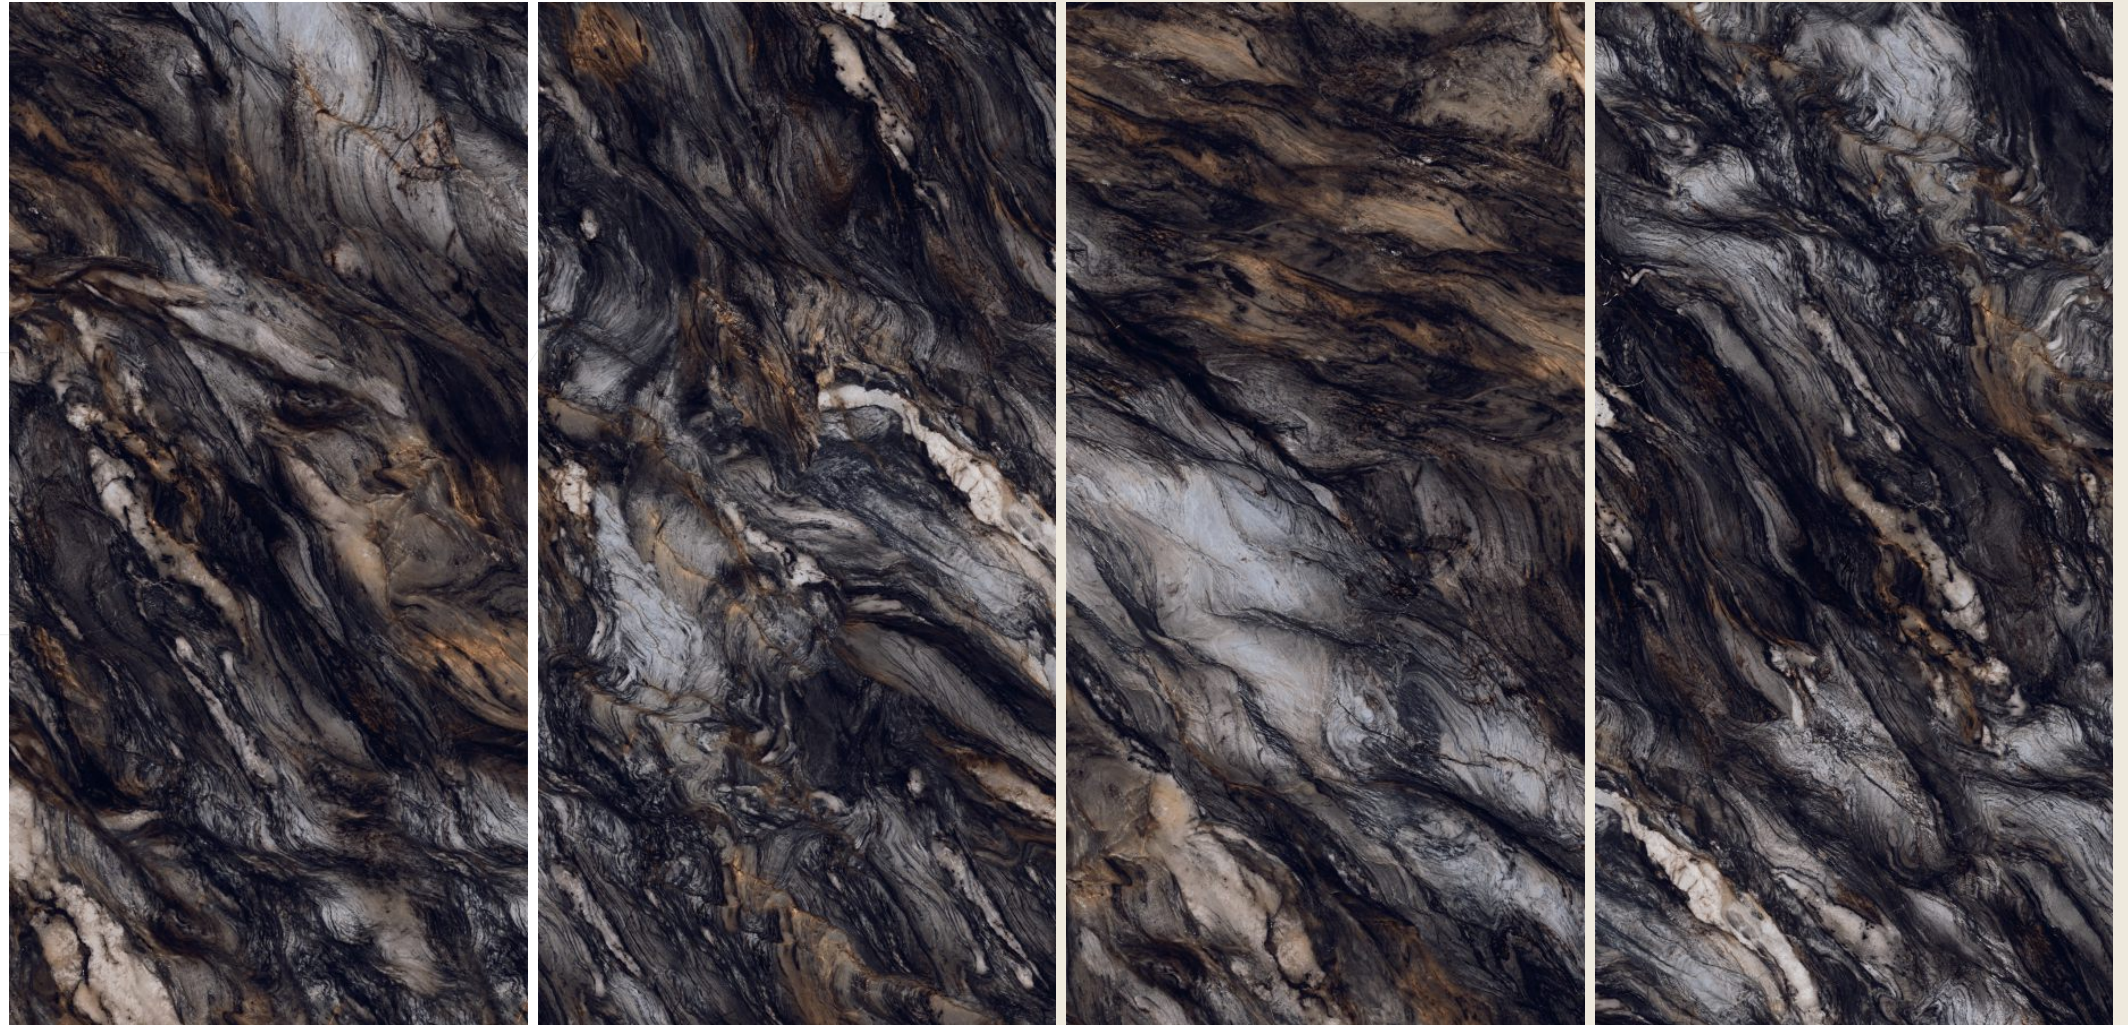

ELEVEN Tiles

Where Style Meets The Future

high
glossy
600 X 1200MM

WAVE NERO
HI-GLOSSY (Polished)

DIGITAL **GLAZED** VITRIFIES TILES