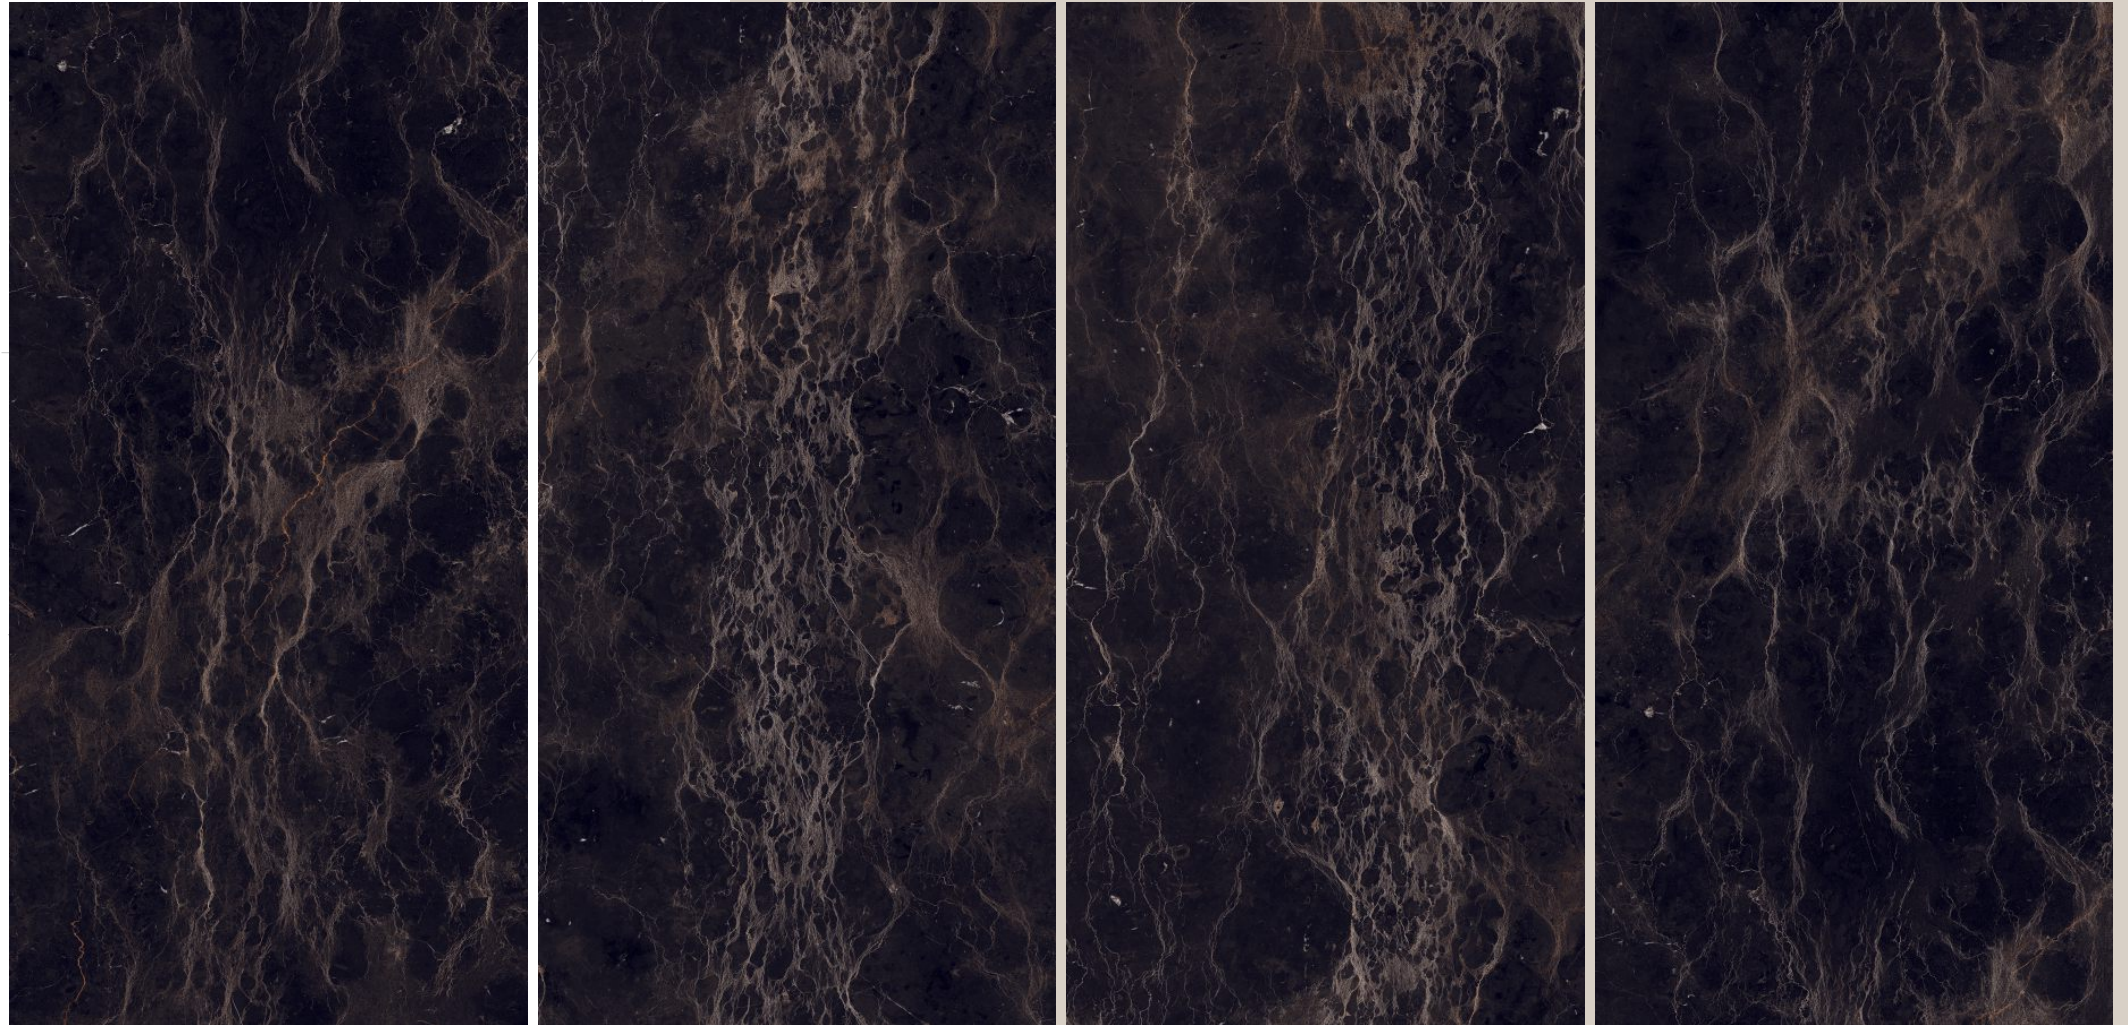

ELEVEN Tiles

Where Style Meets The Future

high
glossy
600 X 1200MM

EMPORIO BLACK
HI-GLOSSY (Polished)

DIGITAL GLAZED VITRIFIES TILES