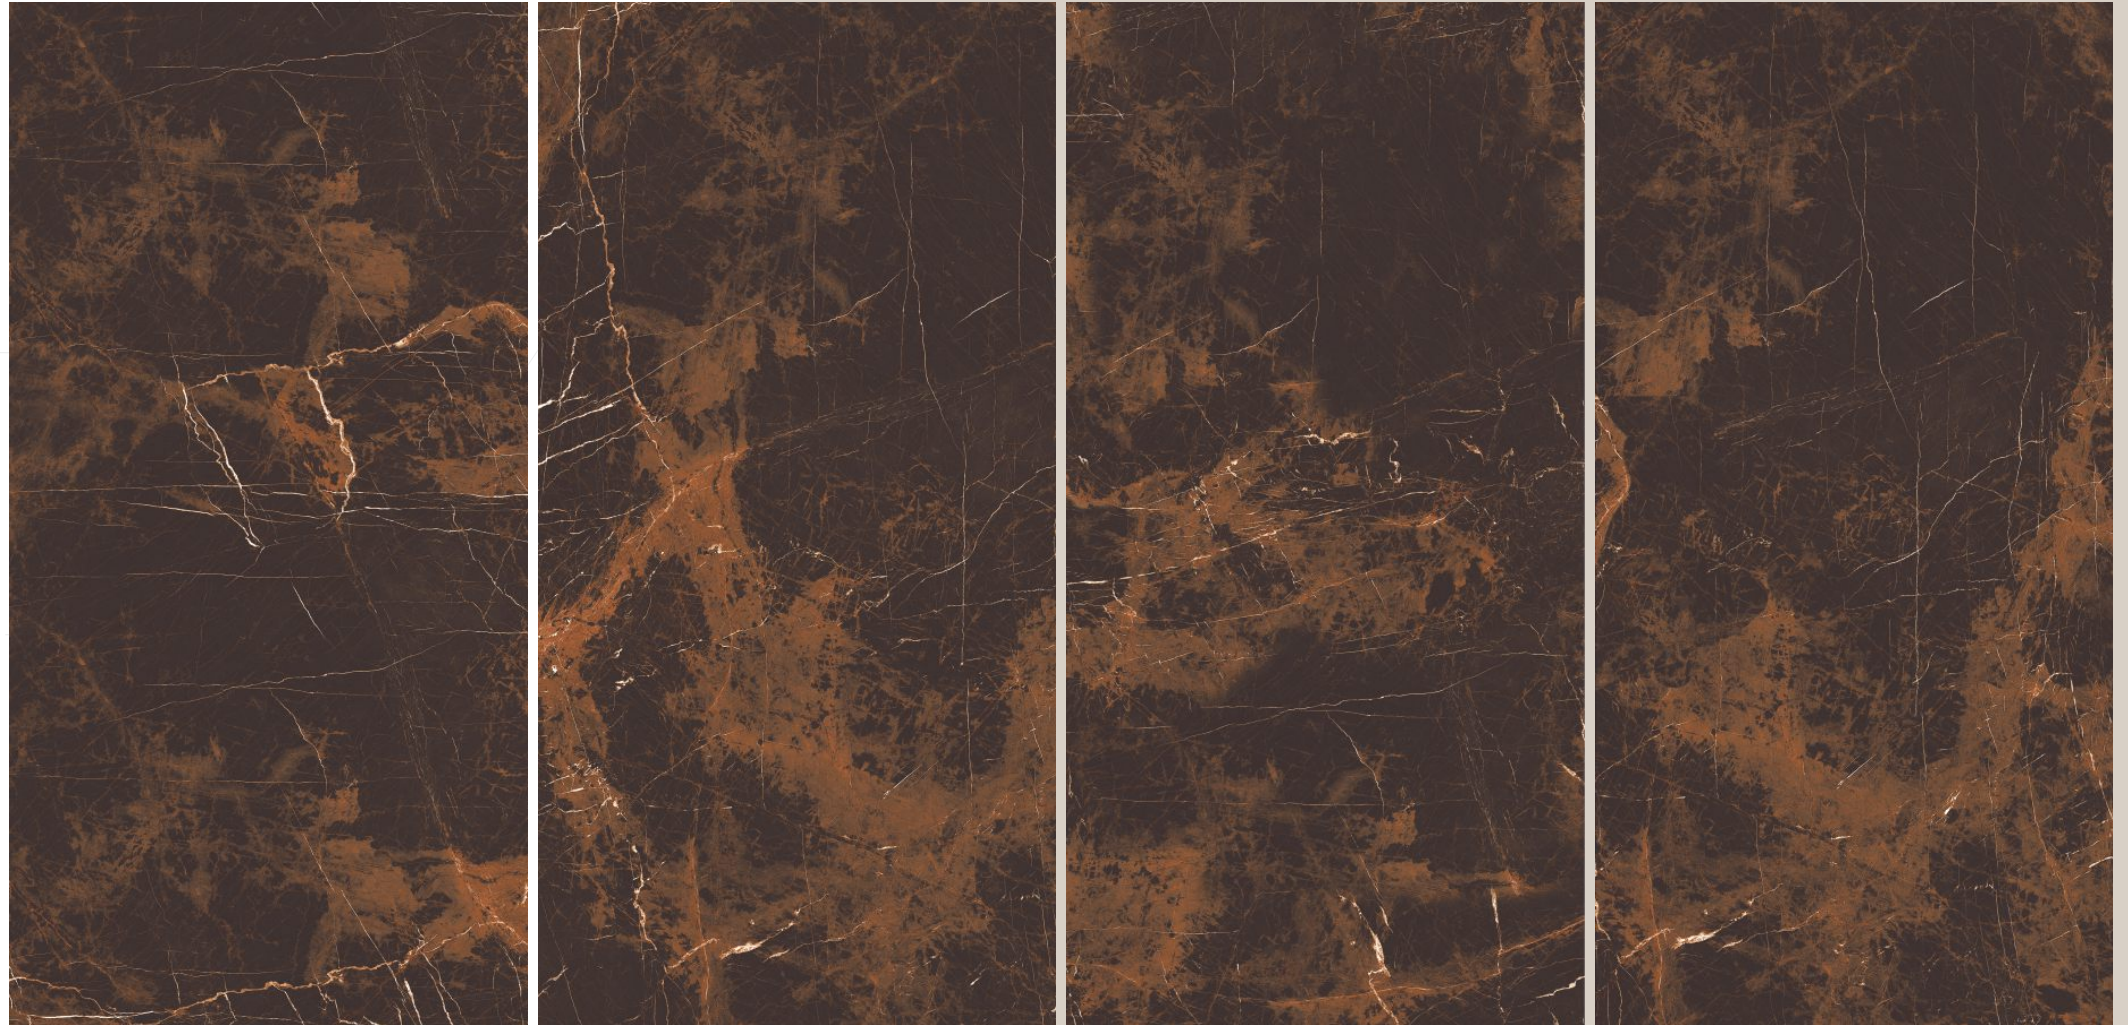

ELEVEN Tiles

Where Style Meets The Future

high
glossy
600 X 1200MM

LUCIDO CHOCO
HI-GLOSSY (Polished)

DIGITAL **GLAZED** VITRIFIES TILES