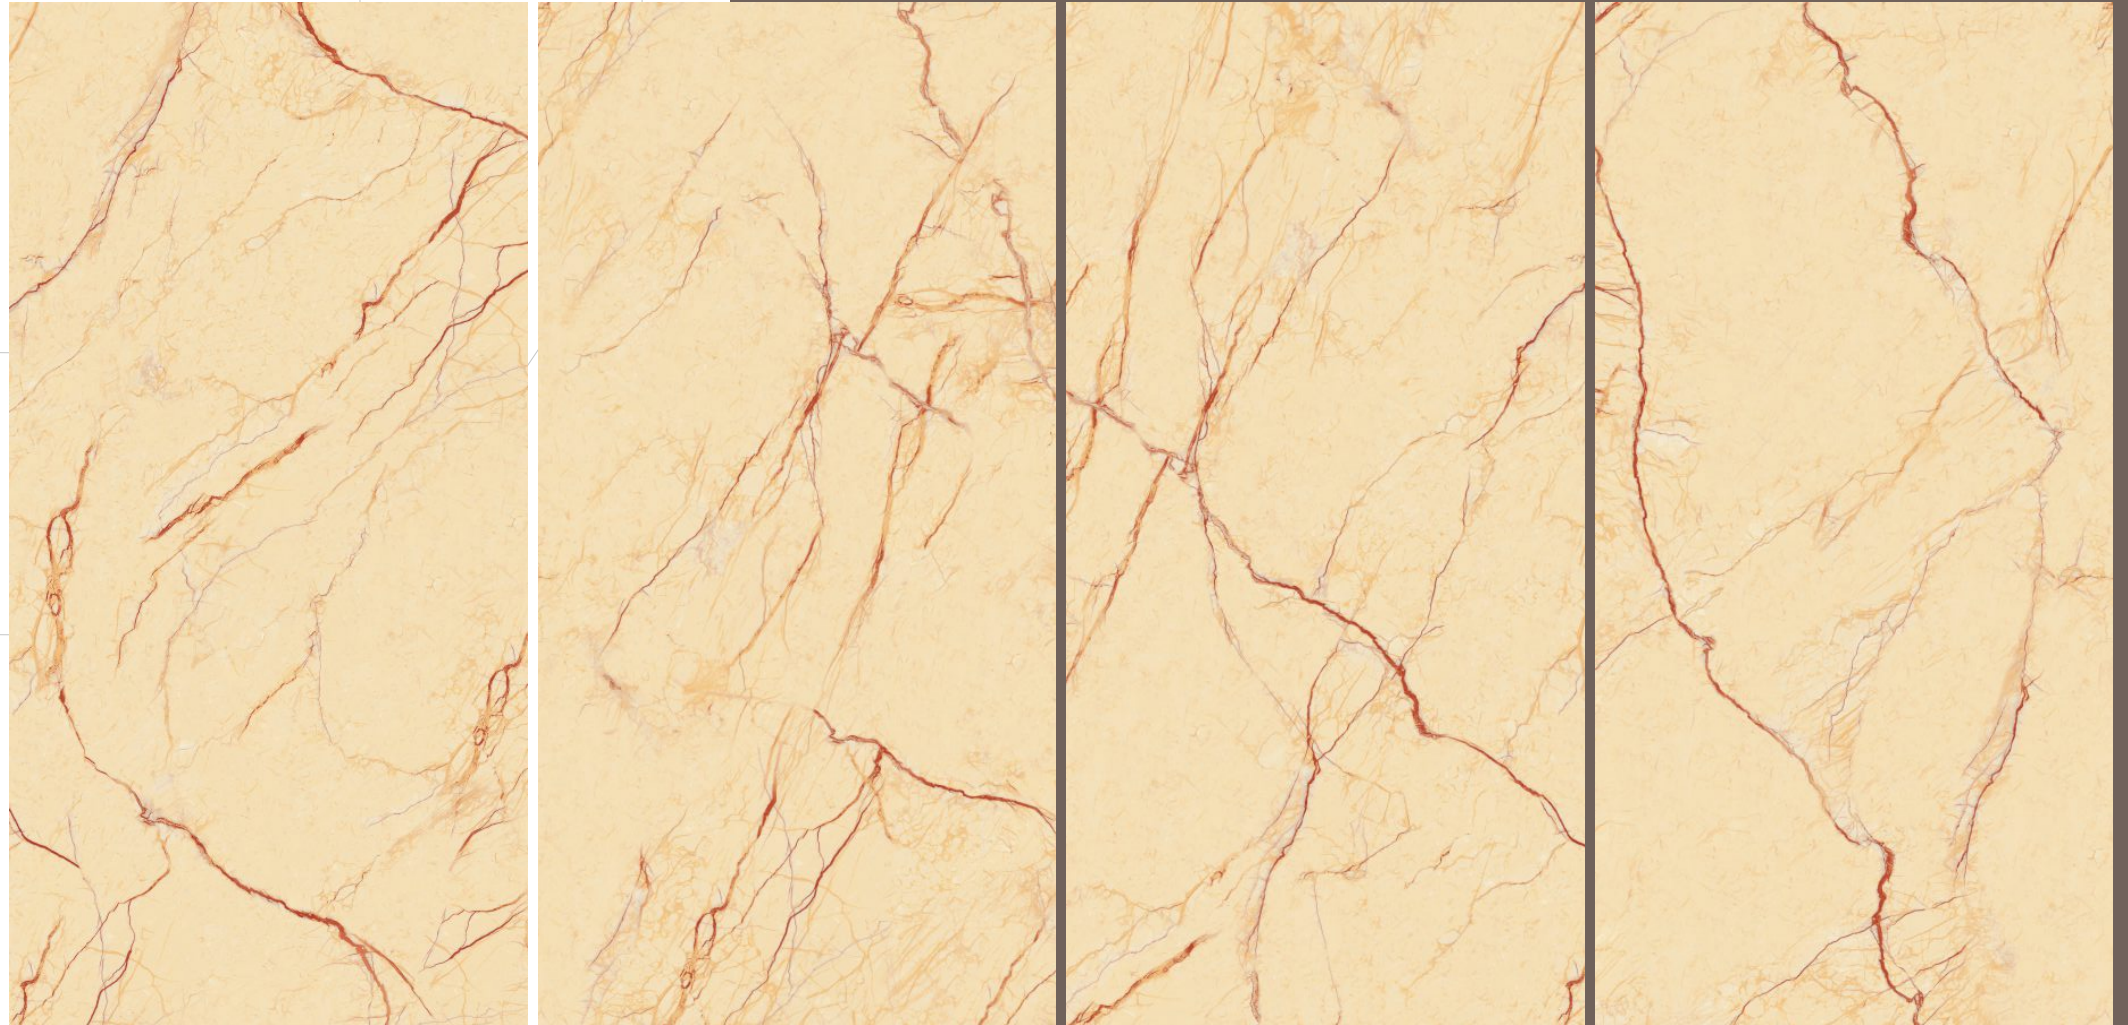

# ELEVEN Tiles

Where Style Meets The Future

high  
glossy  
600 X 1200MM

**SOFIA LIME**  
HI-GLOSSY (Polished)

DIGITAL GLAZED VITRIFIES TILES