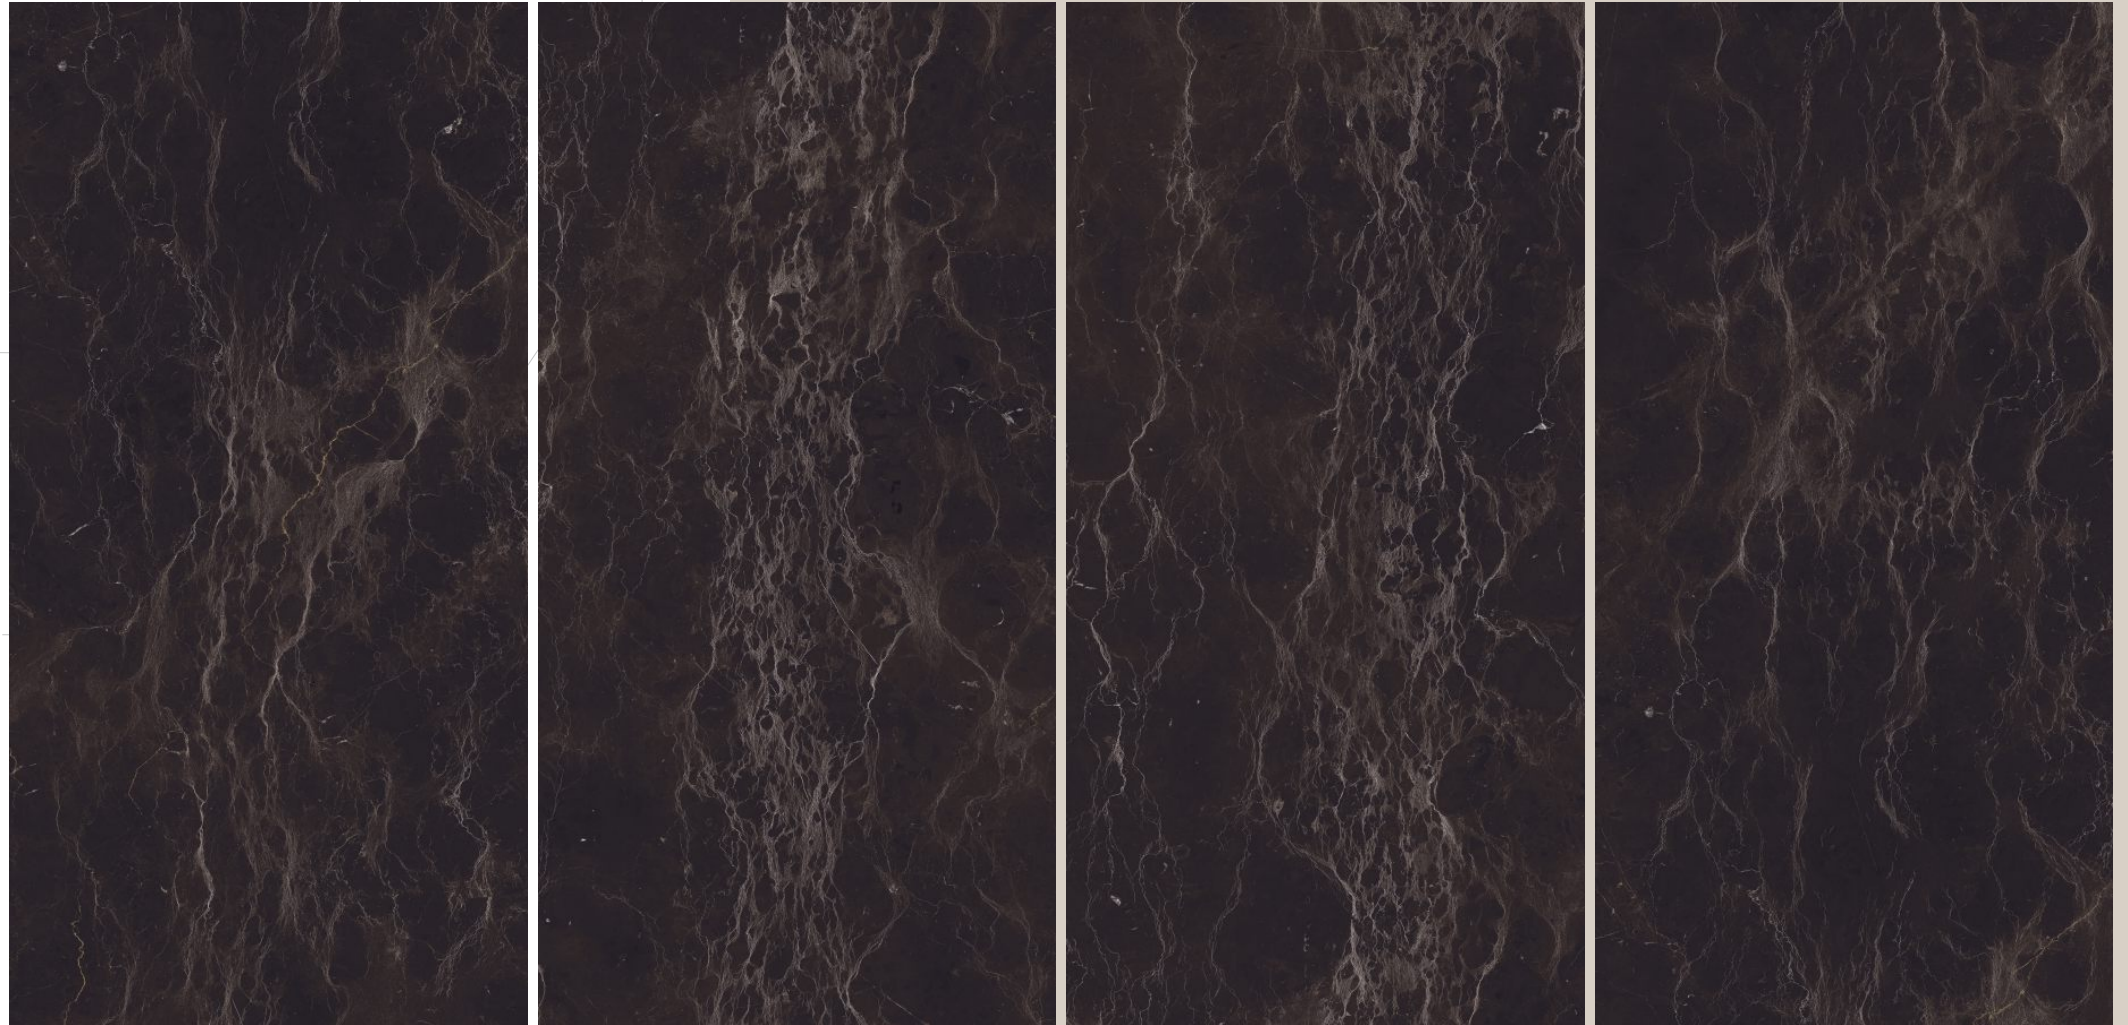

ELEVEN Tiles

Where Style Meets The Future

high
glossy
600 X 1200MM

EMPORIO COFFEE
HI-GLOSSY (Polished)

DIGITAL **GLAZED** VITRIFIES TILES