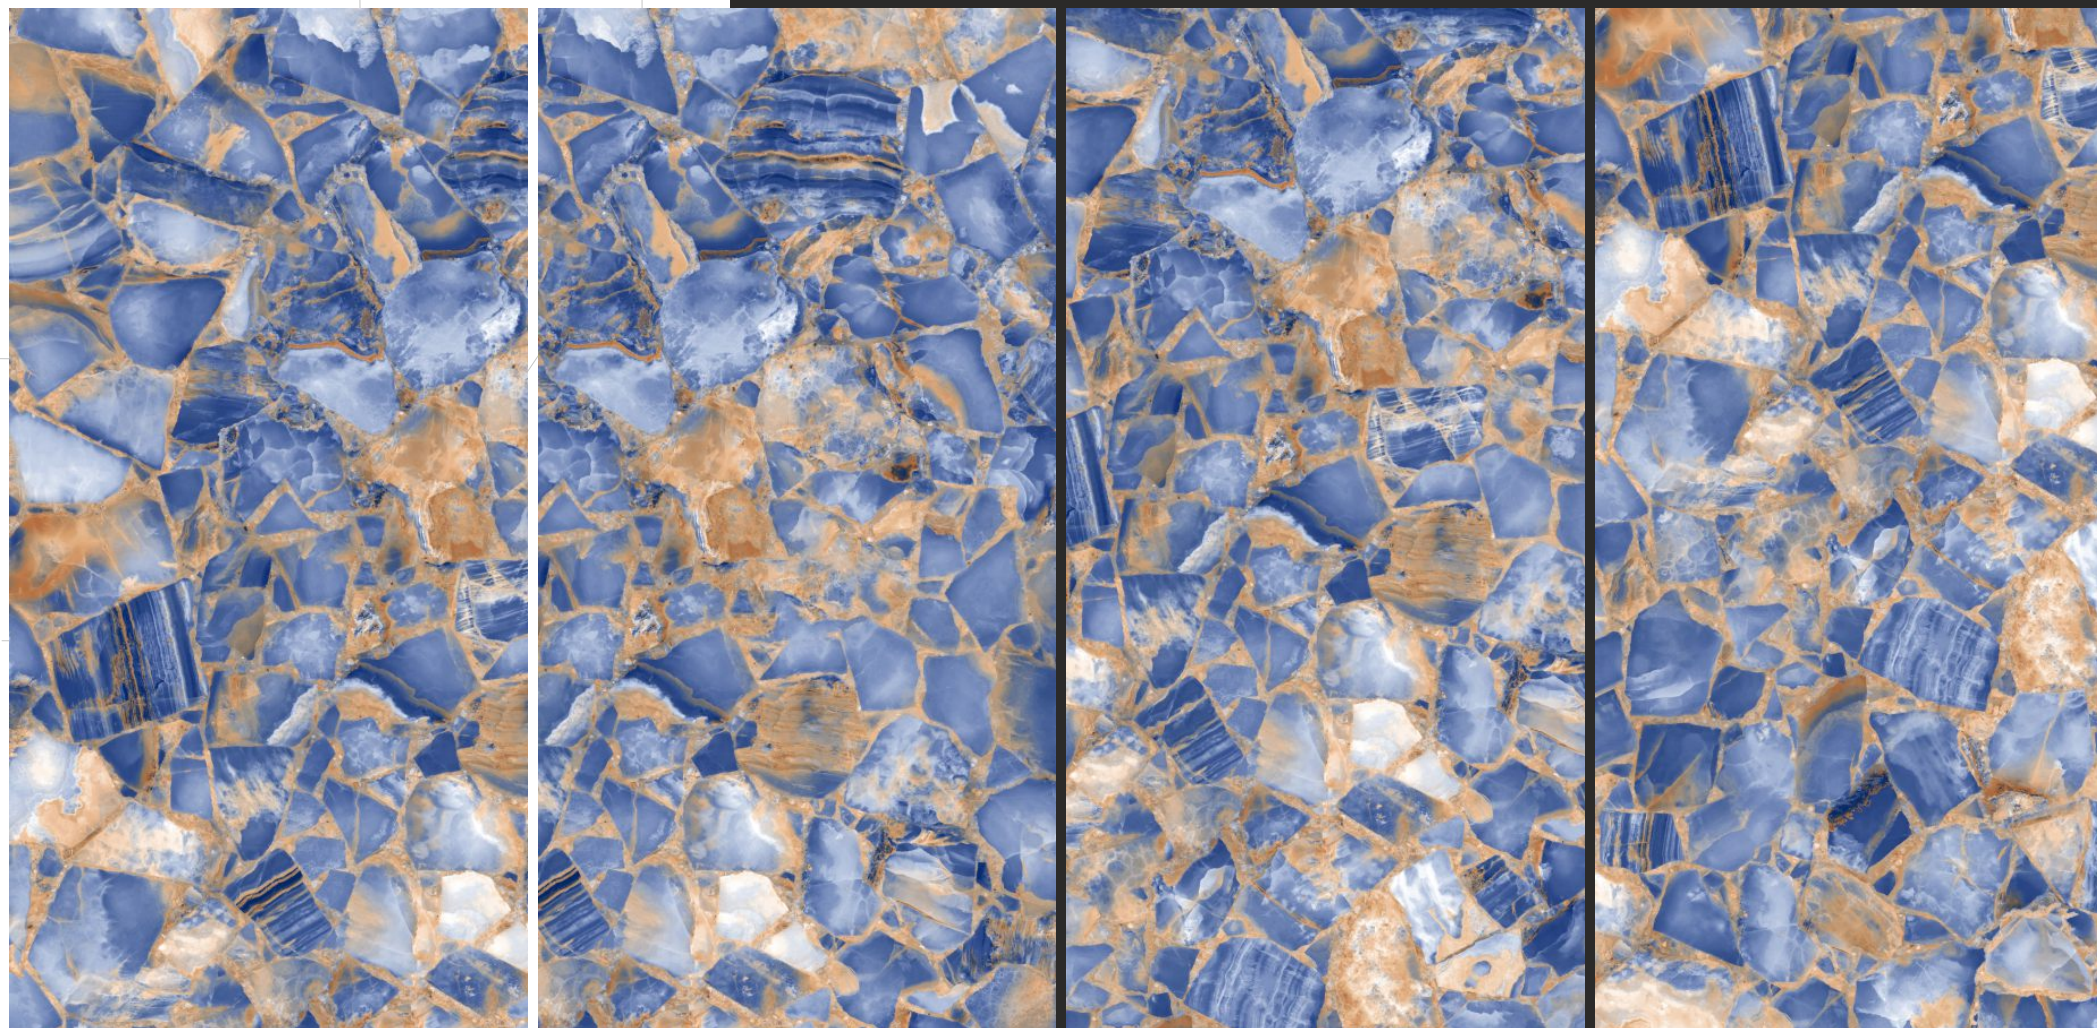

ELEVEN Tiles

Where Style Meets The Future

high
glossy
600 X 1200MM

MALIBU GRANITE BLUE
HI-GLOSSY (Polished)

DIGITAL GLAZED VITRIFIES TILES