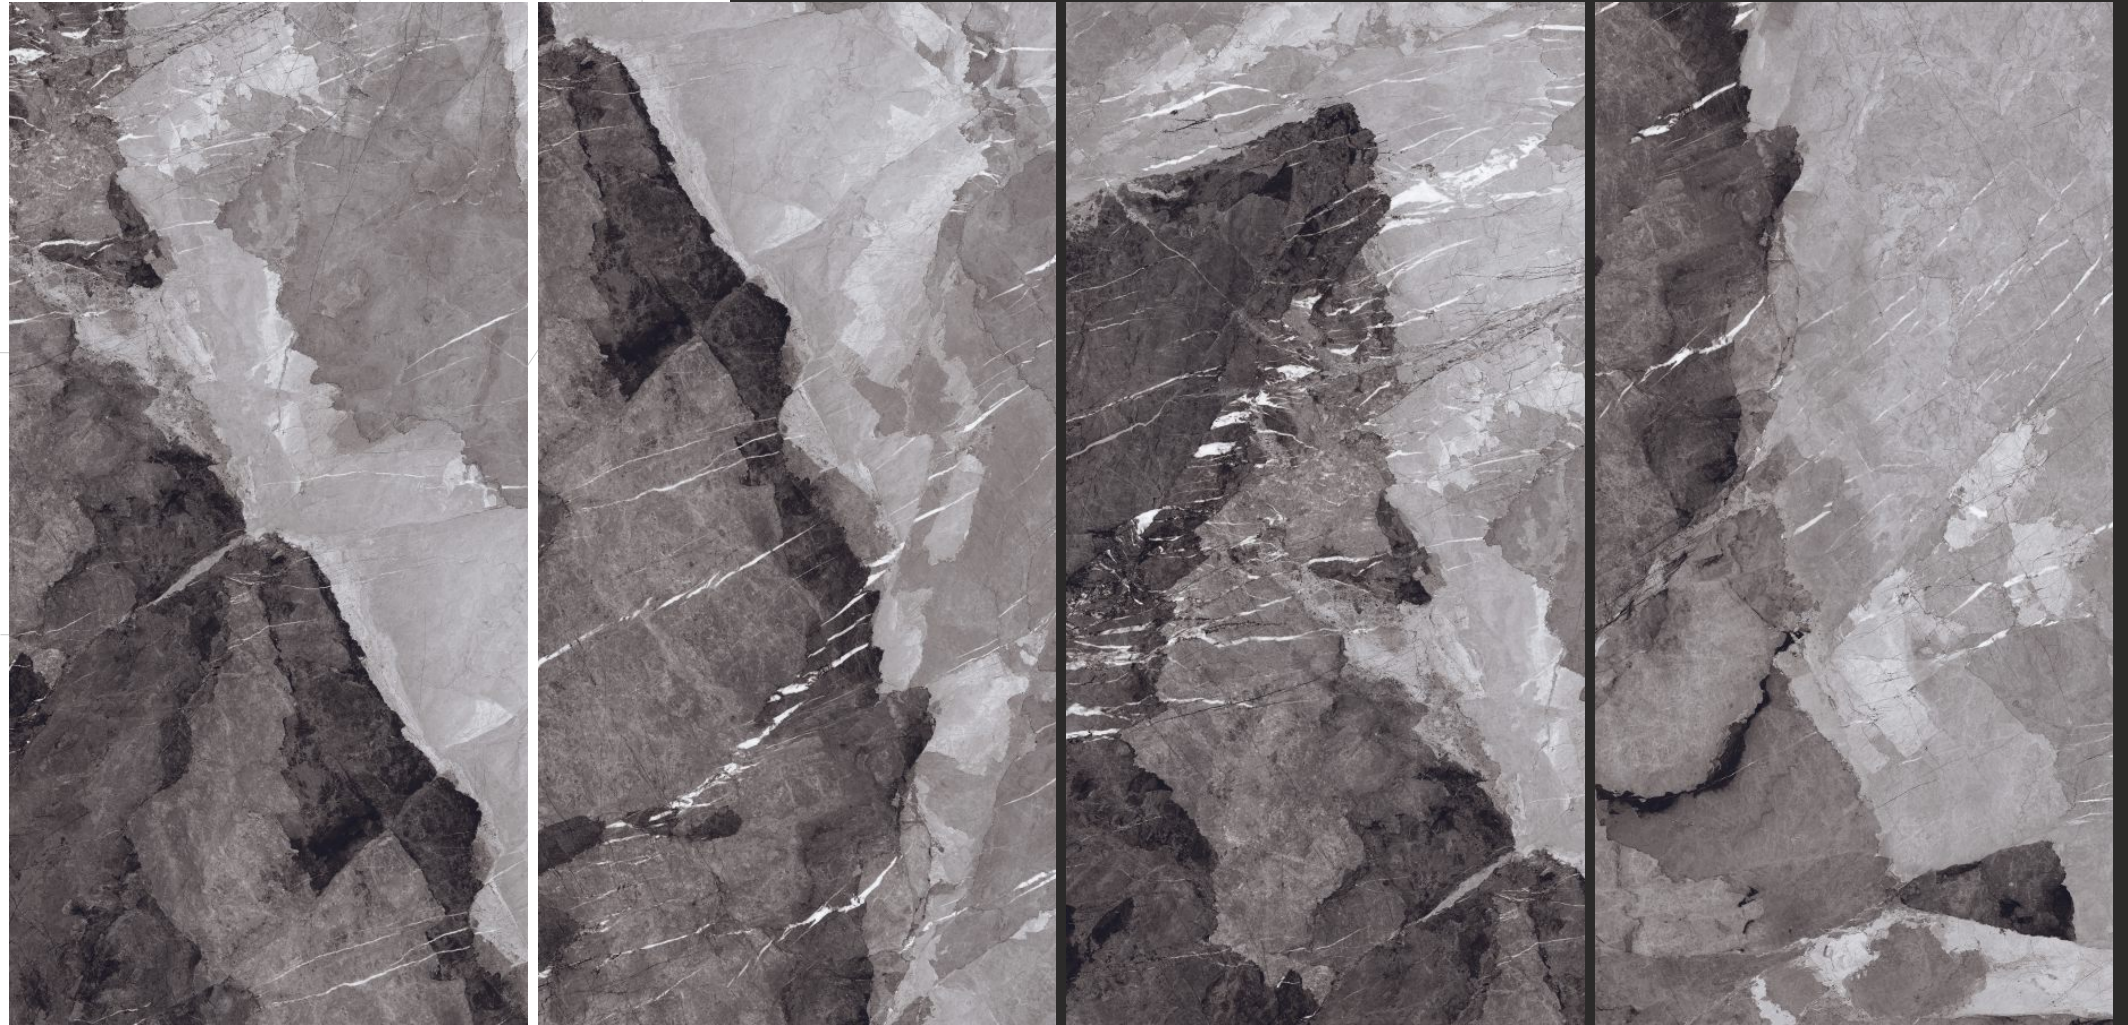

ELEVEN Tiles

Where Style Meets The Future

high
glossy
600 X 1200MM

LAVENDER GREY
HI-GLOSSY (Polished)

DIGITAL GLAZED VITRIFIES TILES