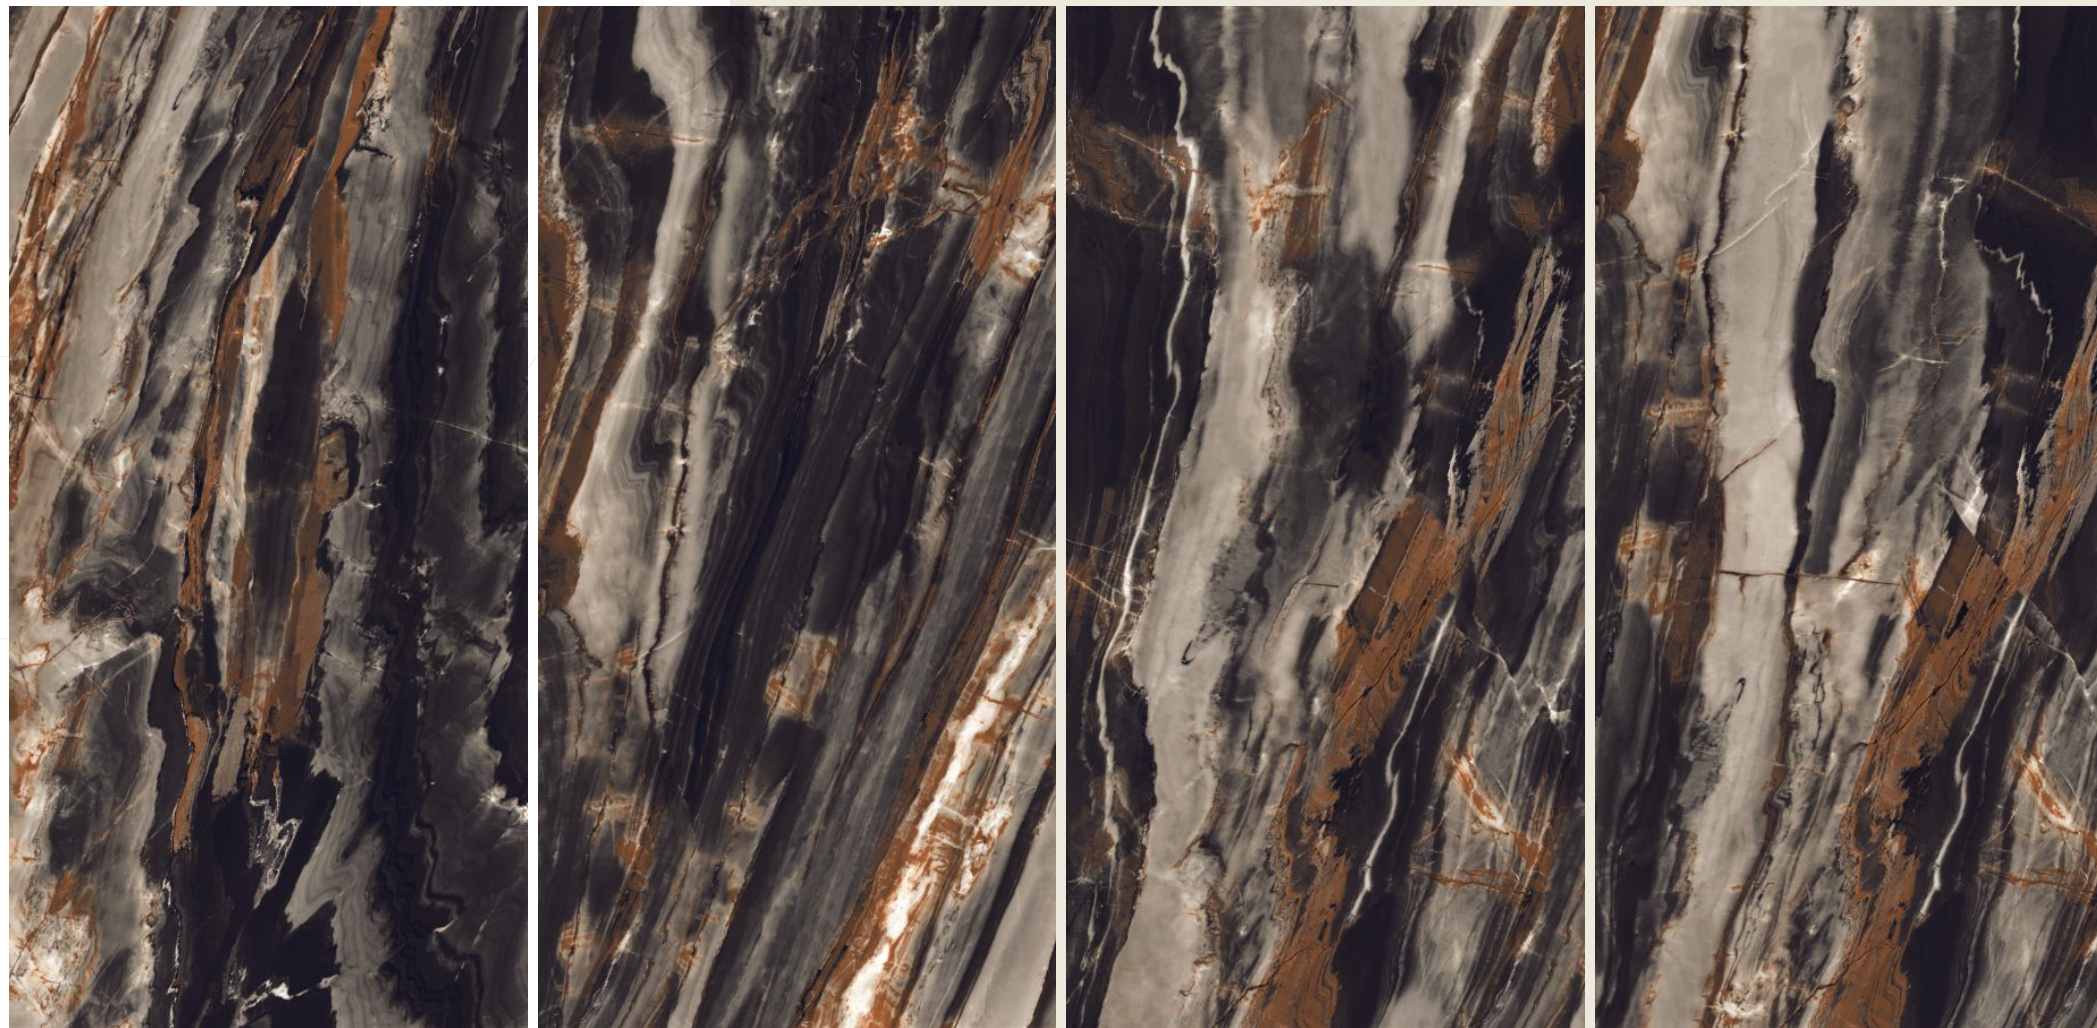

ELEVEN Tiles

Where Style Meets The Future

high
glossy
600 X 1200MM

TRIXXON BLACK
HI-GLOSSY (Polished)

DIGITAL **GLAZED** VITRIFIES TILES