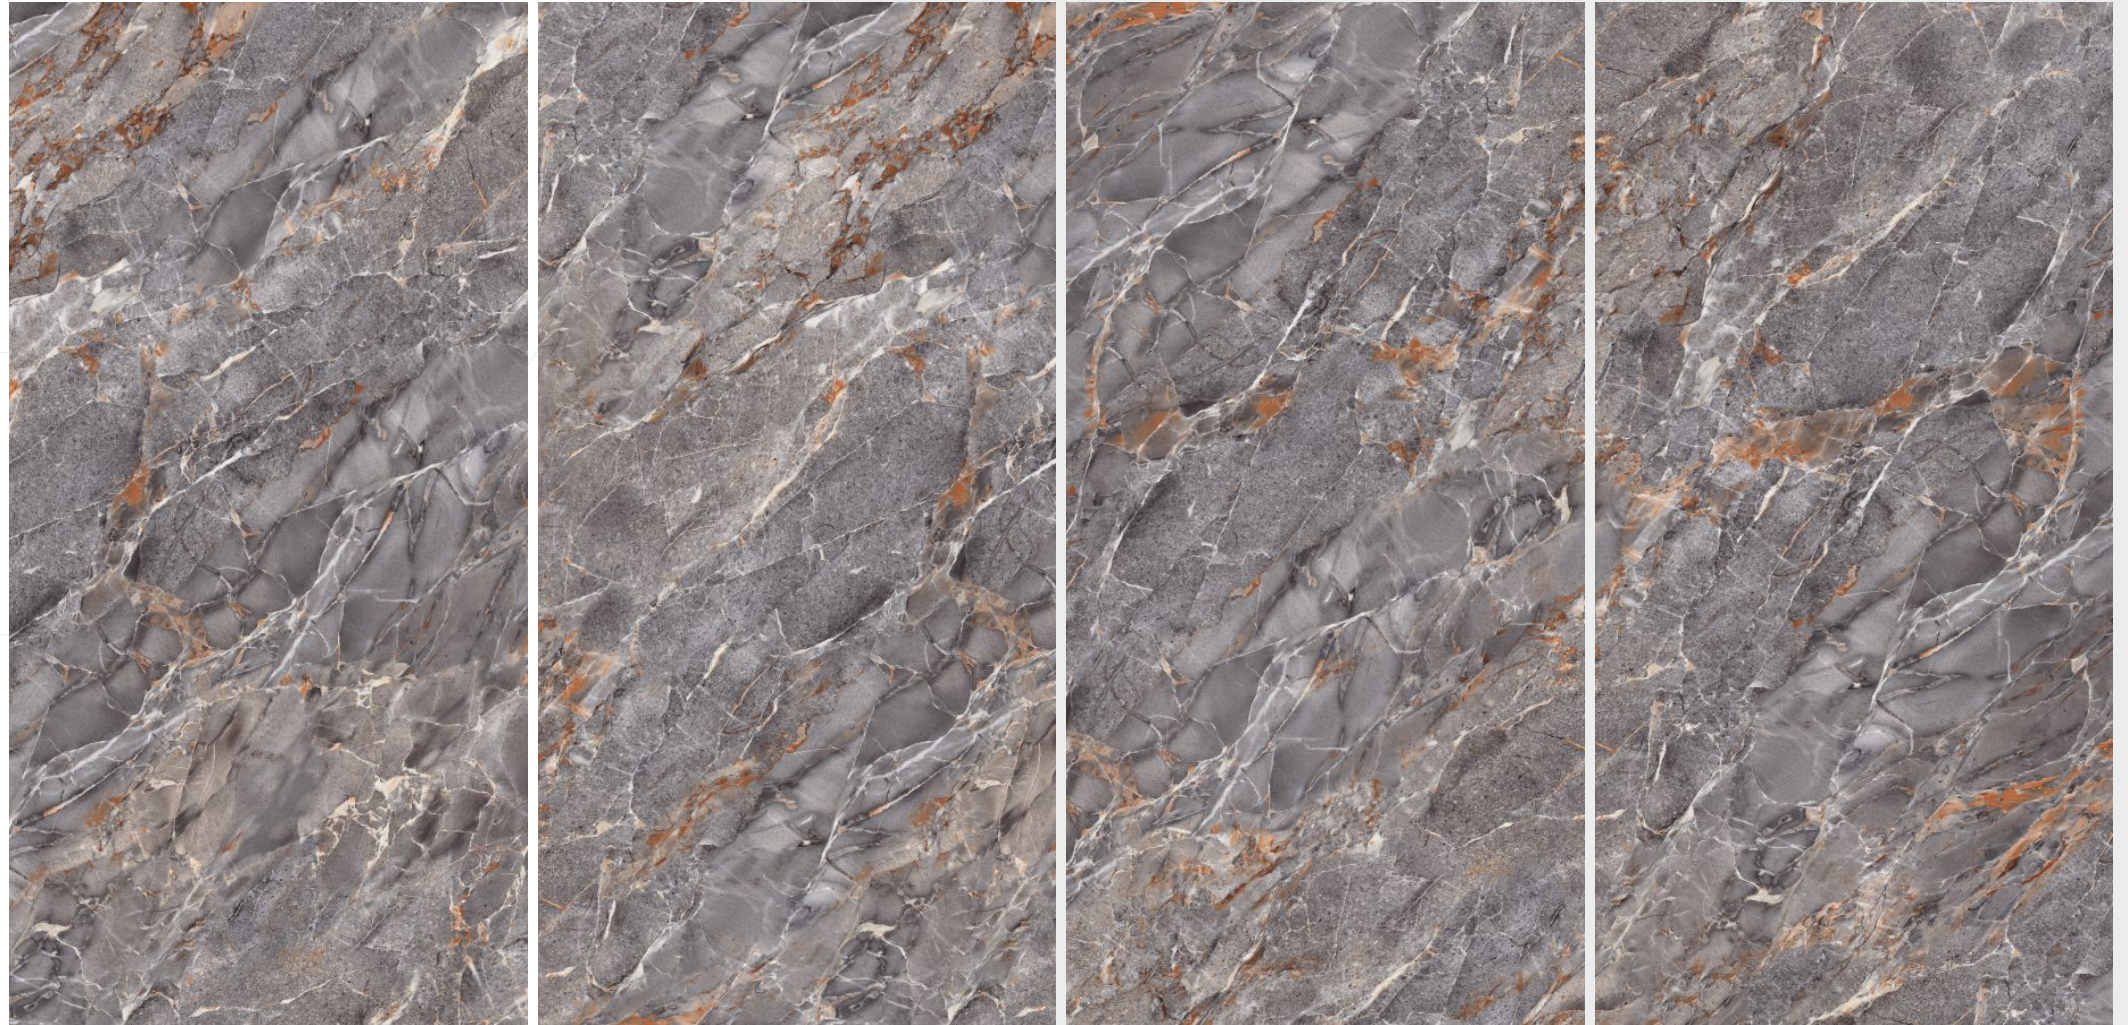

ELEVEN Tiles

Where Style Meets The Future

high
glossy
600 X 1200MM

ADONIS GREY
HI-GLOSSY (Polished)

DIGITAL **GLAZED** VITRIFIES TILES