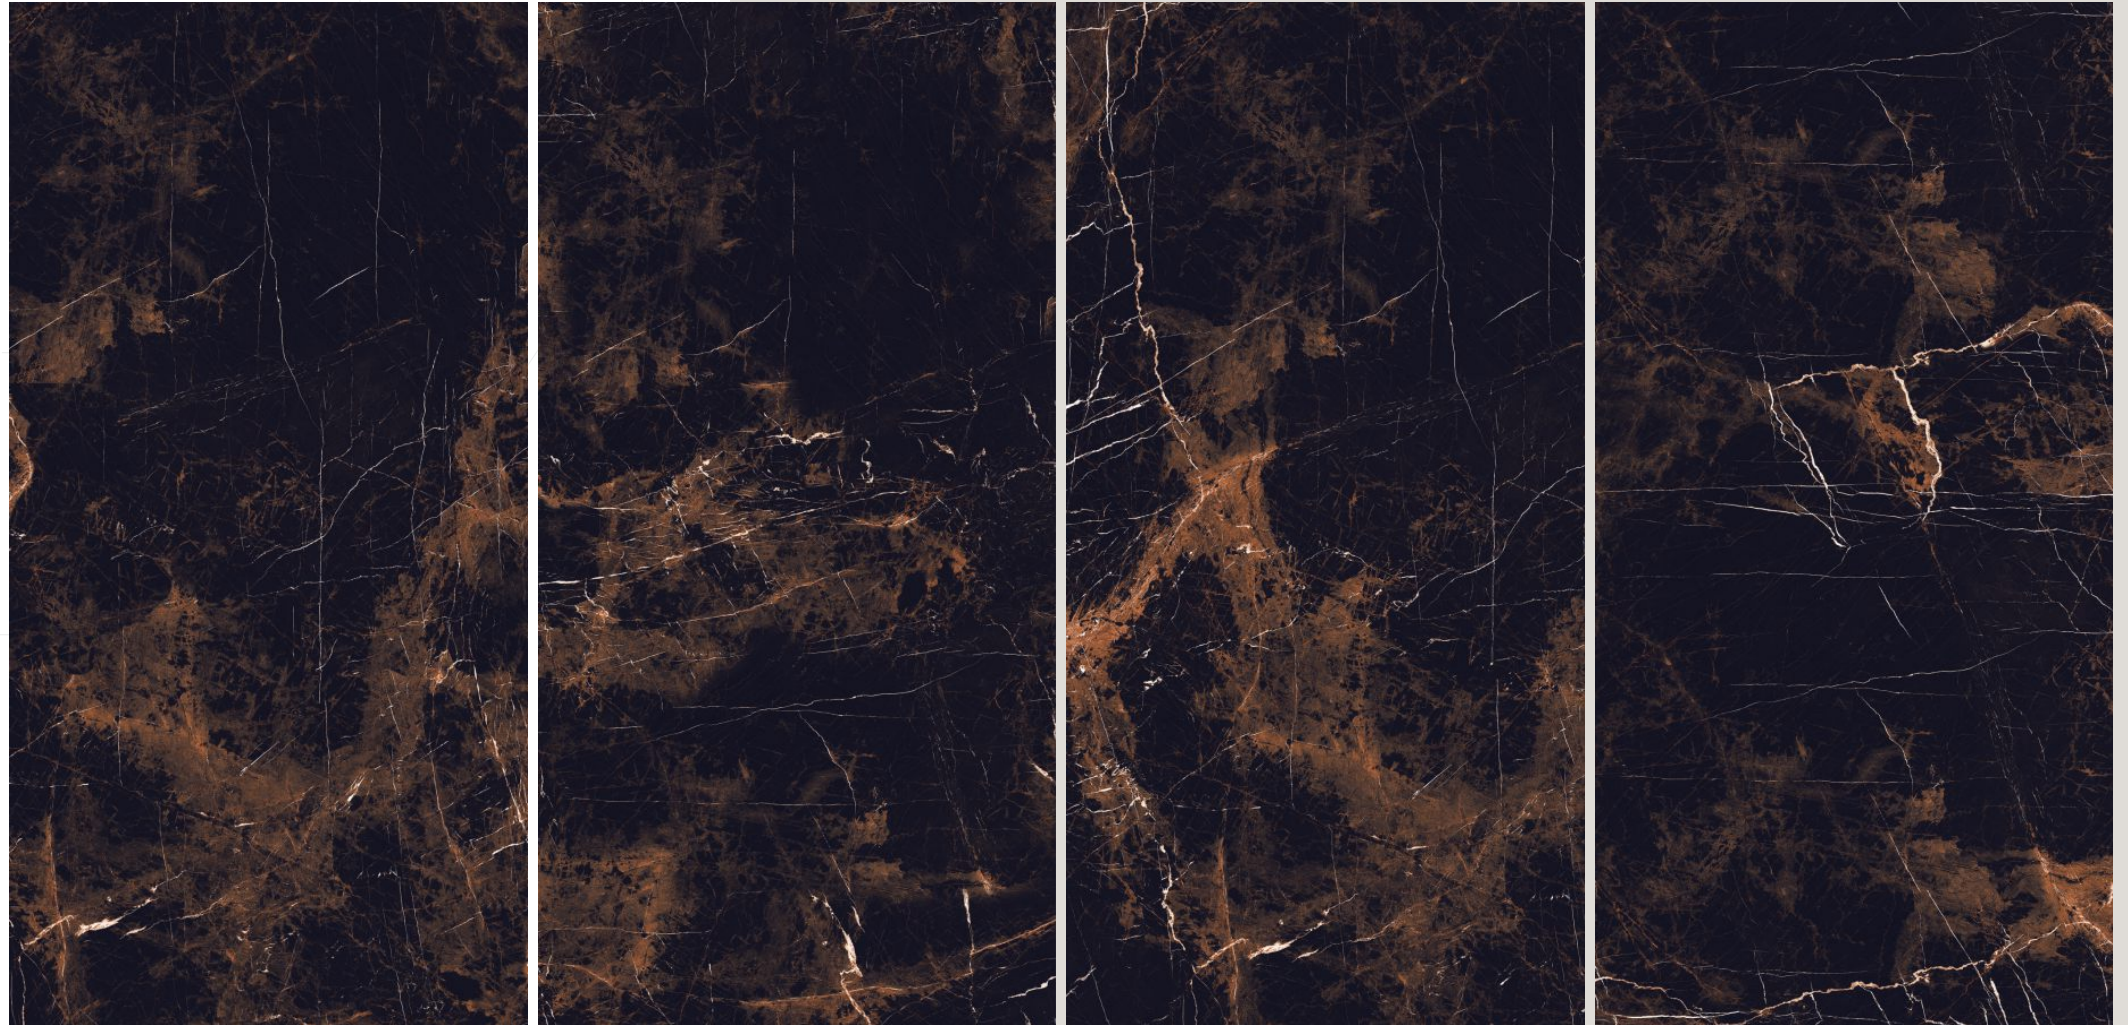

ELEVEN Tiles

Where Style Meets The Future

high
glossy
600 X 1200MM

LUCIDO NERO
HI-GLOSSY (Polished)

DIGITAL **GLAZED** VITRIFIES TILES