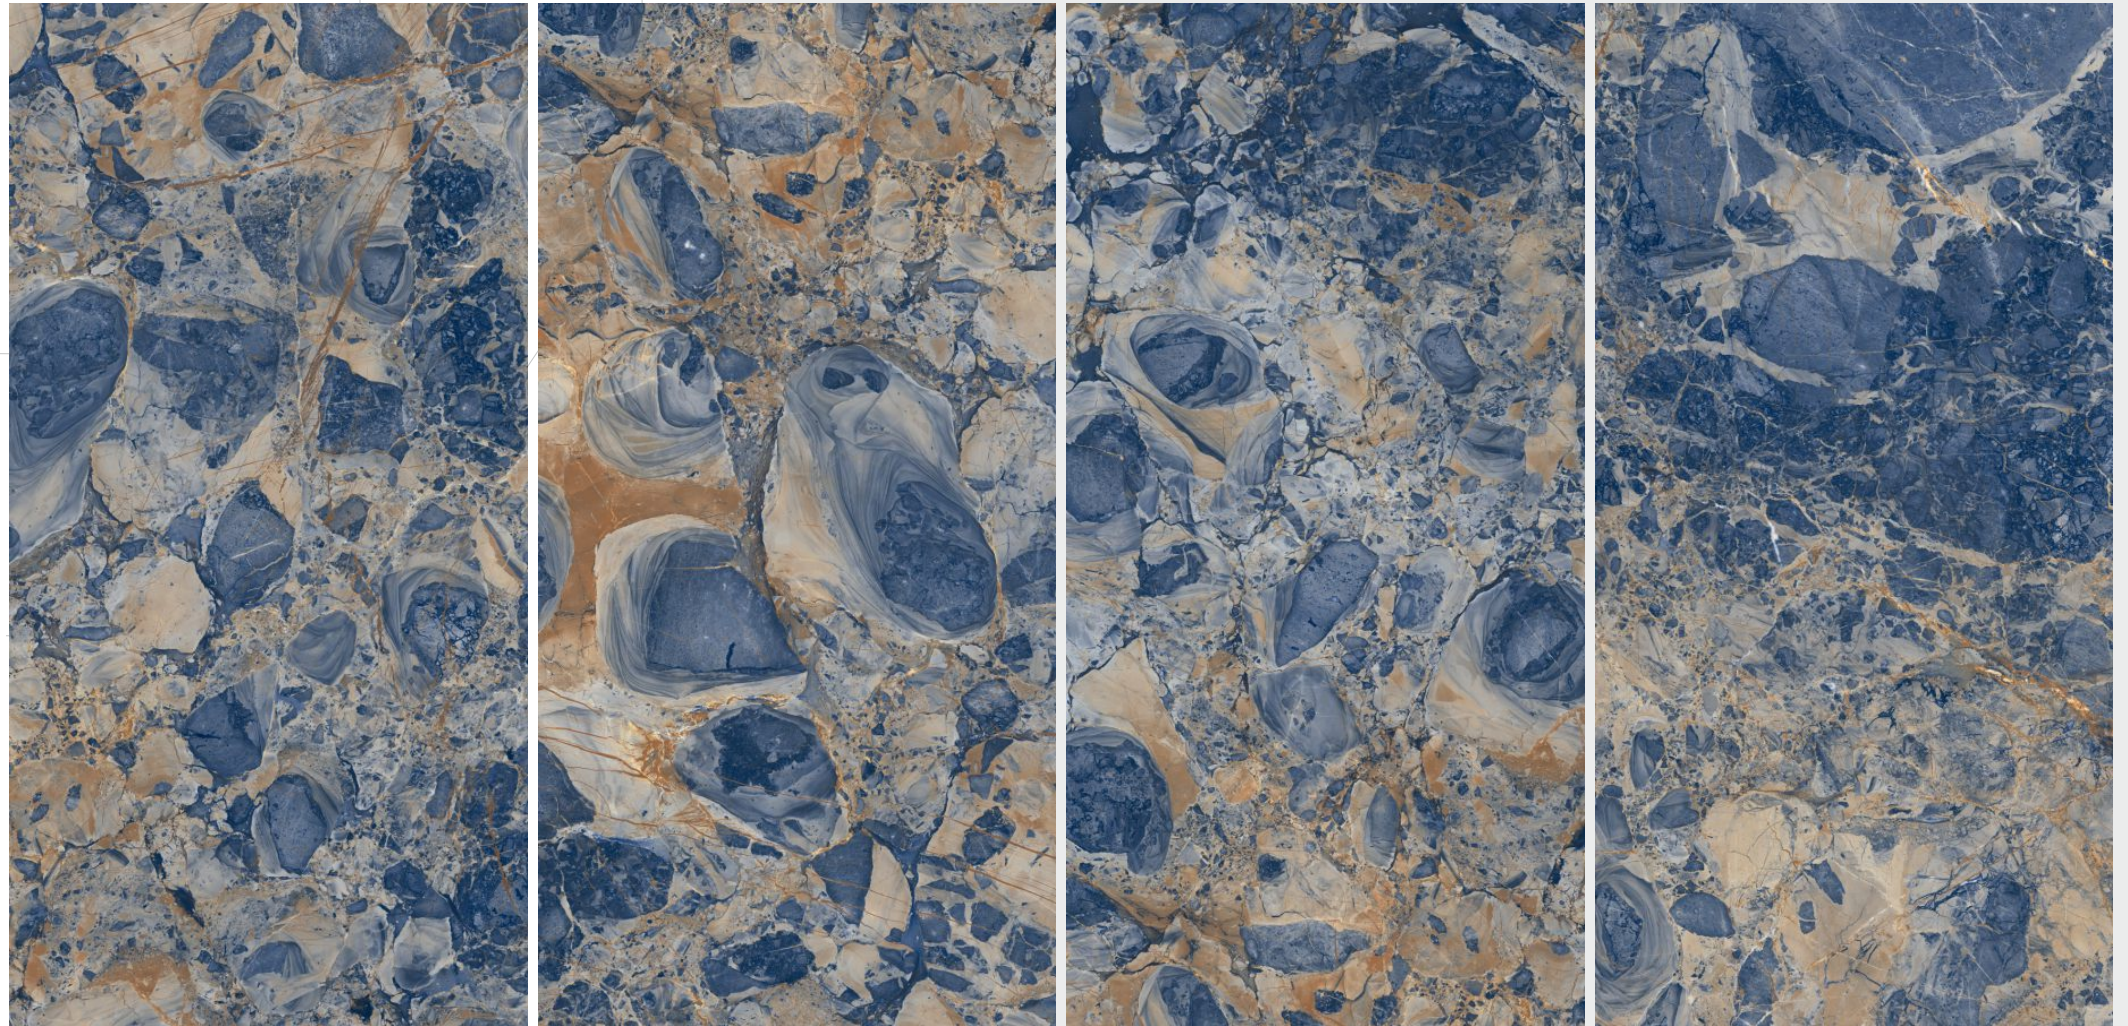

ELEVEN Tiles

Where Style Meets The Future

high
glossy
600 X 1200MM

CORSECA AZUL
HI-GLOSSY (Polished)

DIGITAL **GLAZED** VITRIFIES TILES