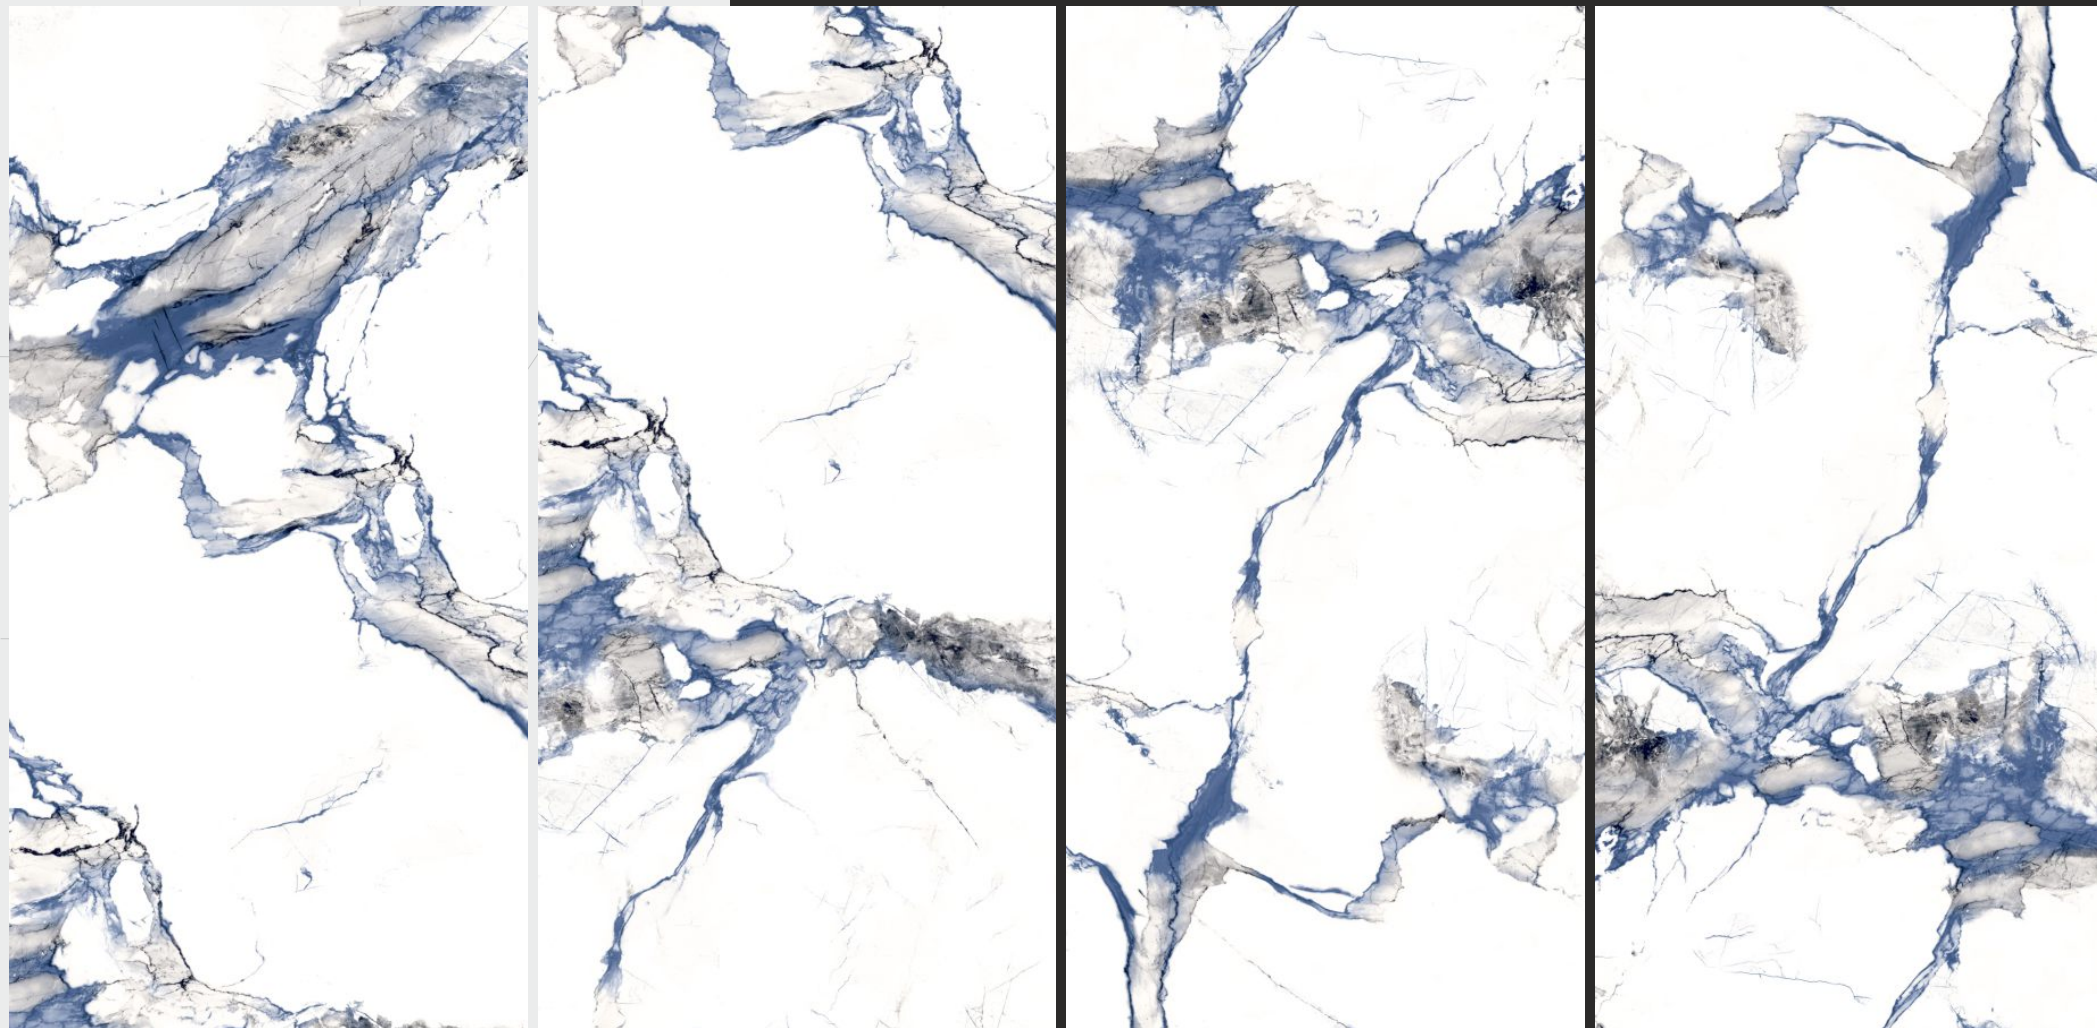

ELEVEN Tiles

Where Style Meets The Future

high
glossy
600 X 1200MM

BLUE MAGICAL STATURIO

HI-GLOSSY (Polished)

DIGITAL GLAZED VITRIFIES TILES