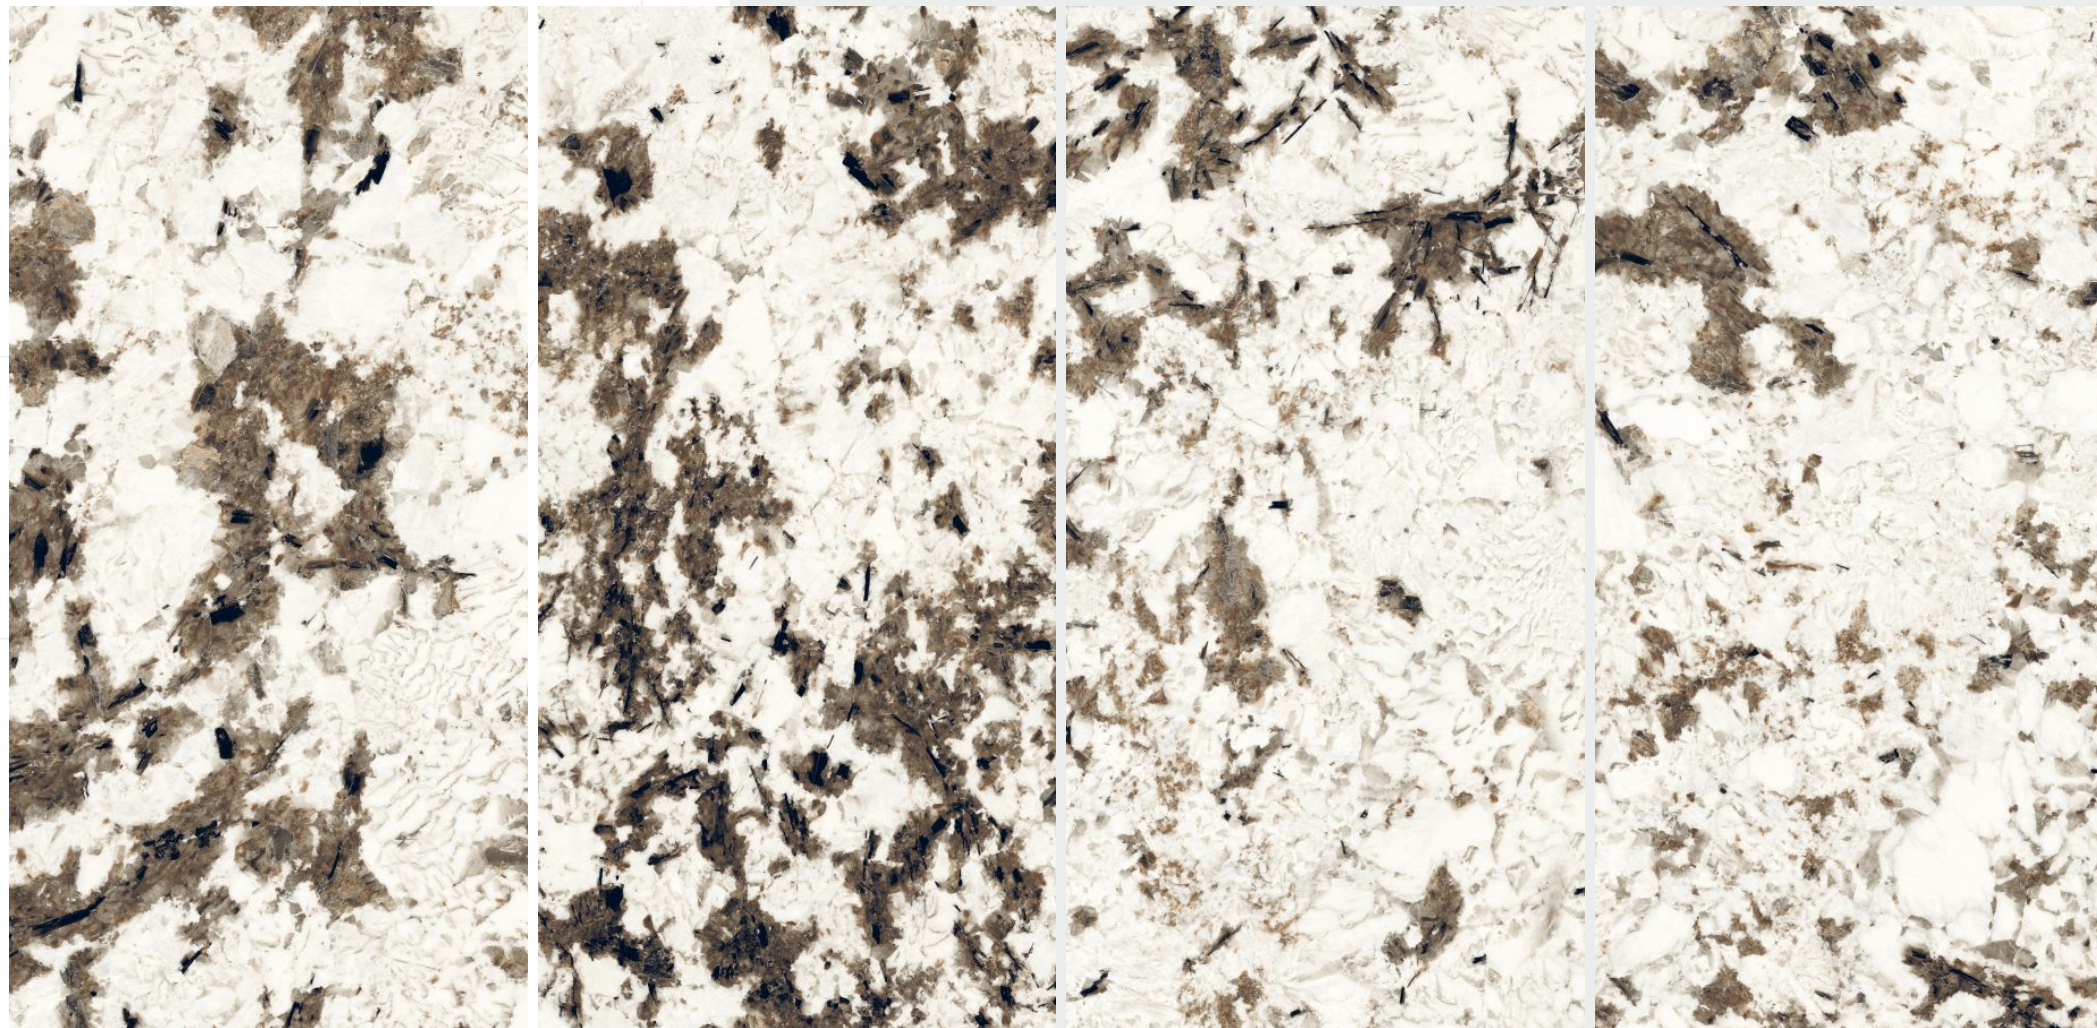

ELEVEN Tiles

Where Style Meets The Future

high
glossy
600 X 1200MM

HI-GLOSSY (Polished)
ALASCA CREMA

DIGITAL GLAZED VITRIFIES TILES