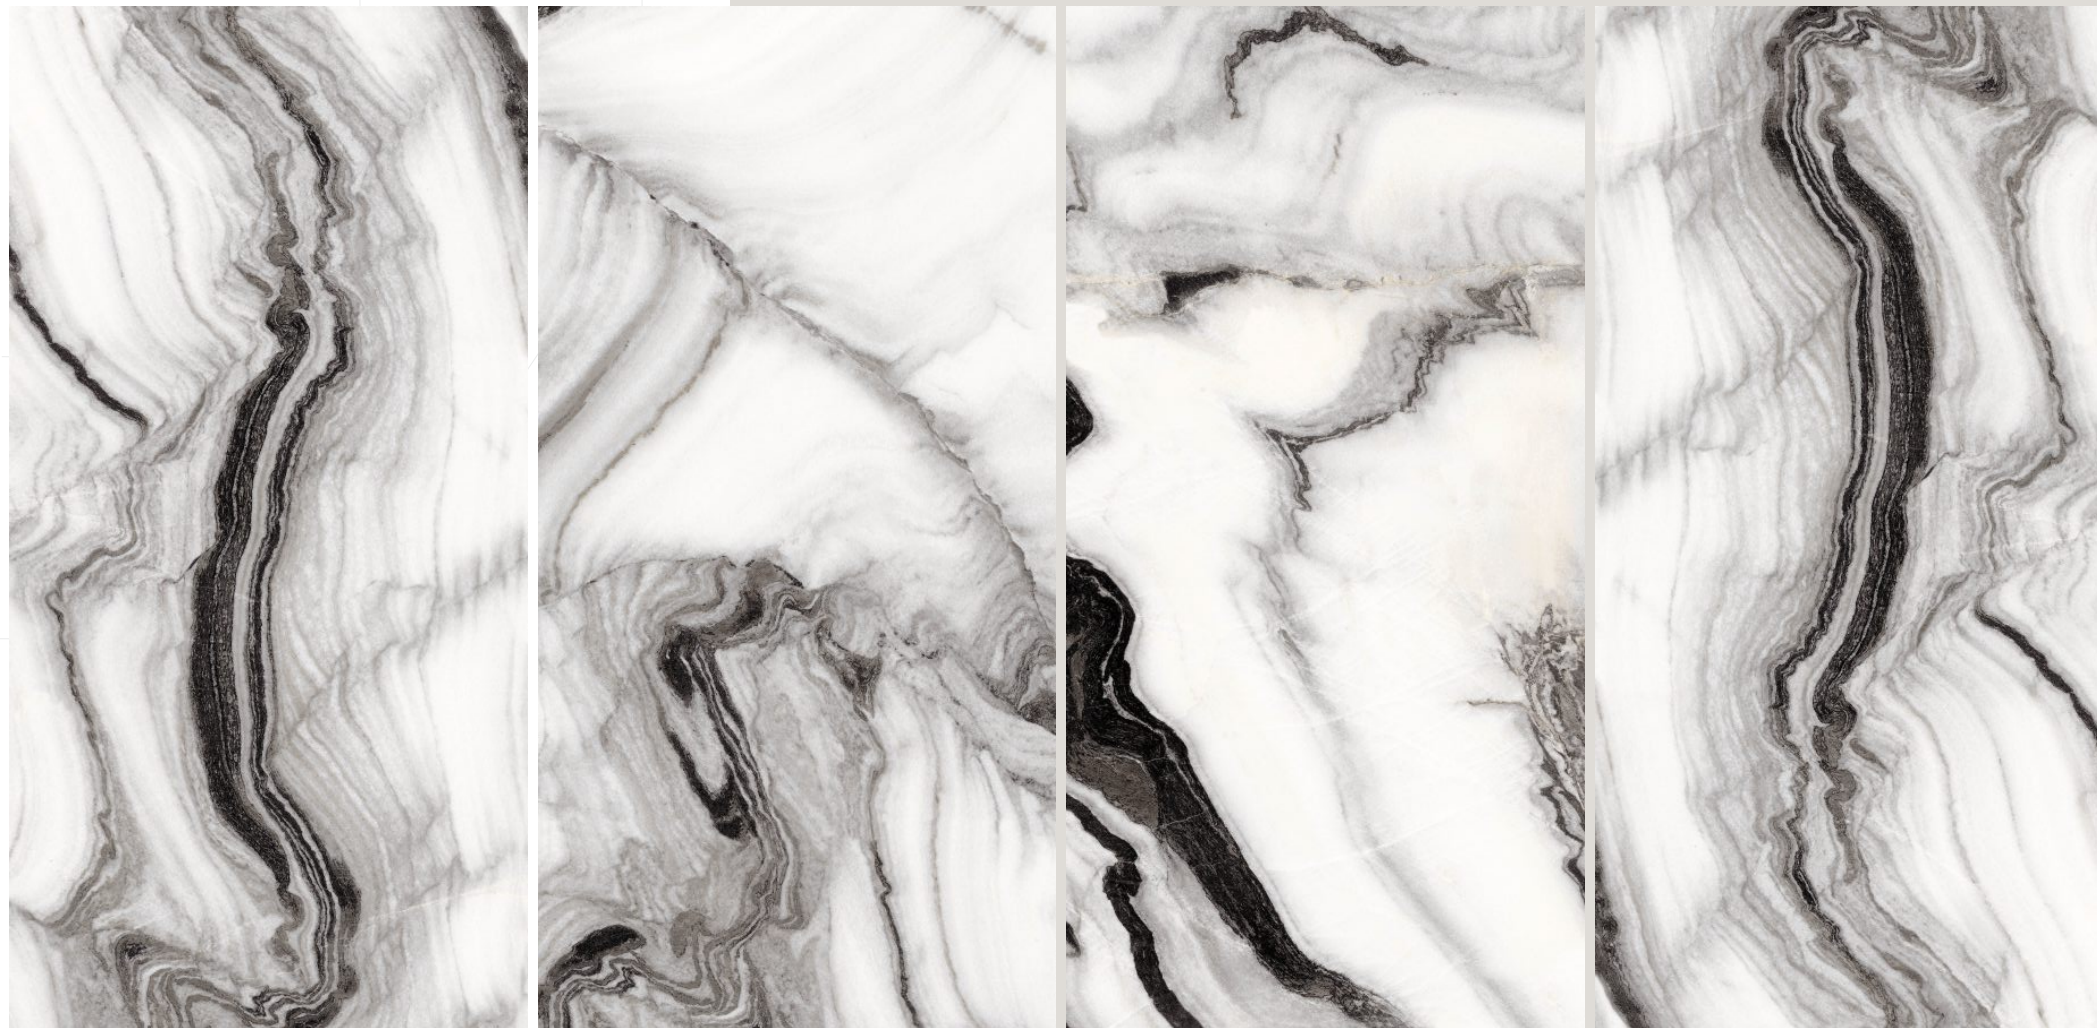

ELEVEN Tiles

Where Style Meets The Future

high
glossy
600 X 1200MM

HI-GLOSSY (Polished)
LUNI WHITE

DIGITAL GLAZED VITRIFIES TILES