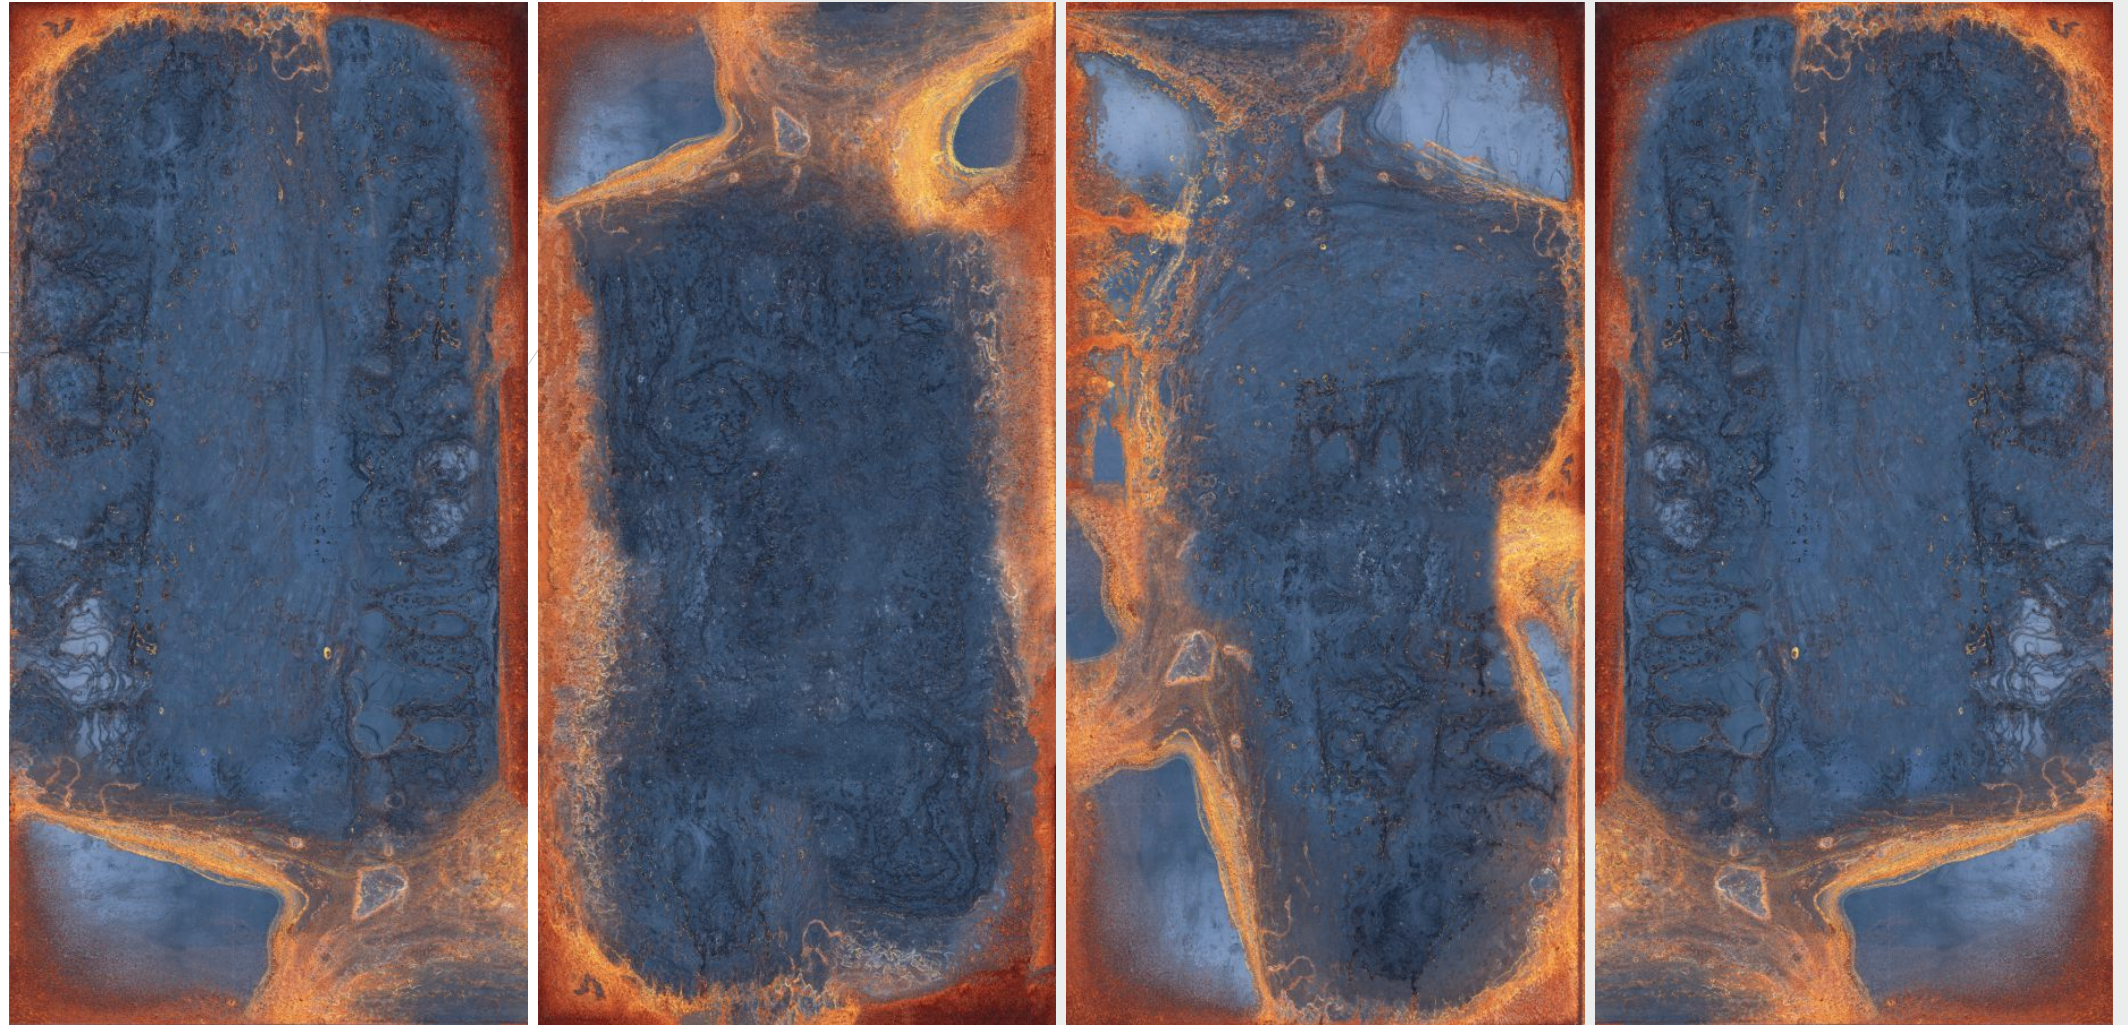

ELEVEN Tiles

Where Style Meets The Future

high
glossy
600 X 1200MM

BELLINI BLUE
HI-GLOSSY (Polished)

DIGITAL **GLAZED** VITRIFIES TILES