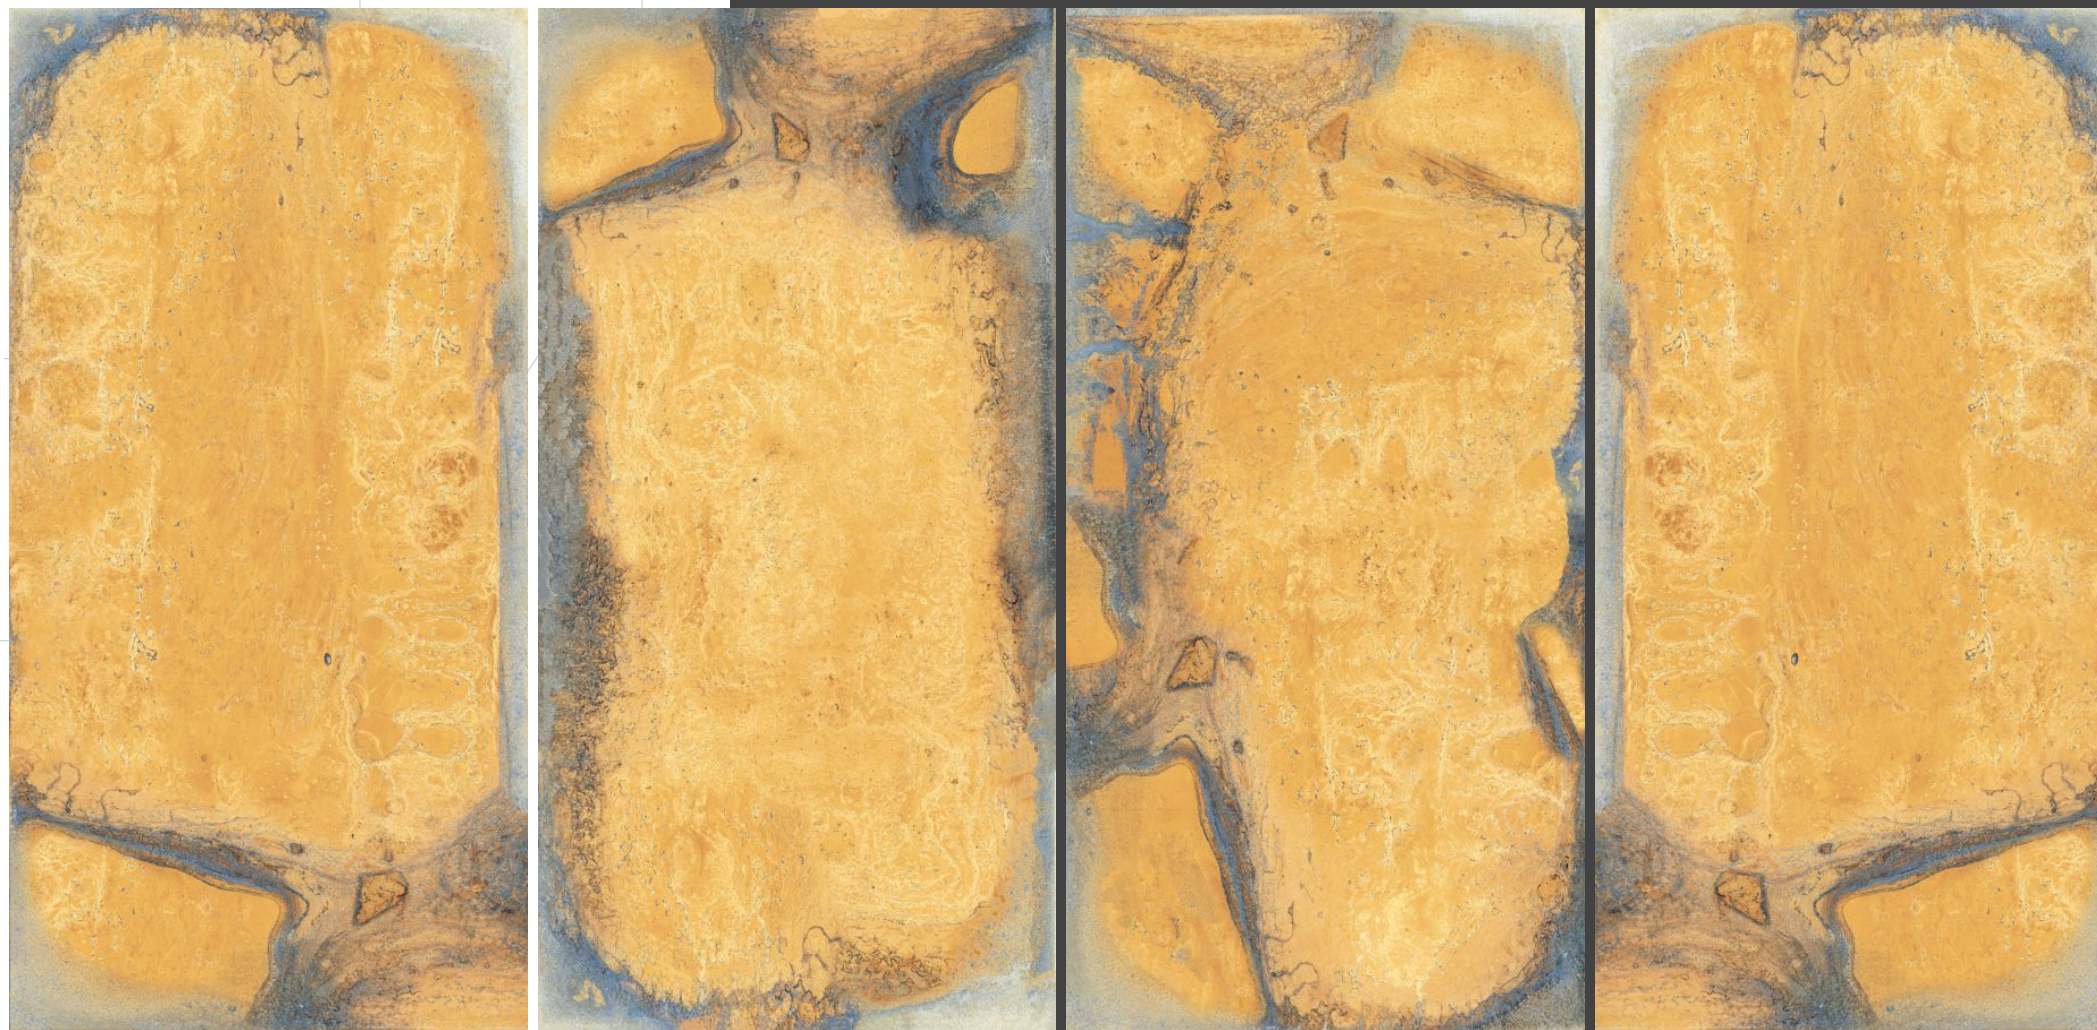

ELEVEN Tiles

Where Style Meets The Future

high
glossy
600 X 1200MM

BELLINI YELLOW
HI-GLOSSY (Polished)

DIGITAL GLAZED VITRIFIES TILES