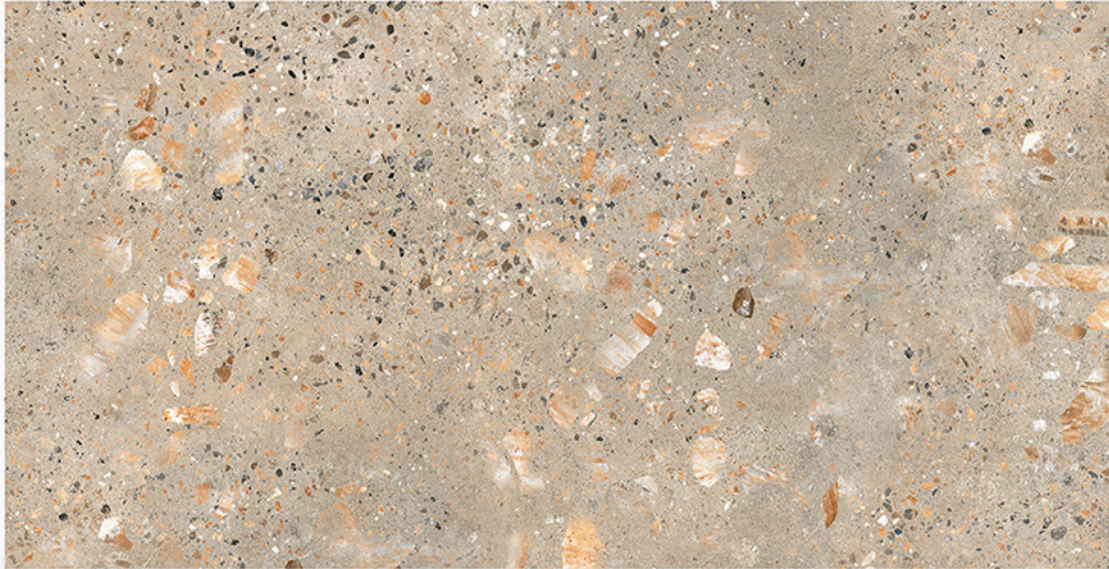

ELEVEN Tiles

Where Style Meets The Future

THIMBLE BEIGE

600X1200mm GVT/PGVT

Finish: Carving