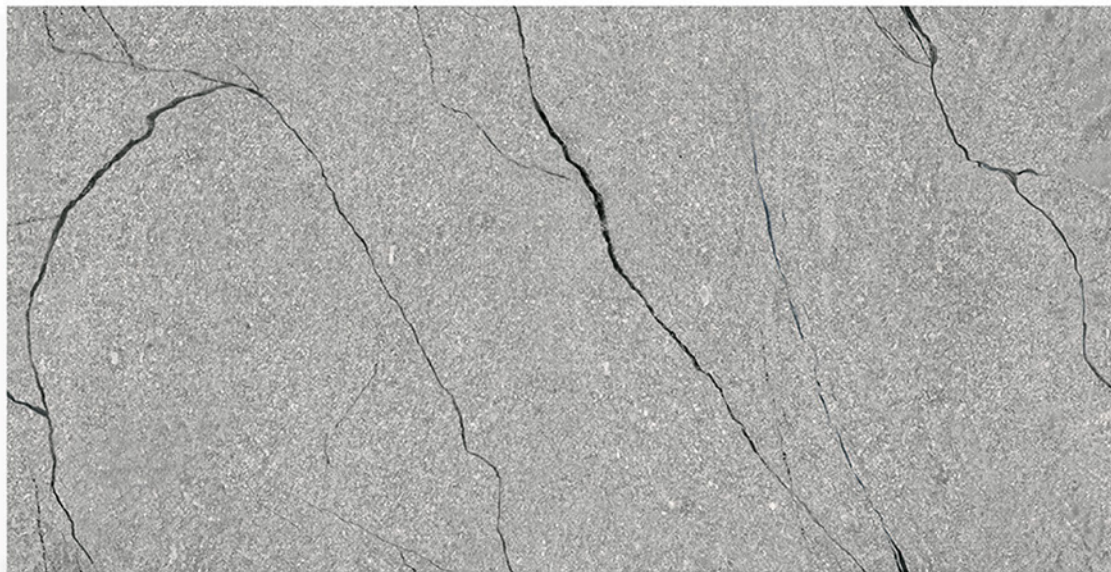

ELEVEN Tiles

Where Style Meets The Future

ORBIT DARK GREY

600X1200mm GVT/PGVT

Finish: Carving