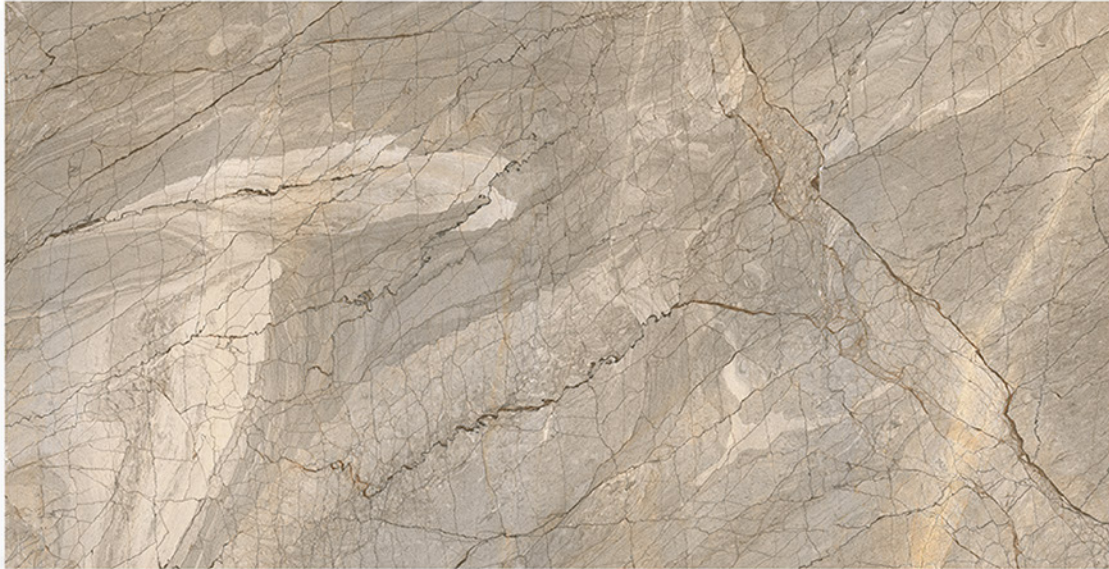

ELEVEN Tiles

Where Style Meets The Future

GLACIER DUNE

600X1200mm GVT/PGVT

Finish: Carving