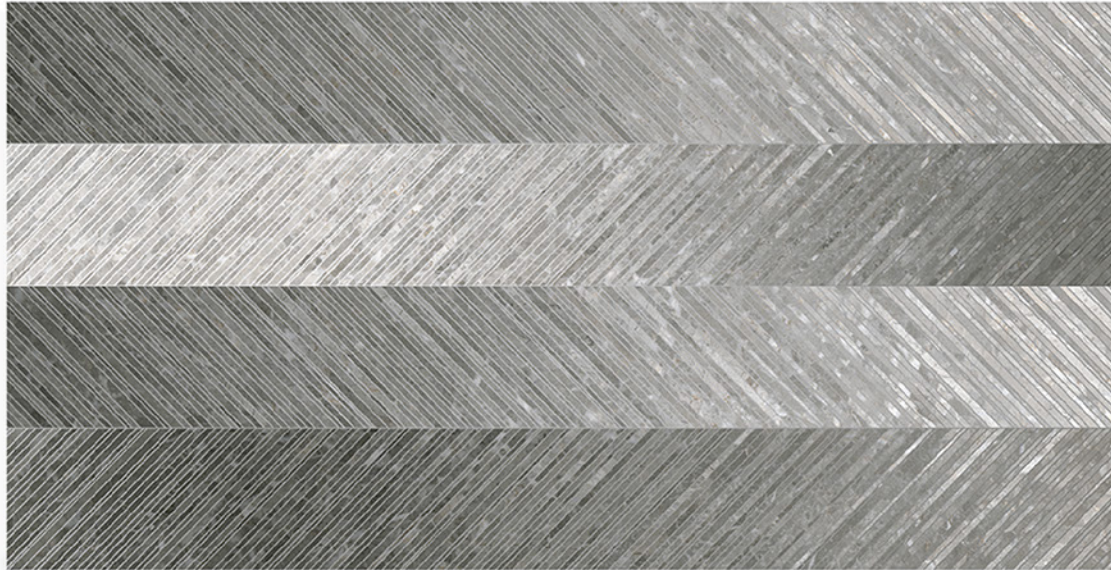

ELEVEN Tiles

Where Style Meets The Future

TRENCH DARK

600X1200mm GVT/PGVT

Finish: Carving