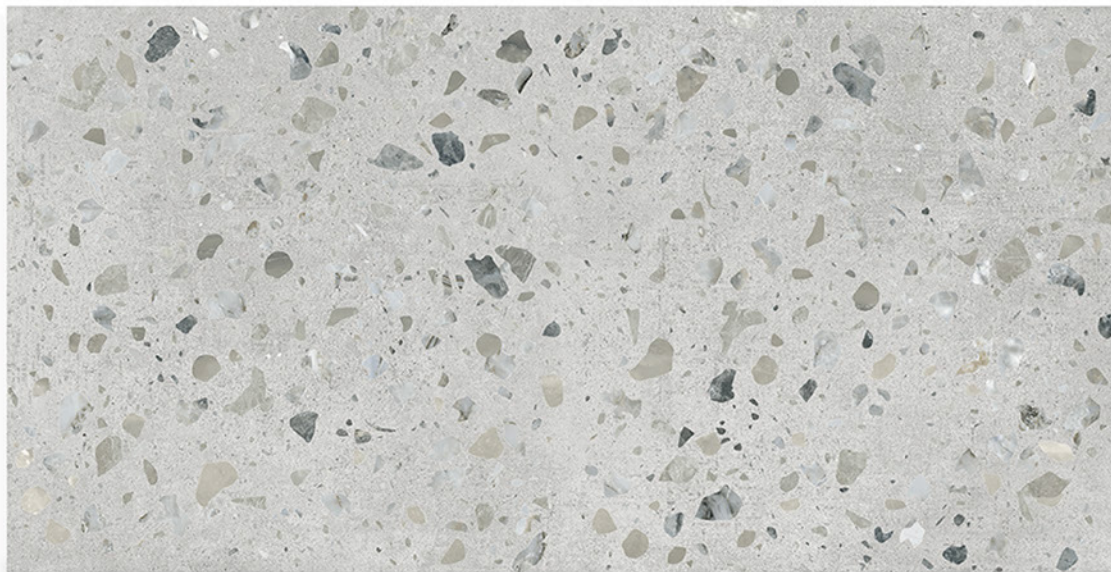

ELEVEN Tiles

Where Style Meets The Future

SLATSTONE GREY

600X1200mm GVT/PGVT

Finish: Carving