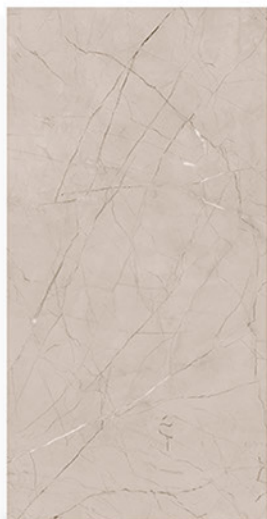

# ELEVEN Tiles

Where Style Meets The Future

**MONO CHOCO LT**

600X1200mm GVT/PGVT

Finish: Carving