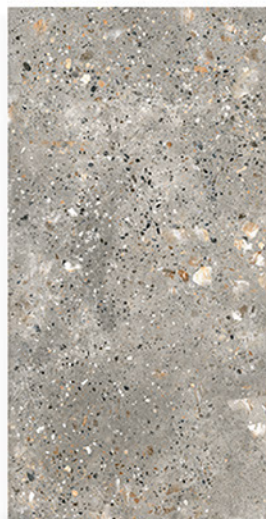

# ELEVEN Tiles

Where Style Meets The Future

**THIMBLE GREY**

600X1200mm GVT/PGVT

Finish: Carving