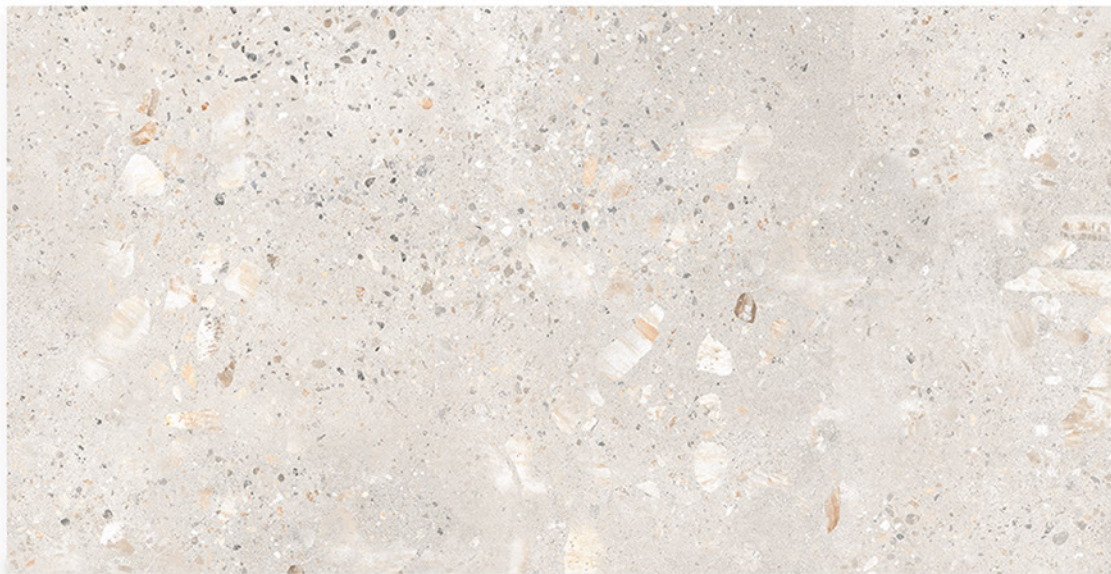

ELEVEN Tiles

Where Style Meets The Future

THIMBLE BIANCO

600X1200mm GVT/PGVT

Finish: Carving