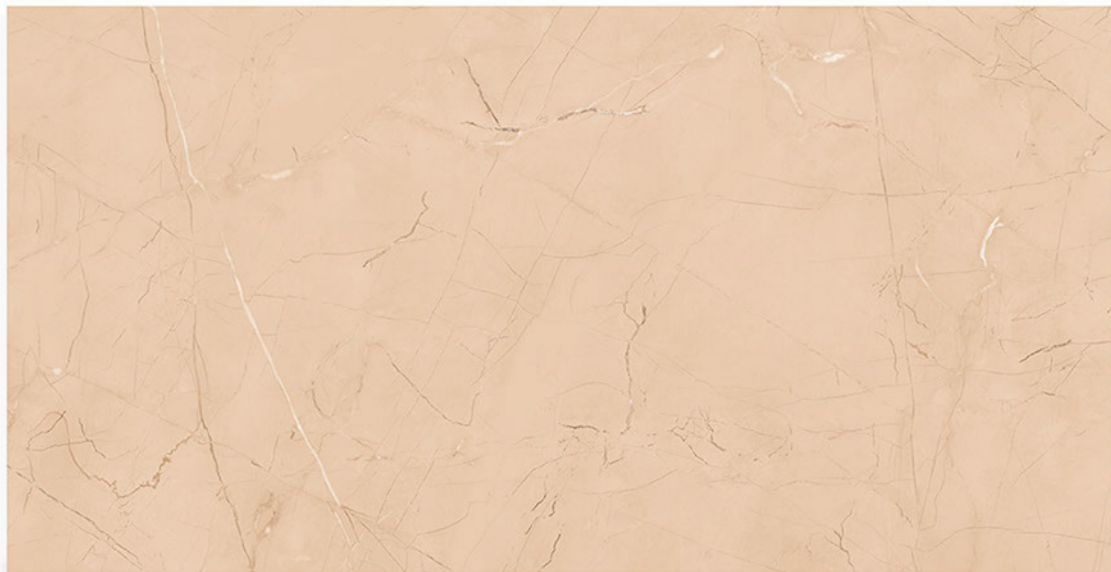

ELEVEN Tiles

Where Style Meets The Future

MONO BROWN LT

600X1200mm GVT/PGVT

Finish: Carving