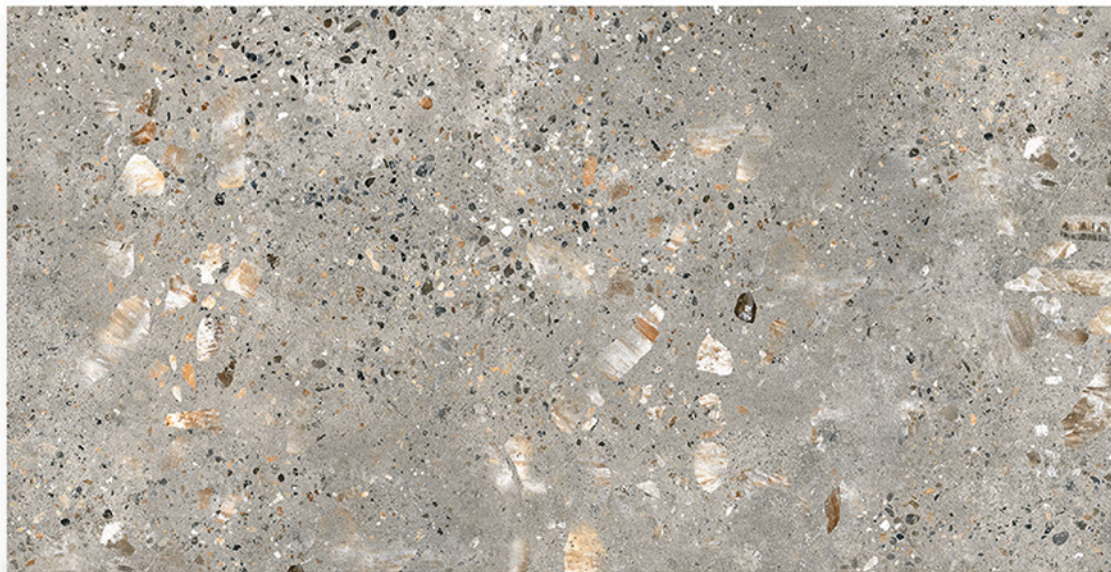

ELEVEN Tiles

Where Style Meets The Future

THIMBLE GREY

600X1200mm GVT/PGVT

Finish: Carving