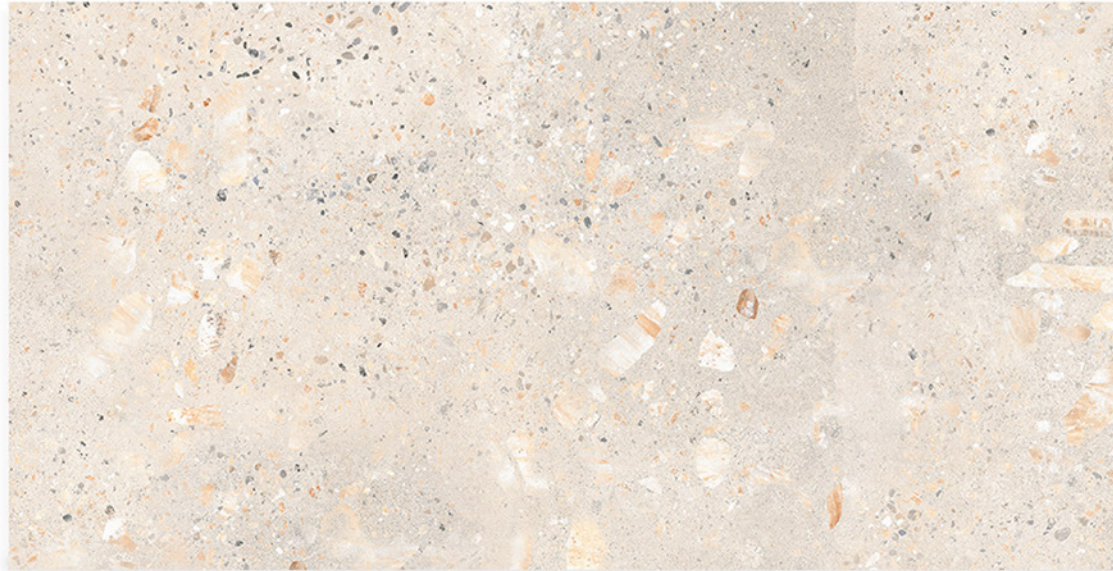

ELEVEN Tiles

Where Style Meets The Future

THIMBLE CREMA

600X1200mm GVT/PGVT

Finish: Carving