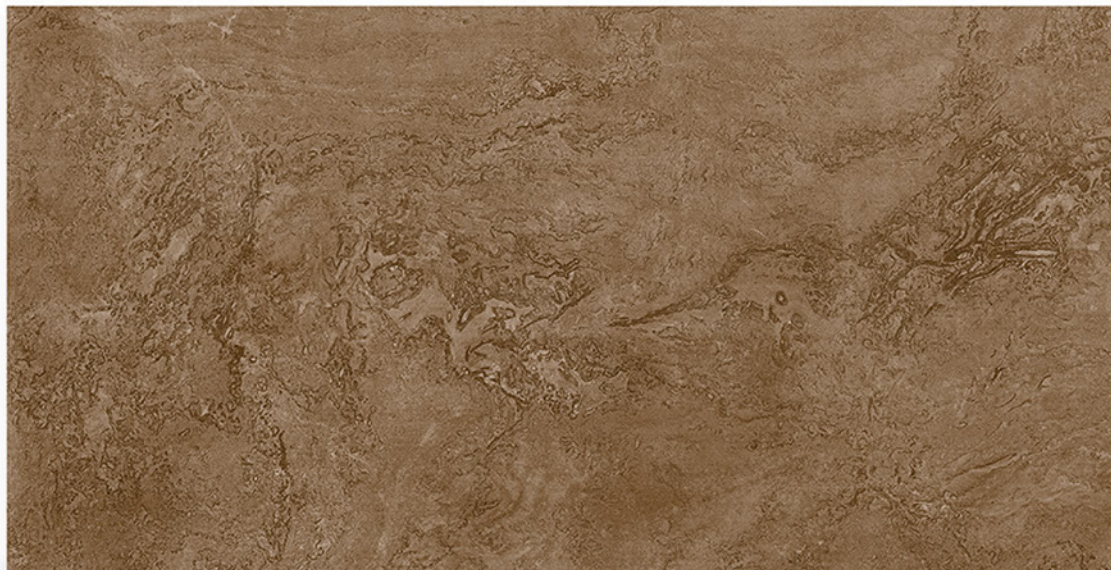

ELEVEN Tiles

Where Style Meets The Future

ROYALISH CHOCCO

600X1200mm GVT/PGVT

Finish: Carving