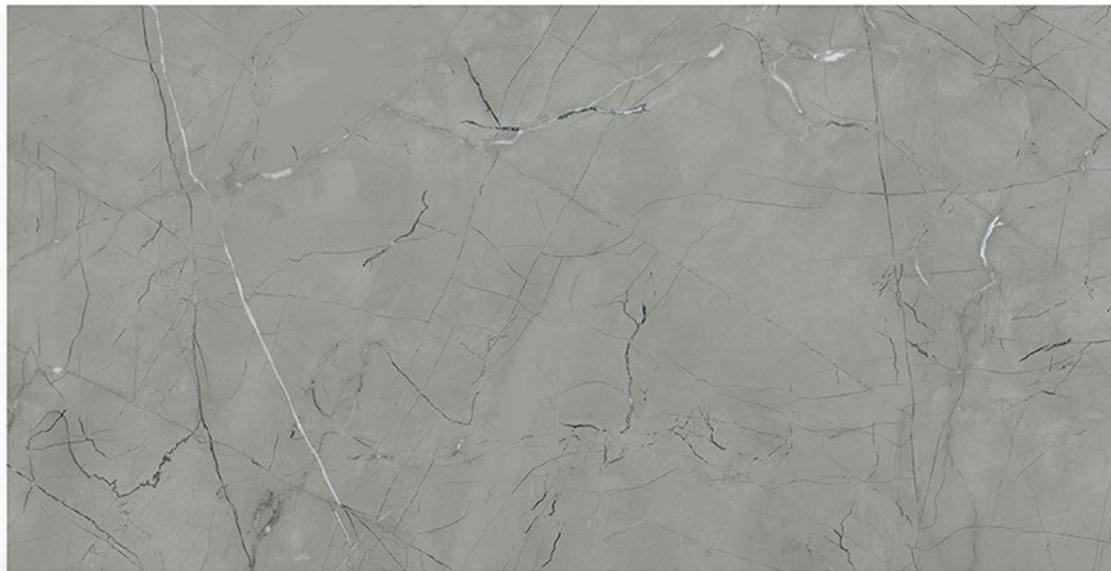

ELEVEN Tiles

Where Style Meets The Future

MONO MINT

600X1200mm GVT/PGVT

Finish: Carving