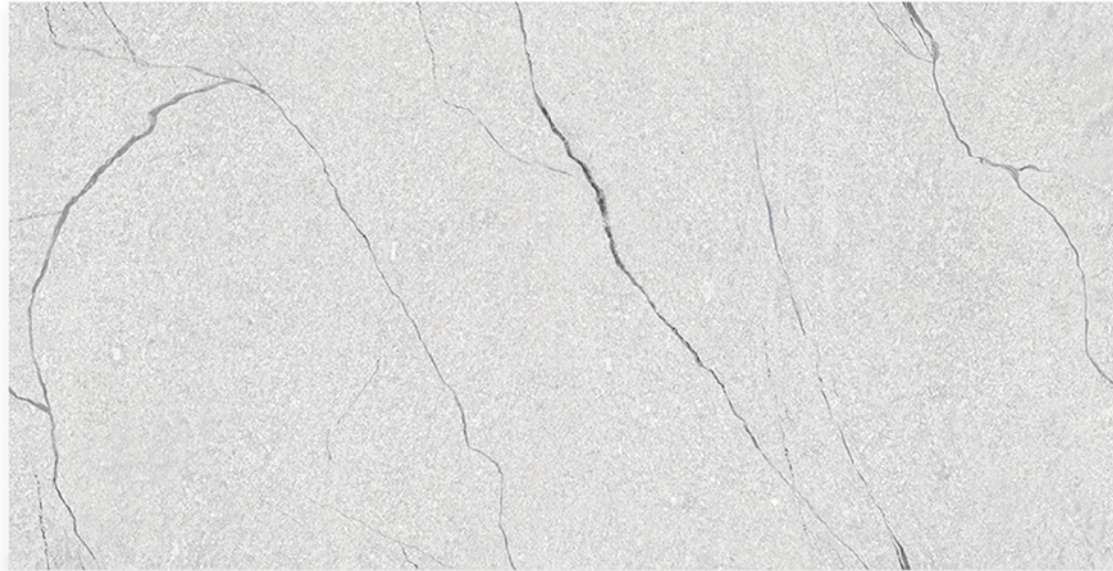

ELEVEN Tiles

Where Style Meets The Future

ORBIT GREY

600X1200mm GVT/PGVT

Finish: Carving