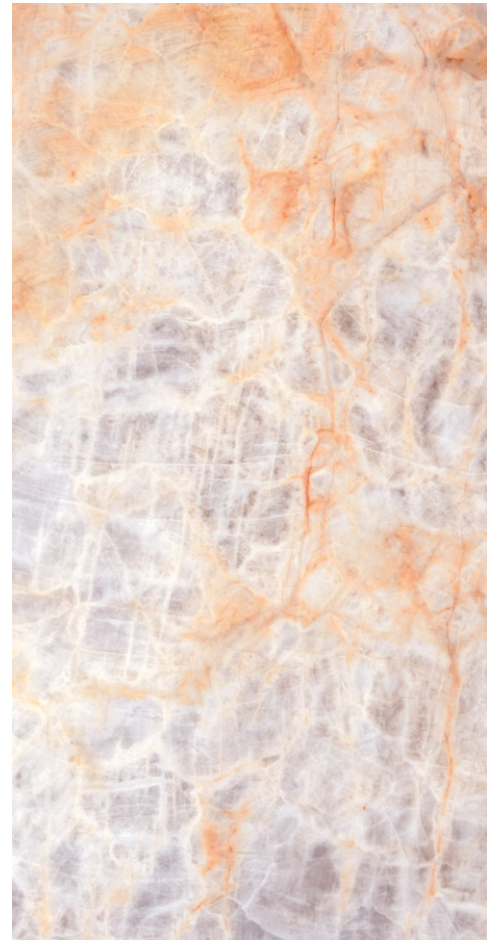

ELEVEN Tiles

Where Style Meets The Future

CODE
FINISH
SIZE

CRYSTAL ONYX PEARL
HI-GLOSSY (Polished)
600 x 1200mm

PIXEL