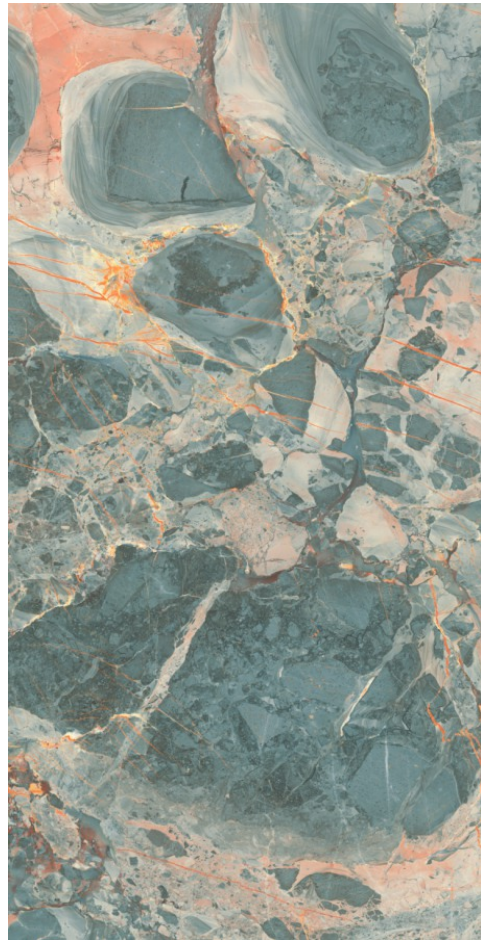

ELEVEN Tiles

Where Style Meets The Future

CODE
FINISH
SIZE

CORSECA AQUA
HI-GLOSSY (Polished)
600 x 1200mm

PIXEL