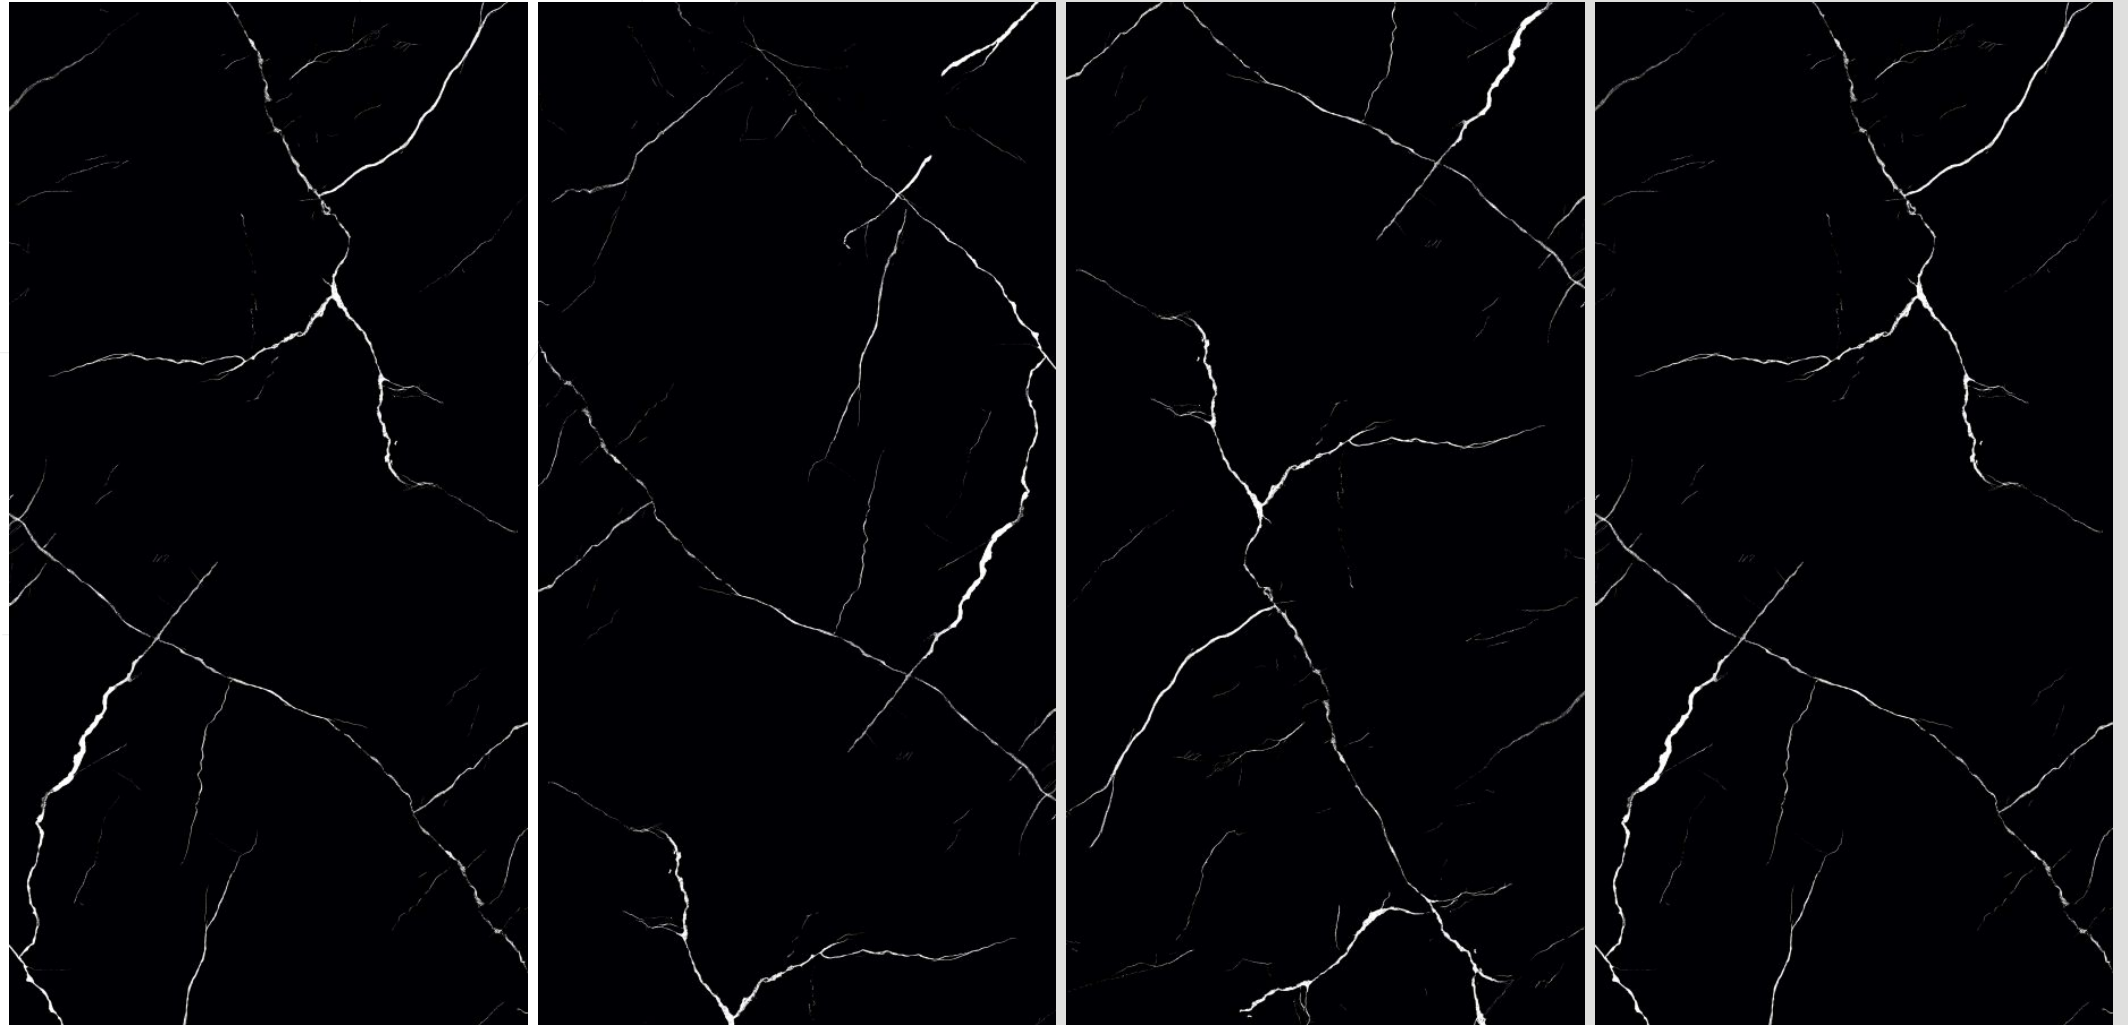

ELEVEN Tiles

Where Style Meets The Future

high
glossy
600 X 1200MM

HI-GLOSSY (Polished)
BLACK EDITION
FURY BLACK

DIGITAL GLAZED VITRIFIES TILES