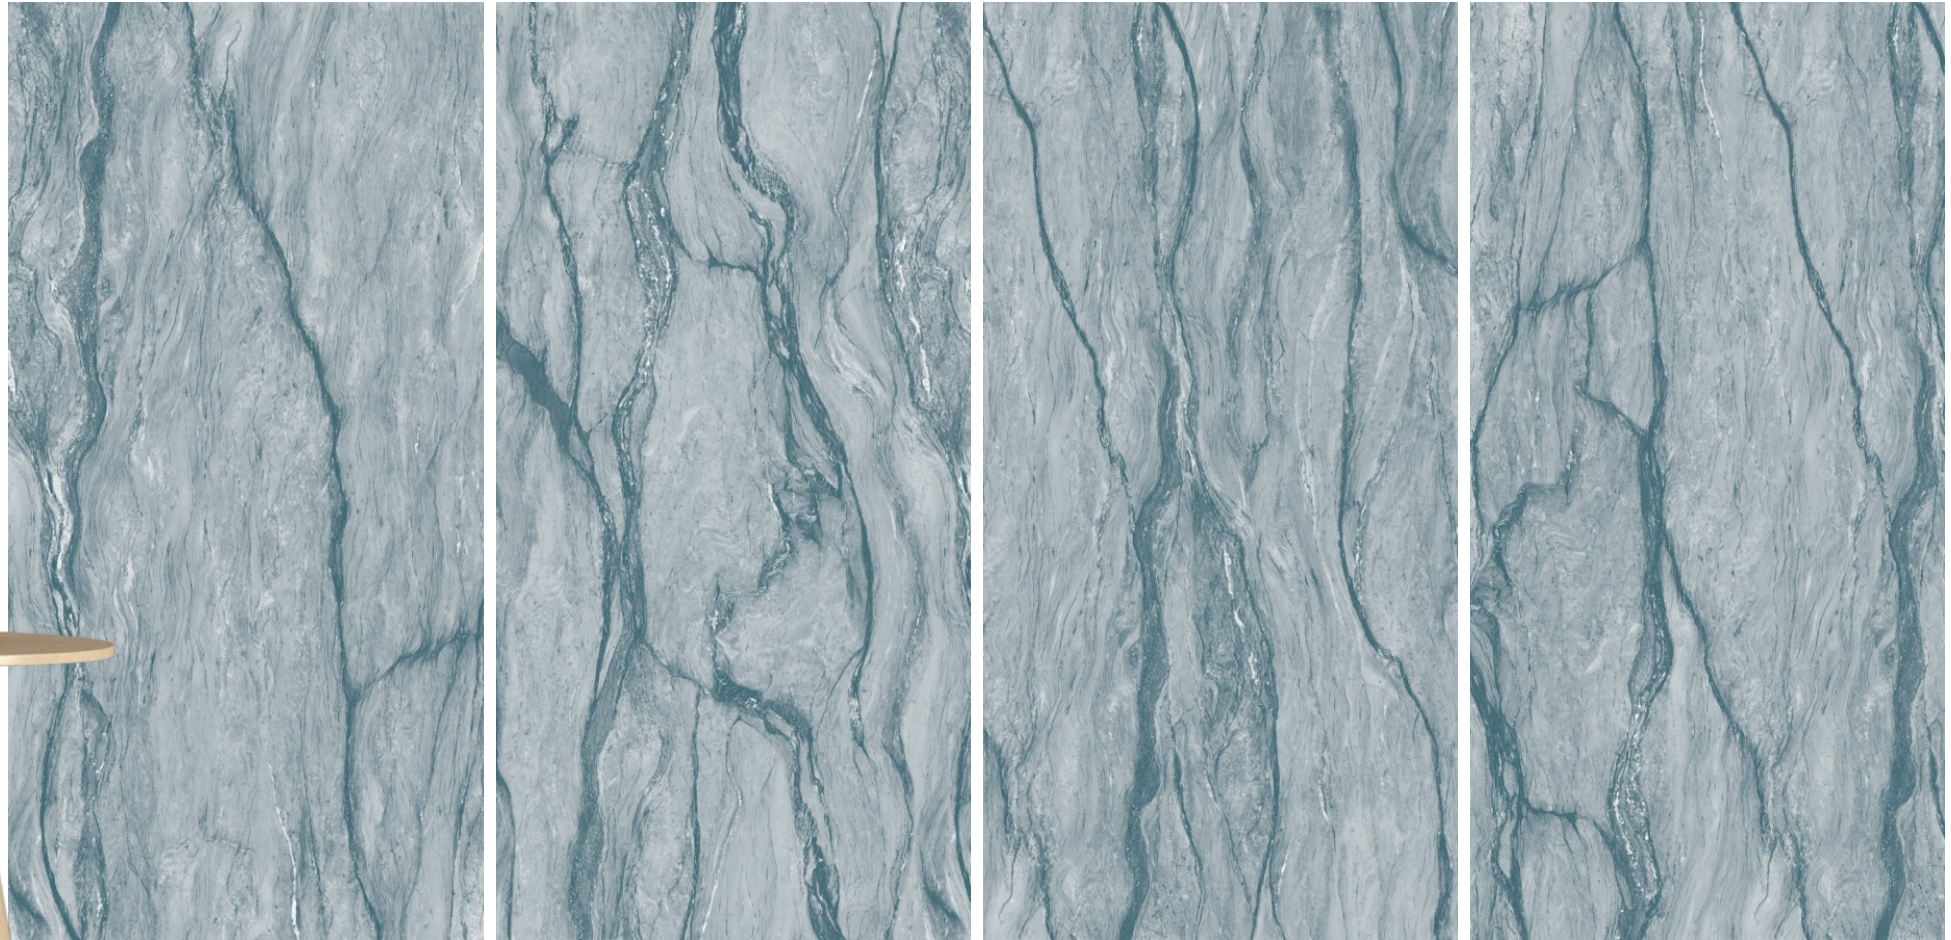

ELEVEN Tiles

Where Style Meets The Future

CODE
FINISH
SIZE

AMAZONITE AQUA
HI-GLOSSY (Polished)
600 x 1200mm

PIXEL