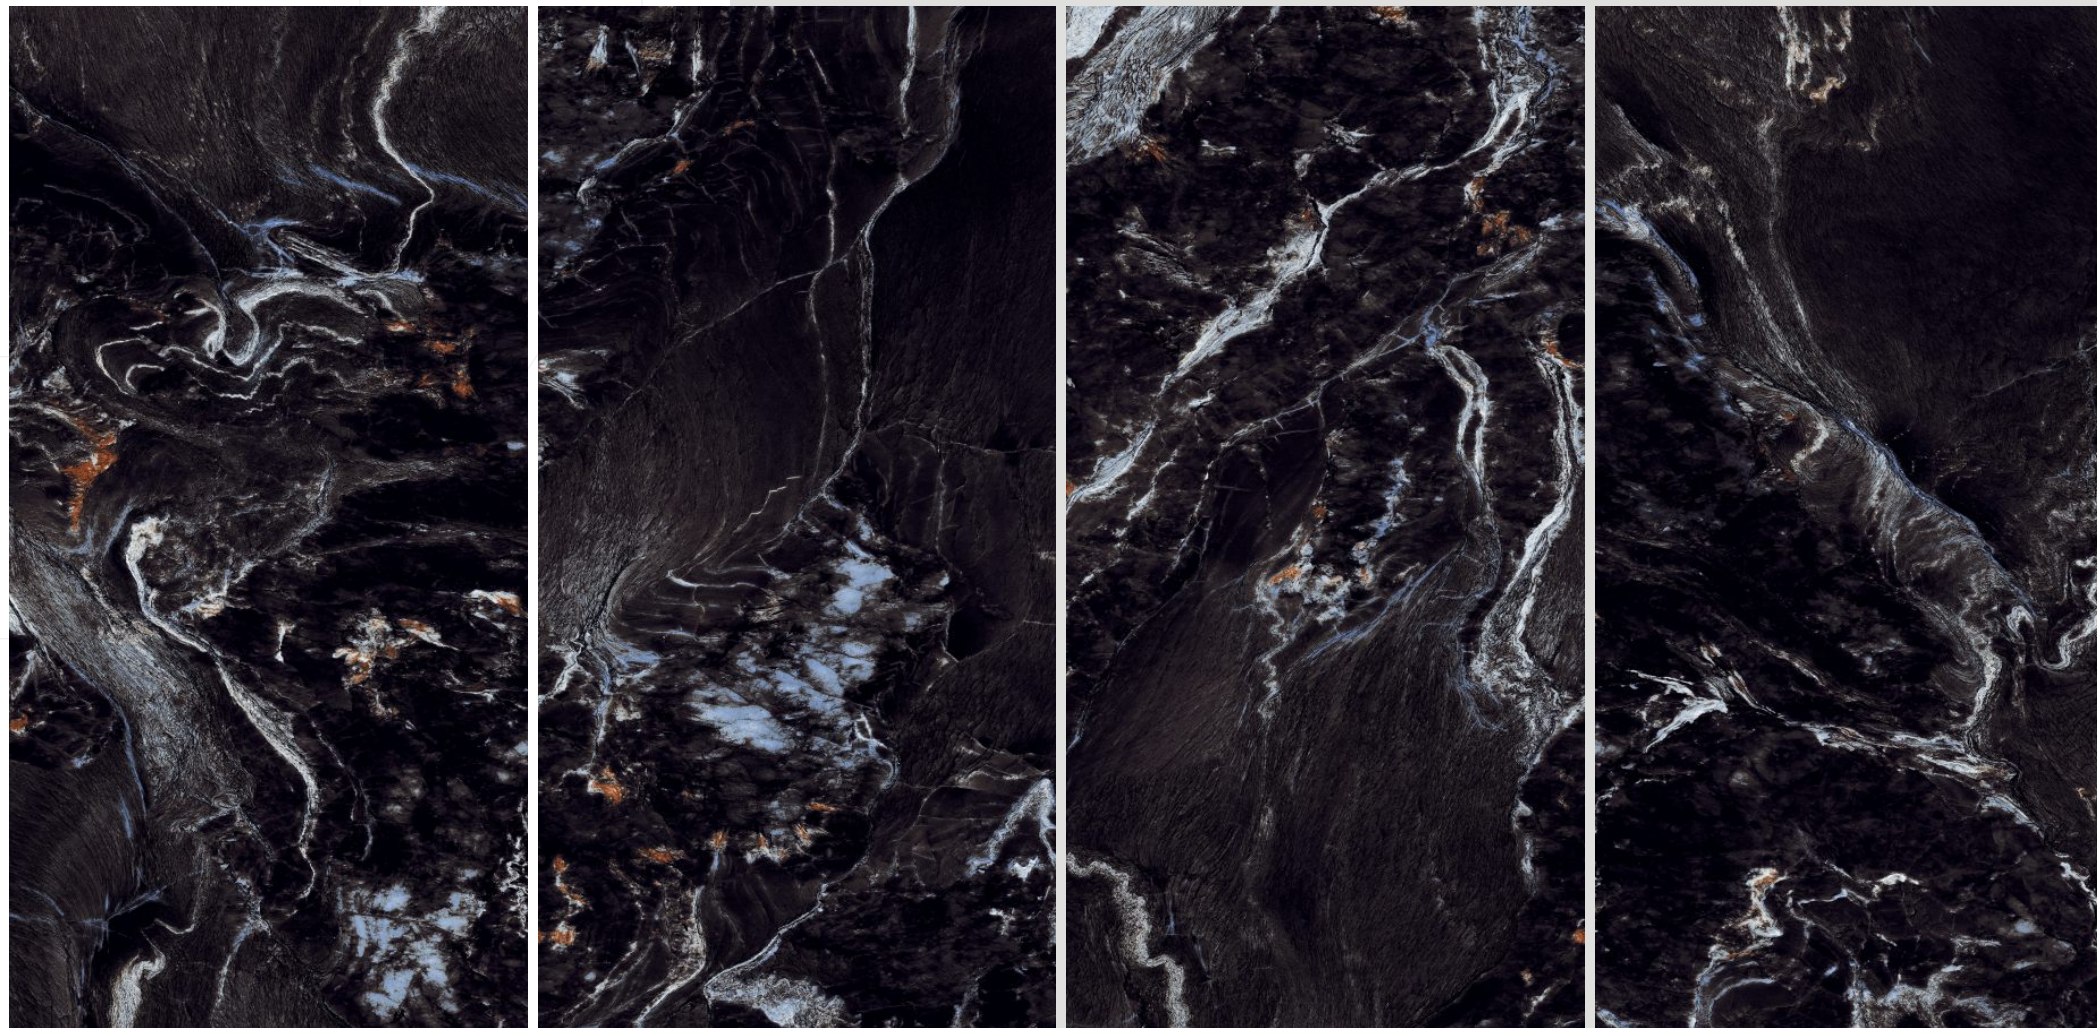

ELEVEN Tiles

Where Style Meets The Future

high
glossy
600 X 1200MM

HI-GLOSSY (Polished)
BLACK EDITION
BOREALE BLACK

DIGITAL GLAZED VITRIFIED TILES