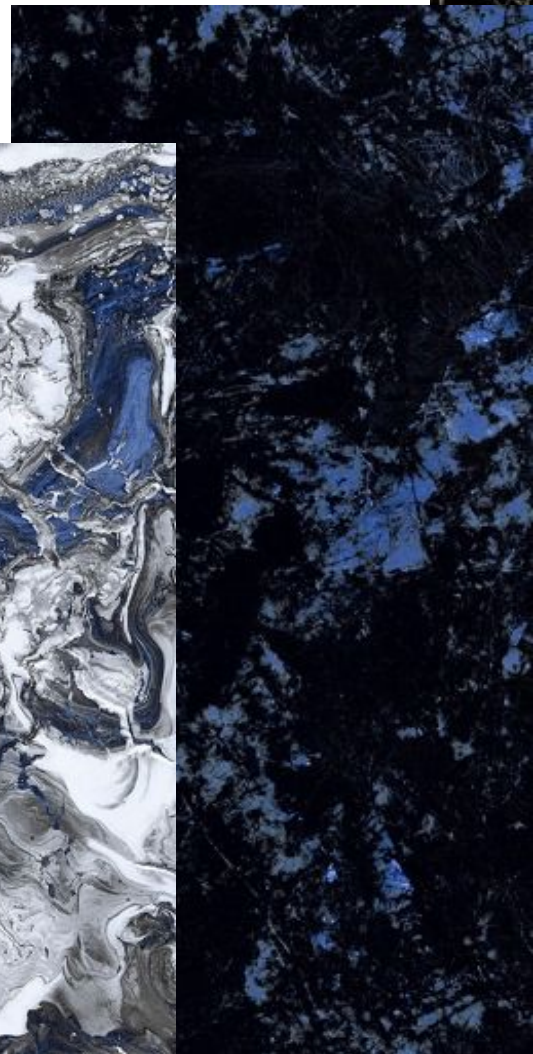

DIGITAL  
**GLAZED**  
VITRIFIED TILES  
600X1200 MM

**High Glossy  
Collection**