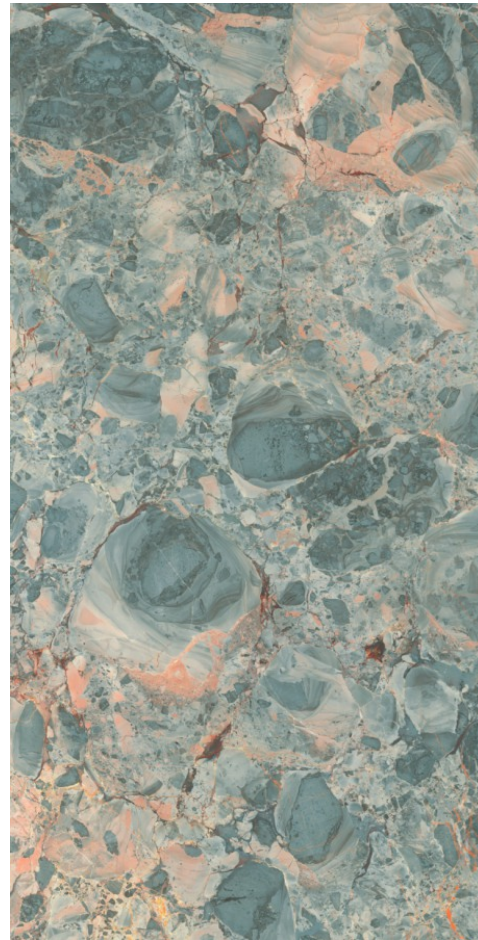

ELEVEN Tiles

Where Style Meets The Future

CODE
FINISH
SIZE

CORSECA AQUA
HI-GLOSSY (Polished)
600 x 1200mm

PIXEL