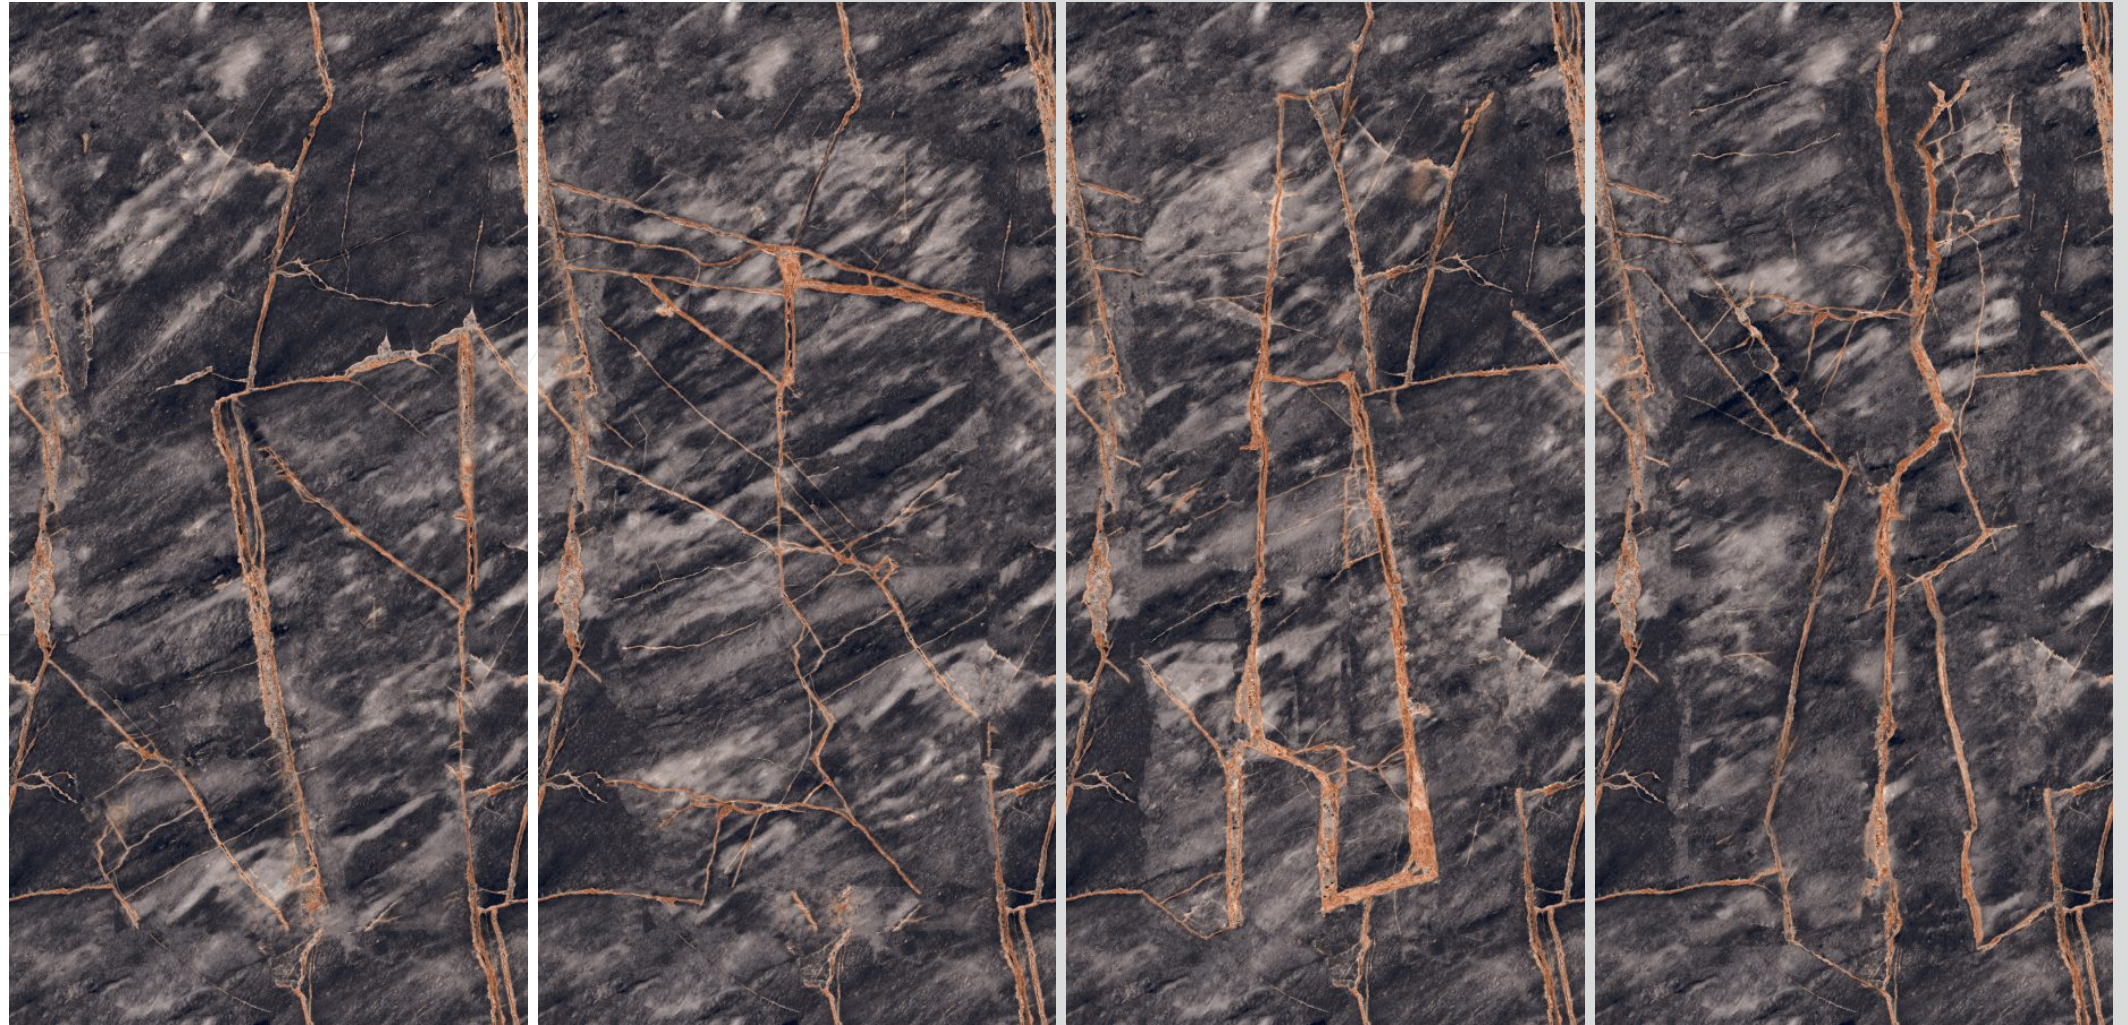

ELEVEN Tiles

Where Style Meets The Future

high
glossy
600 X 1200MM

HI-GLOSSY (Polished)
DESERT BLACK (CNT)

DIGITAL GLAZED VITRIFIES TILES