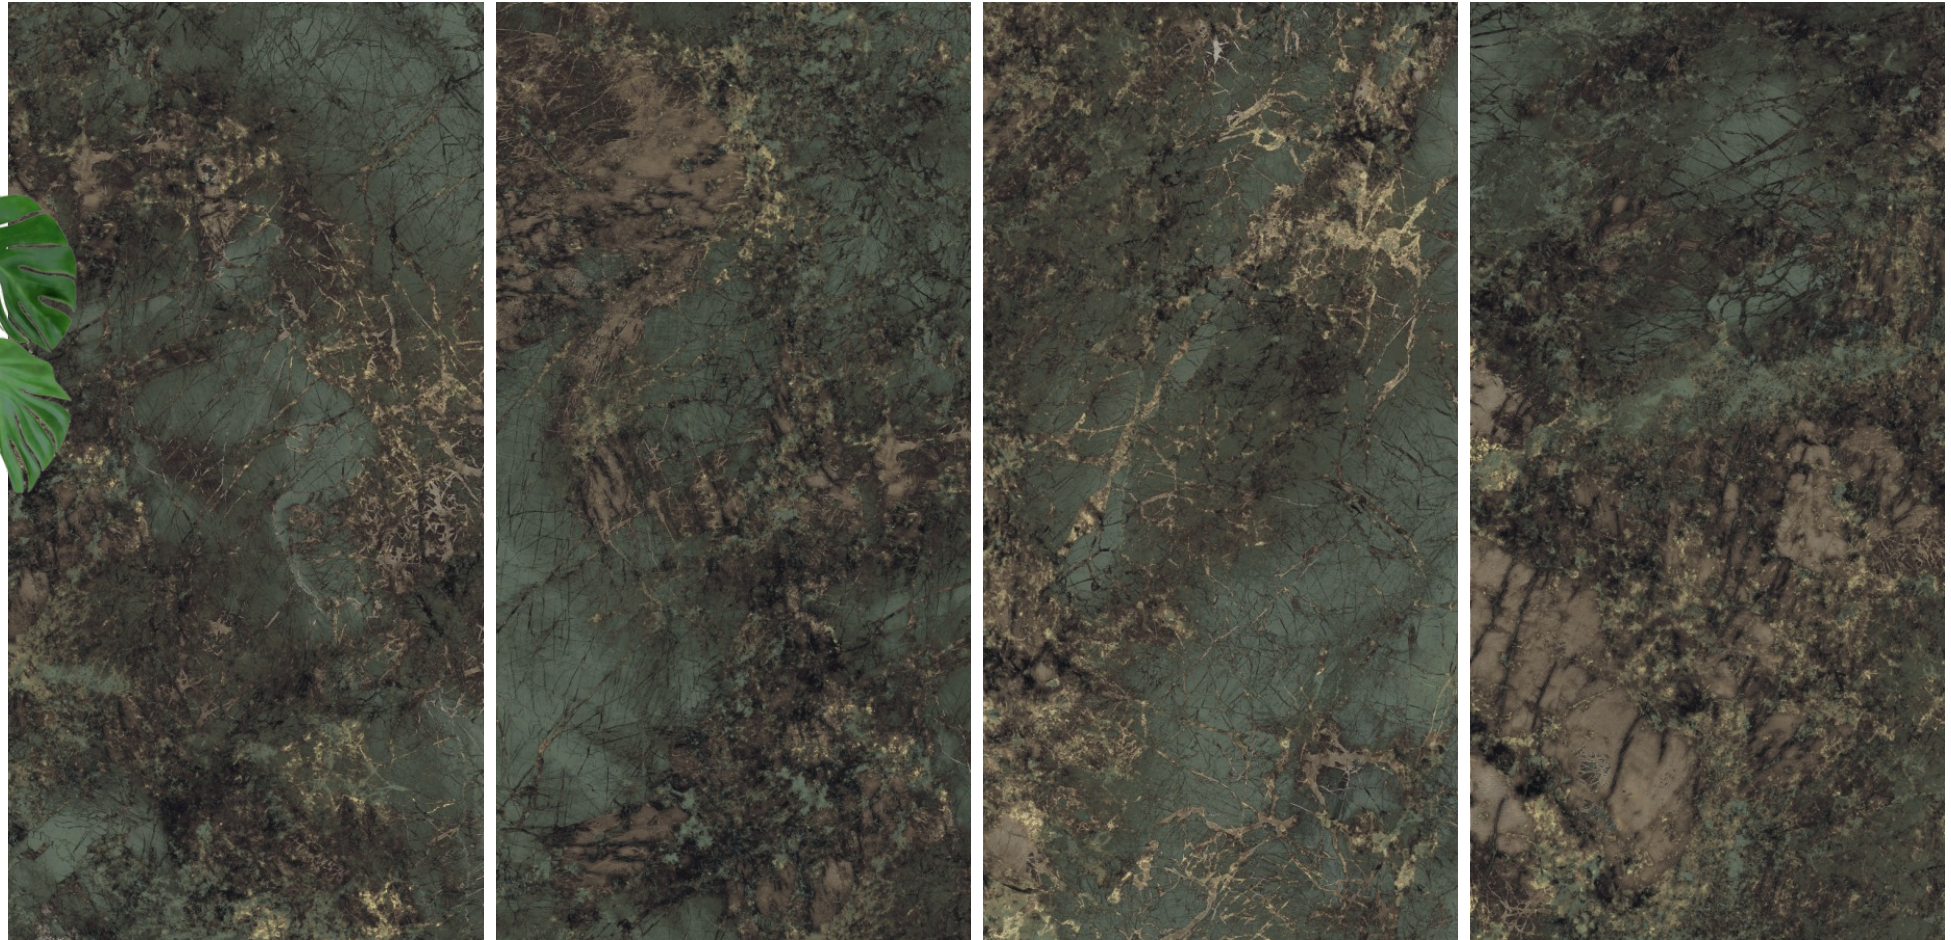

ELEVEN Tiles

Where Style Meets The Future

CODE
FINISH
SIZE

EMERALD GREEN
HI-GLOSSY (Polished)
600 x 1200mm

PIXEL