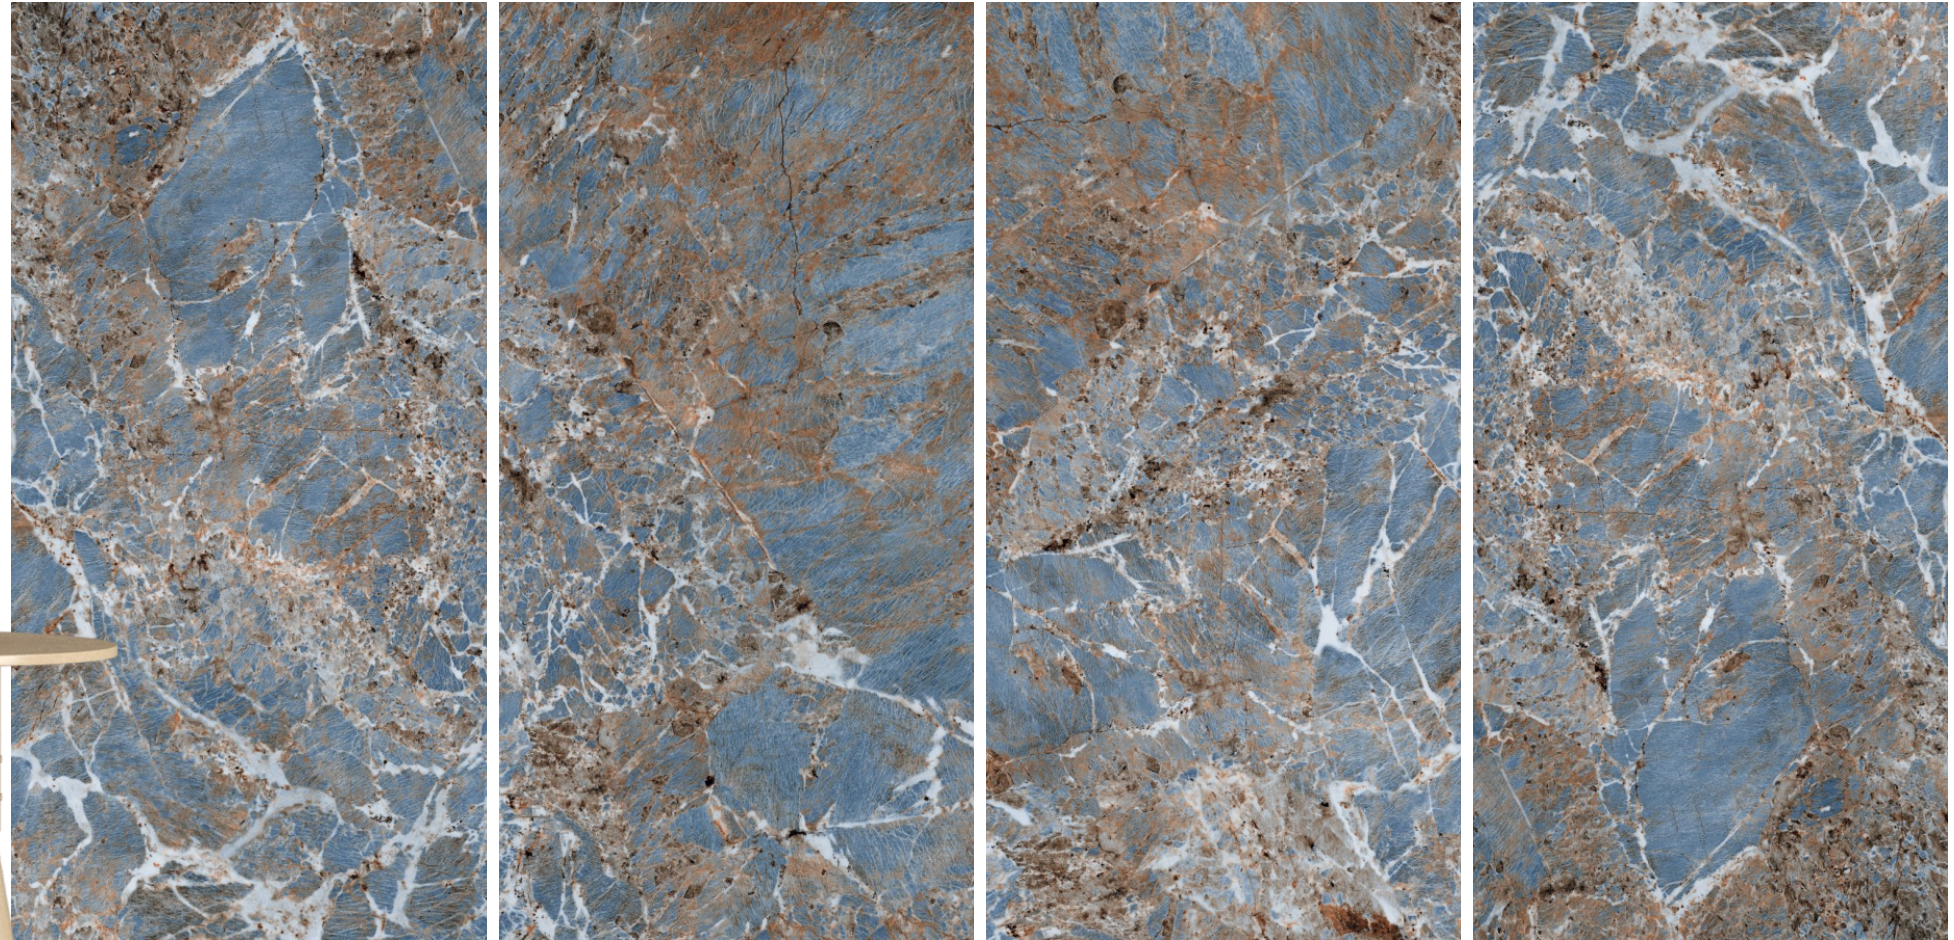

ELEVEN Tiles

Where Style Meets The Future

CODE
FINISH
SIZE

AMAZONITE AQUA
HI-GLOSSY (Polished)
600 x 1200mm

PIXEL