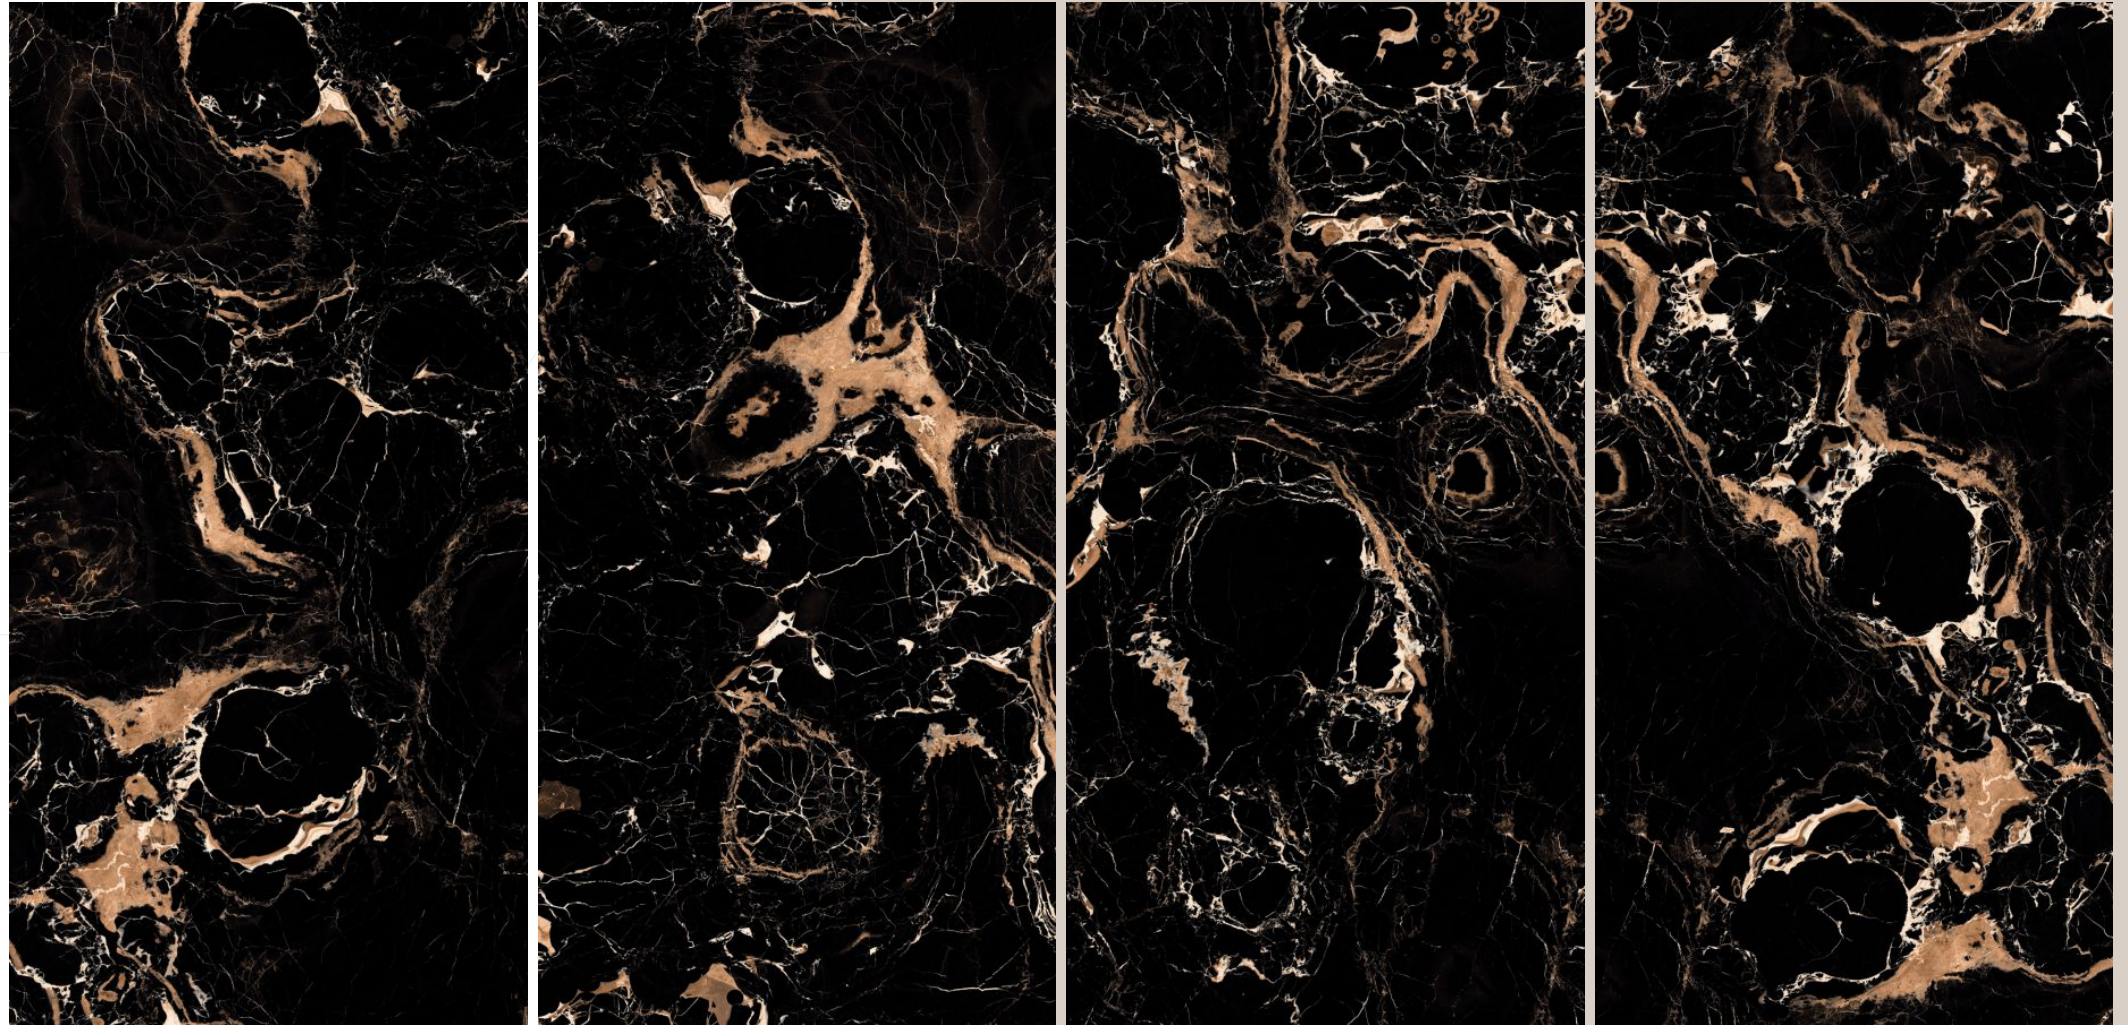

ELEVEN Tiles

Where Style Meets The Future

high
glossy
600 X 1200MM

HI-GLOSSY (Polished)
BLACK EDITION
PORTORO GOLD

DIGITAL GLAZED VITRIFIES TILES