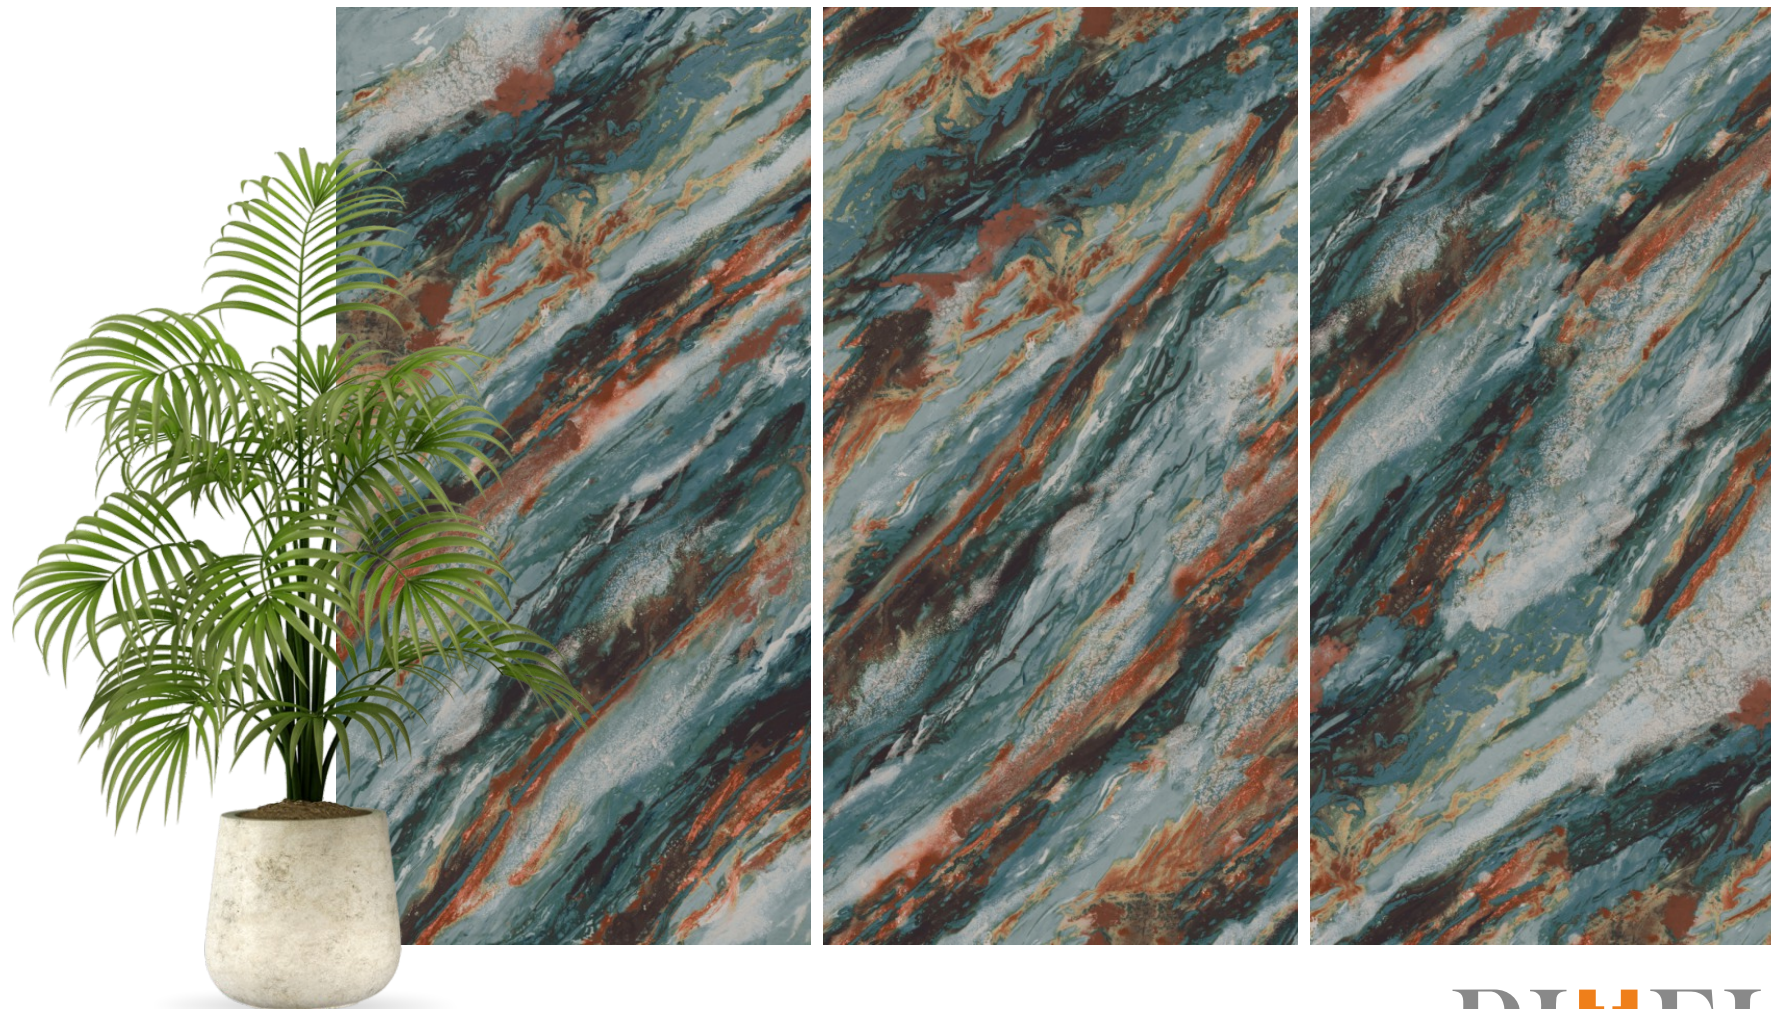

ELEVEN Tiles

Where Style Meets The Future

CODE
FINISH
SIZE

STARRY AQUA
HI-GLOSSY (Polished)
600 x 1200mm

PIXEL