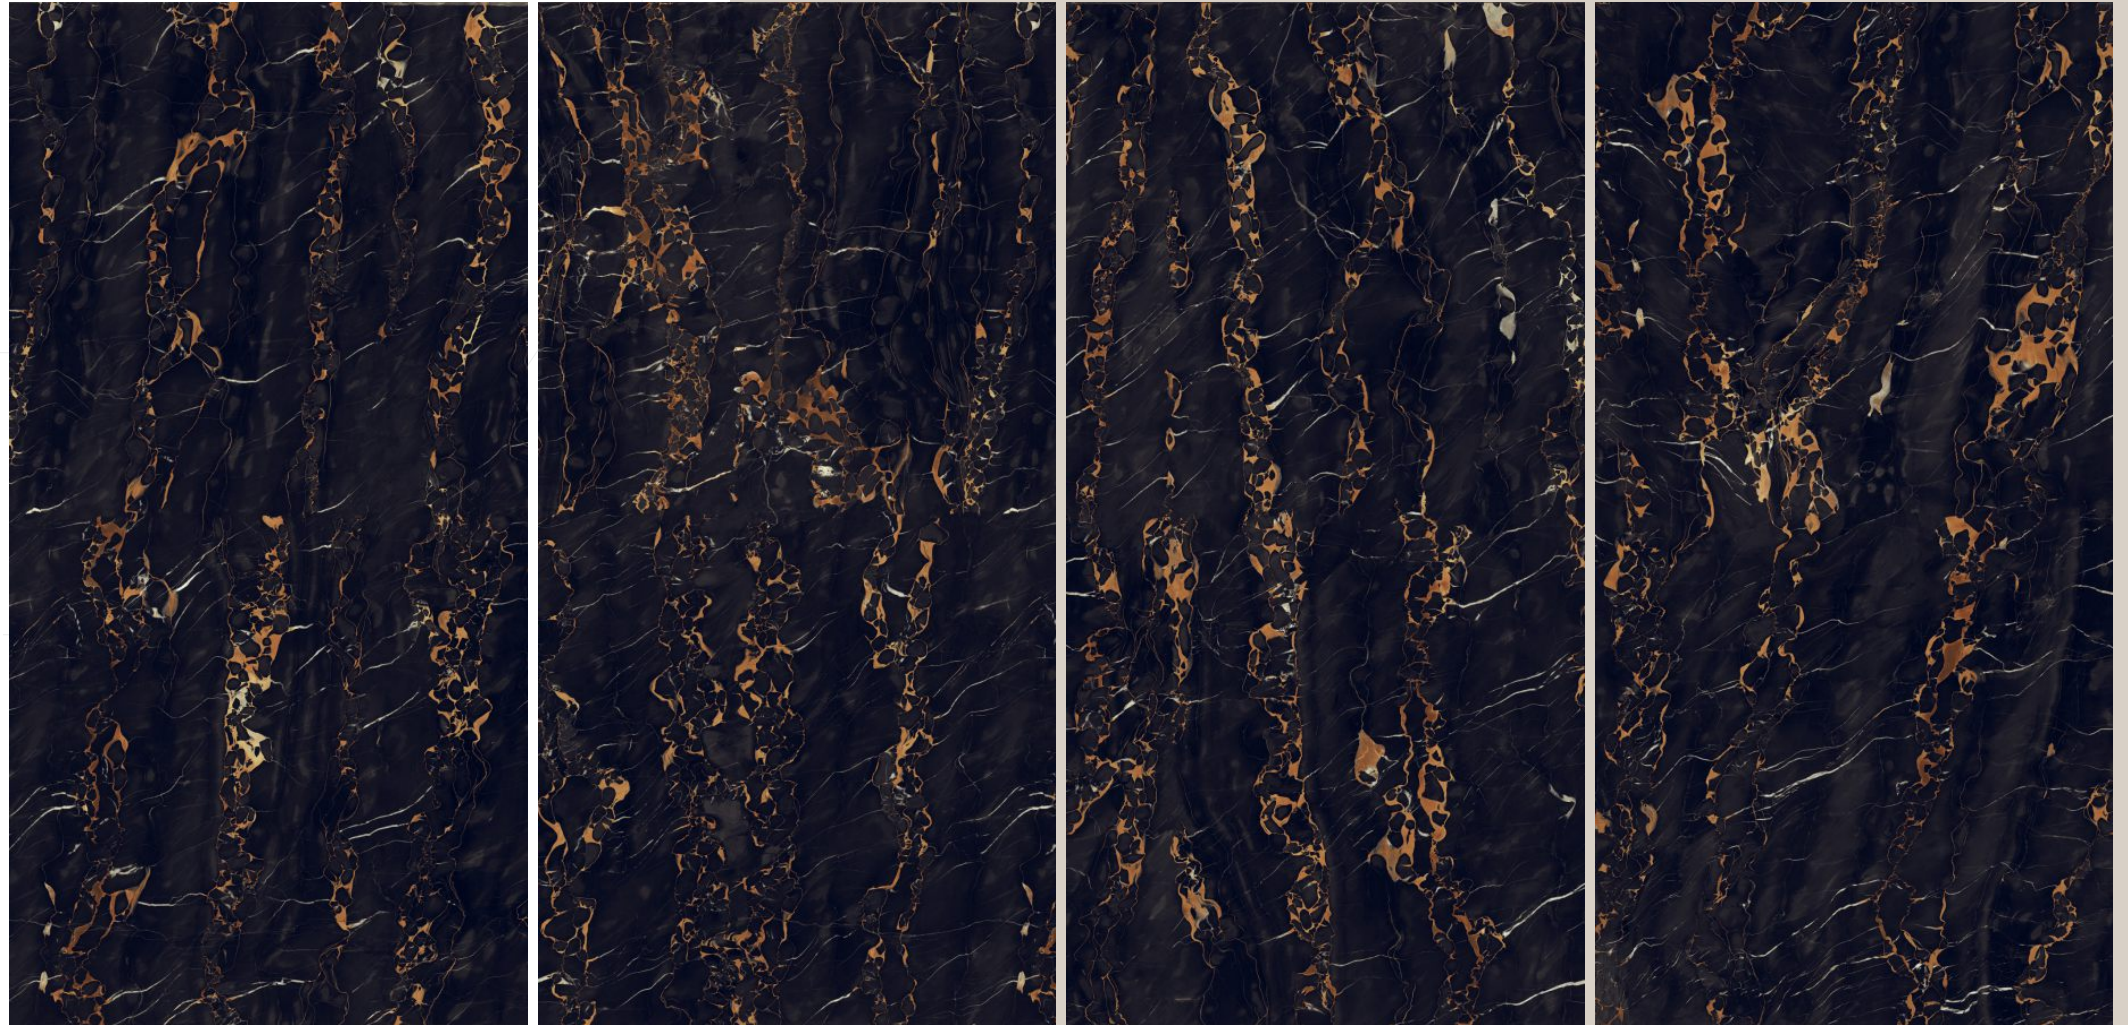

ELEVEN Tiles

Where Style Meets The Future

high
glossy
600 X 1200MM

HI-GLOSSY (Polished)
BLACK EDITION
COSMOS GOLD

DIGITAL GLAZED VITRIFIED TILES