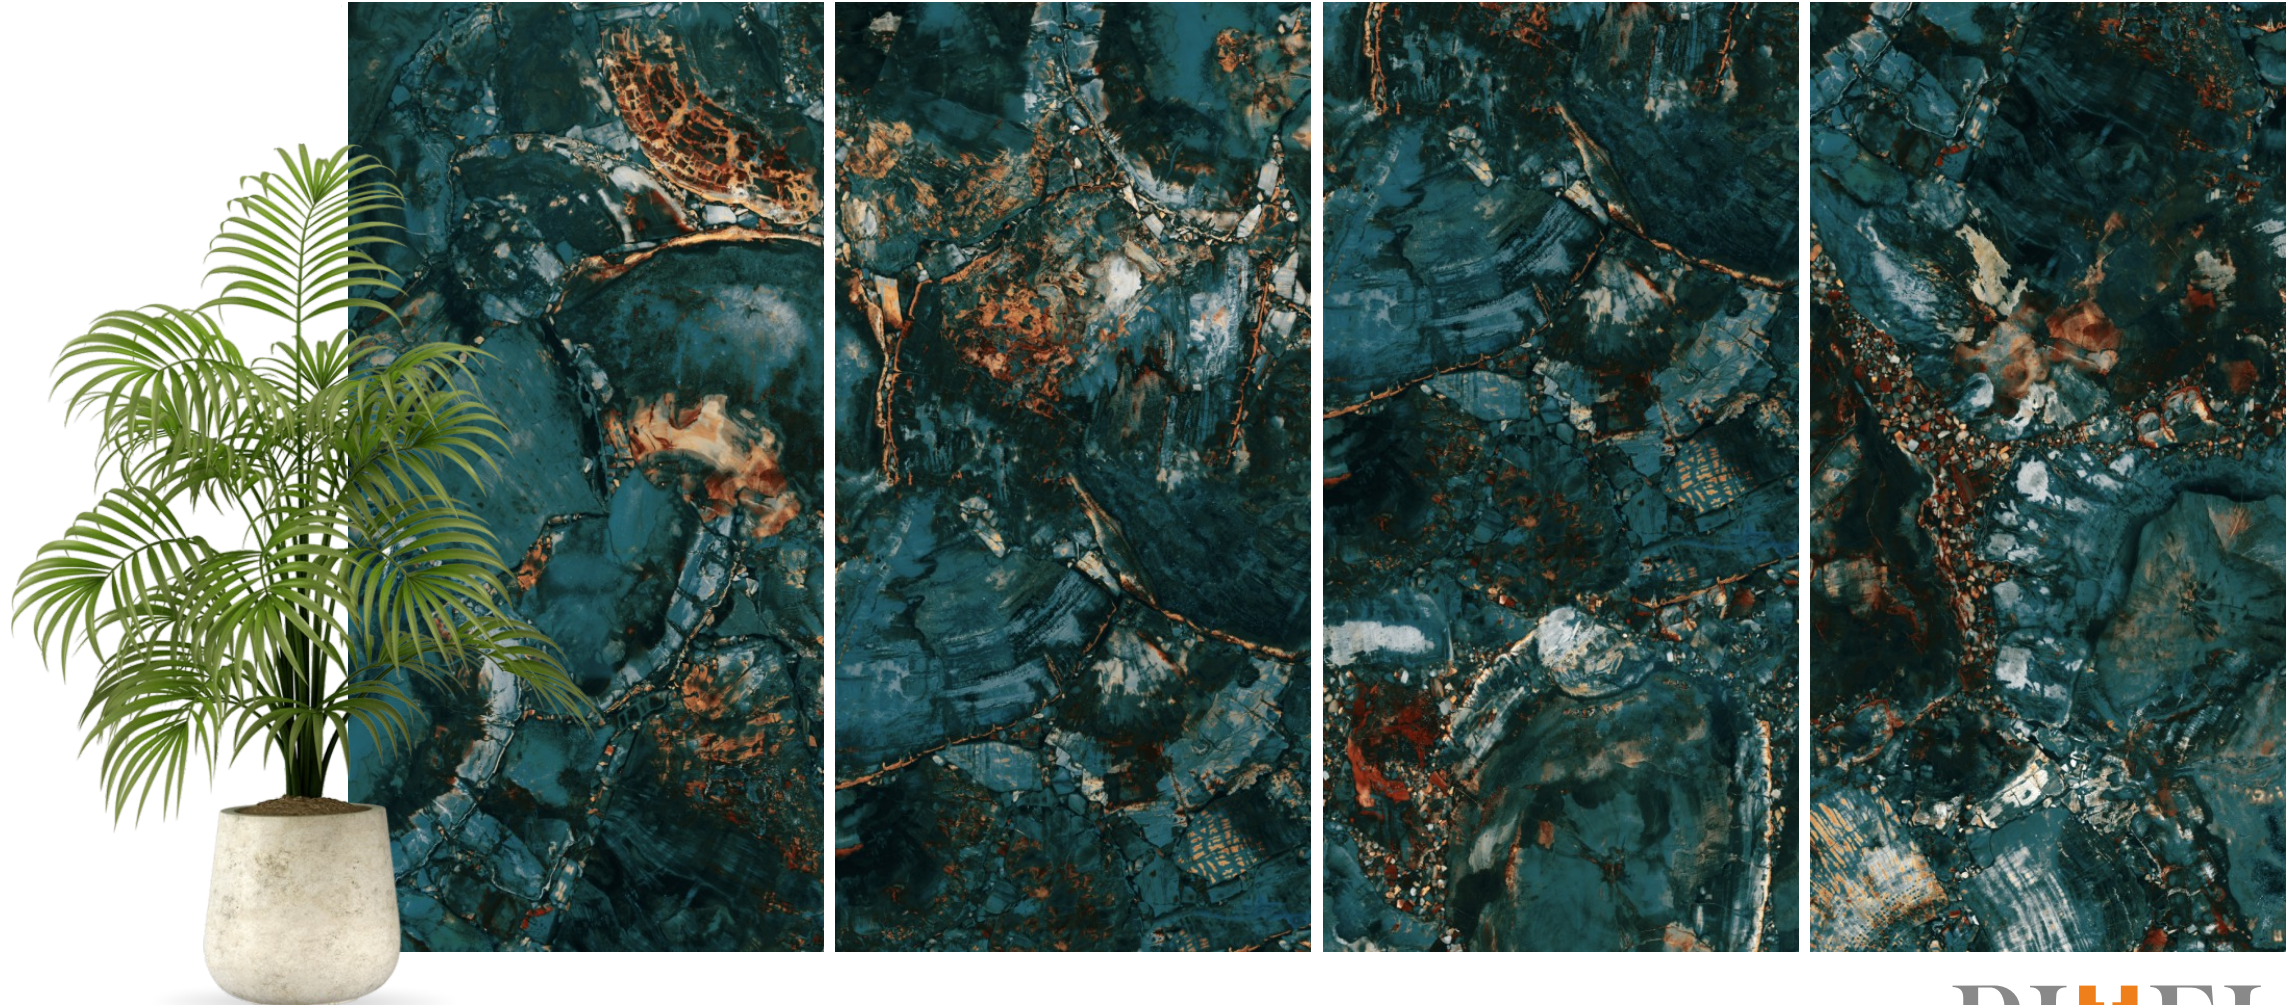

ELEVEN Tiles

Where Style Meets The Future

CODE
FINISH
SIZE

MARMER AQUA
HI-GLOSSY (Polished)
600 x 1200mm

PIXEL