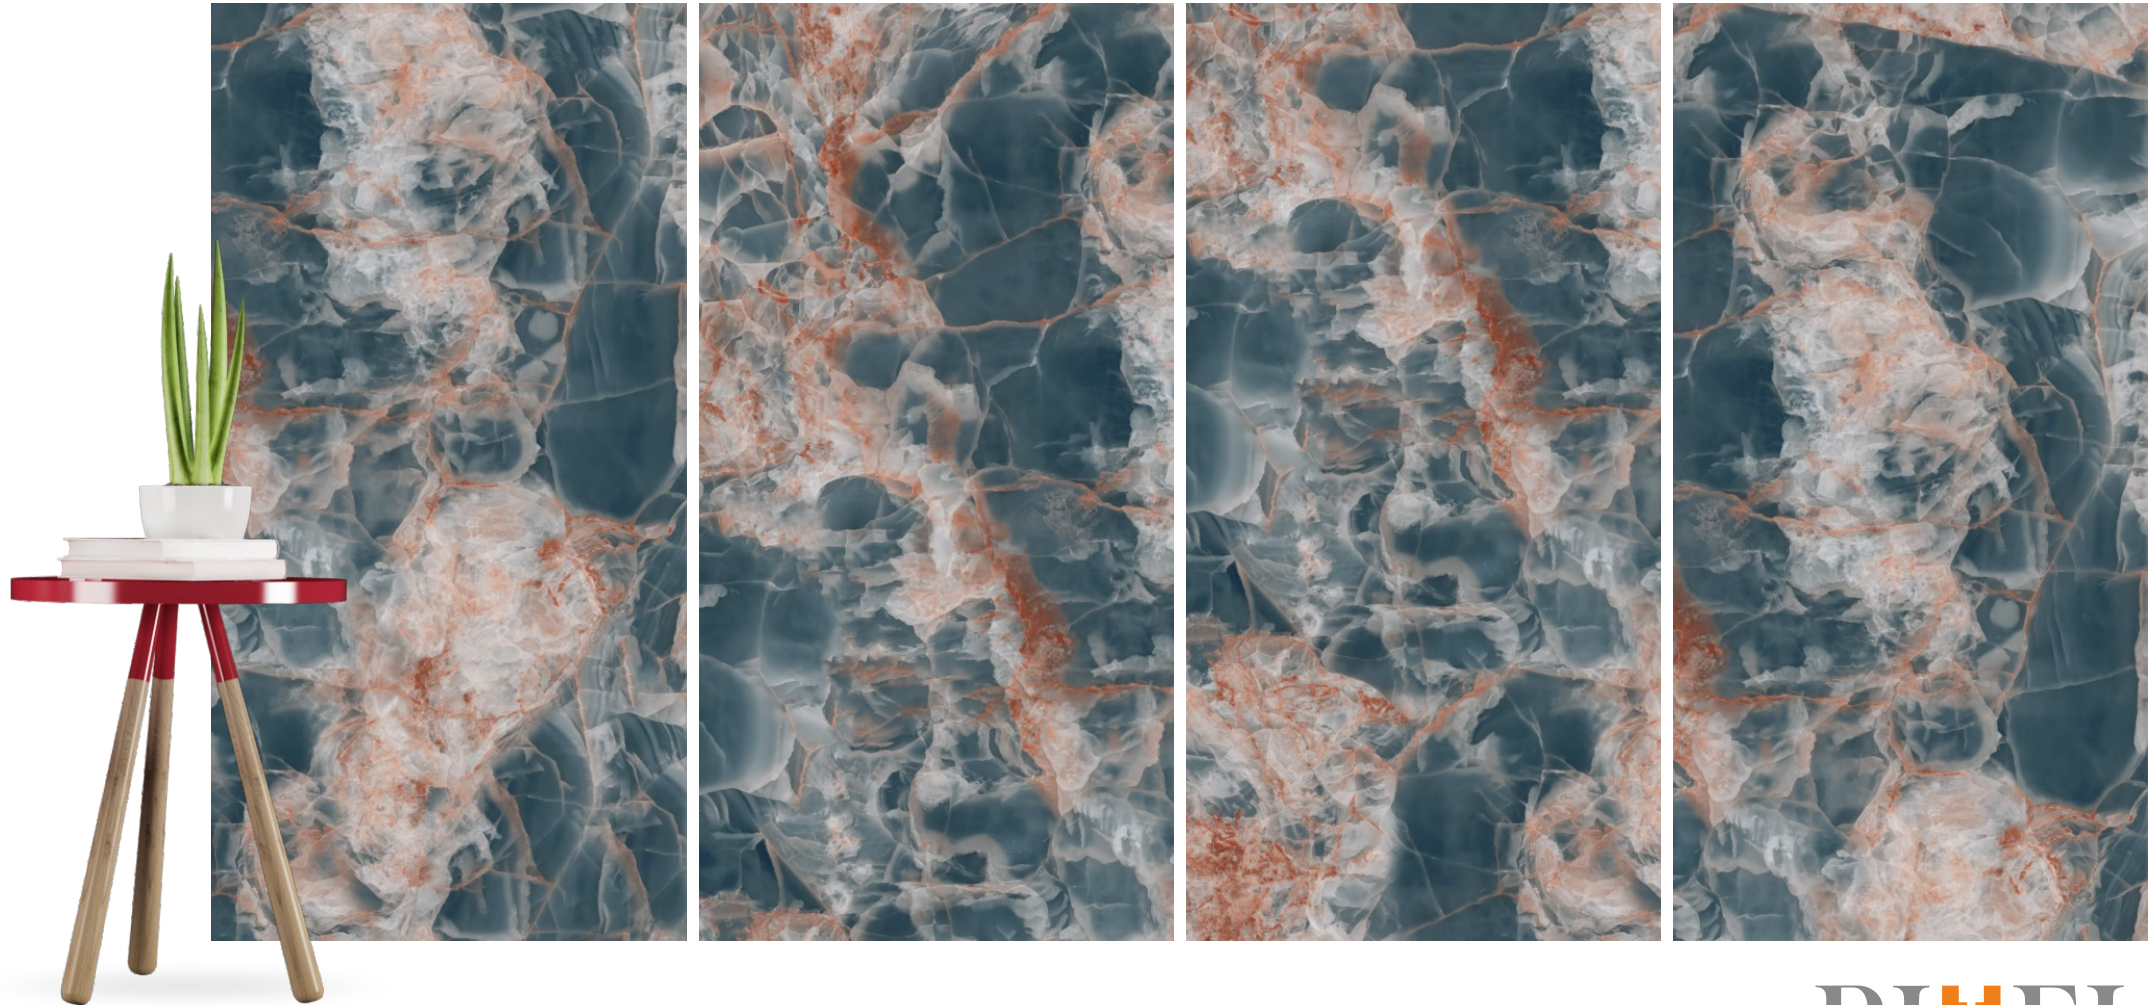

ELEVEN Tiles

Where Style Meets The Future

CODE
FINISH
SIZE

SMOKE ONYX AQUA
HI-GLOSSY (Polished)
600 x 1200mm

PIXEL