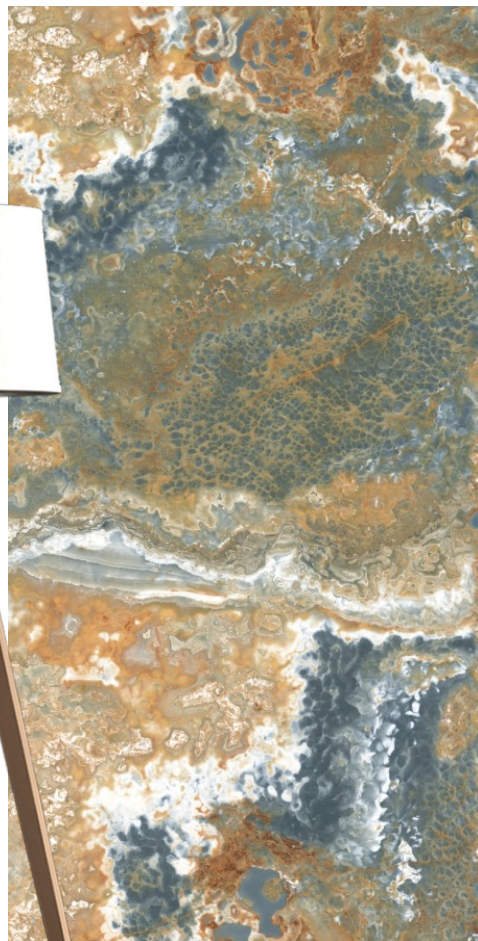

ELEVEN Tiles

Where Style Meets The Future

CODE
FINISH
SIZE

SMERALDO VERDE
HI-GLOSSY (Polished)
600 x 1200mm

PIXEL