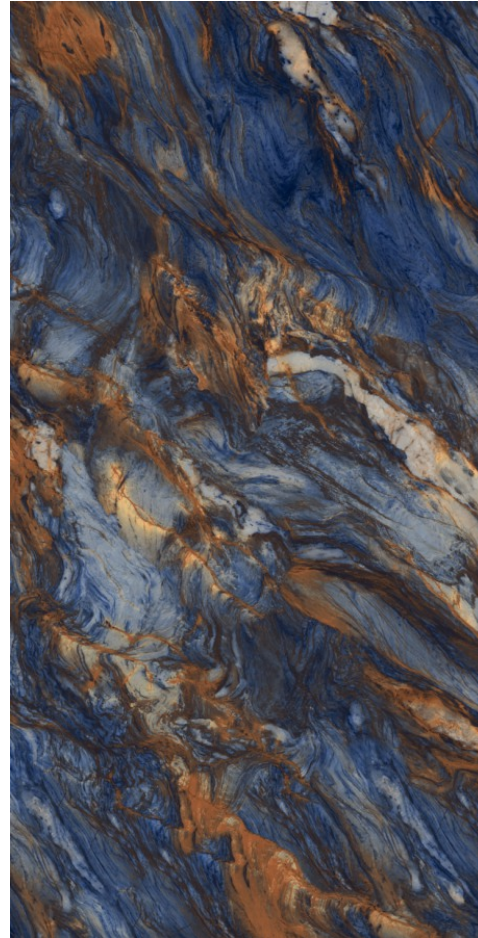

ELEVEN Tiles

Where Style Meets The Future

CODE
FINISH
SIZE

WAVE BLUE
HI-GLOSSY (Polished)
600 x 1200mm

PIXEL