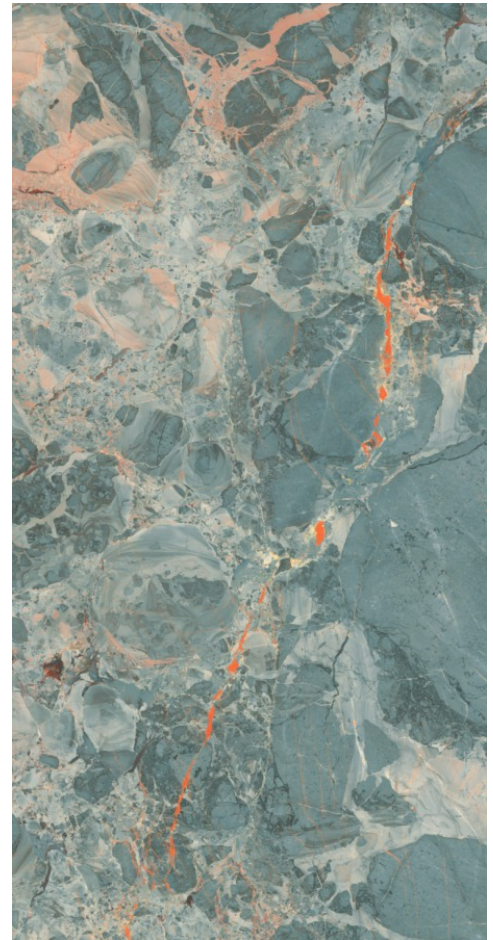

ELEVEN Tiles

Where Style Meets The Future

CODE
FINISH
SIZE

CORSECA AQUA
HI-GLOSSY (Polished)
600 x 1200mm

PIXEL