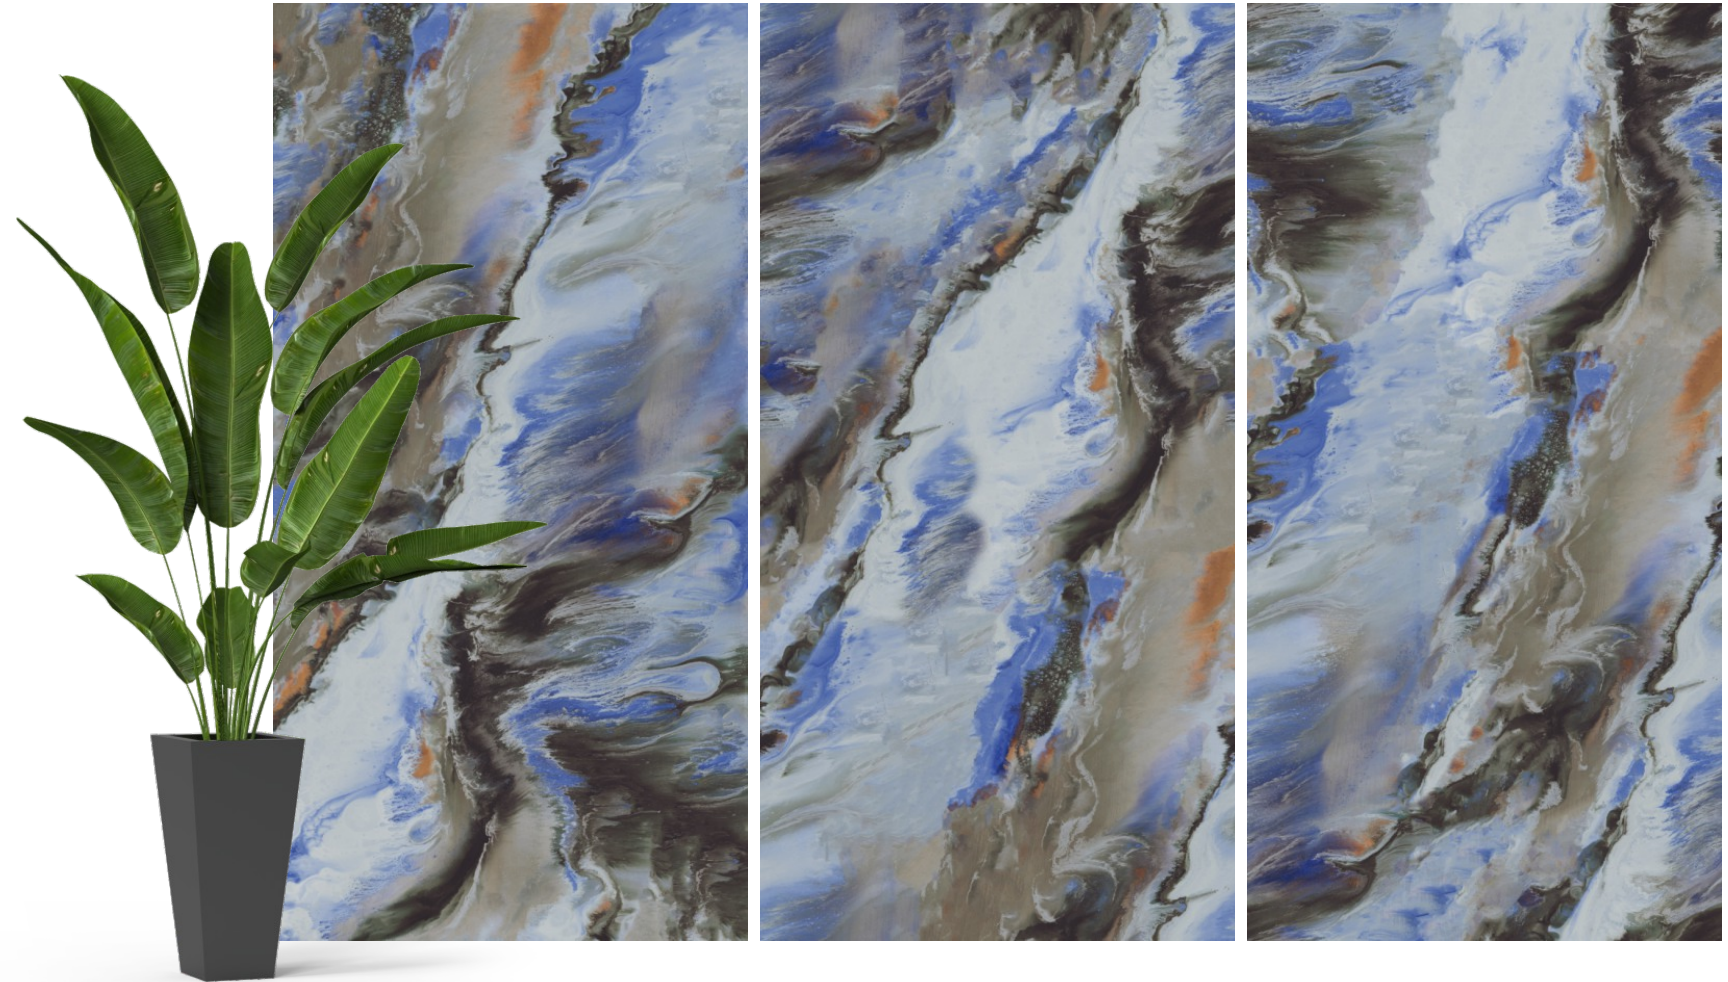

ELEVEN Tiles

Where Style Meets The Future

CODE
FINISH
SIZE

MONET BLUE
HI-GLOSSY (Polished)
600 x 1200mm

PIXEL