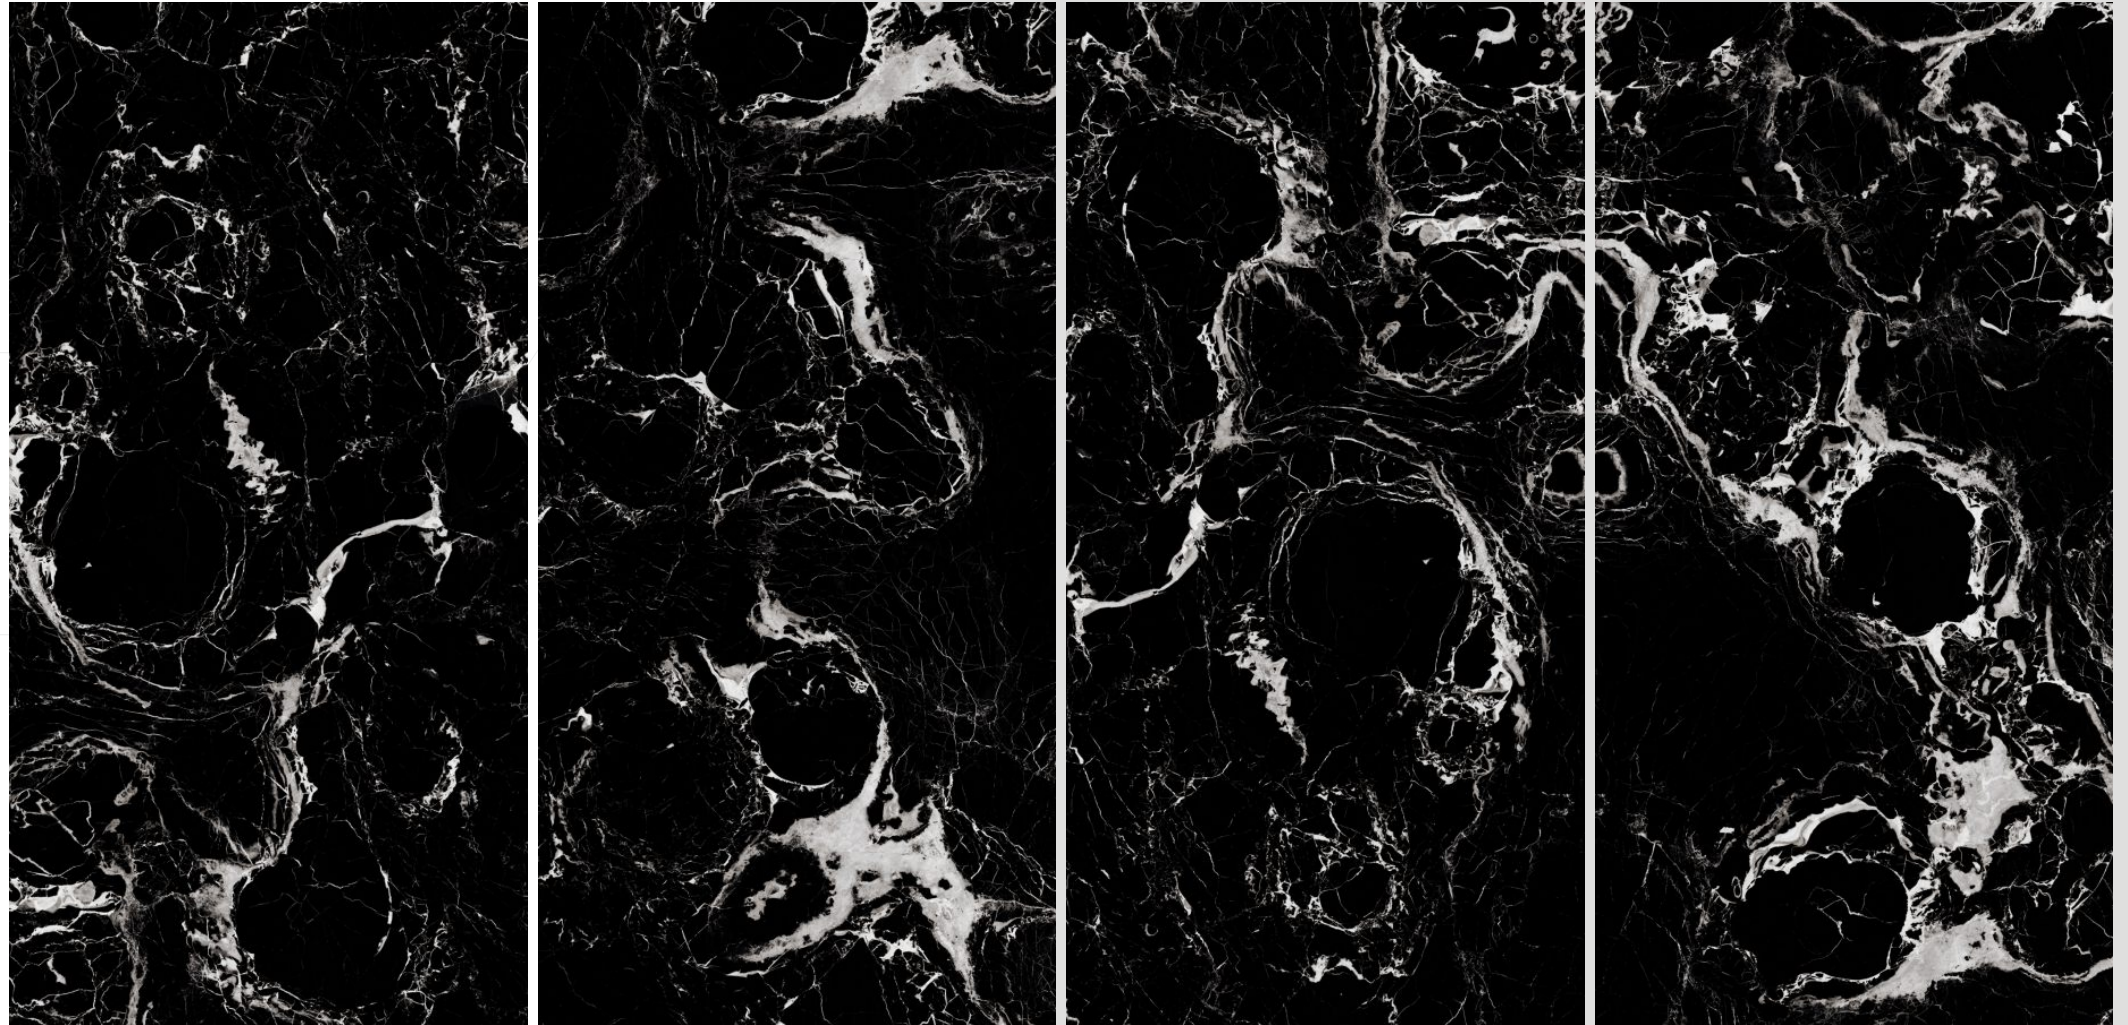

ELEVEN Tiles

Where Style Meets The Future

high
glossy
600 X 1200MM

HI-GLOSSY (Polished)
BLACK EDITION
PORTORO BLACK

DIGITAL GLAZED VITRIFIES TILES