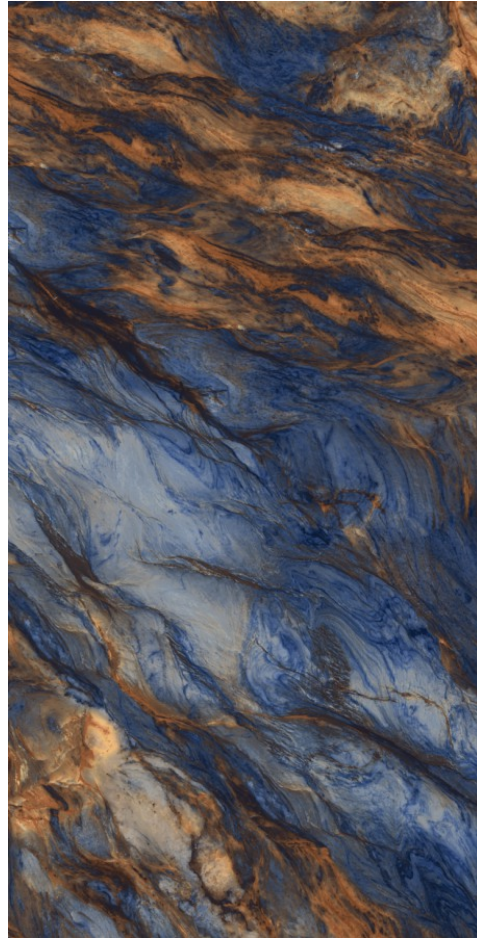

ELEVEN Tiles

Where Style Meets The Future

CODE
FINISH
SIZE

WAVE BLUE
HI-GLOSSY (Polished)
600 x 1200mm

PIXEL