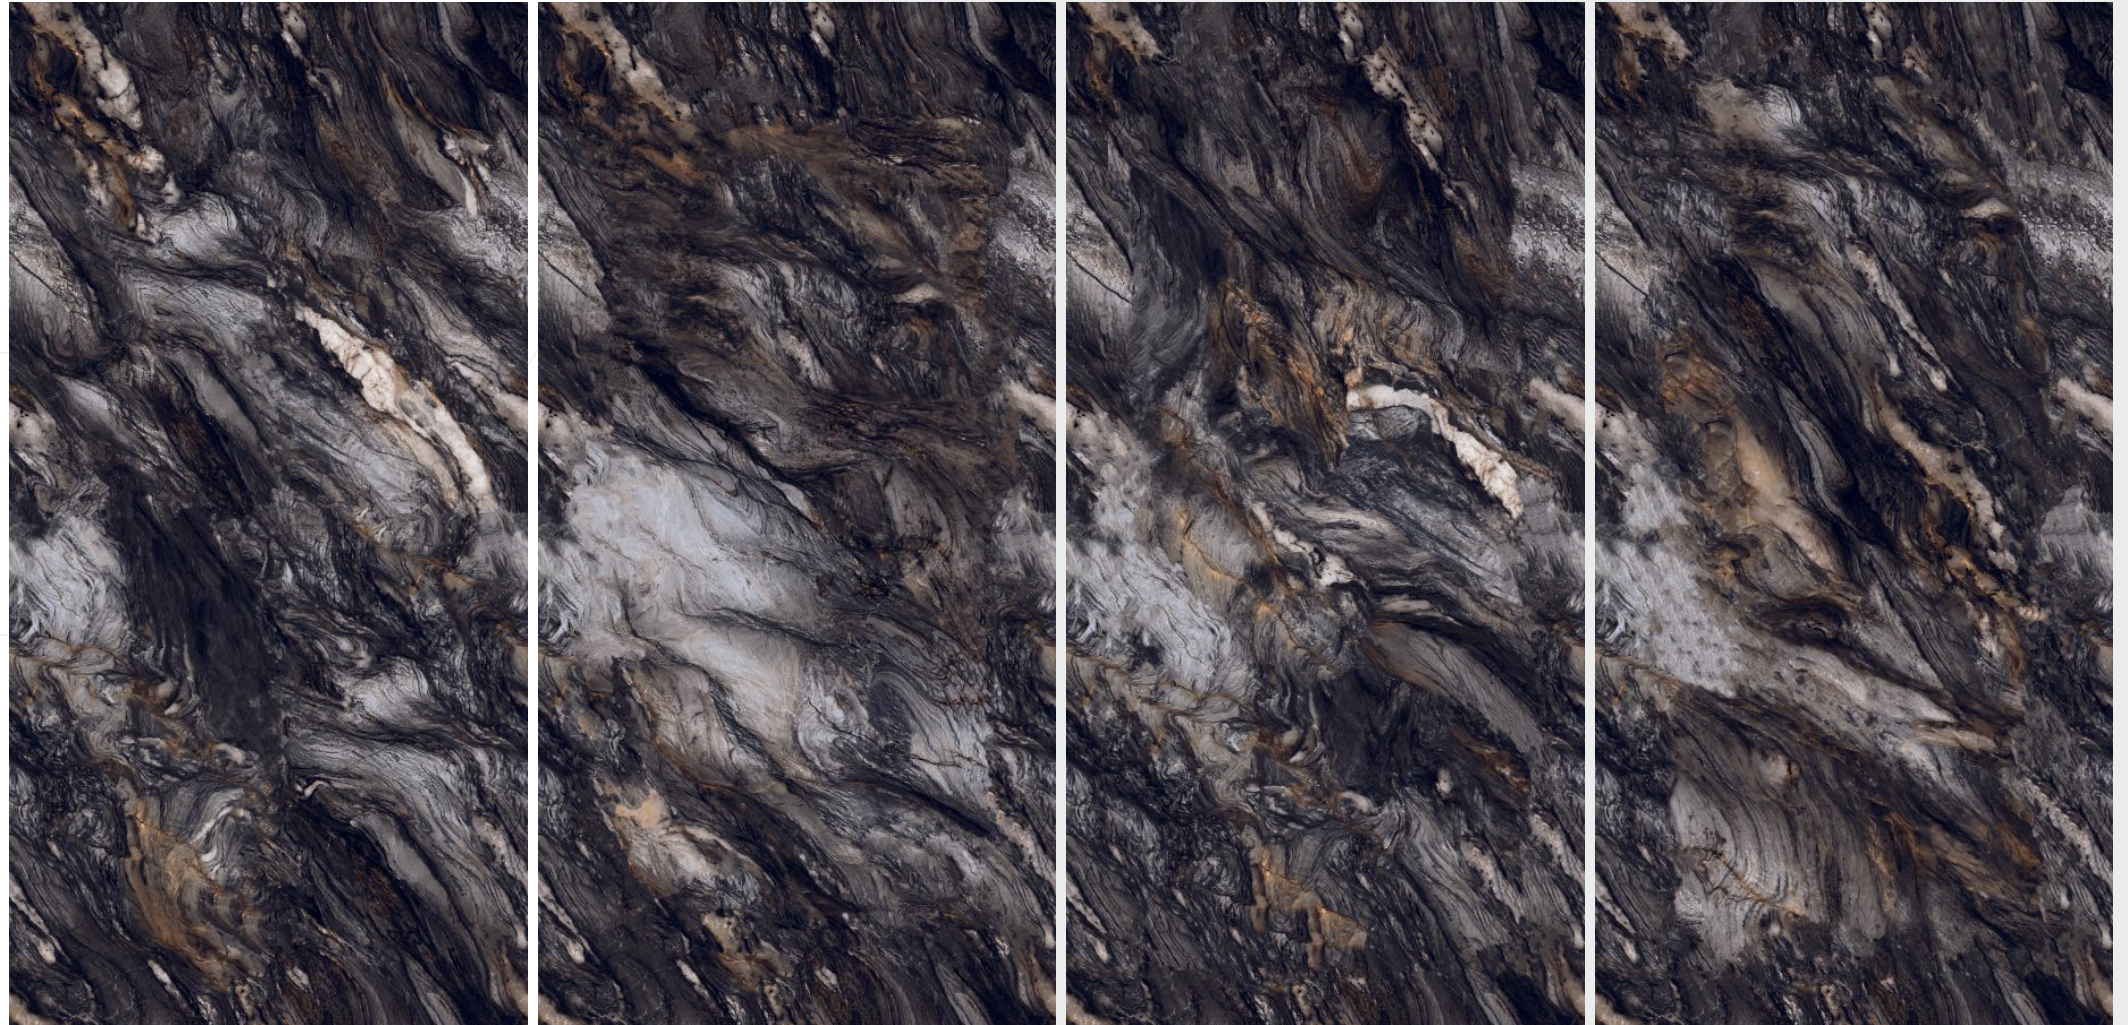

ELEVEN Tiles

Where Style Meets The Future

high
glossy
600 X 1200MM

HI-GLOSSY (Polished)
WAVE NERO (CNT)

DIGITAL **GLAZED** VITRIFIES TILES