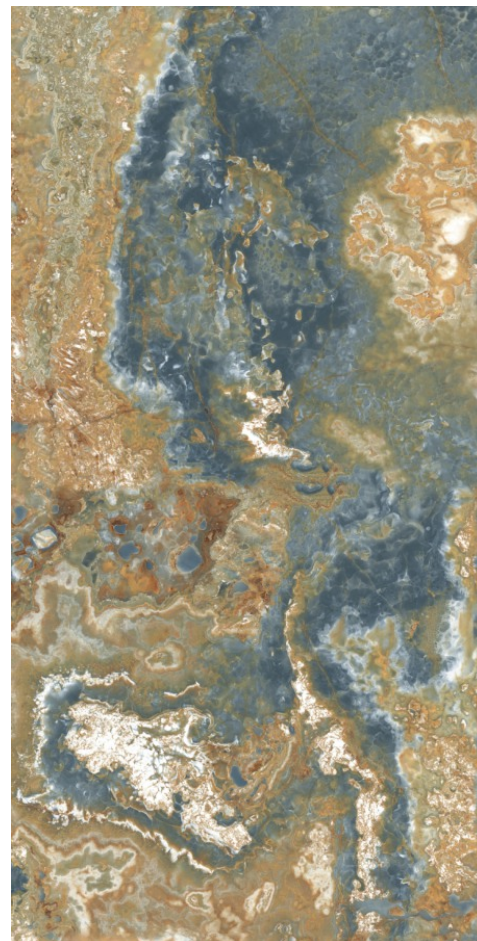

ELEVEN Tiles

Where Style Meets The Future

CODE
FINISH
SIZE

SMERALDO VERDE
HI-GLOSSY (Polished)
600 x 1200mm

PIXEL