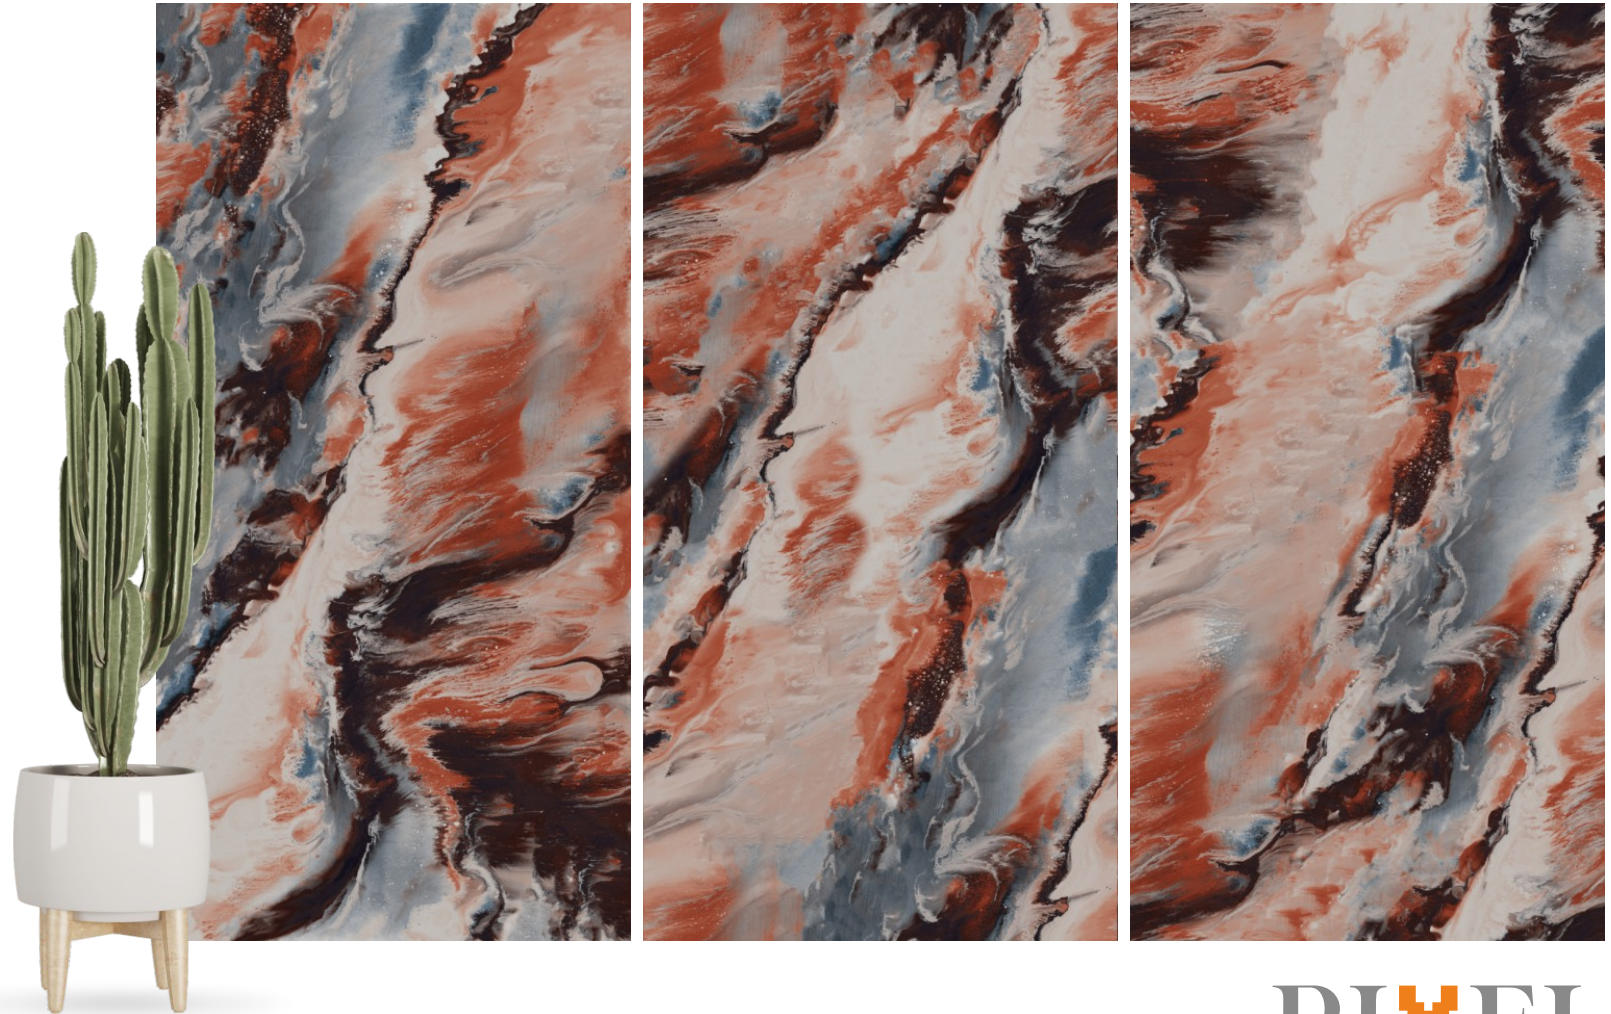

ELEVEN Tiles

Where Style Meets The Future

CODE
FINISH
SIZE

MONET RED
HI-GLOSSY (Polished)
600 x 1200mm

PIXEL