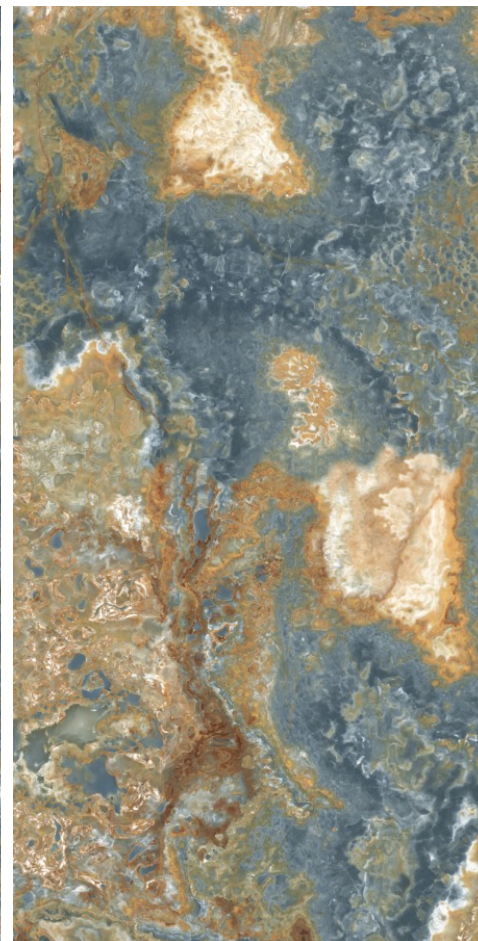

ELEVEN Tiles

Where Style Meets The Future

CODE
FINISH
SIZE

SMERALDO VERDE
HI-GLOSSY (Polished)
600 x 1200mm

PIXEL