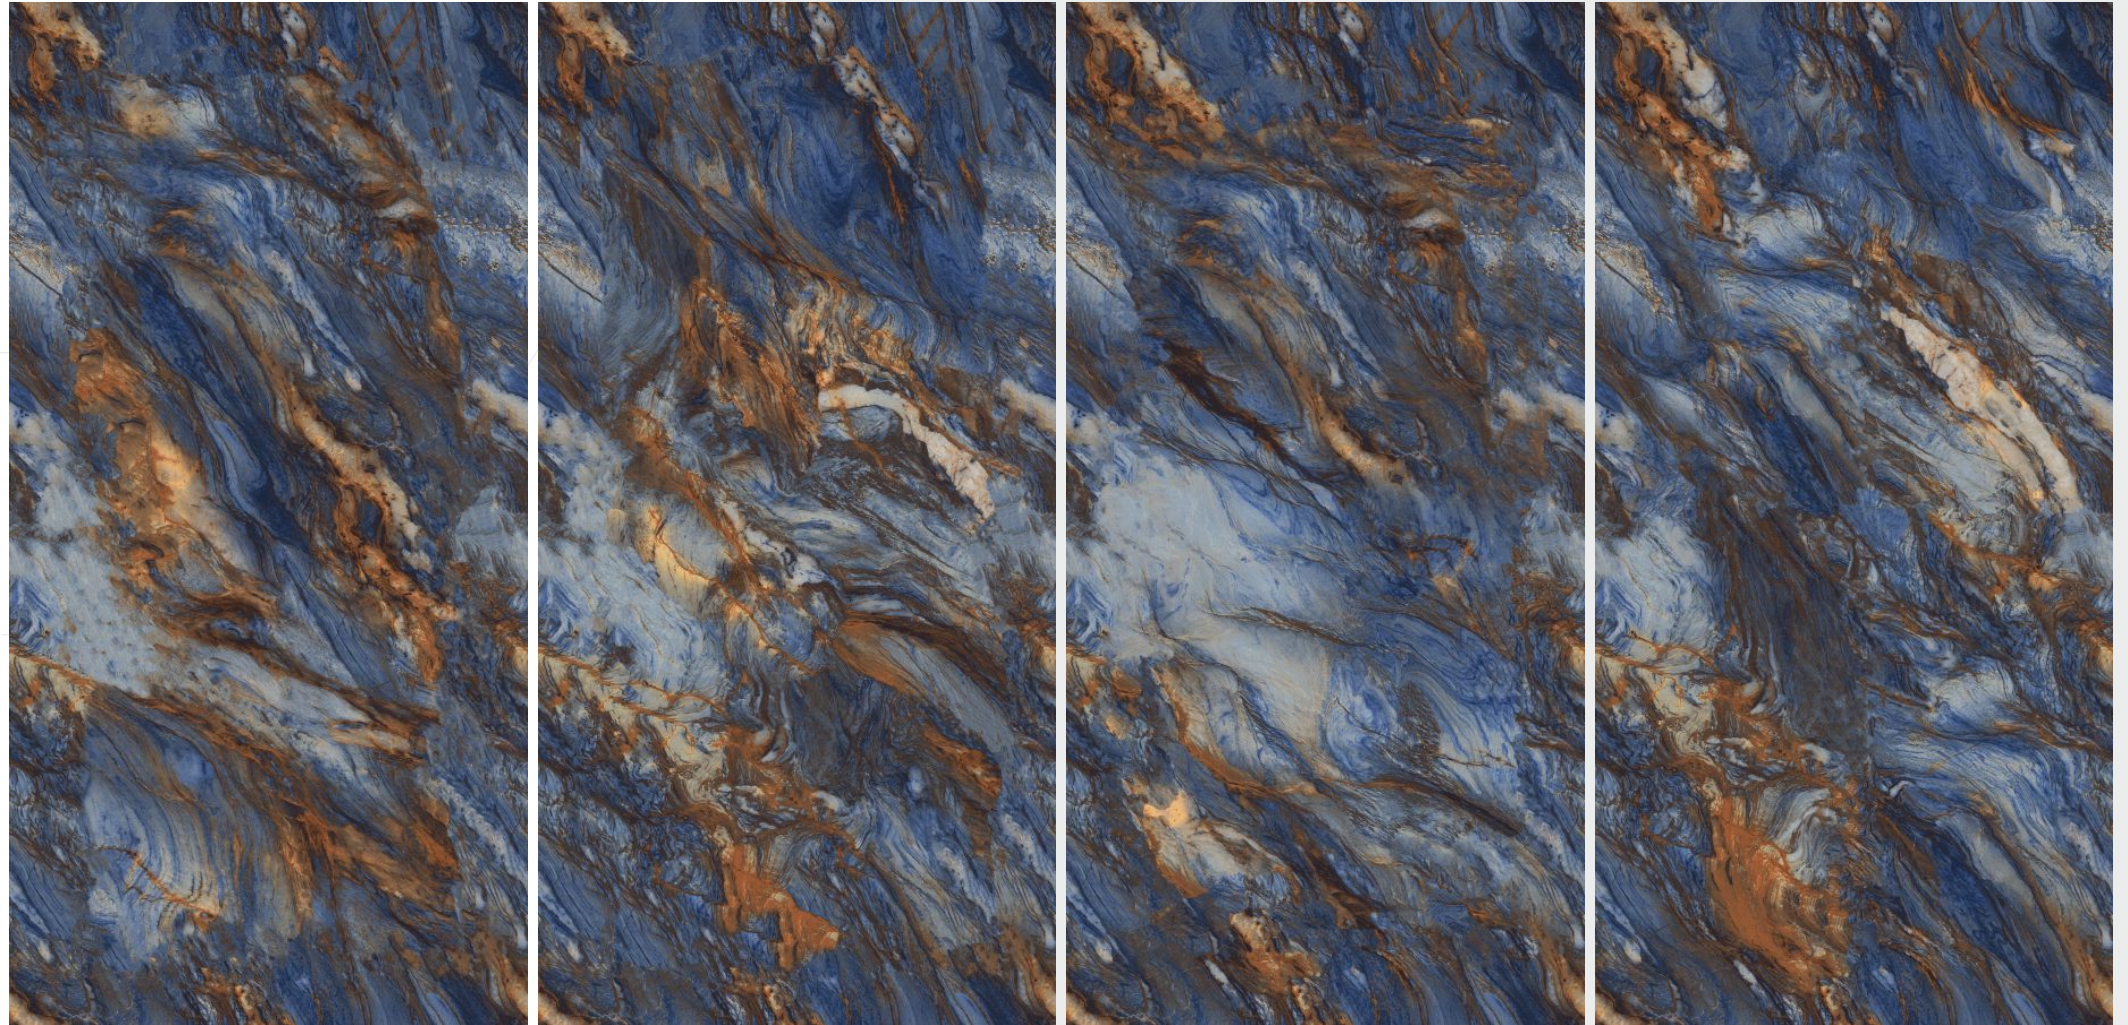

ELEVEN Tiles

Where Style Meets The Future

high
glossy
600 X 1200MM

HI-GLOSSY (Polished)
WAVE BLUE (CNT)

DIGITAL **GLAZED** VITRIFIES TILES