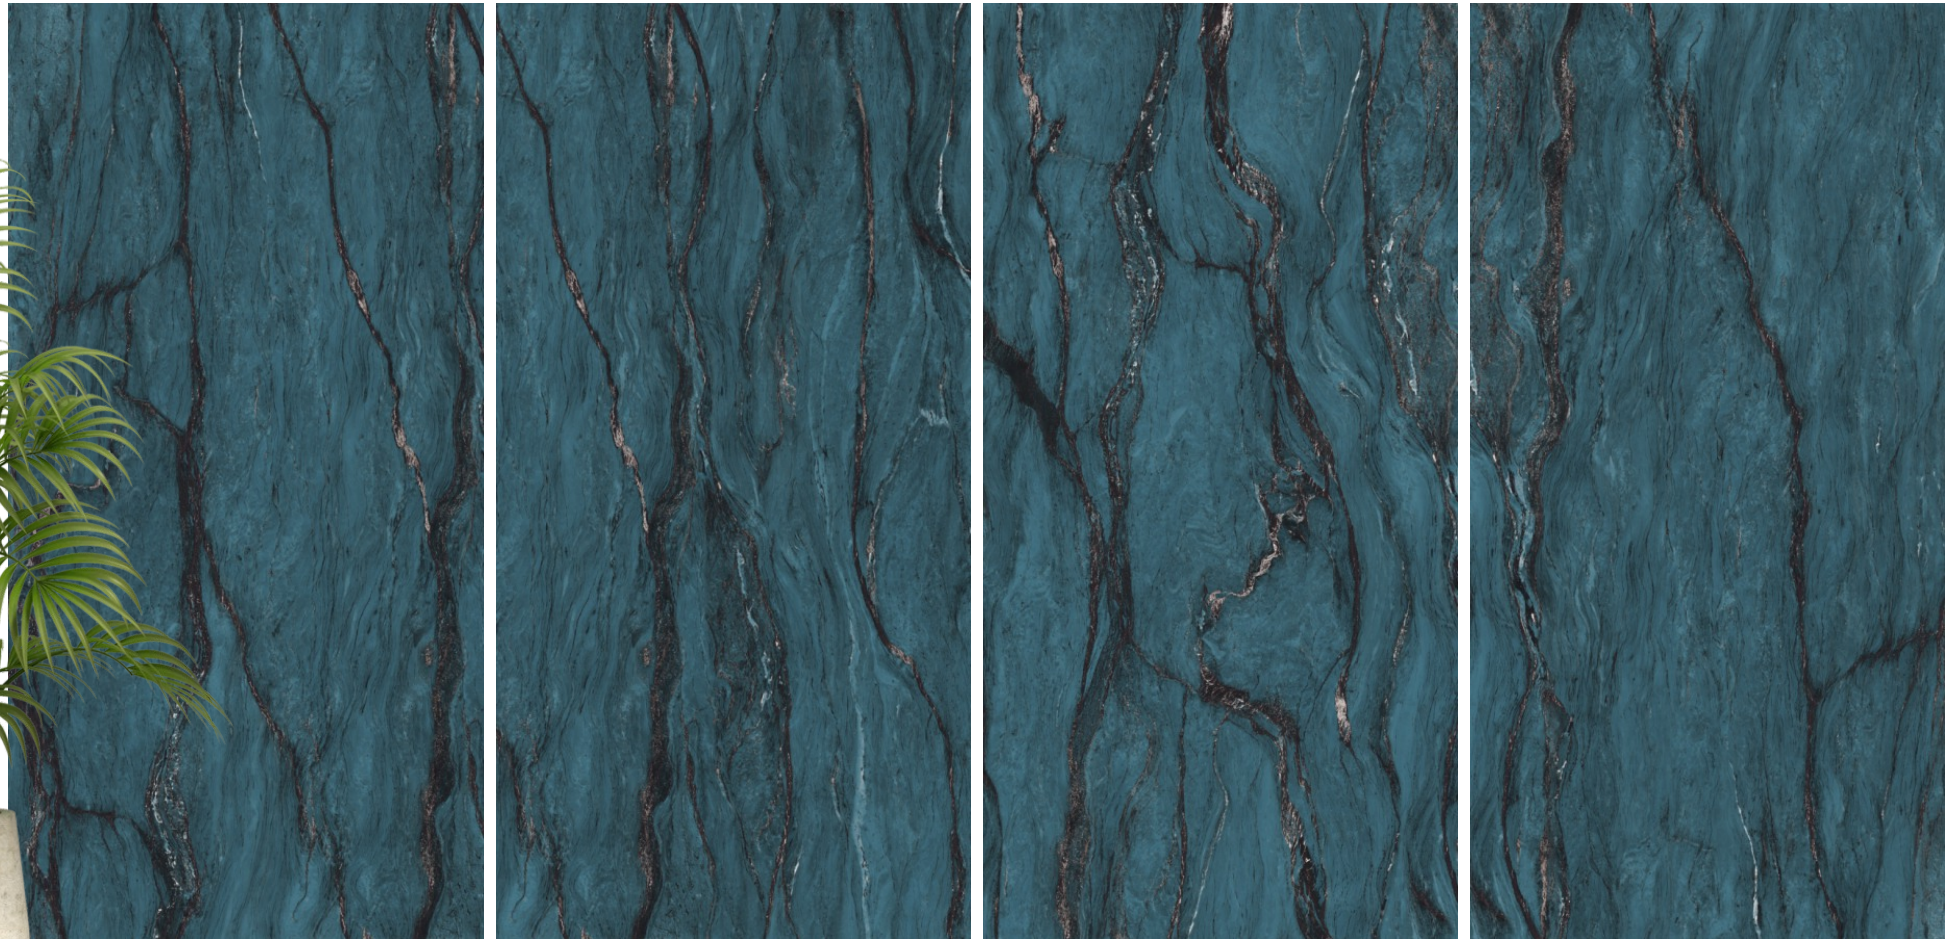

ELEVEN Tiles

Where Style Meets The Future

CODE
FINISH
SIZE

OZONE AQUA
HI-GLOSSY (Polished)
600 x 1200mm

PIXEL