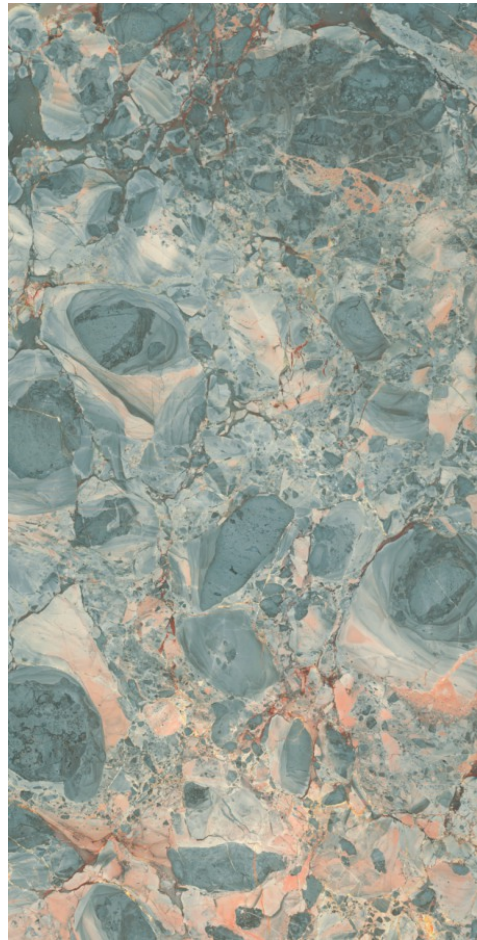

ELEVEN Tiles

Where Style Meets The Future

CODE
FINISH
SIZE

CORSECA AQUA
HI-GLOSSY (Polished)
600 x 1200mm

PIXEL