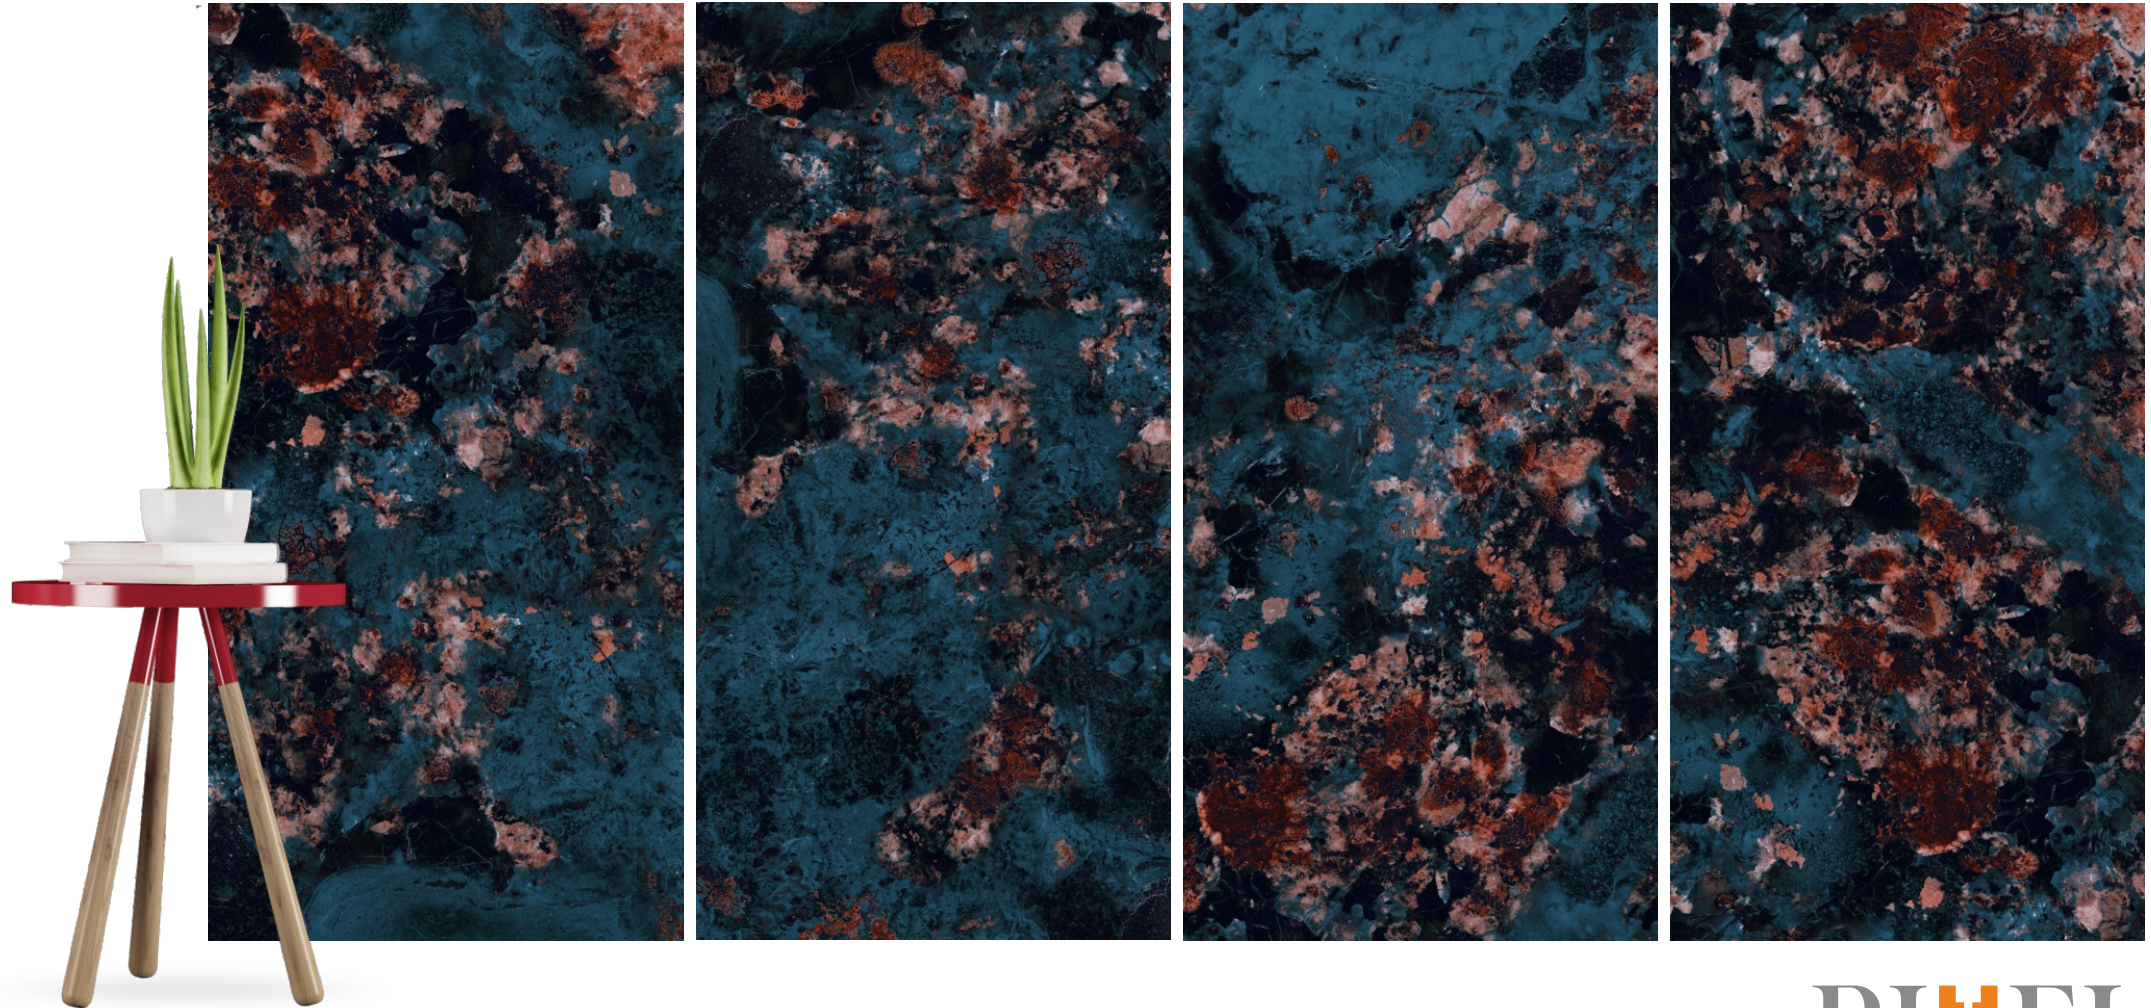

ELEVEN Tiles

Where Style Meets The Future

CODE
FINISH
SIZE

VOLGA AQUA
HI-GLOSSY (Polished)
600 x 1200mm

PIXEL