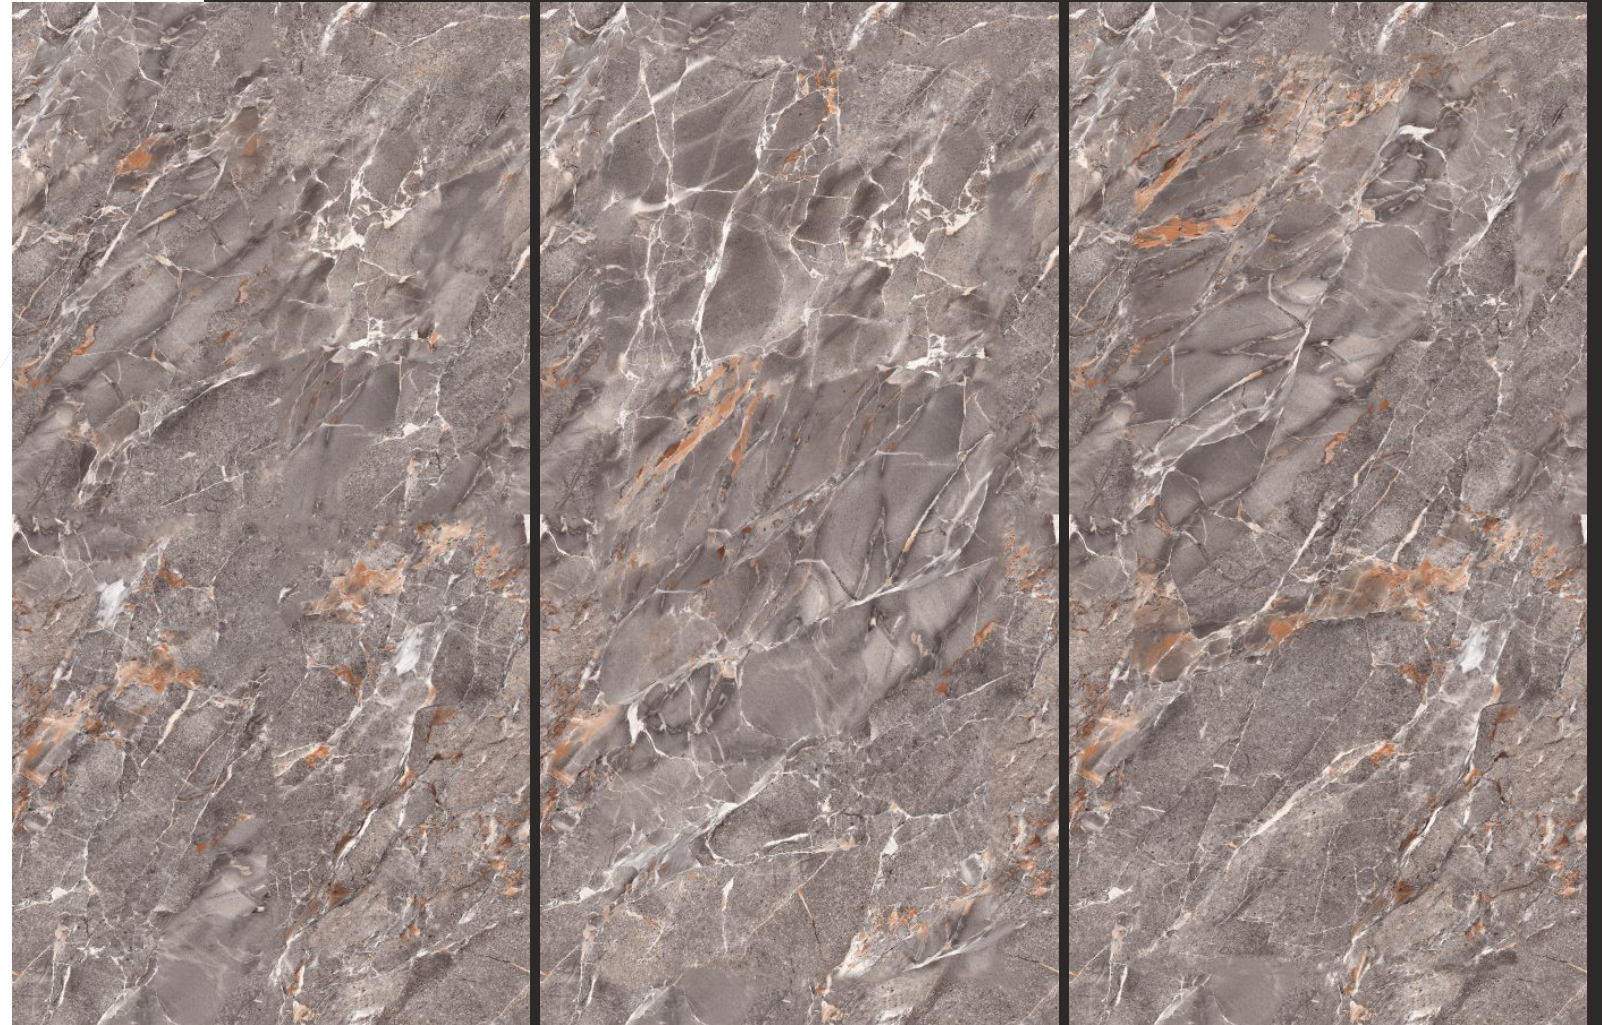

ELEVEN Tiles

Where Style Meets The Future

high
glossy
600 X 1200MM

HI-GLOSSY (Polished)
ADONIS GREY (CNT)

DIGITAL **GLAZED** VITRIFIES TILES