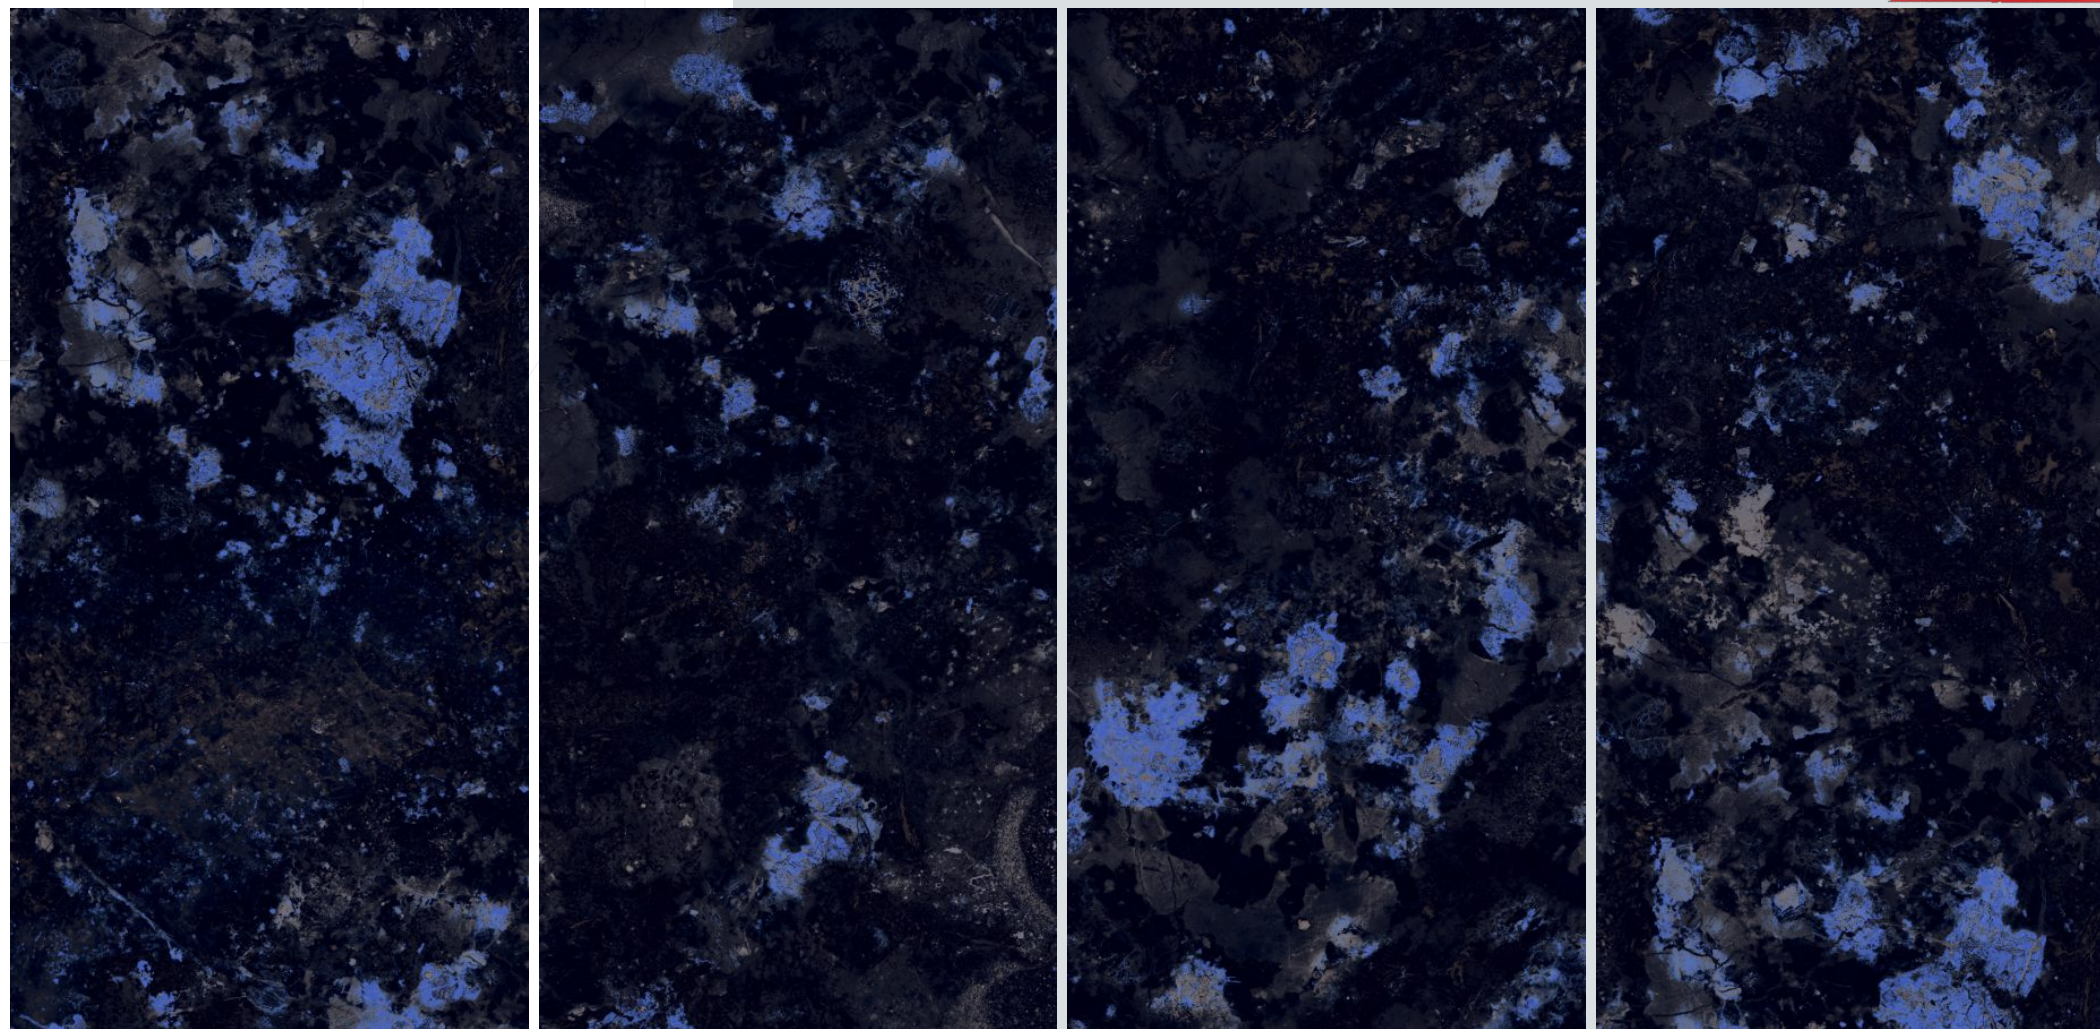

ELEVEN Tiles

Where Style Meets The Future

high
glossy
600 X 1200MM

HI-GLOSSY (Polished)
BLACK EDITION
VOLGA BLUE

NEW

DIGITAL GLAZED VITRIFIED TILES