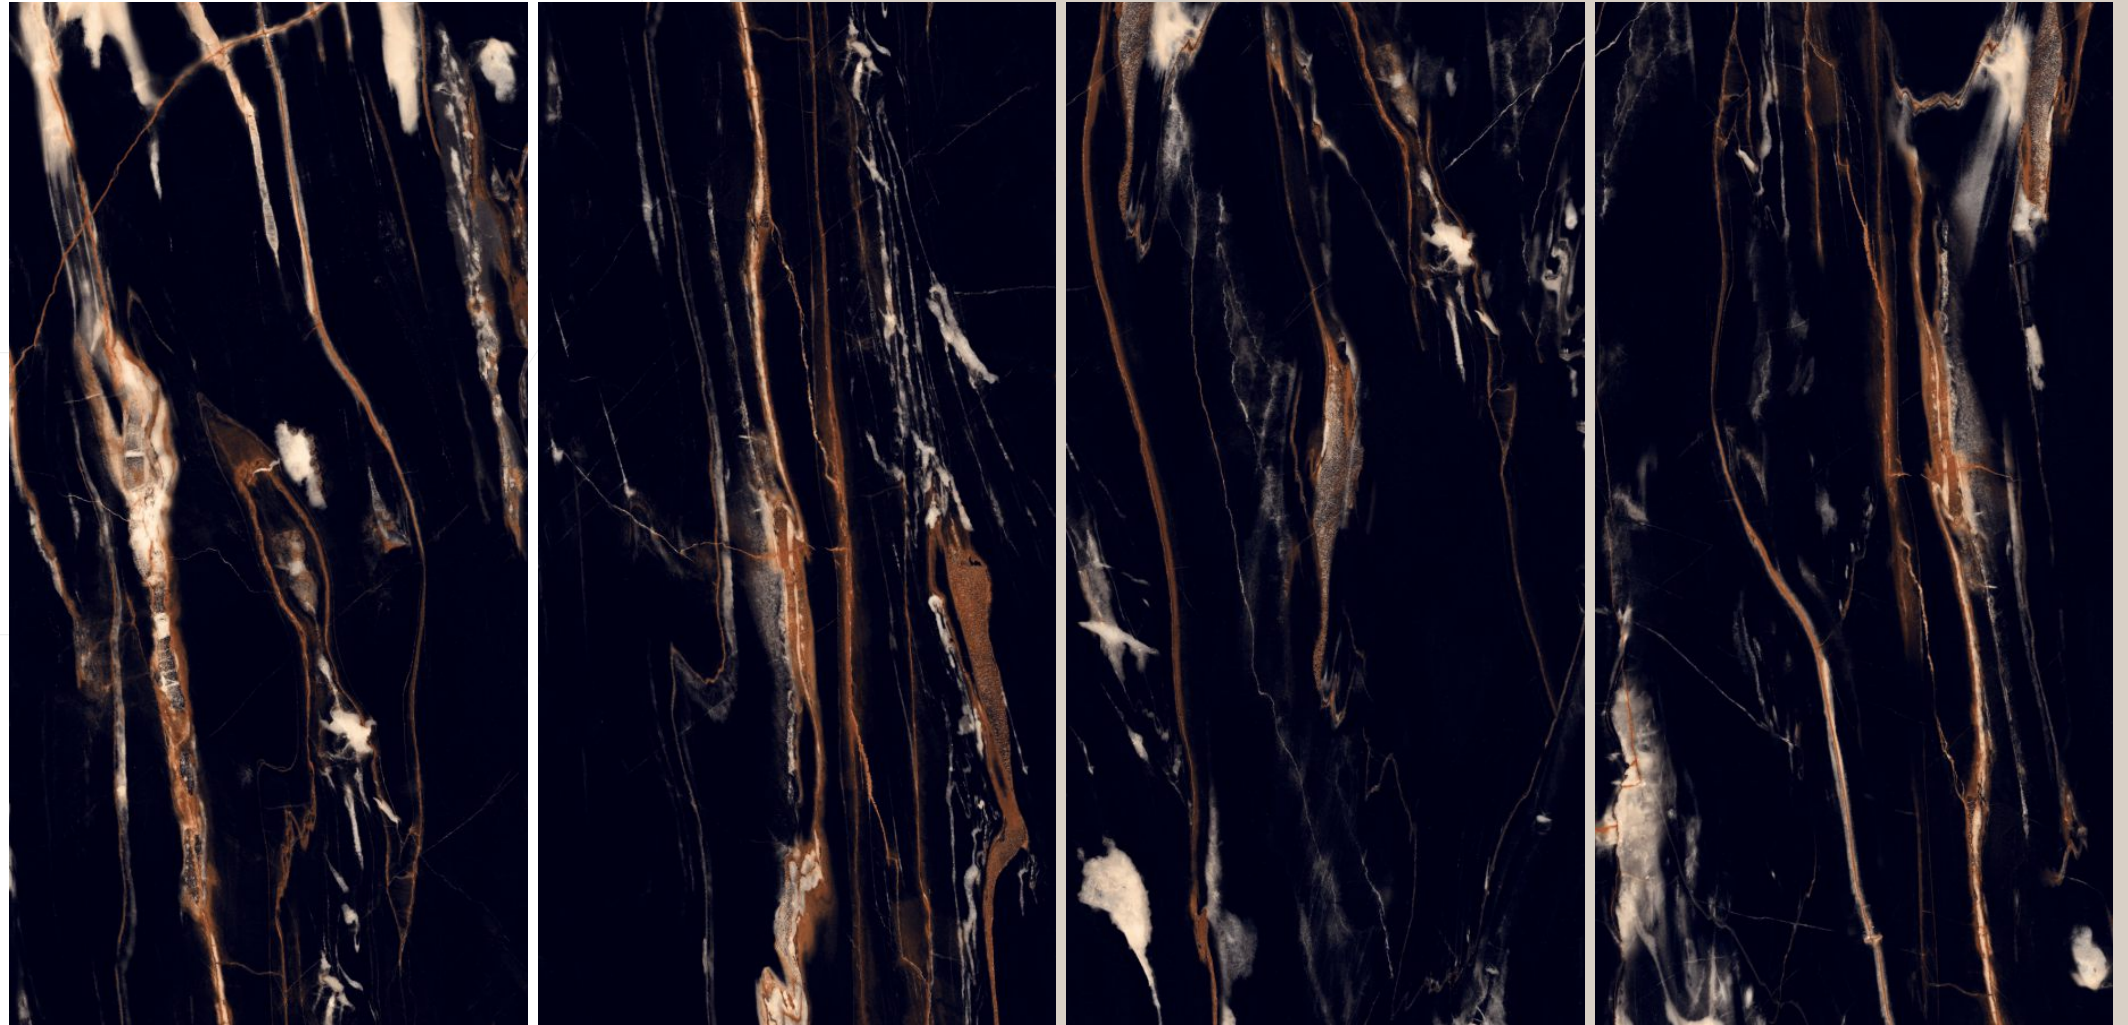

ELEVEN Tiles

Where Style Meets The Future

high
glossy
600 X 1200MM

HI-GLOSSY (Polished)
BLACK EDITION
ARGOS NERO

DIGITAL GLAZED VITRIFIES TILES