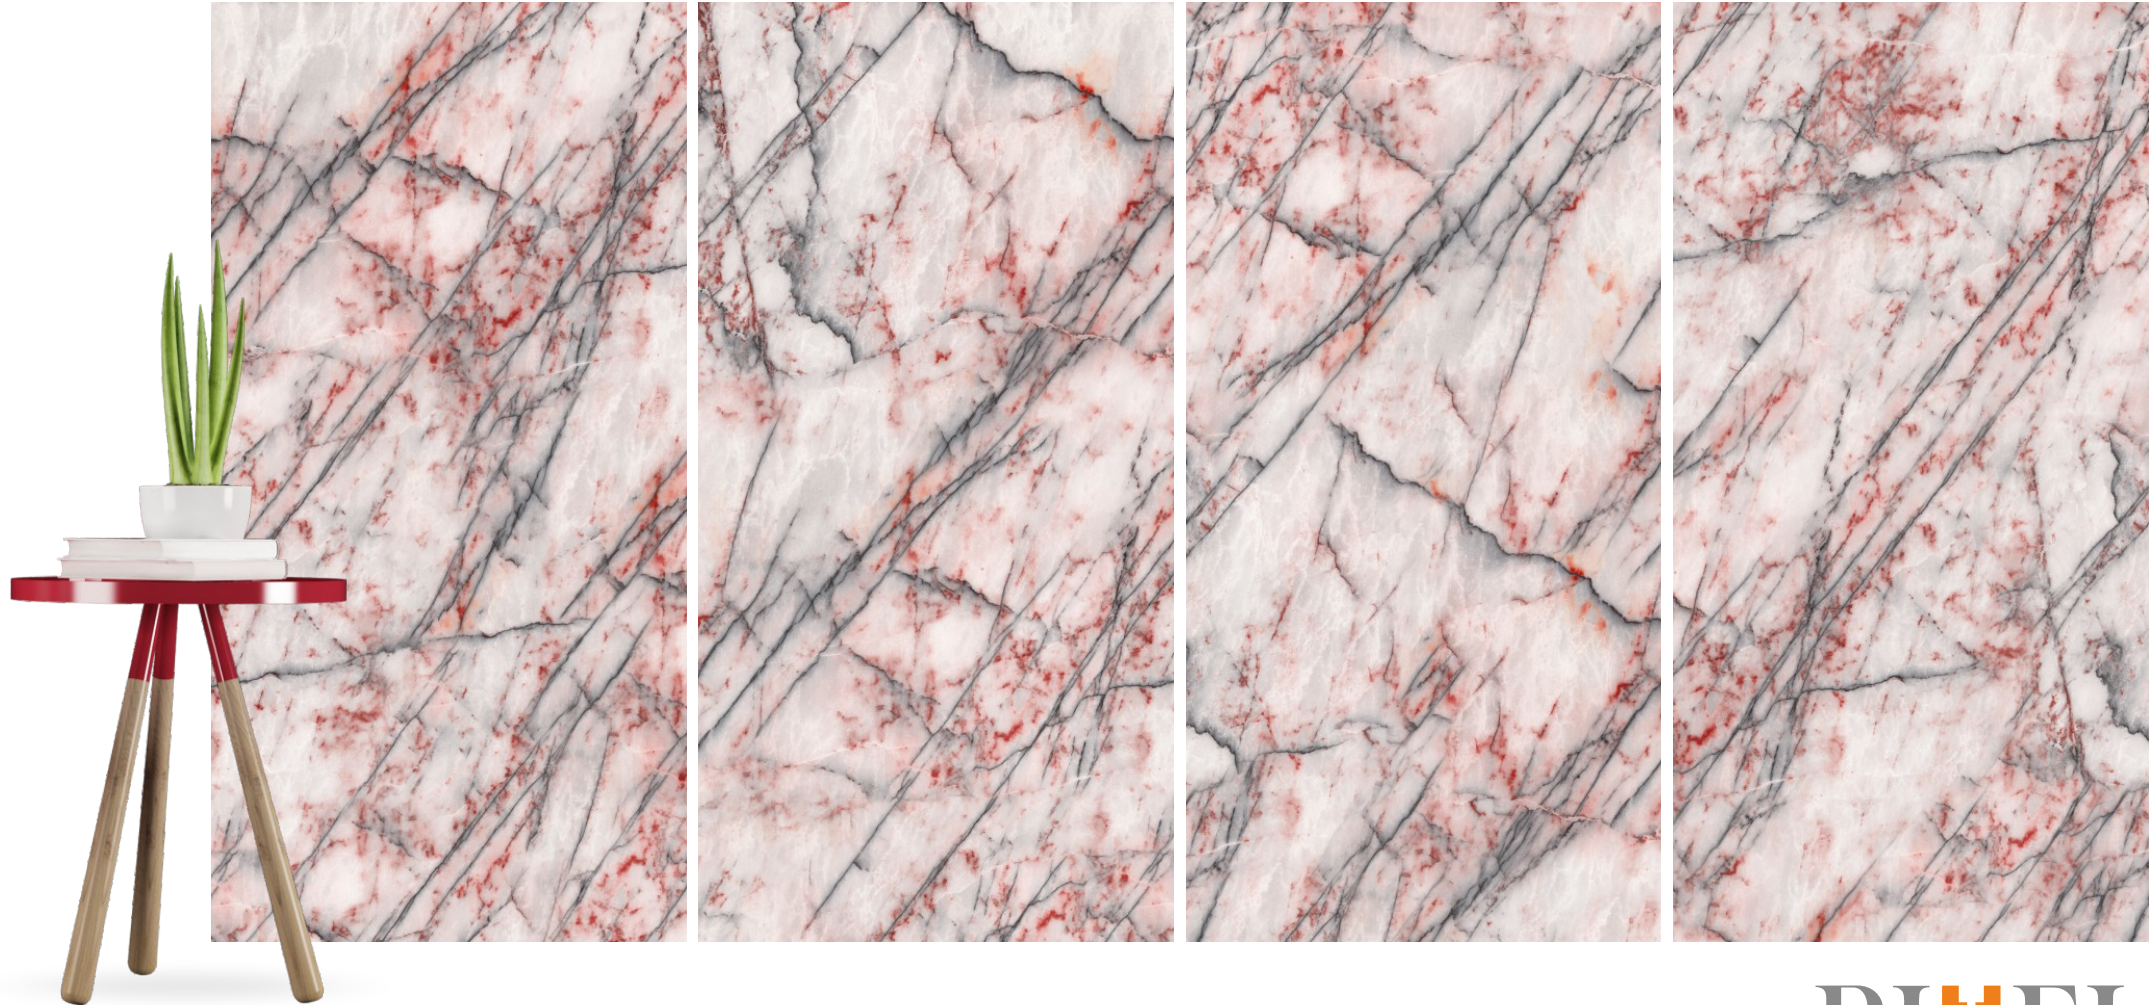

# ELEVEN Tiles

Where Style Meets The Future

CODE  
FINISH  
SIZE

**LILAC RED**  
HI-GLOSSY (Polished)  
600 x 1200mm

PIXEL