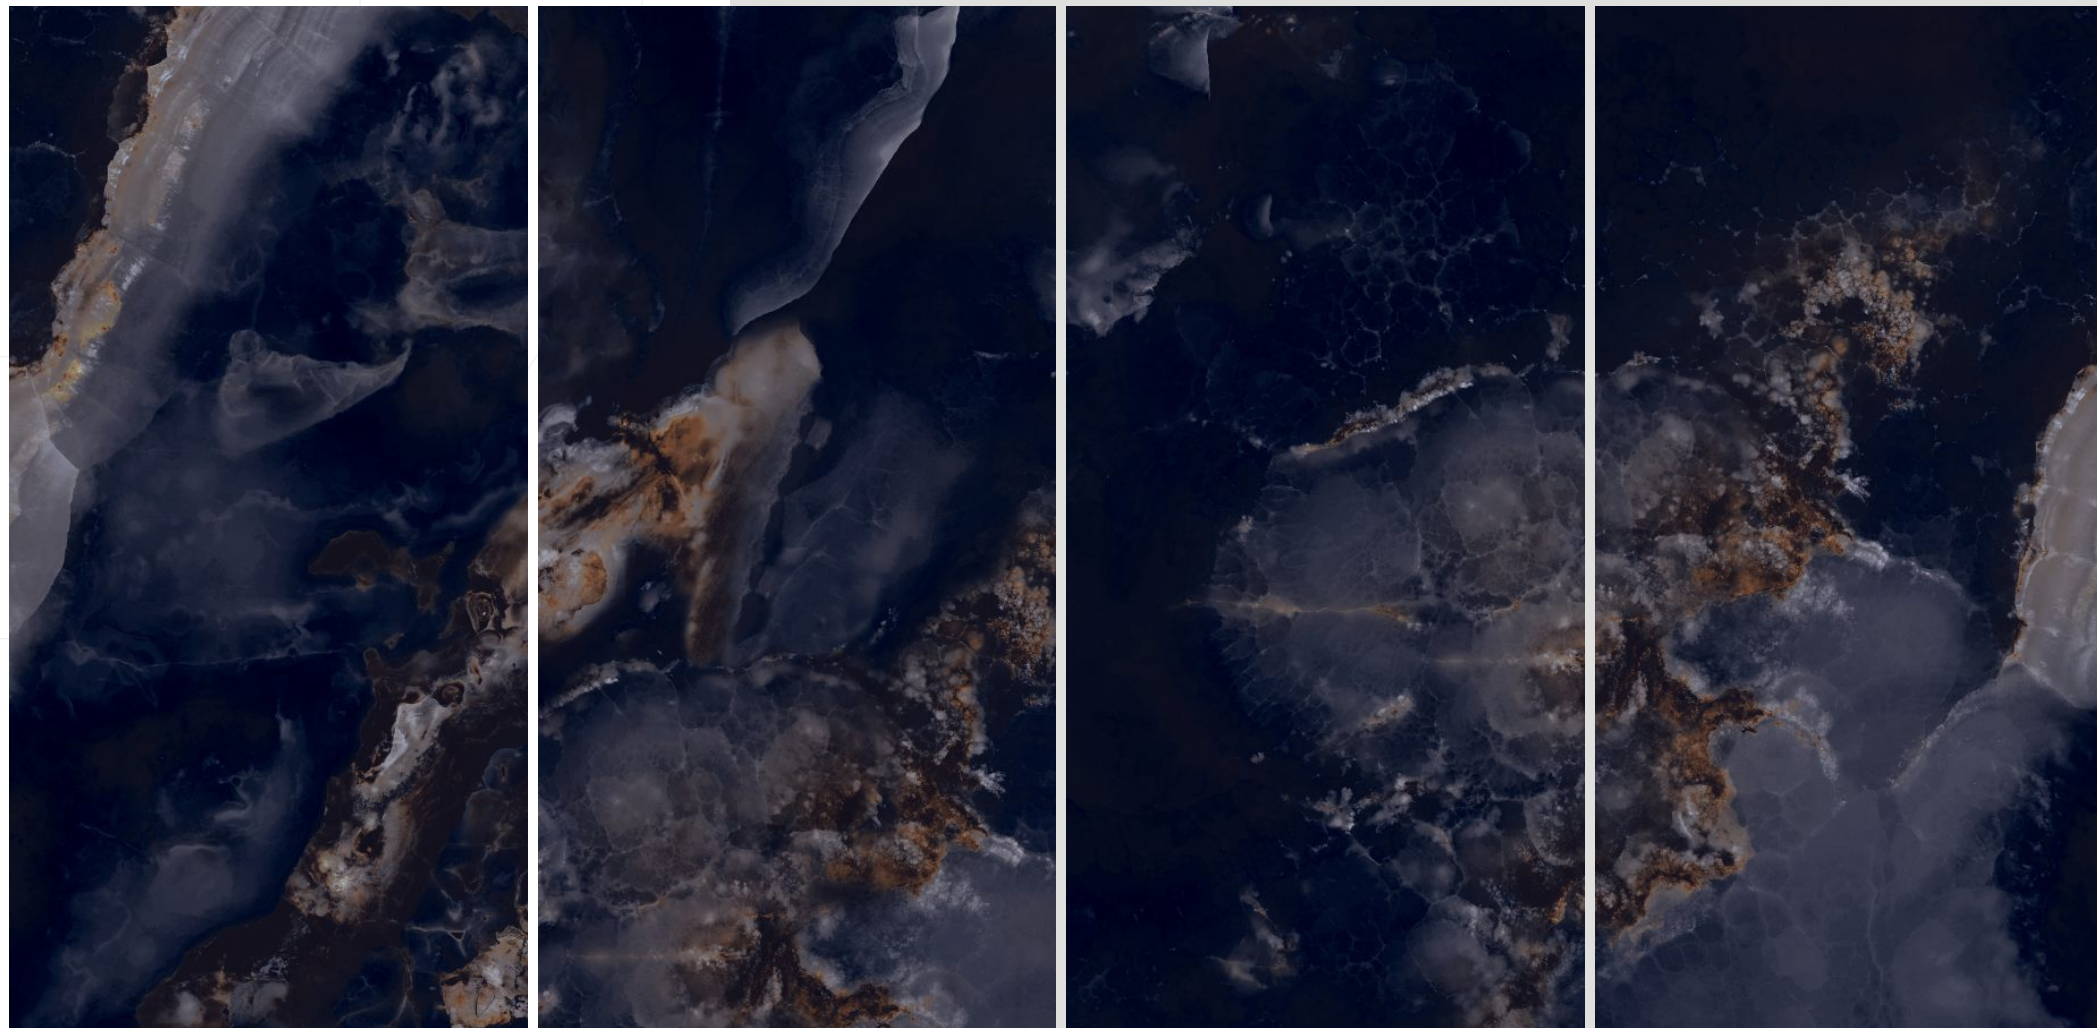

ELEVEN Tiles

Where Style Meets The Future

high
glossy
600 X 1200MM

HI-GLOSSY (Polished)
BLACK EDITION
ONYX BLACK

DIGITAL GLAZED VITRIFIES TILES