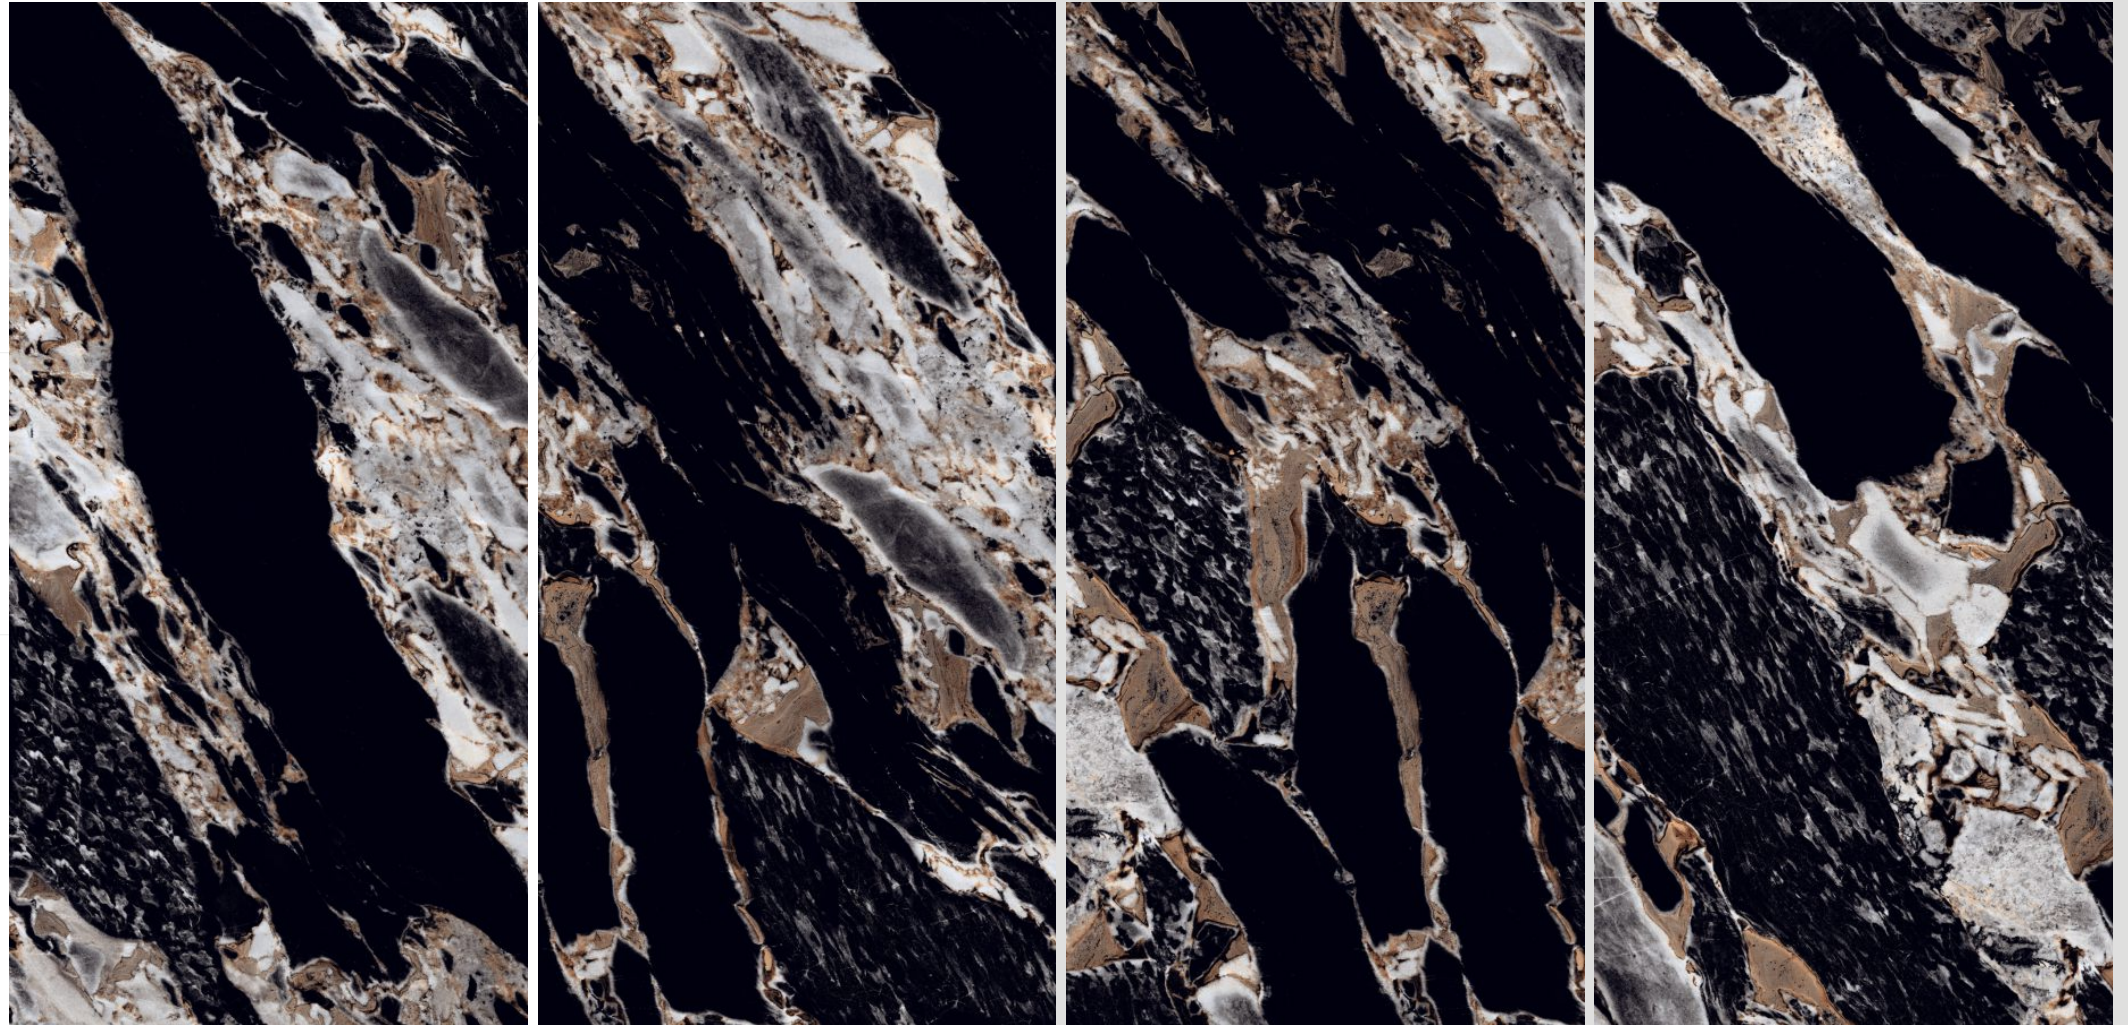

ELEVEN Tiles

Where Style Meets The Future

high
glossy
600 X 1200MM

HI-GLOSSY (Polished)
BLACK EDITION
BLACK BEAUTY

DIGITAL GLAZED VITRIFIES TILES