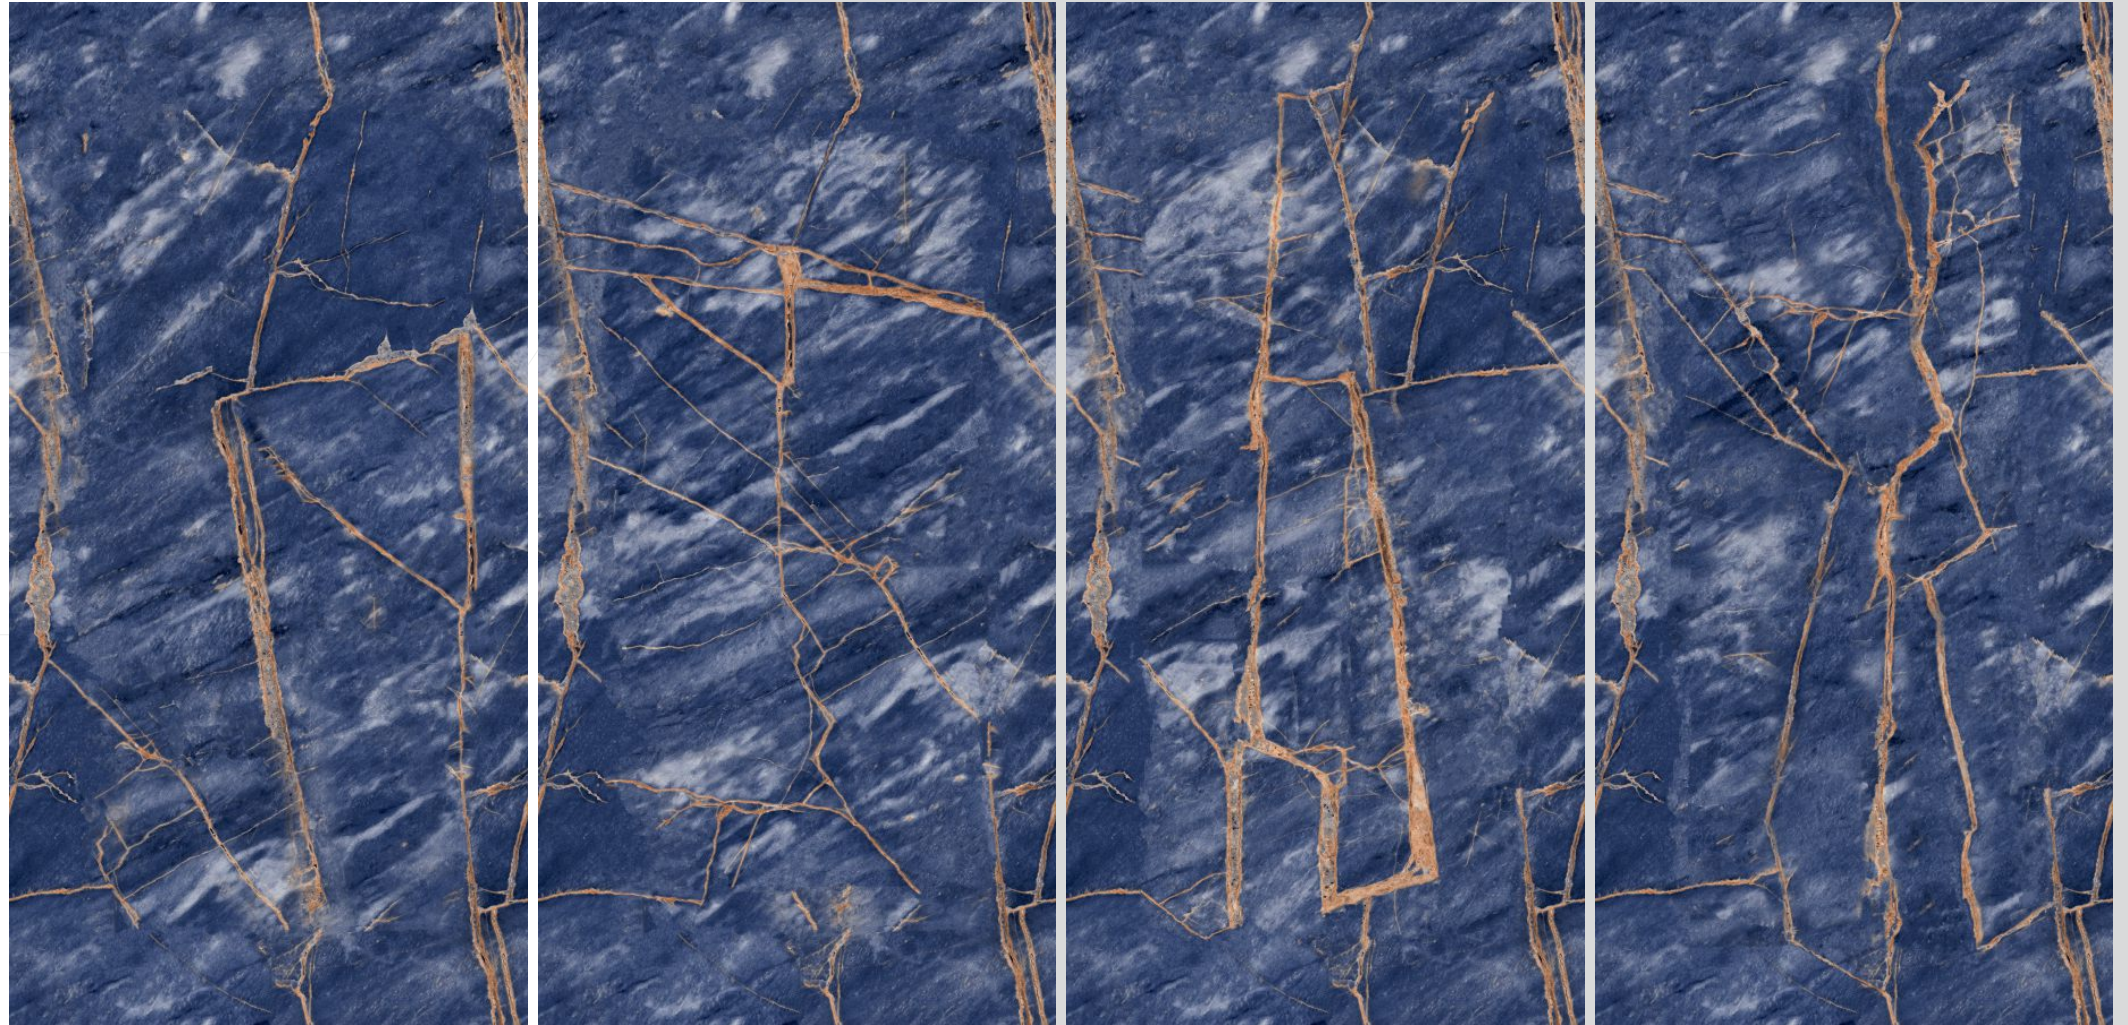

ELEVEN Tiles

Where Style Meets The Future

high
glossy
600 X 1200MM

HI-GLOSSY (Polished)
DESERT AZUL (CNT)

DIGITAL GLAZED VITRIFIES TILES