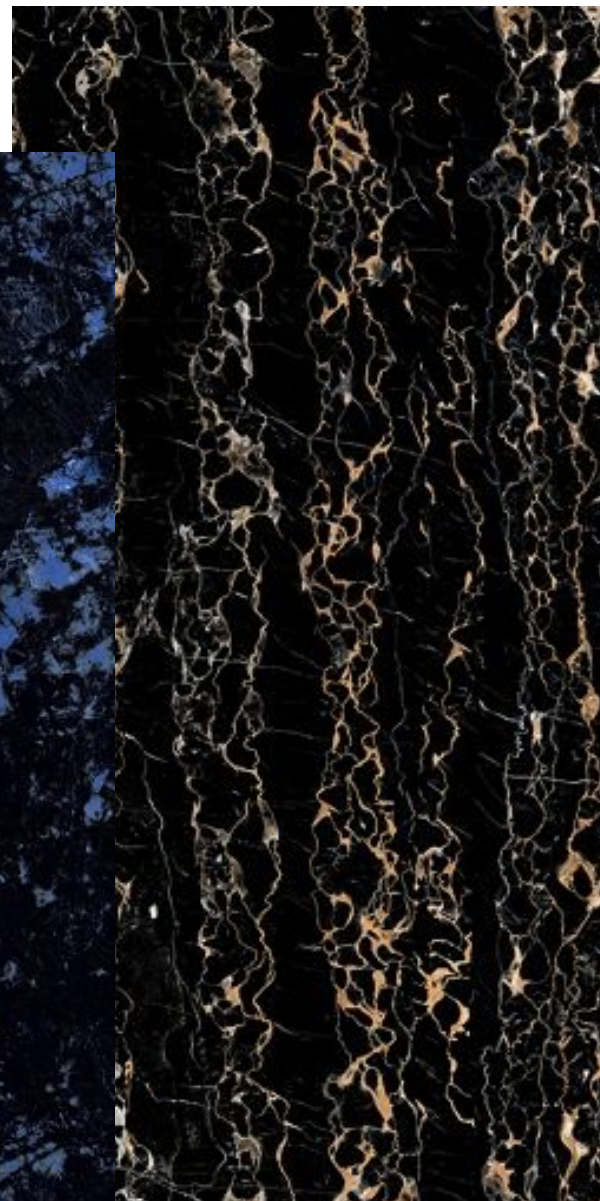

DIGITAL  
**GLAZED**  
VITRIFIED TILES  
600X1200 MM

**High Glossy  
Collection**