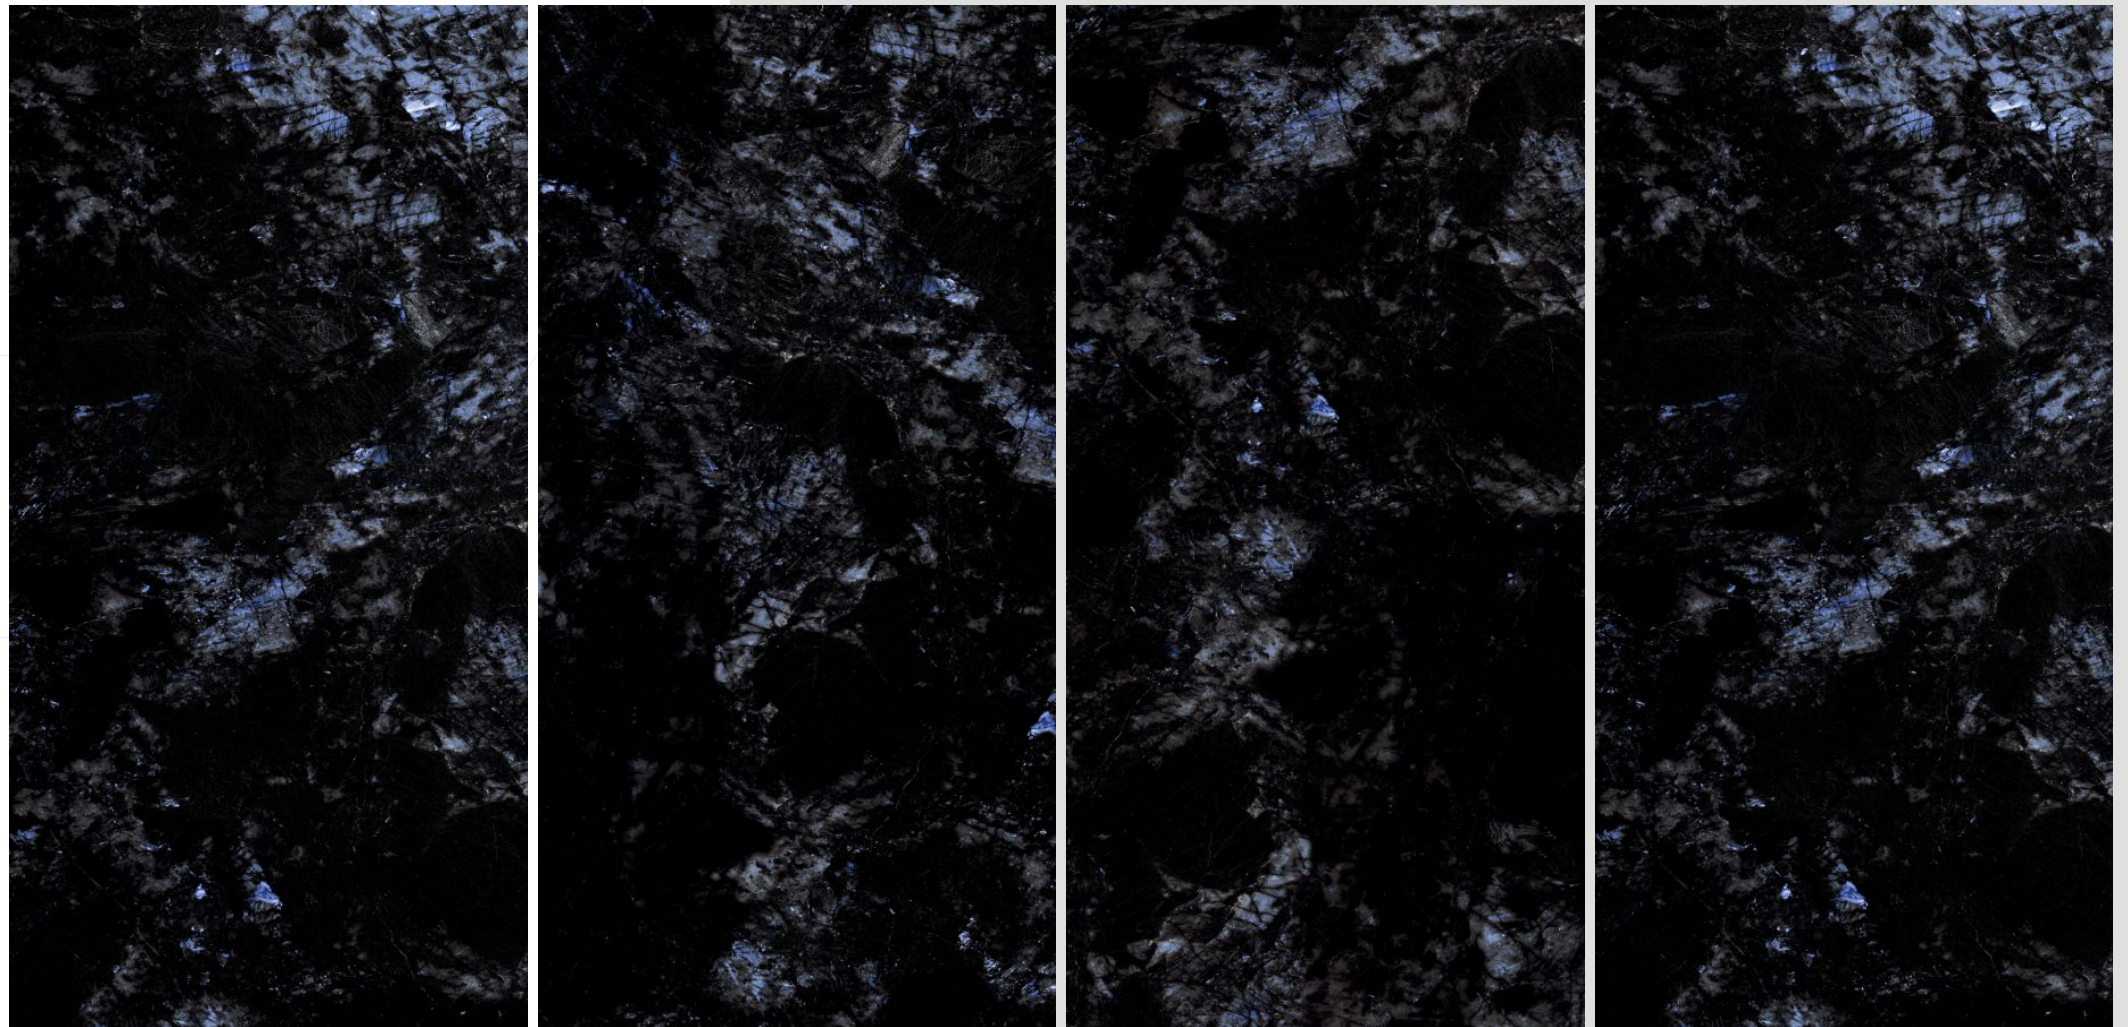

ELEVEN Tiles

Where Style Meets The Future

high
glossy
600 X 1200MM

HI-GLOSSY (Polished)
BLACK EDITION
BLUE BOLIVIA

DIGITAL GLAZED VITRIFIED TILES