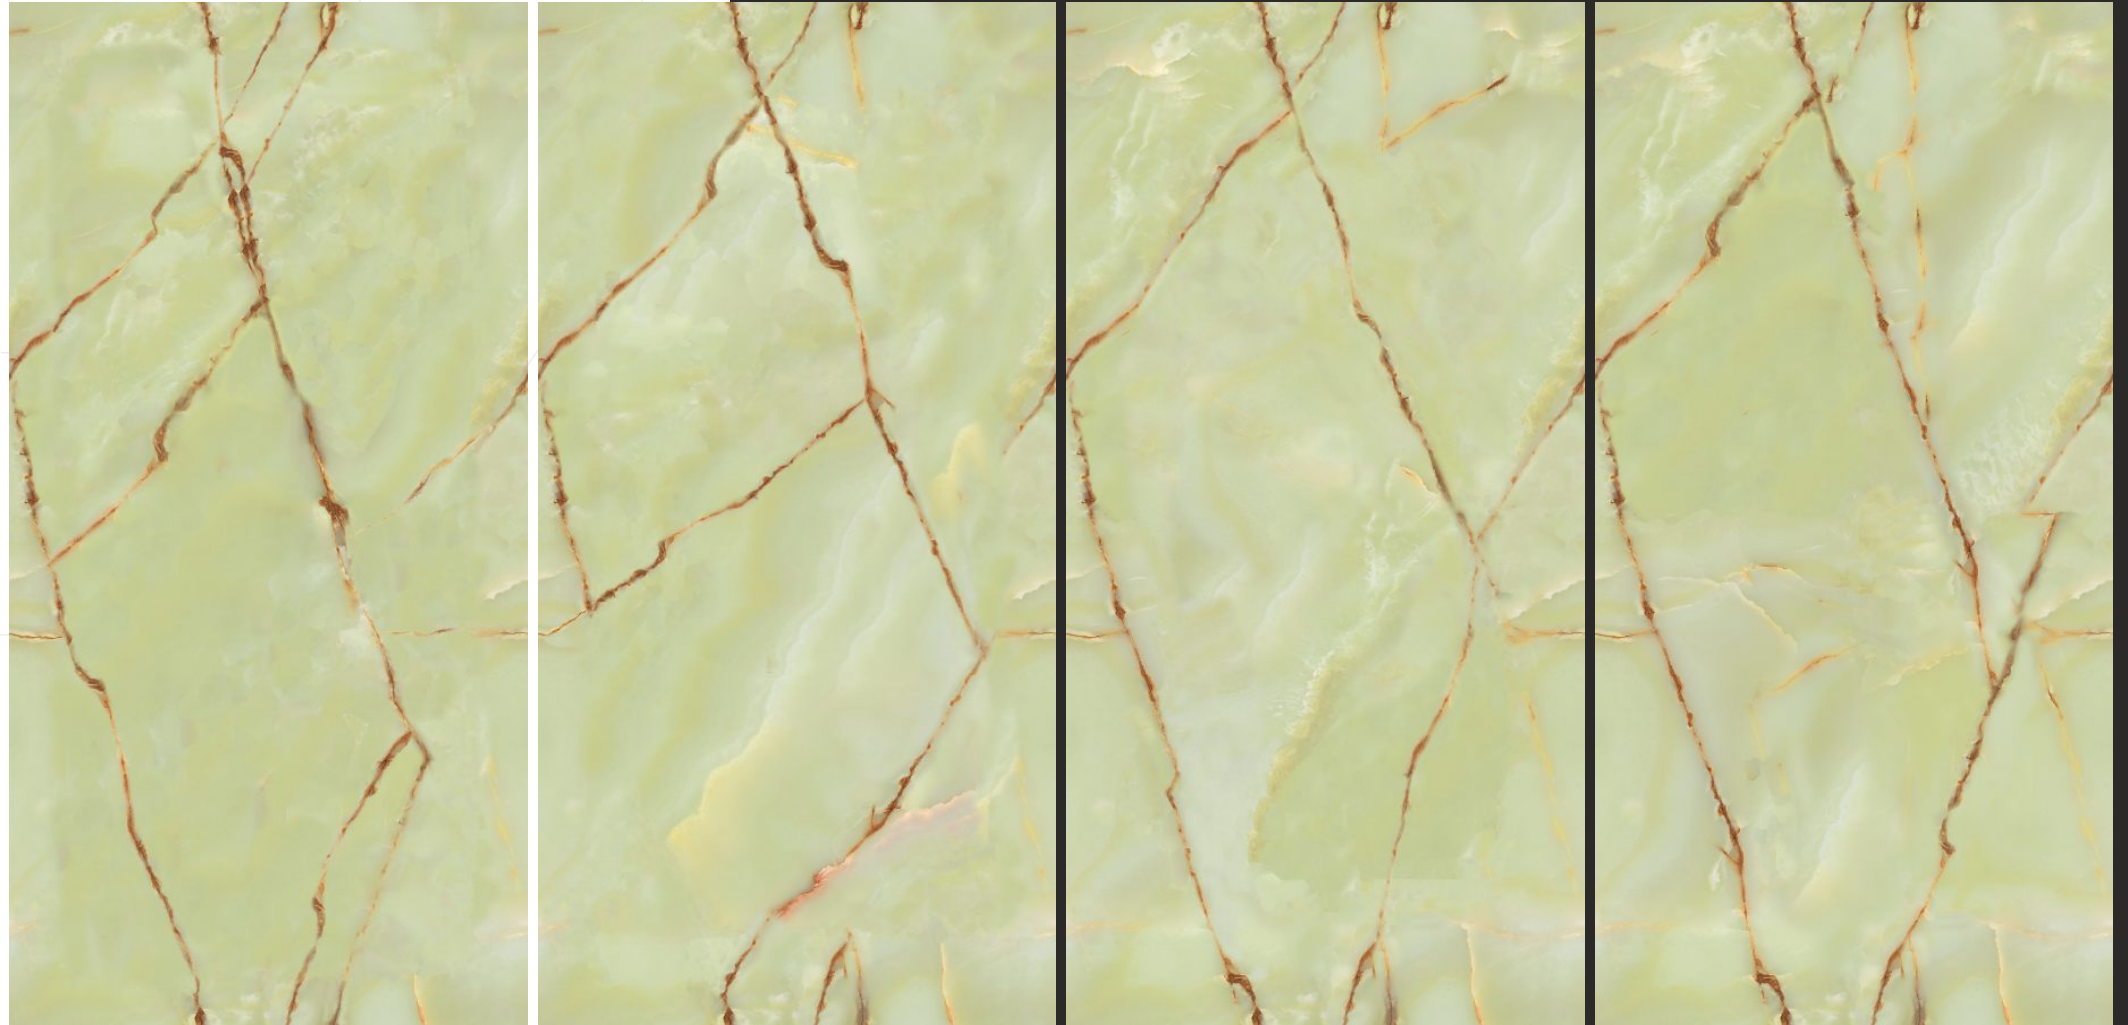

ELEVEN Tiles

Where Style Meets The Future

high
glossy
600 X 1200MM

HI-GLOSSY (Polished)
ONYX GREEN (CNT)

DIGITAL **GLAZED** VITRIFIES TILES