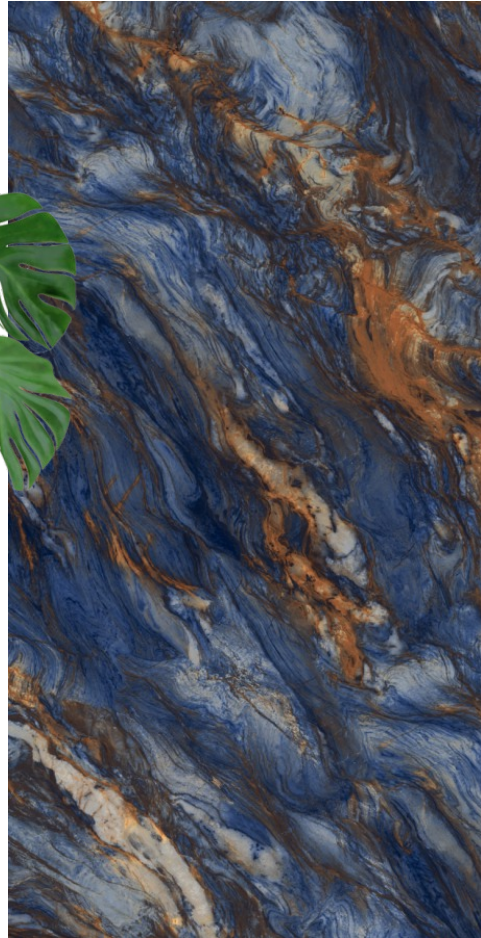

ELEVEN Tiles

Where Style Meets The Future

CODE
FINISH
SIZE

WAVE BLUE
HI-GLOSSY (Polished)
600 x 1200mm

PIXEL