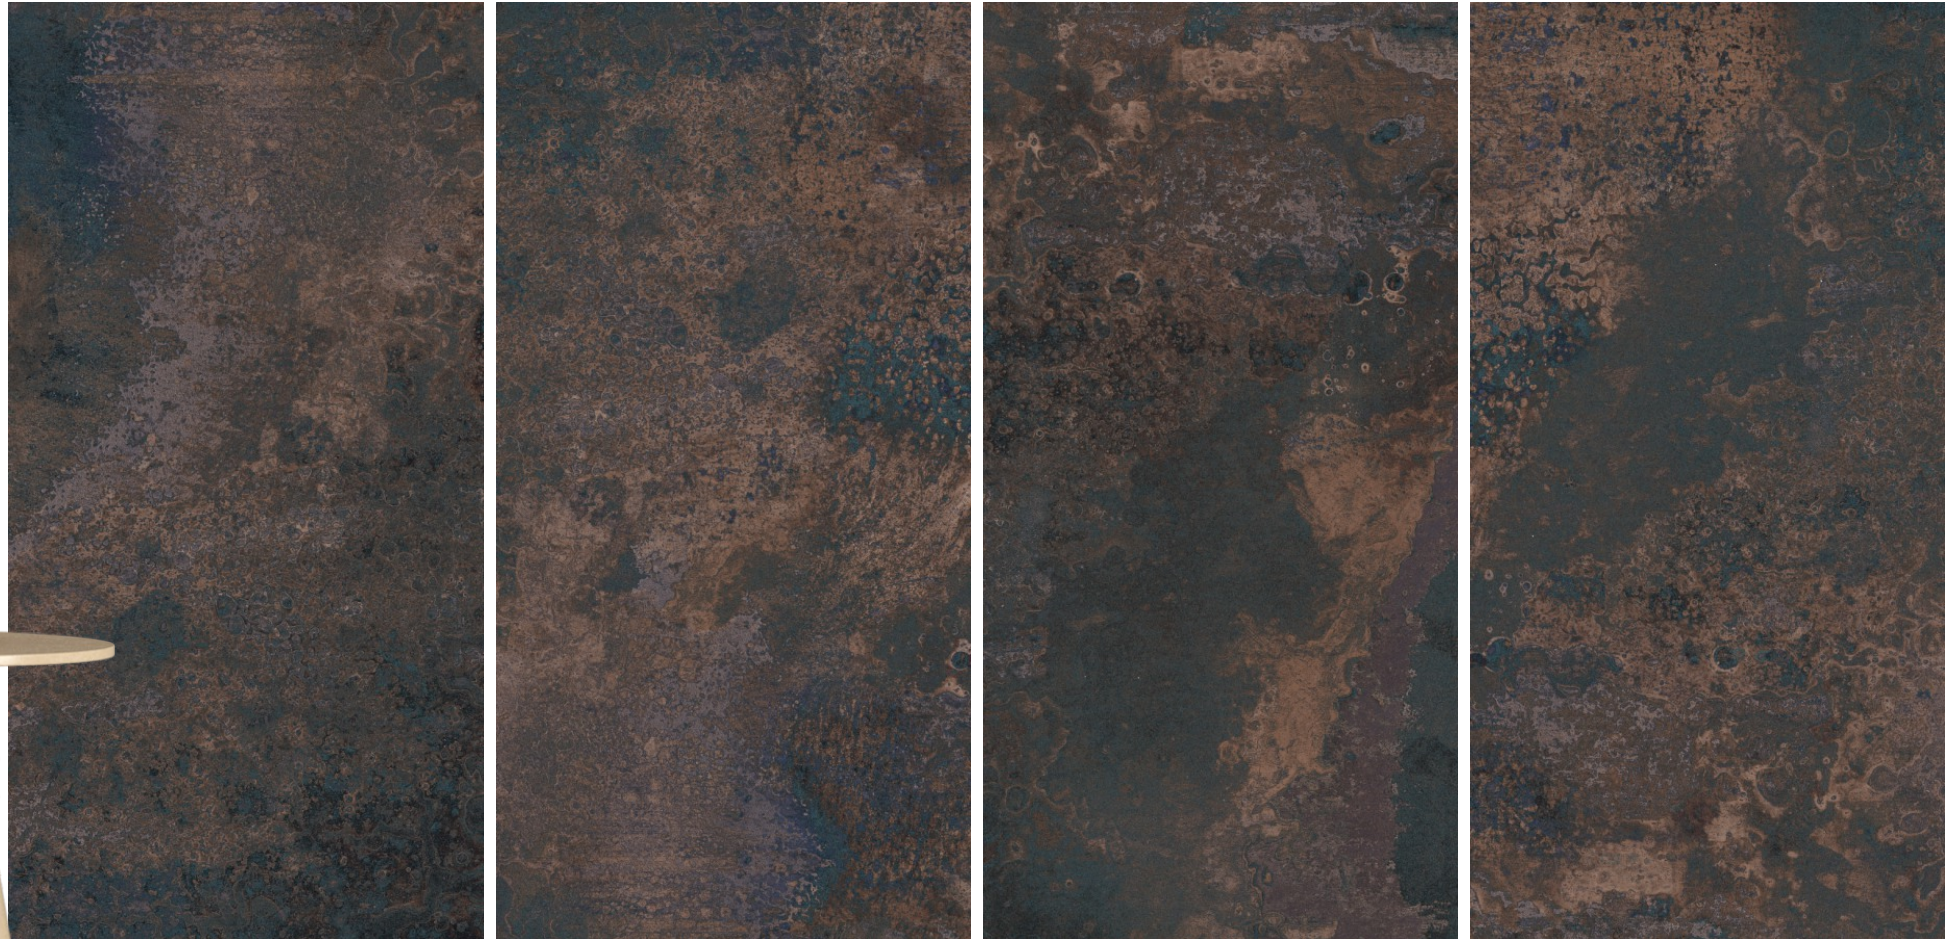

ELEVEN Tiles

Where Style Meets The Future

CODE
FINISH
SIZE

GREEN JASPER
HI-GLOSSY (Polished)
600 x 1200mm

PIXEL