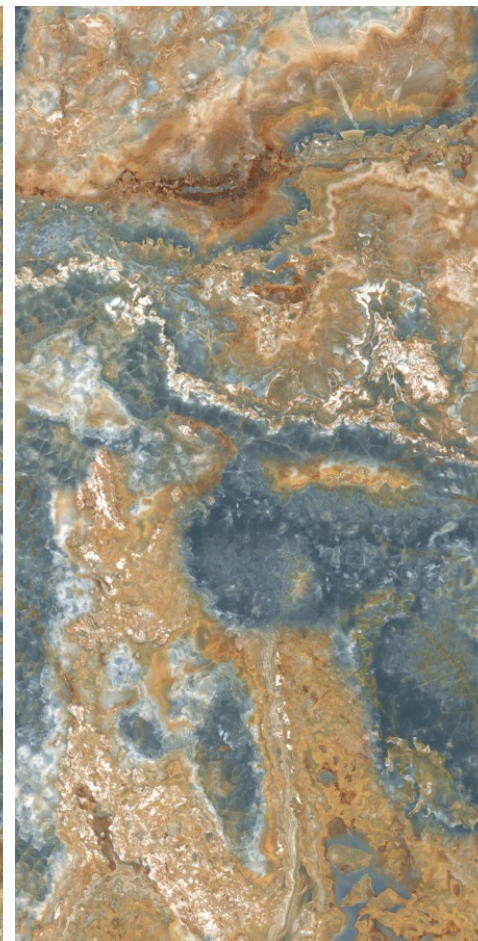

ELEVEN Tiles

Where Style Meets The Future

CODE
FINISH
SIZE

SMERALDO VERDE
HI-GLOSSY (Polished)
600 x 1200mm

PIXEL