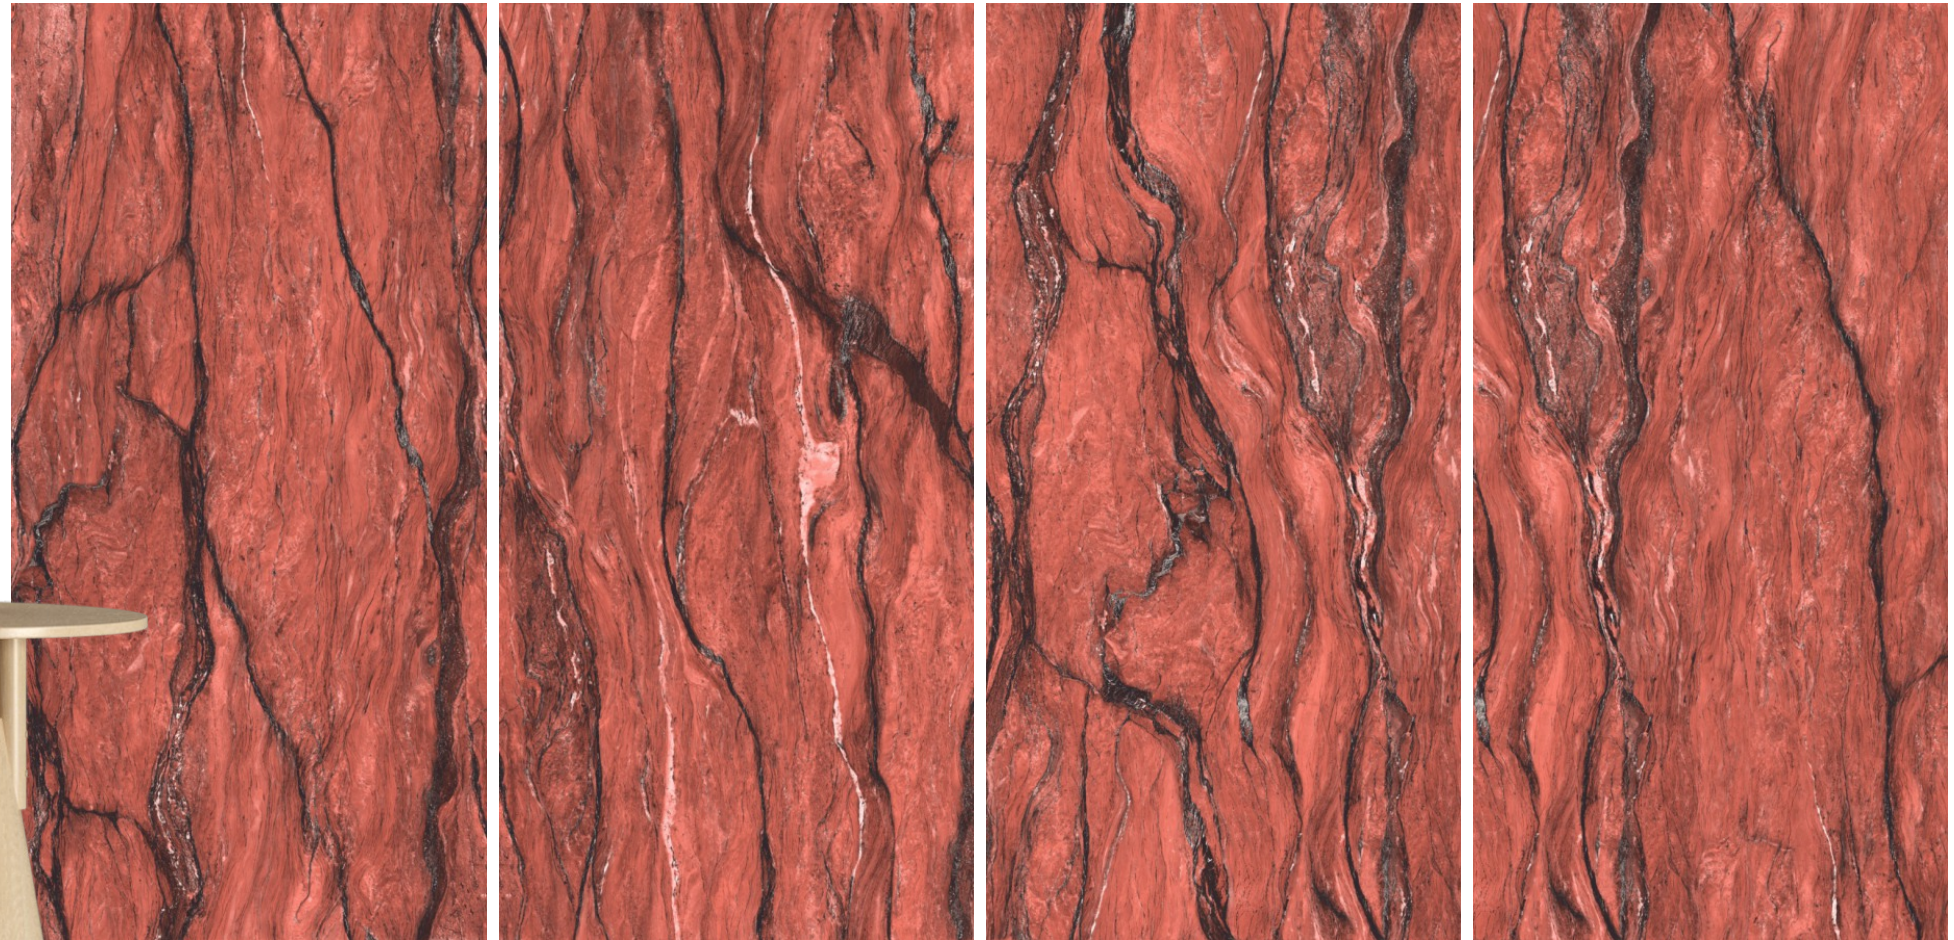

ELEVEN Tiles

Where Style Meets The Future

CODE
FINISH
SIZE

OZONE RED
HI-GLOSSY (Polished)
600 x 1200mm

PIXEL