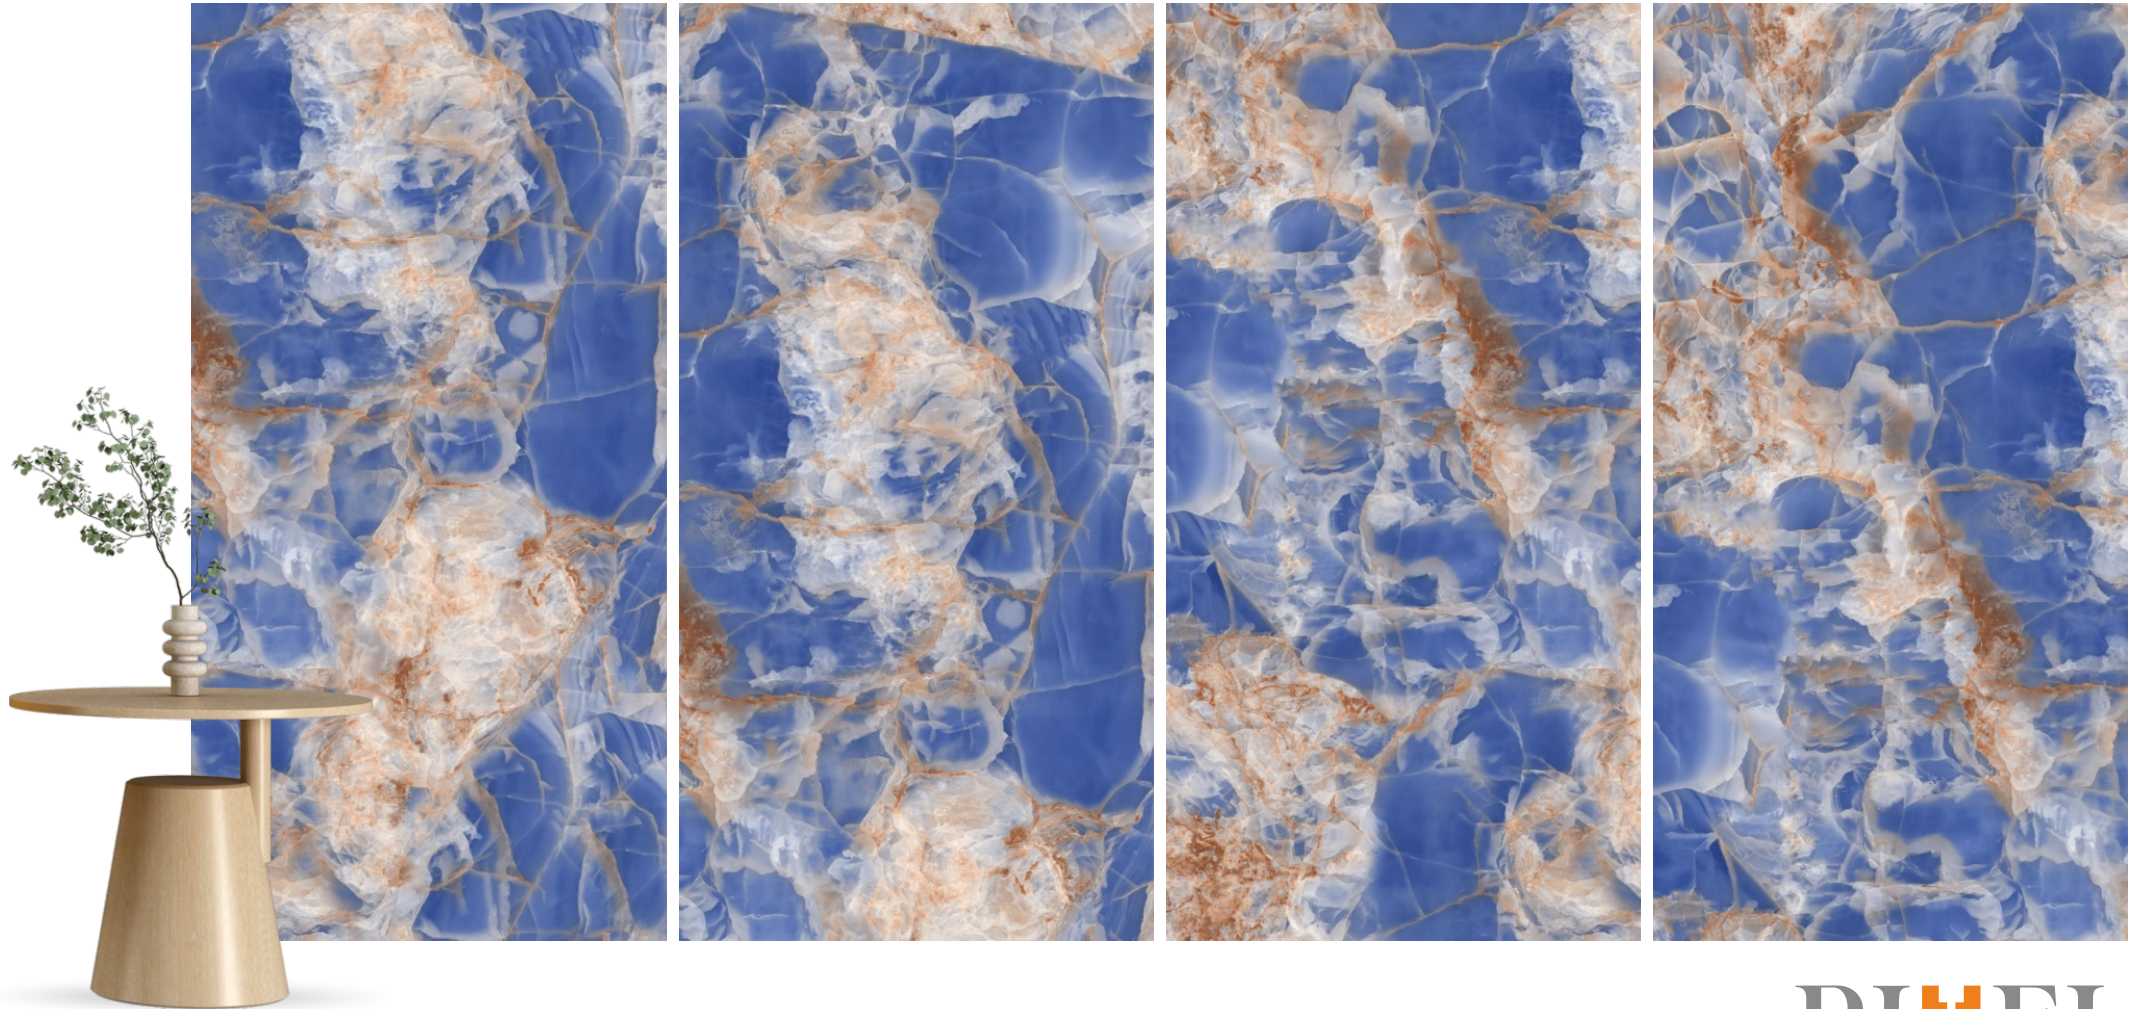

ELEVEN Tiles

Where Style Meets The Future

CODE
FINISH
SIZE

SMOKE ONYX BLUE
HI-GLOSSY (Polished)
600 x 1200mm

PIXEL