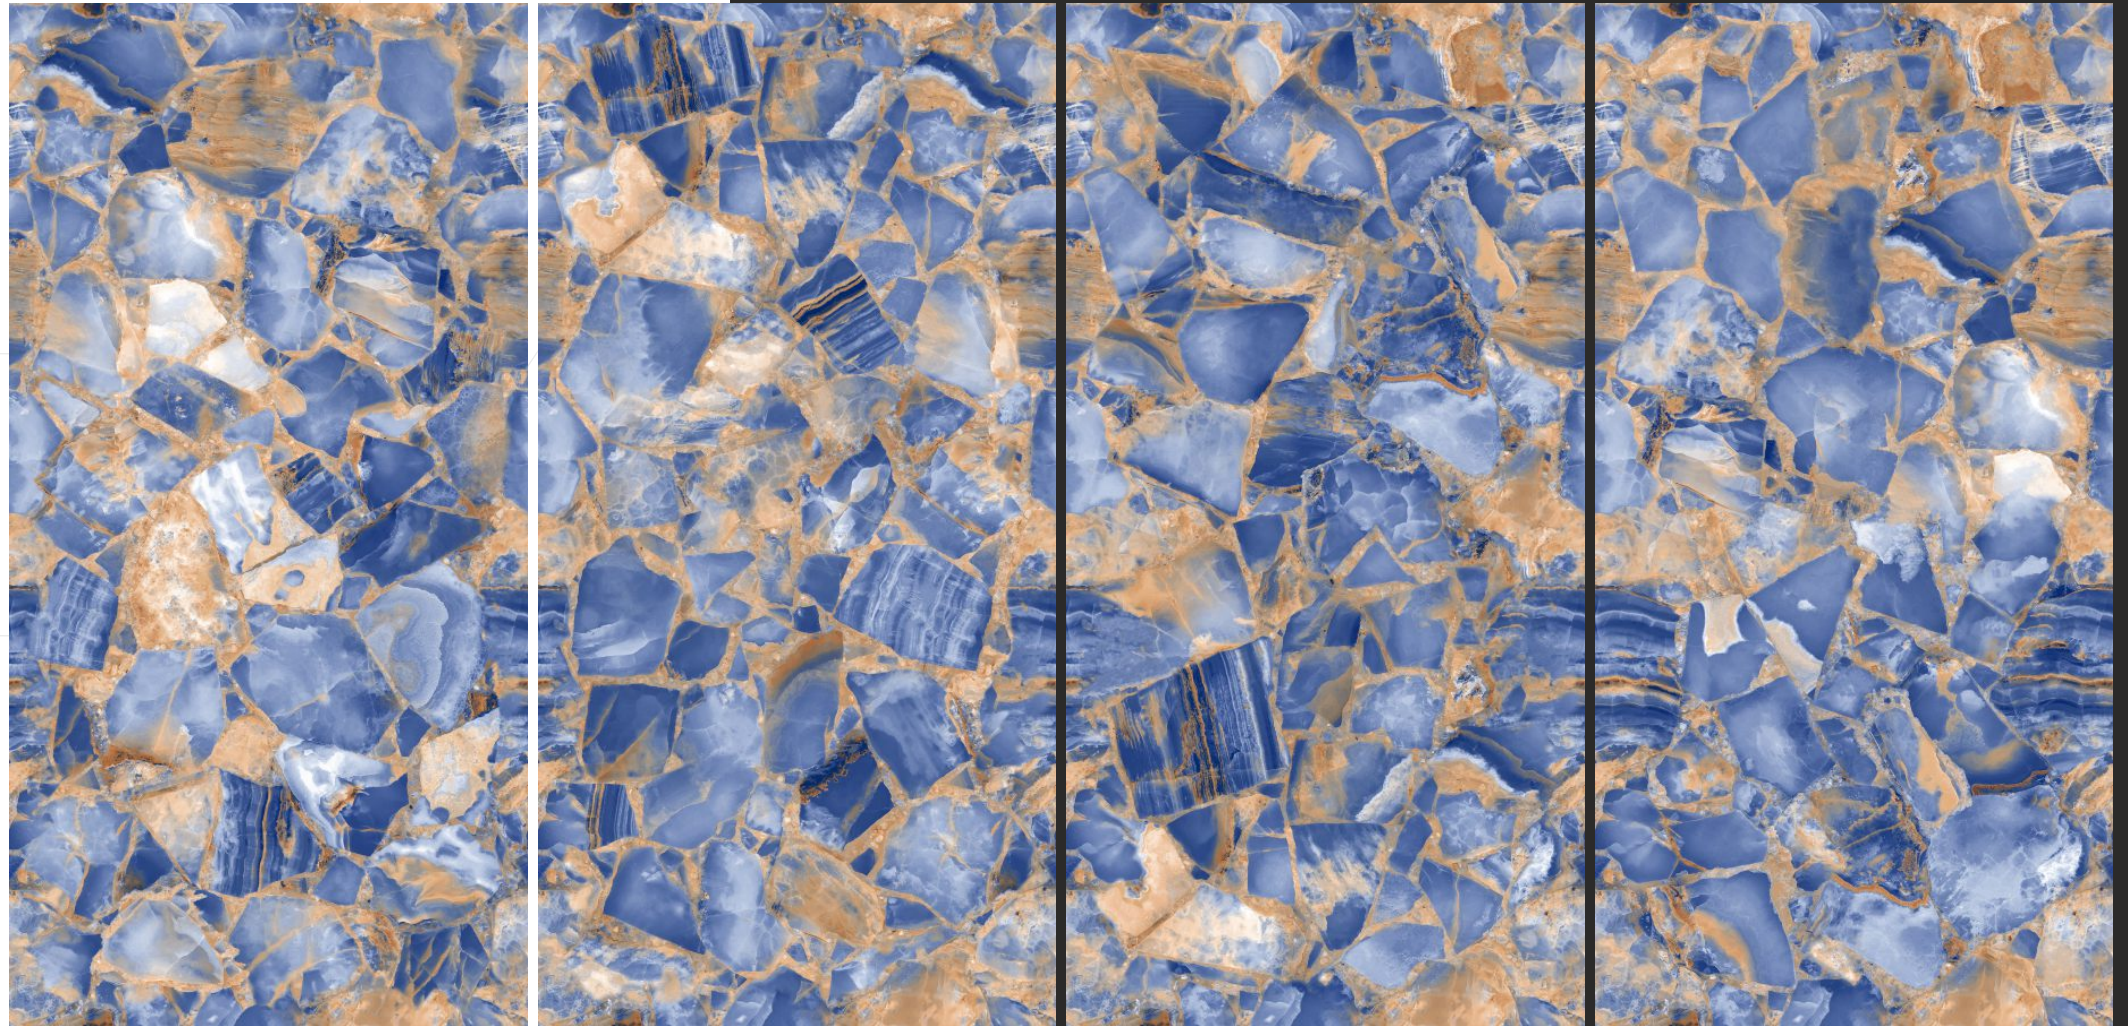

ELEVEN Tiles

Where Style Meets The Future

high
glossy
600 X 1200MM

HI-GLOSSY (Polished)
MALIBU GRANITE BLUE
(CNT)

DIGITAL GLAZED VITRIFIES TILES