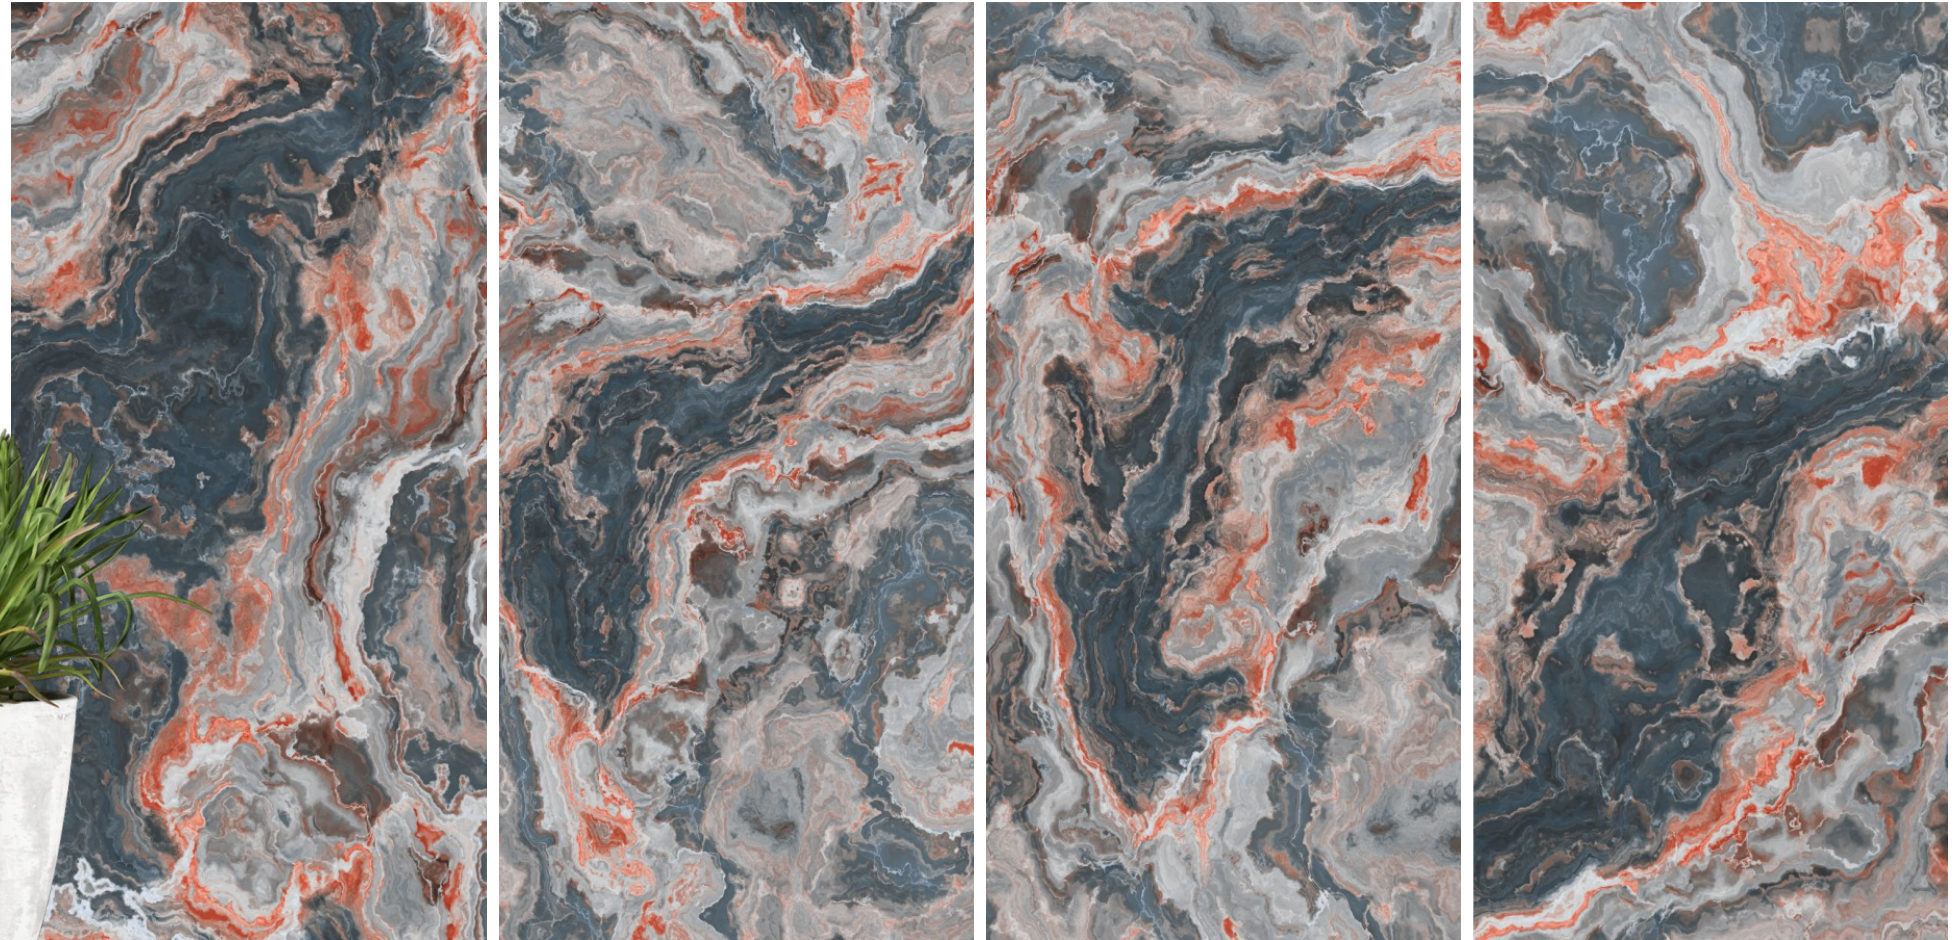

ELEVEN Tiles

Where Style Meets The Future

CODE
FINISH
SIZE

DIASPRO TILL
HI-GLOSSY (Polished)
600 x 1200mm

PIXEL