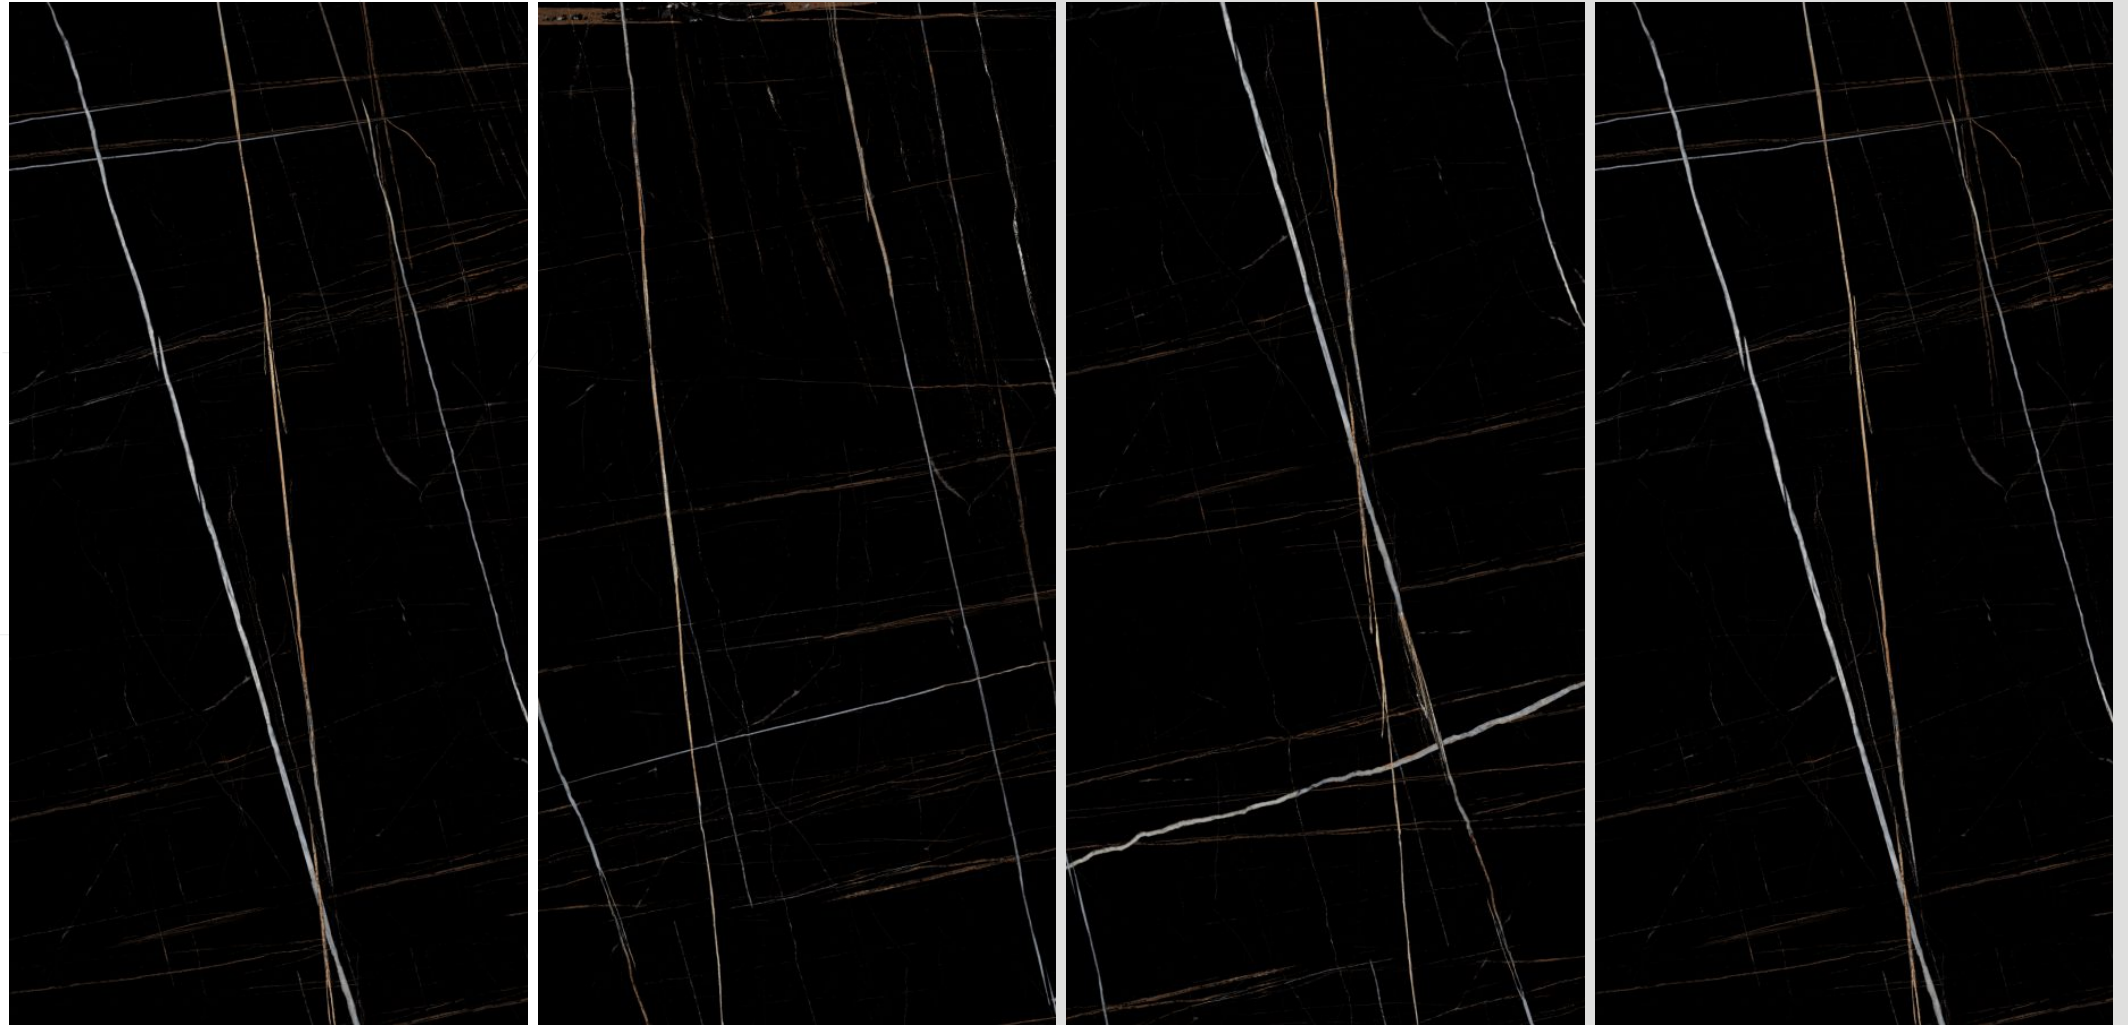

ELEVEN Tiles

Where Style Meets The Future

high
glossy
600 X 1200MM

HI-GLOSSY (Polished)
BLACK EDITION
BLACK MARQUINA

DIGITAL GLAZED VITRIFIES TILES