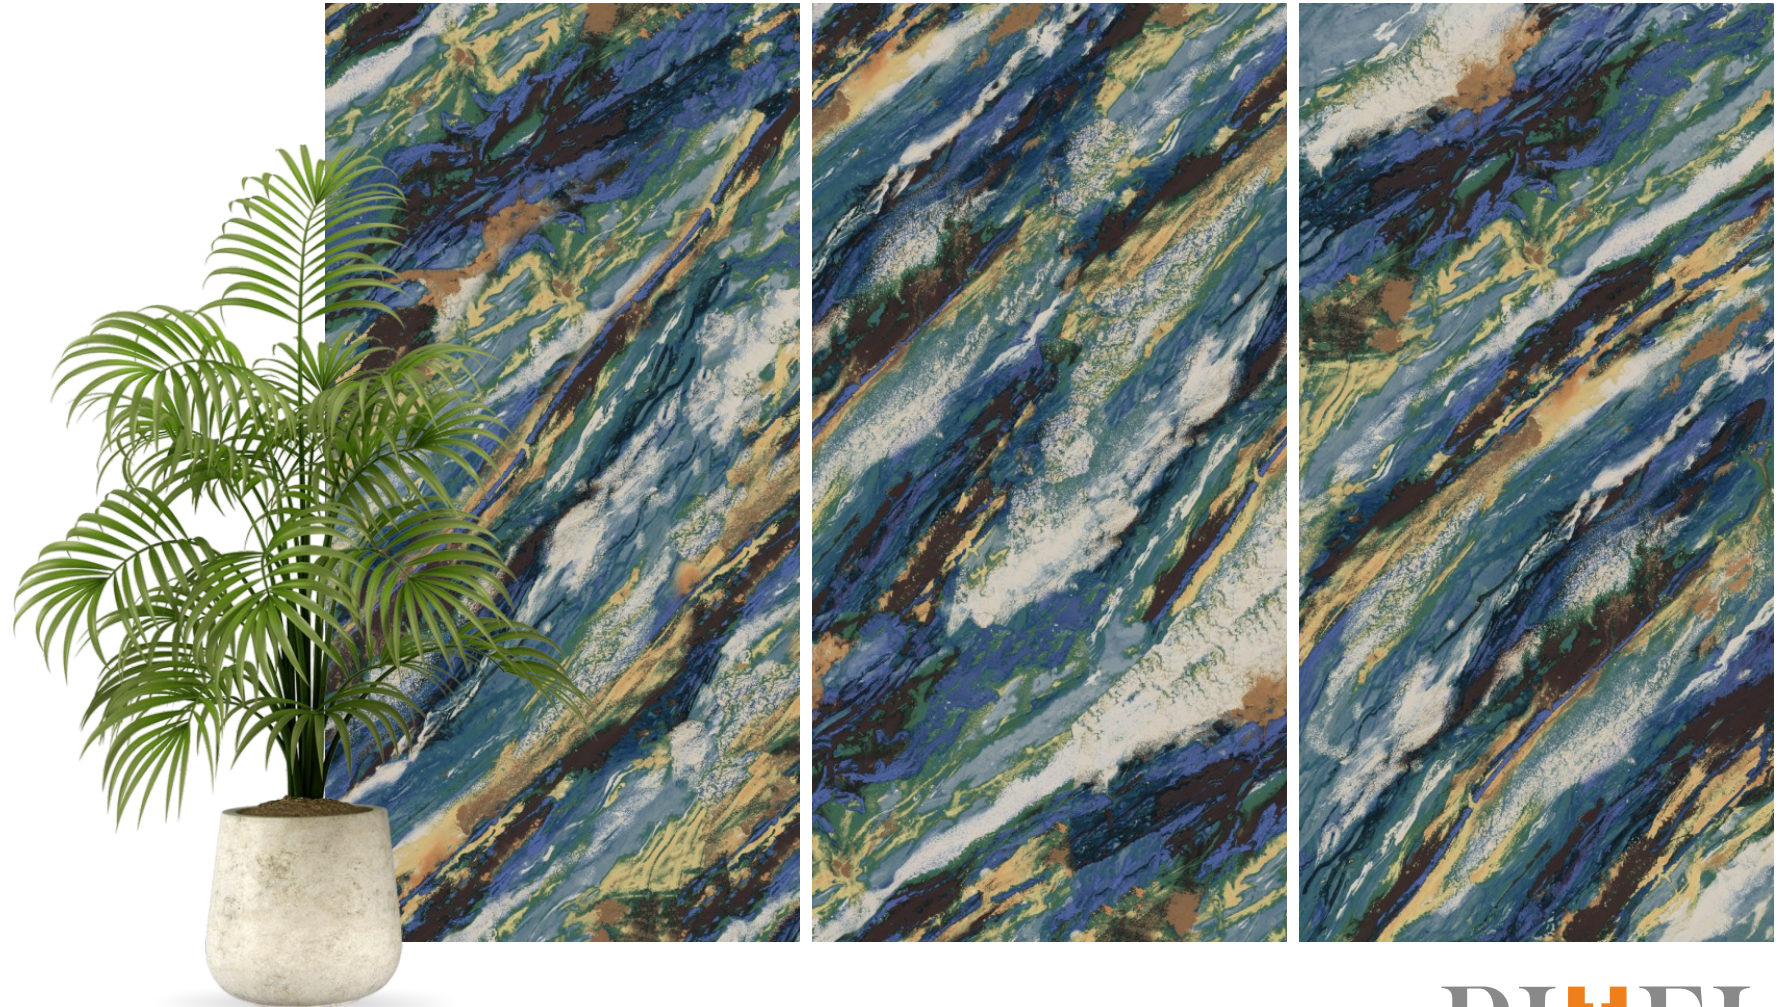

ELEVEN Tiles

Where Style Meets The Future

CODE
FINISH
SIZE

STARRY AZUL
HI-GLOSSY (Polished)
600 x 1200mm

PIXEL