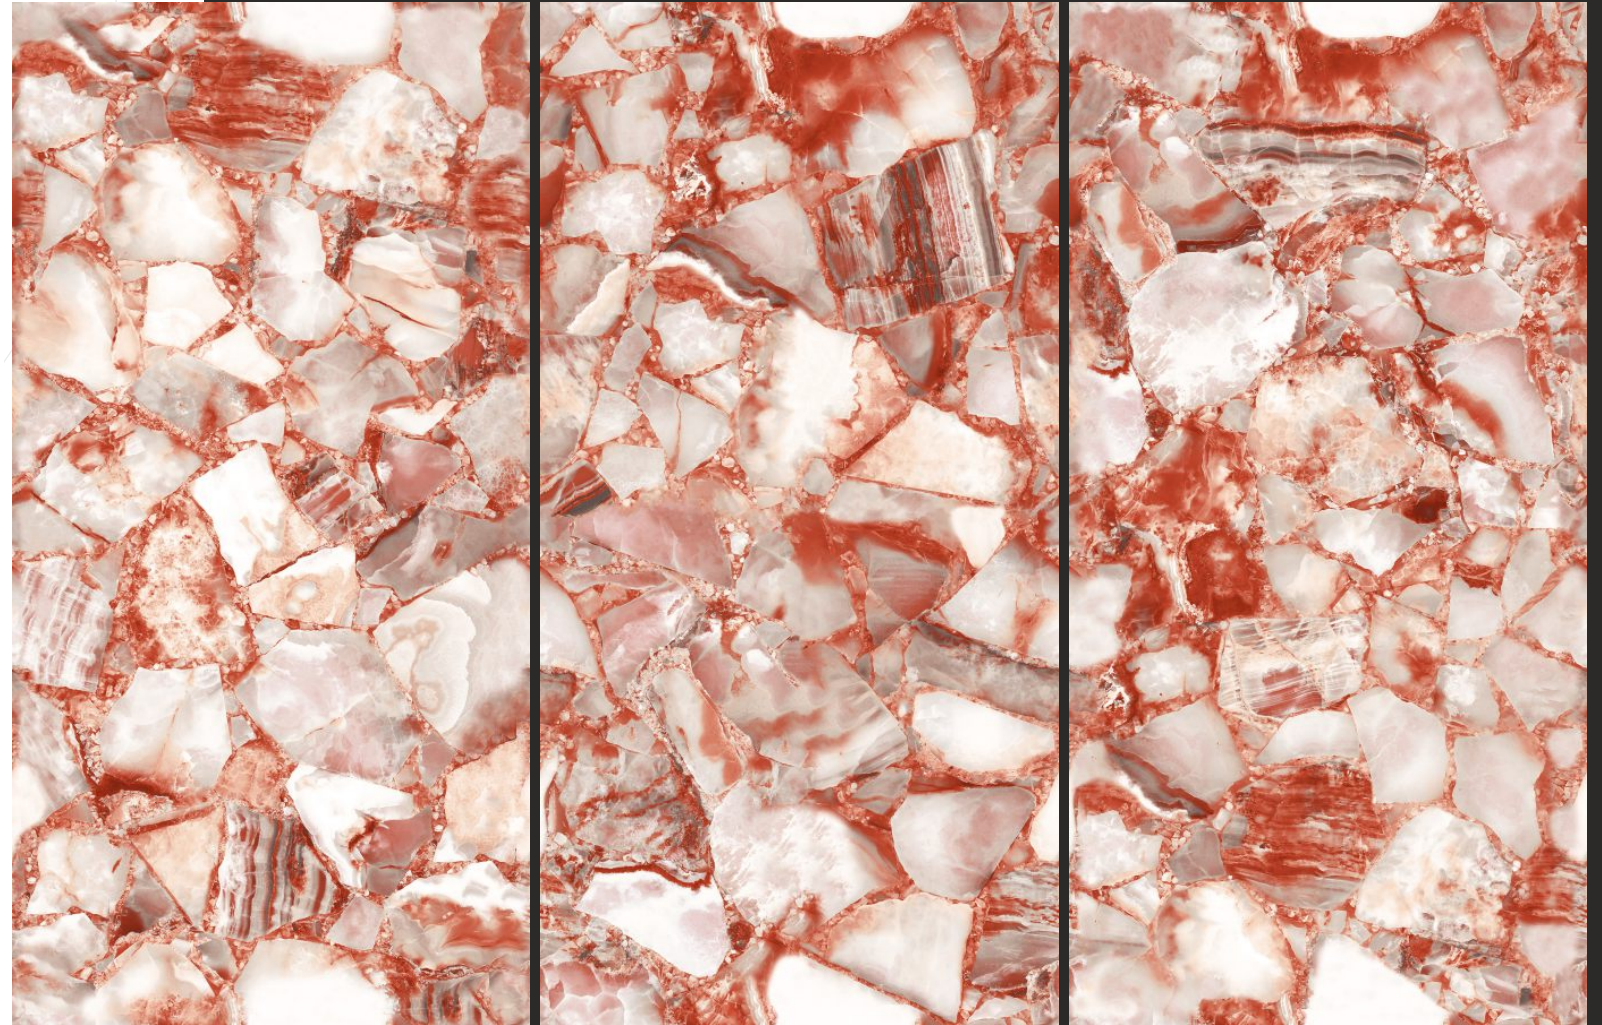

ELEVEN Tiles

Where Style Meets The Future

high
glossy
600 X 1200MM

HI-GLOSSY (Polished)
MALIBU GRANITE RED
(CNT)

DIGITAL **GLAZED** VITRIFIES TILES