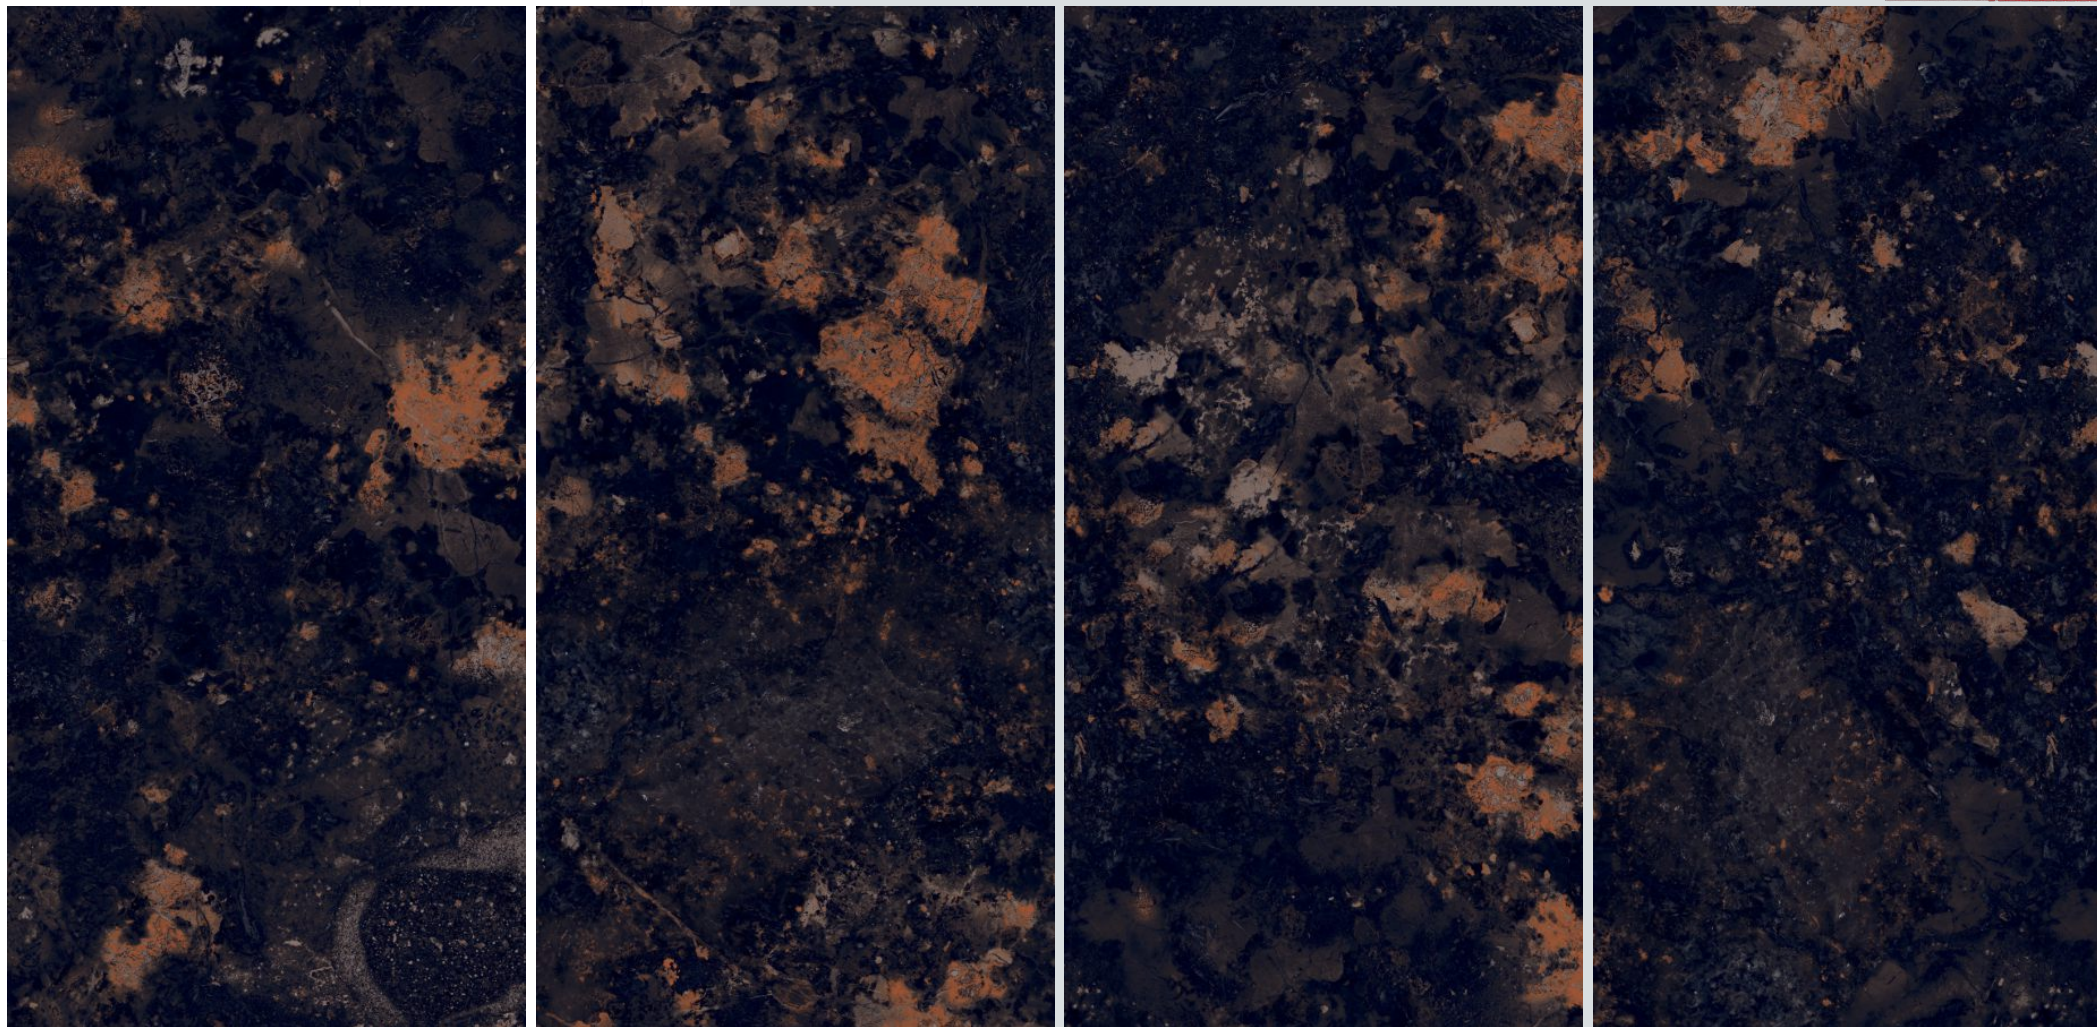

ELEVEN Tiles

Where Style Meets The Future

high
glossy
600 X 1200MM

HI-GLOSSY (Polished)
BLACK EDITION
VOLGA BLUE

NEW

DIGITAL GLAZED VITRIFIES TILES