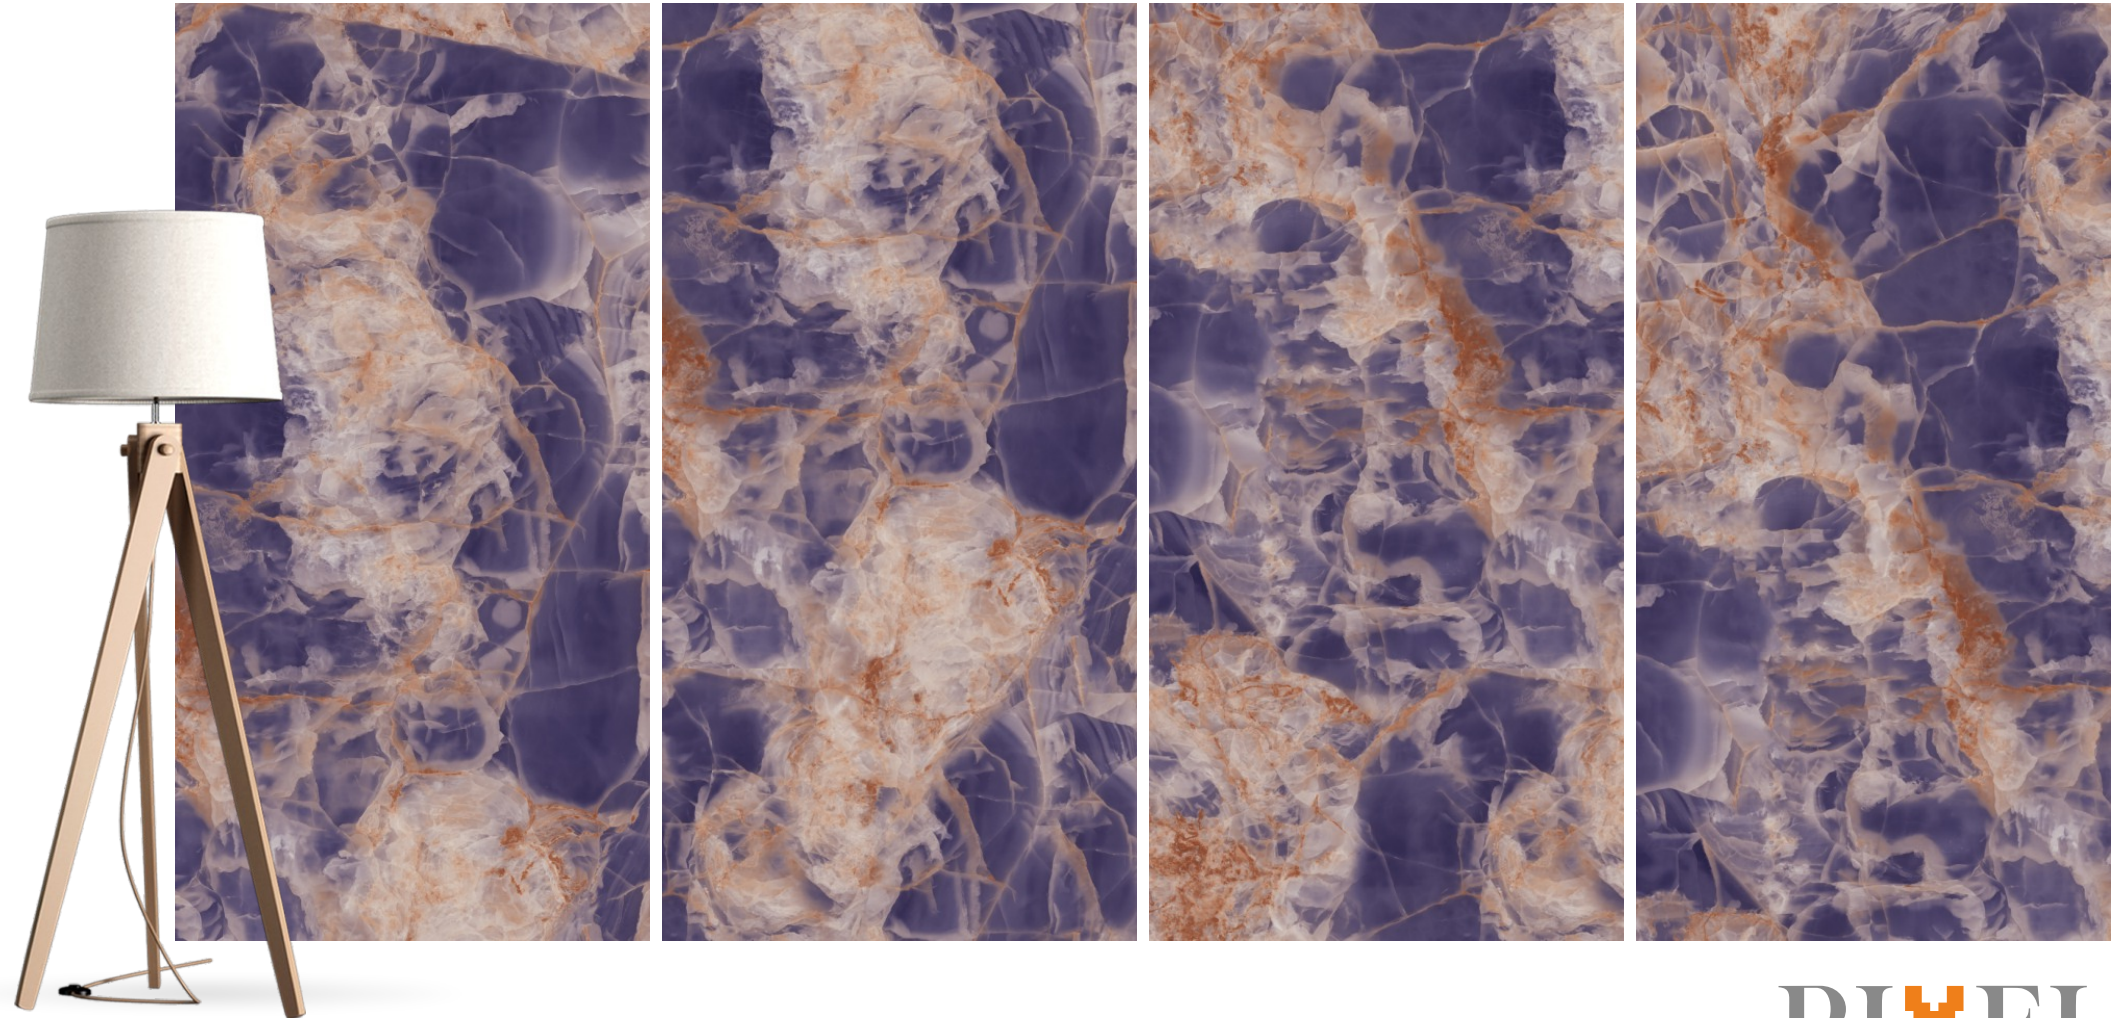

ELEVEN Tiles

Where Style Meets The Future

CODE
FINISH
SIZE

SMOKE ONYX PURPLE
HI-GLOSSY (Polished)
600 x 1200mm

PIXEL