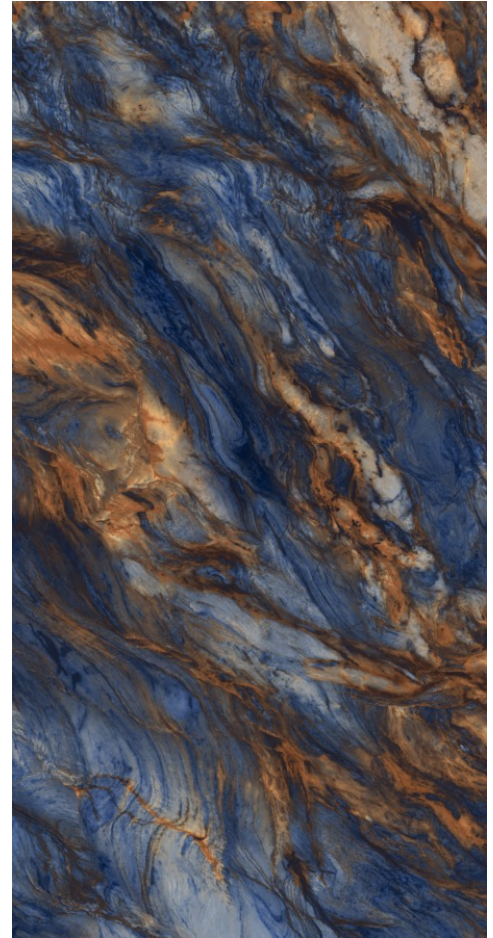

ELEVEN Tiles

Where Style Meets The Future

CODE
FINISH
SIZE

WAVE BLUE
HI-GLOSSY (Polished)
600 x 1200mm

PIXEL