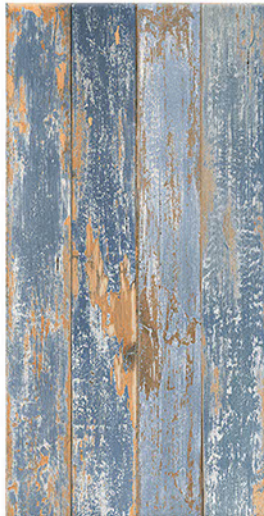

ELEVEN Tiles

Where Style Meets The Future

WORN WOOD AZUL

600X1200mm GVT/PGVT

Finish: Carving